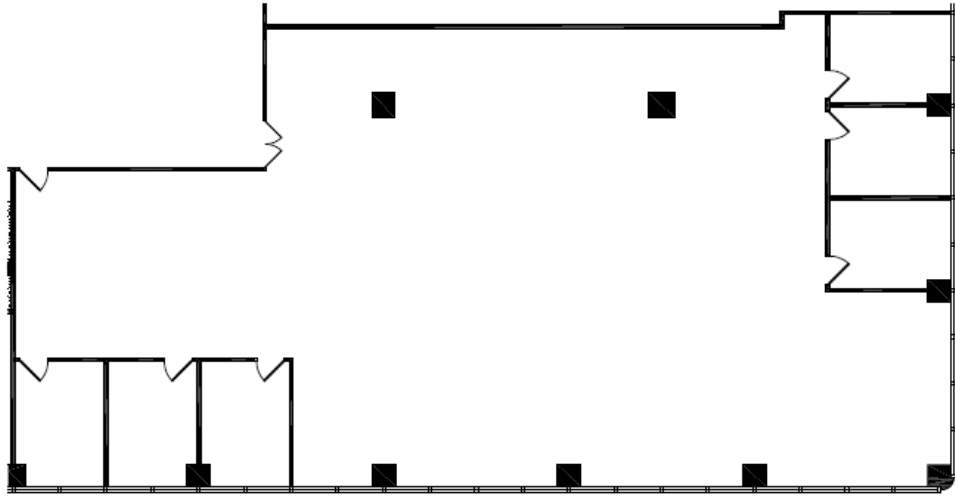

FOR
LEASE

O'HARE INTERNATIONAL CENTER I

10275 W. HIGGINS ROAD :: ROSEMONT :: IL

SUITE 410
5,727 RSF

- Newly white-boxed suite
- Corner suite
- New ceiling tiles and T-8 lights added throughout suite

FOR MORE
INFORMATION
PLEASE
CONTACT