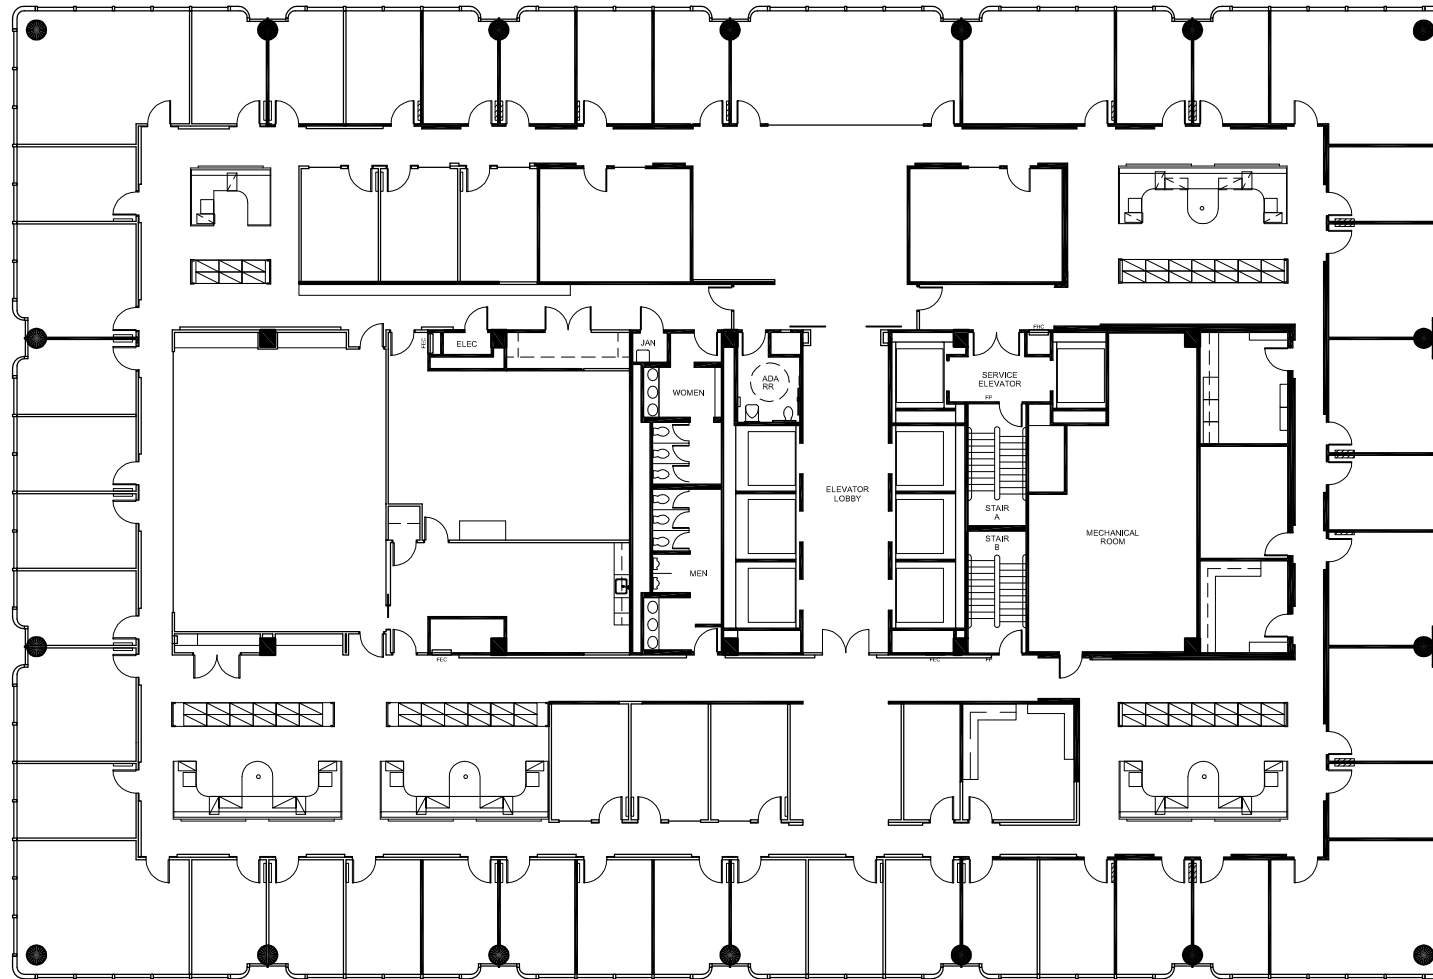

SPACE AVAILABLE

SUITE 3600
23,885 RSF

A Project of **CBRE**

2 Houston Center

Level 36

For Leasing Information
713-655-8900
713-655-1727 fax

Date: 07.11.17

JOB #: 50666.23