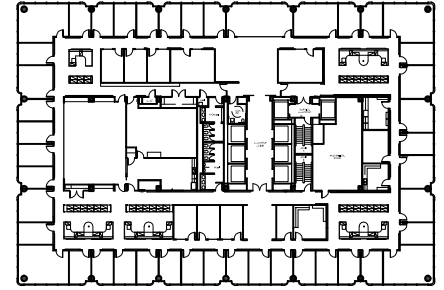

SPACE AVAILABLE

SUITE 3600
23,885 RSF

A Project of **CBRE**

2 Houston Center

Level 36

For Leasing Information
713-655-8900
713-655-1727 fax

Date: 07.11.17

JOB #: 50666.23