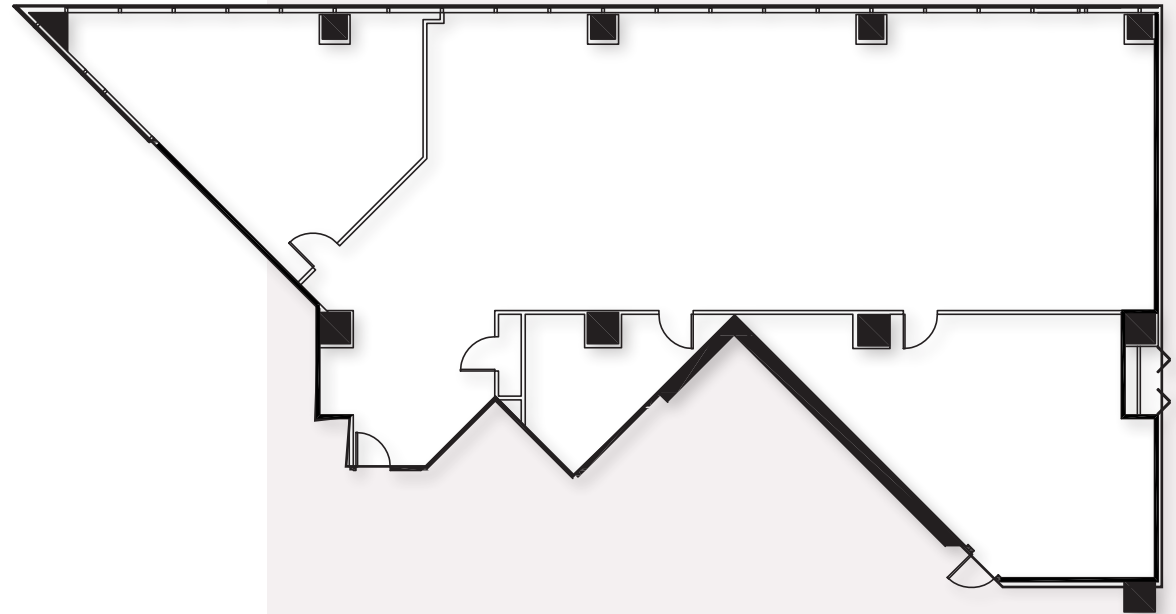

SUITE 1240

3,949 RSF

For more information, contact the leasing team:

SARA SPICKLEMIRE

Senior Vice President
+1 312 861 7864
sara.spicklemire@cbre.com

KELSEY SCHEIVE

Vice President
+1 312 935 1910
kelsey.scheive@cbre.com