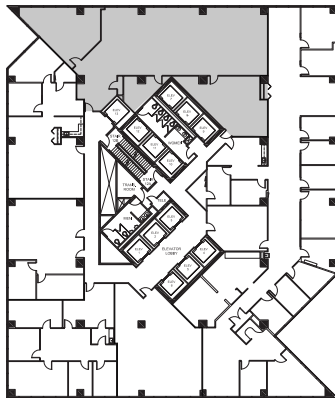

SUITE 1240

3,949 RSF

For more information, contact the leasing team:

SARA SPICKLEMIRE

Senior Vice President
+1 312 861 7864
sara.spicklemire@cbre.com

KELSEY SCHEIVE

Vice President
+1 312 935 1910
kelsey.scheive@cbre.com