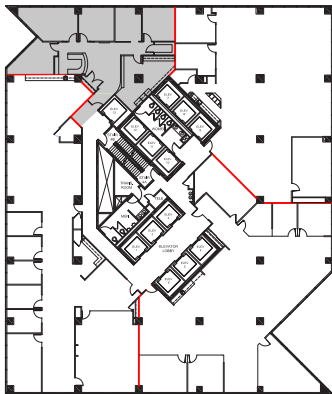

# SUITE 440

2,362 RSF

For more information, contact the leasing team:

**SARA SPICKLEMIRE**

Senior Vice President  
+1 312 861 7864  
sara.spicklemire@cbre.com

**KELSEY SCHEIVE**

Vice President  
+1 312 935 1910  
kelsey.scheive@cbre.com