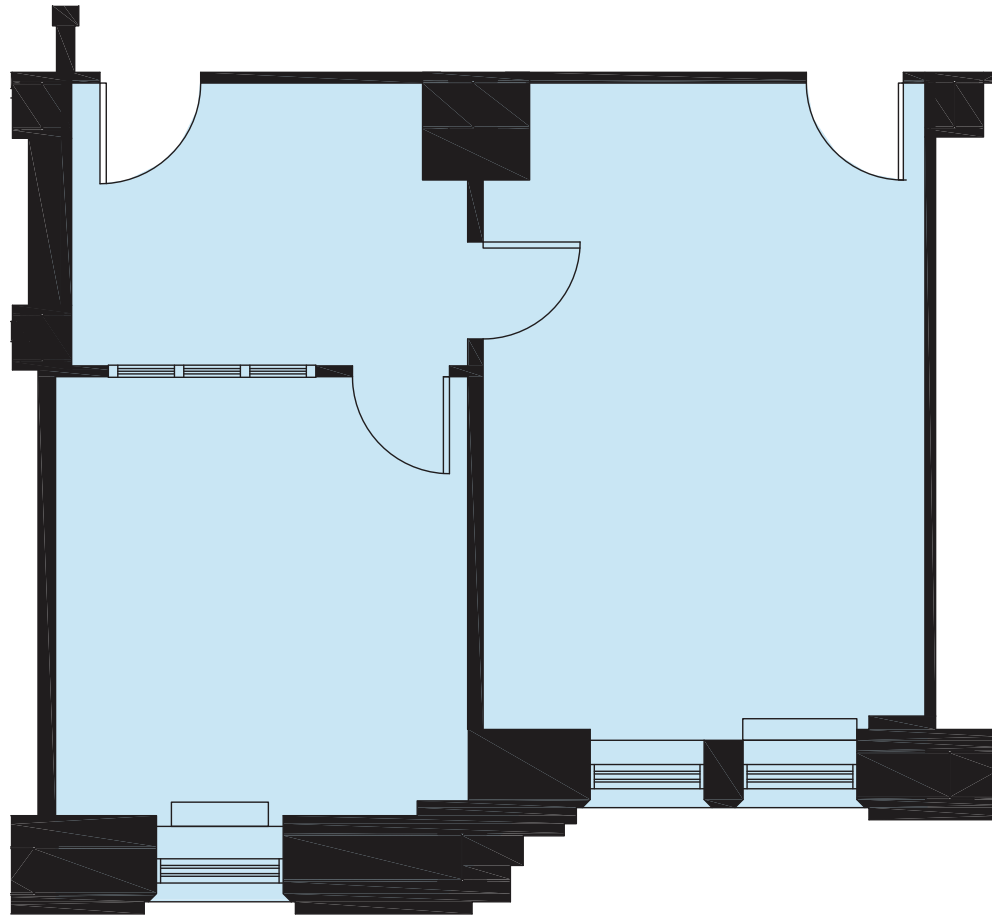

AVAILABLE . 769 rsf

- Executive office
- Window-line conference room

235 Montgomery St.
San Francisco, CA 94104