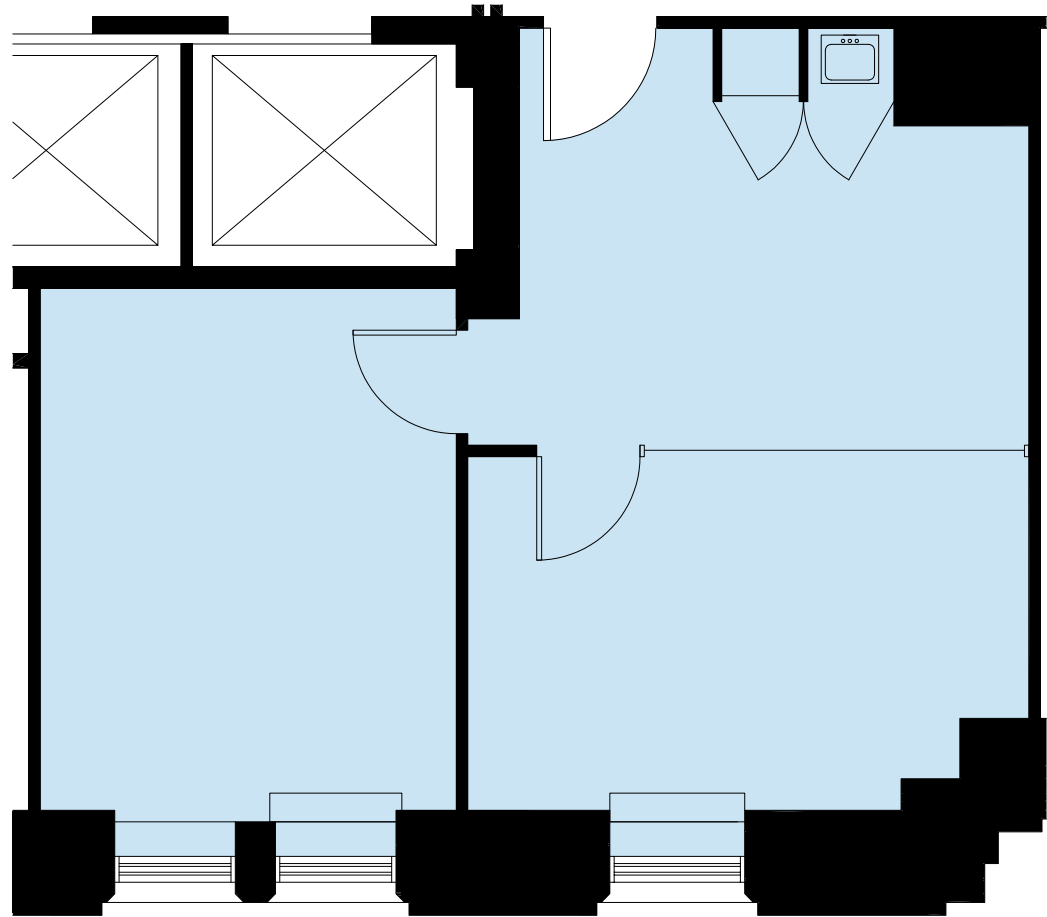

6th Floor – Suite 668 – 737 rsf Hypothetical Layout

RUSS BUILDING
235 MONTGOMERY

www.russbldg.com

Jim Collins
415.352.7239

jcollins@shorenstein.com
CA RE 00860991

Tom McDonnell
415.772.7086

tmcdonnell@shorenstein.com
CA RE 01011145

- 2 window-line private offices
- Reception area
- Sink and cabinets

This floor plan has been obtained from sources believed reliable, but has not been verified for accuracy or completeness. You should conduct a careful, independent investigation of the property and the floor plan, and verify all information prior to designing or building based on the information shown. Any reliance on this information is solely at your own risk.