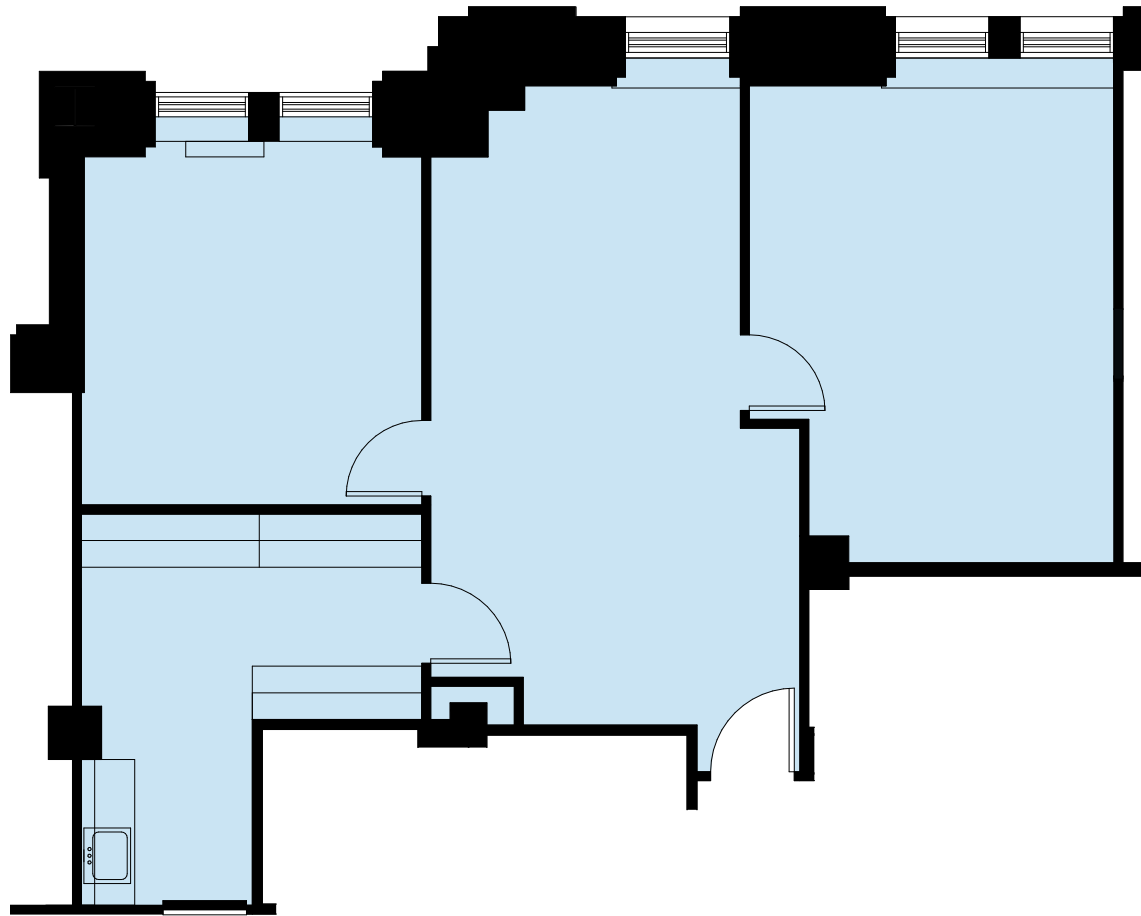

10th Floor – Suite 1026 – 1,345 rsf

RUSS BUILDING
235 MONTGOMERY

www.russbldg.com

Jim Collins
415.352.7239

jcollins@shorenstein.com
CA RE 00860991

Tom McDonnell
415.772.7086

tmcdonnell@shorenstein.com
CA RE 01011145

- **2 window-line private offices**
- **Open area for workstations**
- **Kitchen/File room**

This floor plan has been obtained from sources believed reliable, but has not been verified for accuracy or completeness. You should conduct a careful, independent investigation of the property and the floor plan, and verify all information prior to designing or building based on the information shown. Any reliance on this information is solely at your own risk.