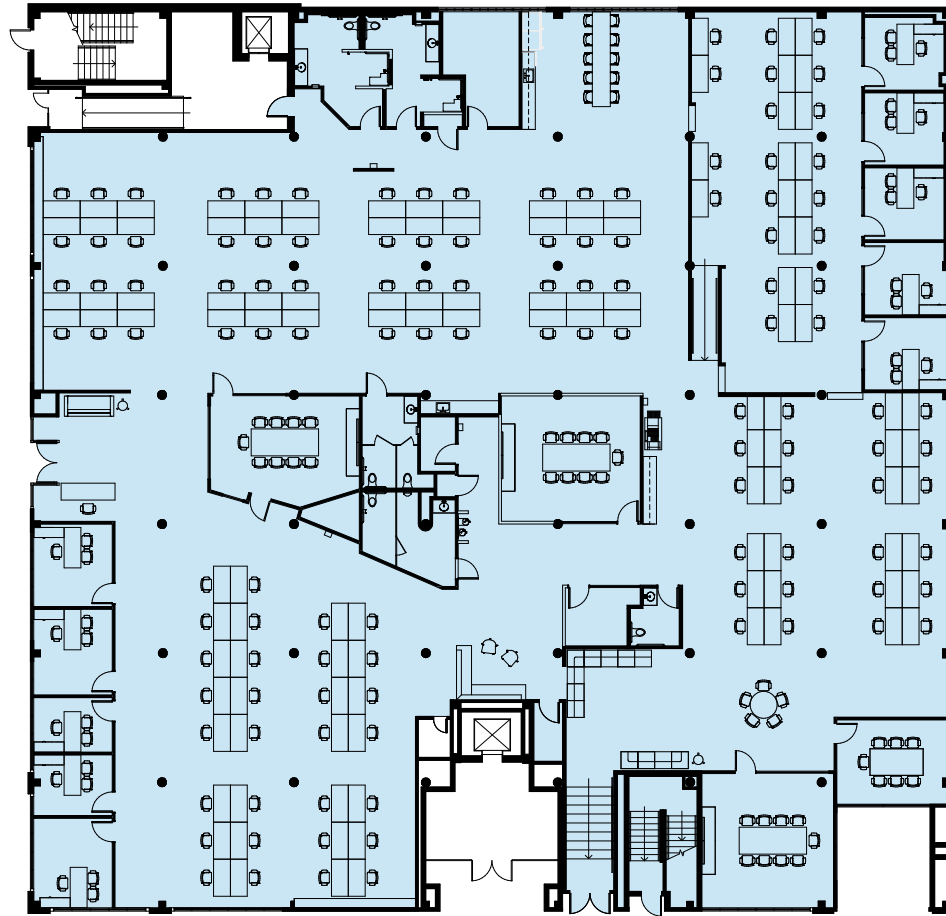

1st Floor – Suite 100 – 19,154 rsf As-Built Plan

901 Battery

www.901battery.com

Jim Collins
415.352.7239

jcollins@shorenstein.com
CA RE 00860991

Tom McDonnell
415.772.7086

tmcdonnell@shorenstein.com
CA RE 01011145

- 10 private offices
- 4 conference rooms
- Open area for 122 workstations
- Reception, collaborative lounge, break area, copy/IT room

This floor plan has been obtained from sources believed reliable, but has not been verified for accuracy or completeness. You should conduct a careful, independent investigation of the property and the floor plan, and verify all information prior to designing or building based on the information shown. Any reliance on this information is solely at your own risk.