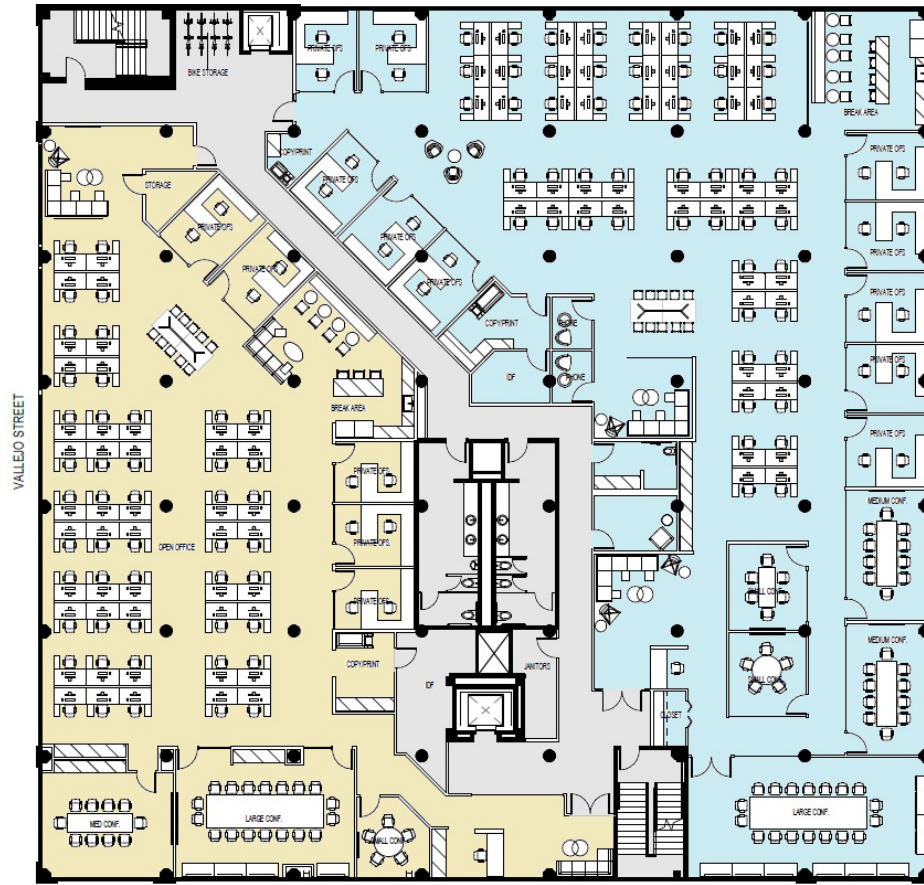

Workstations	52
Private Offices	10
Large Conference	1
Medium Conference	2
Small Conference	2
Copy/Print	2
Reception	1
IDF	1
Break Room	1
9,406 RSF