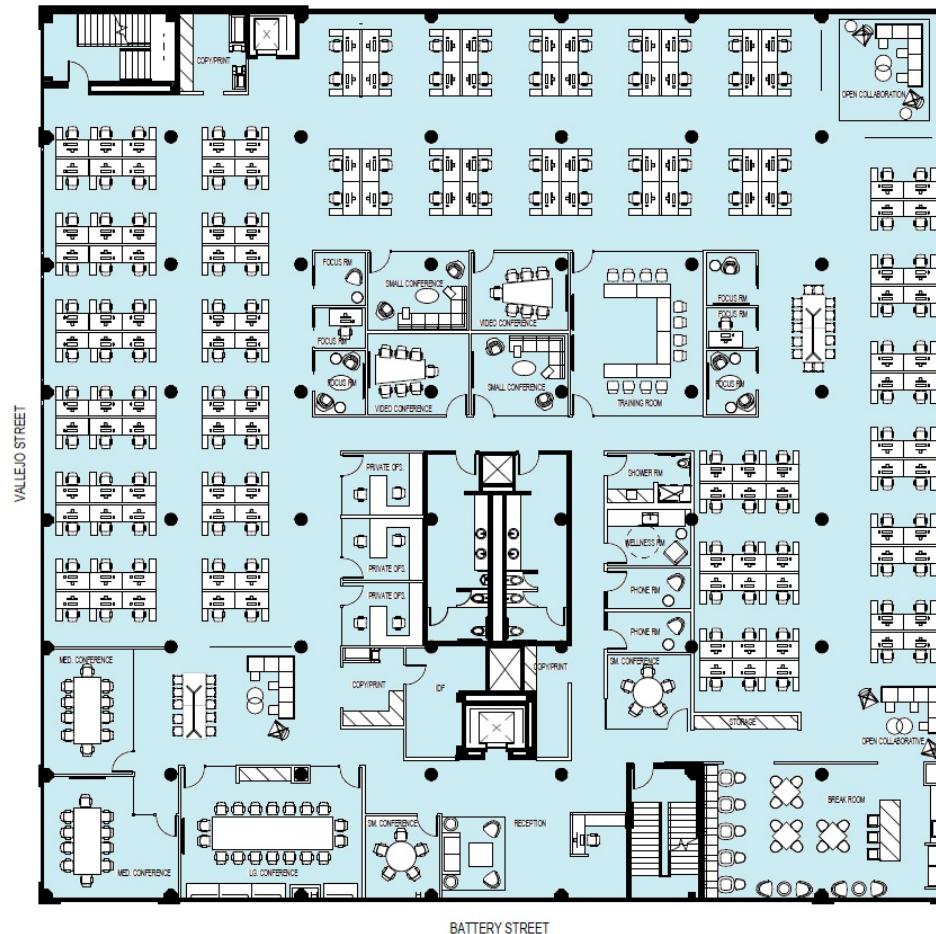

2nd FLOOR · 20,396 RSF HYPOTHETICAL OPEN PLAN

901 BATTERY ST

www.901battery.com

Jim Collins
415.352.7239

jcollins@shorenstein.com
CA RE 00860991

Tom McDonnell
415.772.7086

tmcdonnell@shorenstein.com
CA RE 01011145

Workstations	142
Private Offices	3
Large Conference	1
Medium Conference	2
Small Conference	4
Video Conference	2
Focus Room	6
Copy/Print	3
Storage	1
Reception	1
IDF	1
Break Room	1
Open Collaboration	4
Shower Room	1
Wellness Room	1
Men/Women Restroom	2
Training Room	1