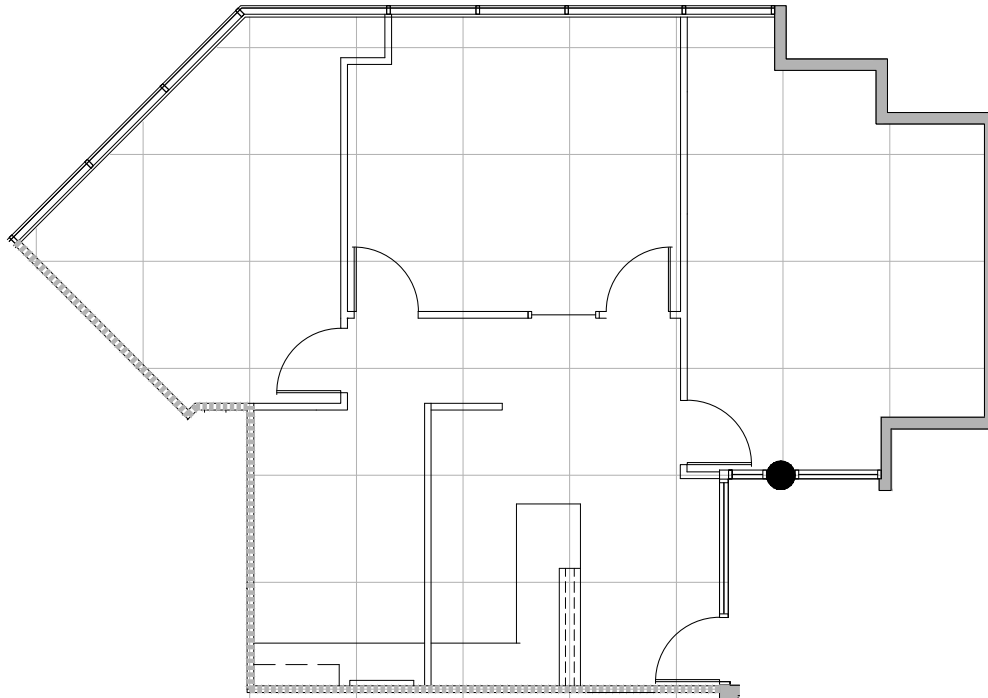

Suite 115 | 1,241 SF

Jessica Ramey
+1 503 972 8604
jessica.ramey@am.jll.com

Deron Jones
+1 503 937 2113
deron.jones@am.jll.com

1120 NW Couch Street, Suite 500 | Portland, OR 97209 | Phone: +1 503 972 8000 | www.us.jll.com

Jones Lang LaSalle Brokerage, Inc.

Trevor Kafoury
+1 503 499 0050
trevor.kafoury@colliers.com

Al Kennedy
+1 503 499 0053
al.kennedy@colliers.com

Autumn Brice
+1 503 499 0060
autumn.brice@colliers.com

851 SW Sixth Avenue, Suite 1200 | Portland, OR 97204 | Phone: +1 503 223 3123 | www.colliers.com/portland