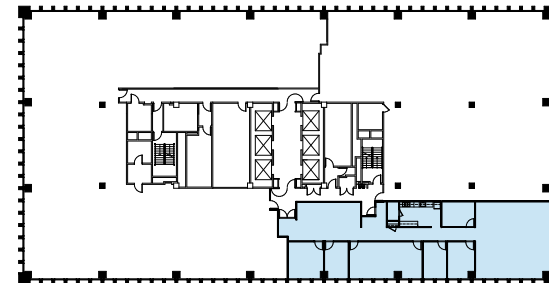

35th Floor – Suite 3525 – 3,476 rsf

50 California

www.50cal.com

Jim Collins
415.352.7239

jcollins@shorenstein.com
CA RE 00860991

Tom McDonnell
415.772.7086

tmcdonnell@shorenstein.com
CA RE 01011145

- 4 window-line private offices
- Window-line conference room
- Open area for workstations
- Reception area and kitchen with server closet

This floor plan has been obtained from sources believed reliable, but has not been verified for accuracy or completeness. You should conduct a careful, independent investigation of the property and the floor plan, and verify all information prior to designing or building based on the information shown. Any reliance on this information is solely at your own risk.