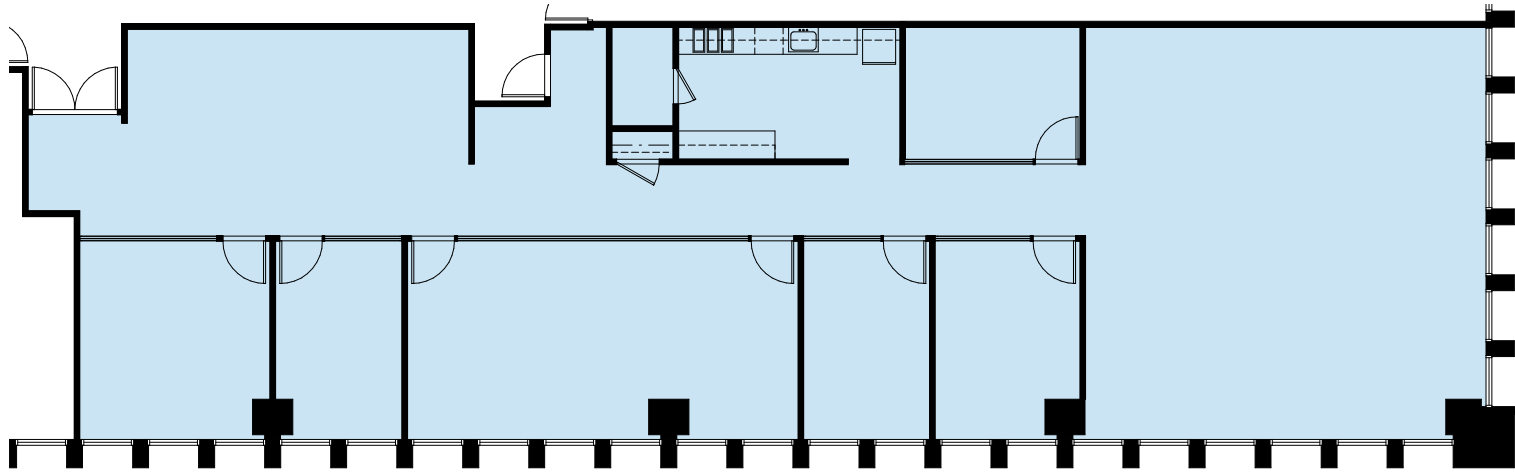

35th Floor – Suite 3525 – 3,476 rsf

50 California

www.50cal.com

Jim Collins
415.352.7239

jcollins@shorenstein.com
CA RE 00860991

Tom McDonnell
415.772.7086

tmcdonnell@shorenstein.com
CA RE 01011145

- 4 window-line private offices
- Window-line conference room
- Open area for workstations
- Reception area and kitchen with server closet