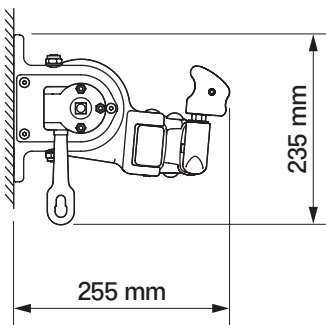

wall installation

tilt angle

**wall bracket**

giant

colour palette	<b>RAL</b>
electric drive	<b>yes</b>
manual drive	<b>yes</b>
maximum width	<b>5.0 m</b>
maximum projection	<b>3.1 m</b>
cassette	<b>no</b>
optional hood	<b>no</b>
tilt angle	<b>5°-70° (wall) 5°-85° (ceiling)</b>
fabric	<b>140 patterns</b>
valance	<b>yes</b>

ceiling installation

wall installation

tilt angle

**universal bracket left**

malta

universal bracket right  
malta

colour palette	<b>RAL</b>
electric drive	<b>yes</b>
manual drive	<b>yes</b>
maximum width	<b>5.3 m</b>
maximum projection	<b>2.5 m</b>
cassette	<b>no</b>
optional hood	<b>yes</b>
tilt angle	<b>5°-40°</b>
fabric	<b>140 patterns</b>
valance	<b>yes</b>