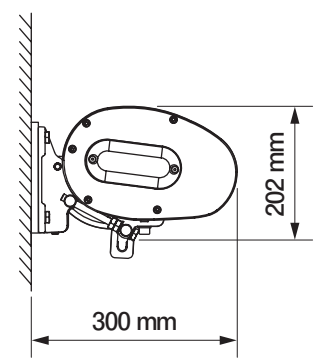

installation to rafters

wall installation

ceiling installation

**wall bracket**  
casablanca  
dekar

**ceiling bracket**  
casablanca  
dekar

**Under-roof bracket**

casablanca  
dakar

colour palette	<b>RAL</b>
electric drive	<b>yes</b>
manual drive	<b>no</b>
maximum width	<b>7.0 m</b>
maximum projection	<b>3.6 m</b>
cassette	<b>yes</b>
optional hood	<b>no</b>
tilt angle	<b>5°-35°</b>
fabric	<b>140 patterns</b>
valance	<b>no</b>