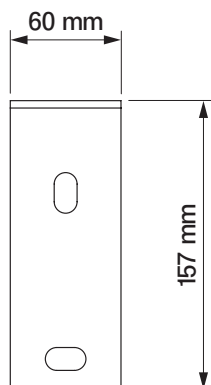

ceiling bracket

silver plus
corsica
australia
jamaica
jamaica volant
palladio