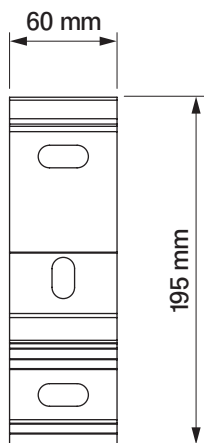

installation to rafters

wall installation

ceiling installation

**wall bracket**  
casablanca  
dekar

**ceiling bracket**  
casablanca  
dekar

**Under-roof bracket**

casablanca  
dakar

colour palette	<b>RAL</b>
electric drive	<b>yes</b>
manual drive	<b>no</b>
maximum width	<b>7.0 m</b>
maximum projection	<b>3.6 m</b>
cassette	<b>yes</b>
optional hood	<b>no</b>
tilt angle	<b>5°-35°</b>
fabric	<b>140 patterns</b>
valance	<b>no</b>

tilt angle

installation to rafters

ceiling installation

wall installation