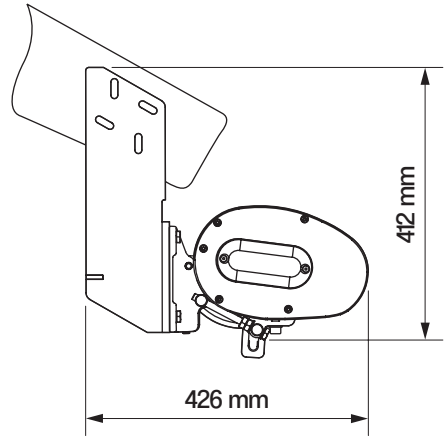

installation to rafters

wall installation

ceiling installation

**wall bracket**  
casablanca  
dekar

**ceiling bracket**  
casablanca  
dekar

**Under-roof bracket**

casablanca  
dakar

colour palette	<b>RAL</b>
electric drive	<b>yes</b>
manual drive	<b>no</b>
maximum width	<b>7.0 m</b>
maximum projection	<b>3.6 m</b>
cassette	<b>yes</b>
optional hood	<b>no</b>
tilt angle	<b>5°-35°</b>
fabric	<b>140 patterns</b>
valance	<b>no</b>