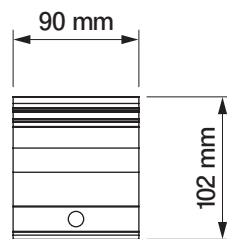

wall installation

tilt angle

**wall bracket**

giant

colour palette	<b>RAL</b>
electric drive	<b>yes</b>
manual drive	<b>yes</b>
maximum width	<b>5.0 m</b>
maximum projection	<b>3.1 m</b>
cassette	<b>no</b>
optional hood	<b>no</b>
tilt angle	<b>5°-70° (wall) 5°-85° (ceiling)</b>
fabric	<b>140 patterns</b>
valance	<b>yes</b>