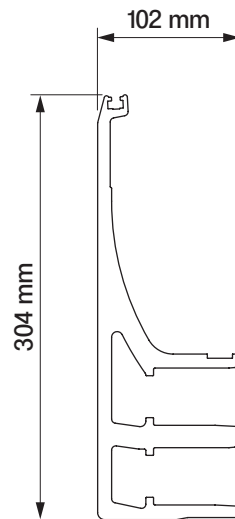

wall installation

tilt angle

**wall bracket**

giant

colour palette	<b>RAL</b>
electric drive	<b>yes</b>
manual drive	<b>yes</b>
maximum width	<b>5.0 m</b>
maximum projection	<b>3.1 m</b>
cassette	<b>no</b>
optional hood	<b>no</b>
tilt angle	<b>5°-70° (wall) 5°-85° (ceiling)</b>
fabric	<b>140 patterns</b>
valance	<b>yes</b>