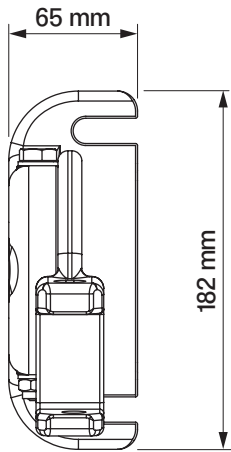

wall installation

tilt angle

**wall bracket**

giant

colour palette	<b>RAL</b>
electric drive	<b>yes</b>
manual drive	<b>yes</b>
maximum width	<b>5.0 m</b>
maximum projection	<b>3.1 m</b>
cassette	<b>no</b>
optional hood	<b>no</b>
tilt angle	<b>5°-70° (wall) 5°-85° (ceiling)</b>
fabric	<b>140 patterns</b>
valance	<b>yes</b>

ceiling installation

wall installation

tilt angle

**universal bracket left**

malta

universal bracket right  
malta

colour palette	<b>RAL</b>
electric drive	<b>yes</b>
manual drive	<b>yes</b>
maximum width	<b>5.3 m</b>
maximum projection	<b>2.5 m</b>
cassette	<b>no</b>
optional hood	<b>yes</b>
tilt angle	<b>5°-40°</b>
fabric	<b>140 patterns</b>
valance	<b>yes</b>