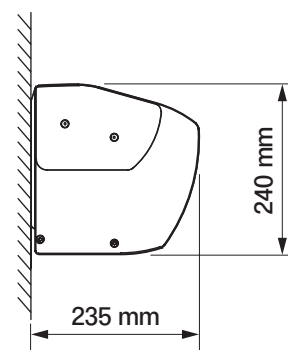

installation to rafters

wall installation

ceiling installation

**wall bracket**  
casablanca  
dekar

**ceiling bracket**  
casablanca  
dekar

**Under-roof bracket**

casablanca  
dakar

colour palette	<b>RAL</b>
electric drive	<b>yes</b>
manual drive	<b>no</b>
maximum width	<b>7.0 m</b>
maximum projection	<b>3.6 m</b>
cassette	<b>yes</b>
optional hood	<b>no</b>
tilt angle	<b>5°-35°</b>
fabric	<b>140 patterns</b>
valance	<b>no</b>

tilt angle

installation to rafters

ceiling installation

wall installation