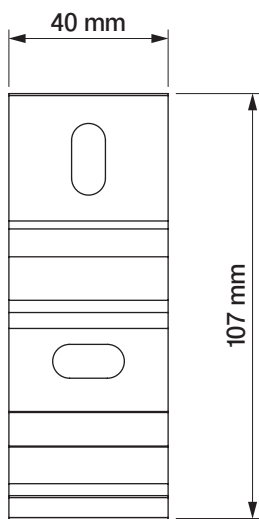

Italia universal bracket  
(wall/ceiling)

italia  
balcony italia

arm wall bracket

italia  
box italia

**internal niche bracket**

italia  
box italia

colour palette	<b>RAL</b>
electric drive	<b>no</b>
manual drive	<b>yes</b>
maximum width	<b>5.0 m</b>
maximum projection	<b>0.7 m</b>
cassette	<b>no</b>
optional hood	<b>no</b>
fabric	<b>140 patterns</b>
valance	<b>yes</b>

Installation to the arm hook (lowered arm)

Installation to the arm hook

Installation to the arm

**Italia universal bracket  
(wall/ceiling)**

balcony italia  
italia

colour palette	<b>RAL</b>
electric drive	<b>yes</b>
manual drive	<b>yes</b>
maximum width	<b>5.0 m</b>
maximum projection	<b>1.4 m</b>
cassette	<b>yes</b>
optional hood	<b>no</b>
fabric	<b>140 patterns</b>
valance	<b>yes</b>

**ceiling bracket**

italia box

**wall bracket**

italia box

internal niche bracket

italia  
italia box

Arm wall bracket

italia  
italia box