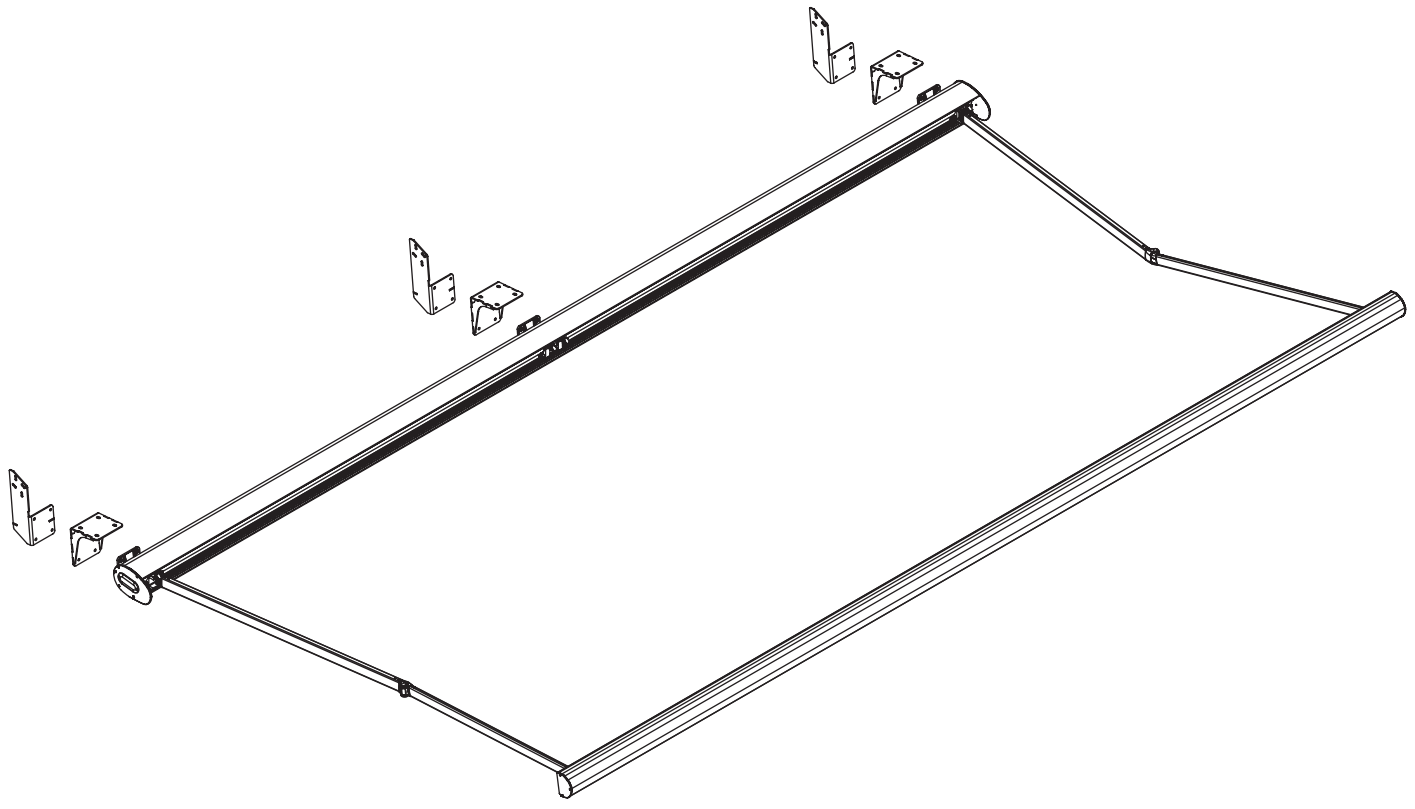

installation to rafters

wall installation

ceiling installation

**wall bracket**  
casablanca  
dekar

**ceiling bracket**  
casablanca  
dekar

**Under-roof bracket**

casablanca  
dakar

colour palette	<b>RAL</b>
electric drive	<b>yes</b>
manual drive	<b>no</b>
maximum width	<b>7.0 m</b>
maximum projection	<b>3.6 m</b>
cassette	<b>yes</b>
optional hood	<b>no</b>
tilt angle	<b>5°-35°</b>
fabric	<b>140 patterns</b>
valance	<b>no</b>

tilt angle

installation to rafters

ceiling installation

wall installation