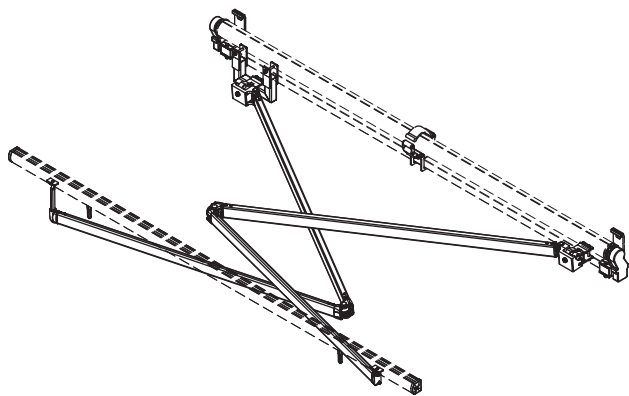

## ceiling bracket

- australia
- corsica
- silver plus
- jamaica
- jamaica volant
- palladio

**under-roof bracket**

australia  
 corsica  
 silver plus  
 jamaica  
 jamaica volant  
 palladio

colour palette	<b>RAL</b>
electric drive	<b>yes</b>
manual drive	<b>yes</b>
maximum width	<b>7.0 m</b>
maximum projection	<b>4.1 m</b>
cassette	<b>no</b>
optional hood	<b>yes</b>
tilt angle	<b>5°-40°</b>
fabric	<b>140 patterns</b>
valance	<b>yes</b>

overlapping arms option

tilt angle

installation to rafters

ceiling installation

wall installation with hood

wall installation