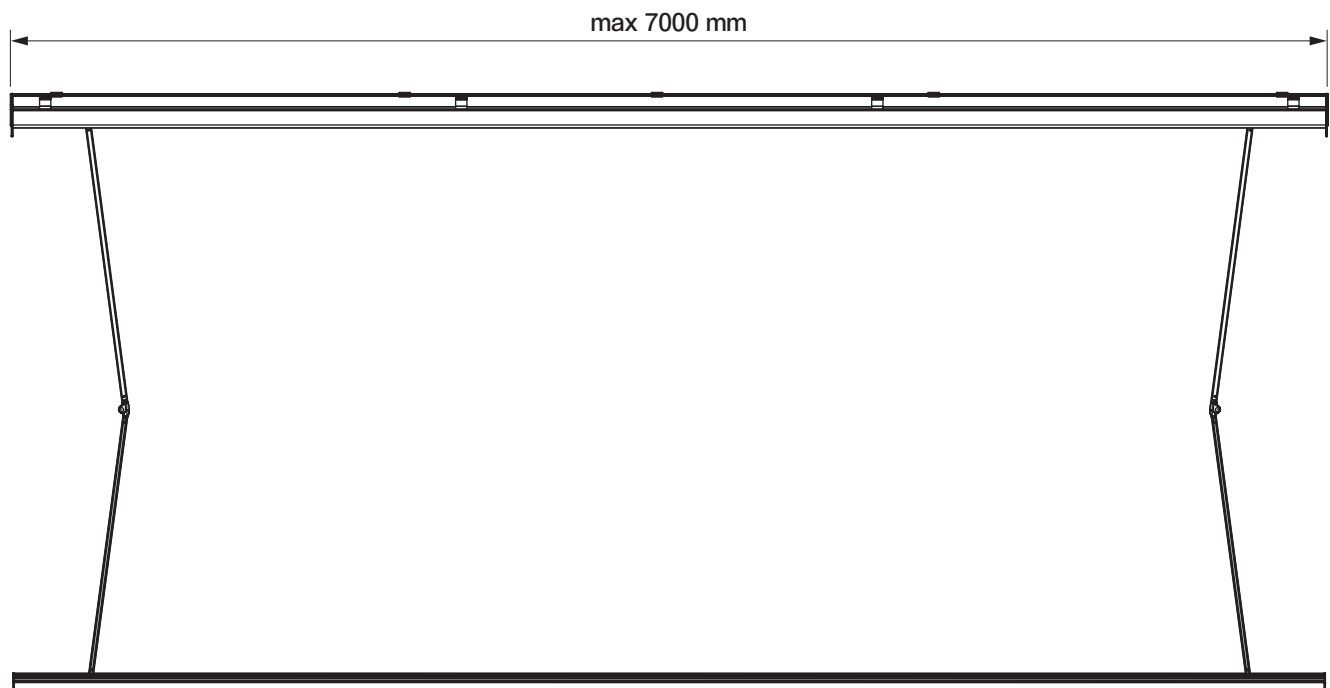

installation to rafters

wall installation

ceiling installation

**wall bracket**  
casablanca  
dekar

**ceiling bracket**  
casablanca  
dekar

**Under-roof bracket**

casablanca  
dakar

colour palette	<b>RAL</b>
electric drive	<b>yes</b>
manual drive	<b>no</b>
maximum width	<b>7.0 m</b>
maximum projection	<b>3.6 m</b>
cassette	<b>yes</b>
optional hood	<b>no</b>
tilt angle	<b>5°-35°</b>
fabric	<b>140 patterns</b>
valance	<b>no</b>

tilt angle

installation to rafters

ceiling installation

wall installation