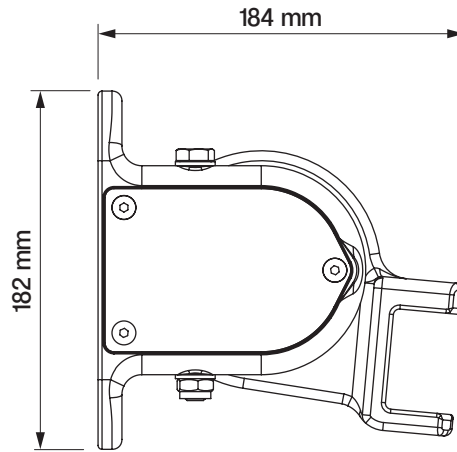

wall installation

tilt angle

**wall bracket**

giant

colour palette	<b>RAL</b>
electric drive	<b>yes</b>
manual drive	<b>yes</b>
maximum width	<b>5.0 m</b>
maximum projection	<b>3.1 m</b>
cassette	<b>no</b>
optional hood	<b>no</b>
tilt angle	<b>5°-70° (wall) 5°-85° (ceiling)</b>
fabric	<b>140 patterns</b>
valance	<b>yes</b>

ceiling installation

wall installation

tilt angle

**universal bracket left**

malta

universal bracket right  
malta

colour palette	<b>RAL</b>
electric drive	<b>yes</b>
manual drive	<b>yes</b>
maximum width	<b>5.3 m</b>
maximum projection	<b>2.5 m</b>
cassette	<b>no</b>
optional hood	<b>yes</b>
tilt angle	<b>5°-40°</b>
fabric	<b>140 patterns</b>
valance	<b>yes</b>