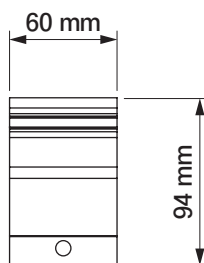

installation to rafters

wall installation

ceiling installation

**wall bracket**  
casablanca  
dekar

**ceiling bracket**  
casablanca  
dekar

**Under-roof bracket**

casablanca  
dakar

colour palette	<b>RAL</b>
electric drive	<b>yes</b>
manual drive	<b>no</b>
maximum width	<b>7.0 m</b>
maximum projection	<b>3.6 m</b>
cassette	<b>yes</b>
optional hood	<b>no</b>
tilt angle	<b>5°-35°</b>
fabric	<b>140 patterns</b>
valance	<b>no</b>

tilt angle

installation to rafters

ceiling installation

wall installation