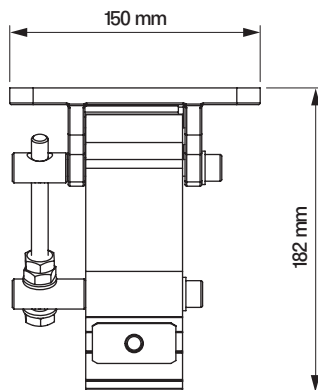

installation to rafters

wall installation

ceiling installation

**wall bracket**  
casablanca  
dekar

**ceiling bracket**  
casablanca  
dekar

**Under-roof bracket**

casablanca  
dakar

colour palette	<b>RAL</b>
electric drive	<b>yes</b>
manual drive	<b>no</b>
maximum width	<b>7.0 m</b>
maximum projection	<b>3.6 m</b>
cassette	<b>yes</b>
optional hood	<b>no</b>
tilt angle	<b>5°-35°</b>
fabric	<b>140 patterns</b>
valance	<b>no</b>