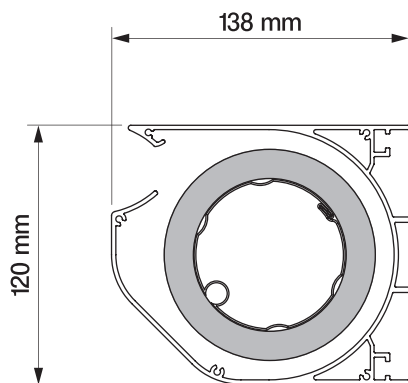

Italia universal bracket  
(wall/ceiling)

italia  
balcony italia

arm wall bracket

italia  
box italia

**internal niche bracket**

italia  
box italia

colour palette	<b>RAL</b>
electric drive	<b>no</b>
manual drive	<b>yes</b>
maximum width	<b>5.0 m</b>
maximum projection	<b>0.7 m</b>
cassette	<b>no</b>
optional hood	<b>no</b>
fabric	<b>140 patterns</b>
valance	<b>yes</b>

Installation to the arm hook (lowered arm)

Installation to the arm hook

Installation to the arm

**Italia universal bracket  
(wall/ceiling)**

balcony italia  
italia

colour palette	<b>RAL</b>
electric drive	<b>yes</b>
manual drive	<b>yes</b>
maximum width	<b>5.0 m</b>
maximum projection	<b>1.4 m</b>
cassette	<b>yes</b>
optional hood	<b>no</b>
fabric	<b>140 patterns</b>
valance	<b>yes</b>

**ceiling bracket**

italia box

**wall bracket**

italia box

internal niche bracket

italia  
italia box

Arm wall bracket

italia  
italia box

colour palette	<b>RAL</b>
electric drive	<b>no</b>
manual drive	<b>yes</b>
maximum height	<b>2.0 m</b>
minimum height	<b>1.1 m</b>
maximum projection	<b>4.0 m</b>
cassette	<b>yes</b>
fabric	<b>140 patterns</b>