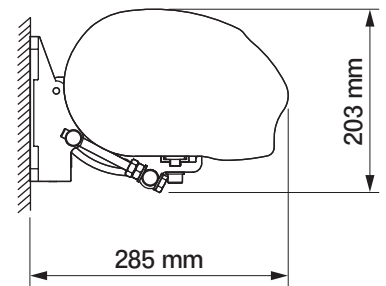

## under-roof bracket

palladio  
 corsica  
 silver plus  
 australia  
 jamaica  
 jamaica volant

colour palette	<b>RAL</b>
electric drive	<b>yes</b>
manual drive	<b>yes</b>
maximum width	<b>6.0 m</b>
maximum projection	<b>3.6 m</b>
cassette	<b>yes</b>
optional hood	<b>no</b>
tilt angle	<b>5°-40°</b>
fabric	<b>140 patterns</b>
valance	<b>yes</b>

tilt angle

installation to rafters

ceiling installation

wall installation

**wall bracket**

dakar  
casablanca

**ceiling bracket**

dakar  
casablanca