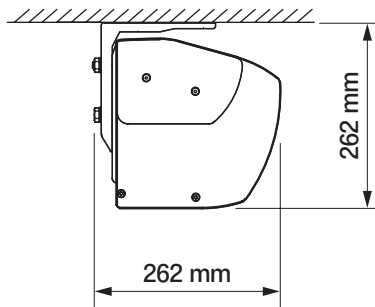

installation to rafters

wall installation

ceiling installation

**wall bracket**  
casablanca  
dekar

**ceiling bracket**  
casablanca  
dekar

**Under-roof bracket**

casablanca  
dakar

colour palette	<b>RAL</b>
electric drive	<b>yes</b>
manual drive	<b>no</b>
maximum width	<b>7.0 m</b>
maximum projection	<b>3.6 m</b>
cassette	<b>yes</b>
optional hood	<b>no</b>
tilt angle	<b>5°-35°</b>
fabric	<b>140 patterns</b>
valance	<b>no</b>

tilt angle

installation to rafters

ceiling installation

wall installation