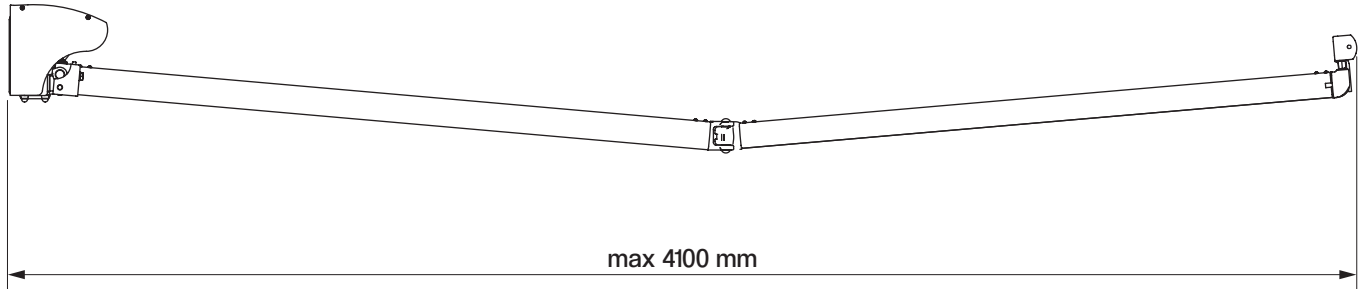

## ceiling bracket

- australia
- corsica
- silver plus
- jamaica
- jamaica volant
- palladio

**under-roof bracket**

australia  
 corsica  
 silver plus  
 jamaica  
 jamaica volant  
 palladio

colour palette	<b>RAL</b>
electric drive	<b>yes</b>
manual drive	<b>yes</b>
maximum width	<b>7.0 m</b>
maximum projection	<b>4.1 m</b>
cassette	<b>no</b>
optional hood	<b>yes</b>
tilt angle	<b>5°-40°</b>
fabric	<b>140 patterns</b>
valance	<b>yes</b>

overlapping arms option

tilt angle

installation to rafters

ceiling installation

wall installation with hood

wall installation