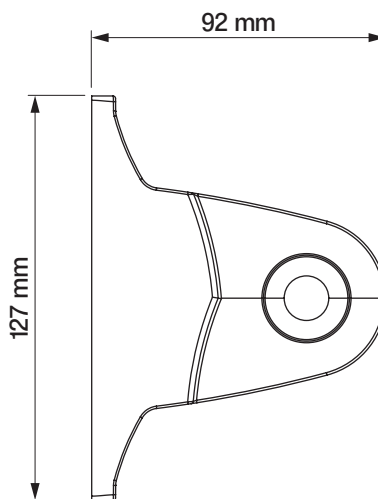

Italia universal bracket  
(wall/ceiling)

italia  
balcony italia

arm wall bracket

italia  
box italia

**internal niche bracket**

italia  
box italia

colour palette	<b>RAL</b>
electric drive	<b>no</b>
manual drive	<b>yes</b>
maximum width	<b>5.0 m</b>
maximum projection	<b>0.7 m</b>
cassette	<b>no</b>
optional hood	<b>no</b>
fabric	<b>140 patterns</b>
valance	<b>yes</b>

Installation to the arm hook (lowered arm)

Installation to the arm hook

Installation to the arm

**Italia universal bracket  
(wall/ceiling)**

balcony italia  
italia

colour palette	<b>RAL</b>
electric drive	<b>yes</b>
manual drive	<b>yes</b>
maximum width	<b>5.0 m</b>
maximum projection	<b>1.4 m</b>
cassette	<b>yes</b>
optional hood	<b>no</b>
fabric	<b>140 patterns</b>
valance	<b>yes</b>

**ceiling bracket**

italia box

**wall bracket**

italia box

internal niche bracket

italia  
italia box

Arm wall bracket

italia  
italia box

colour palette	<b>RAL</b>
electric drive	<b>no</b>
manual drive	<b>yes</b>
maximum height	<b>2.0 m</b>
minimum height	<b>1.1 m</b>
maximum projection	<b>4.0 m</b>
cassette	<b>yes</b>
fabric	<b>140 patterns</b>