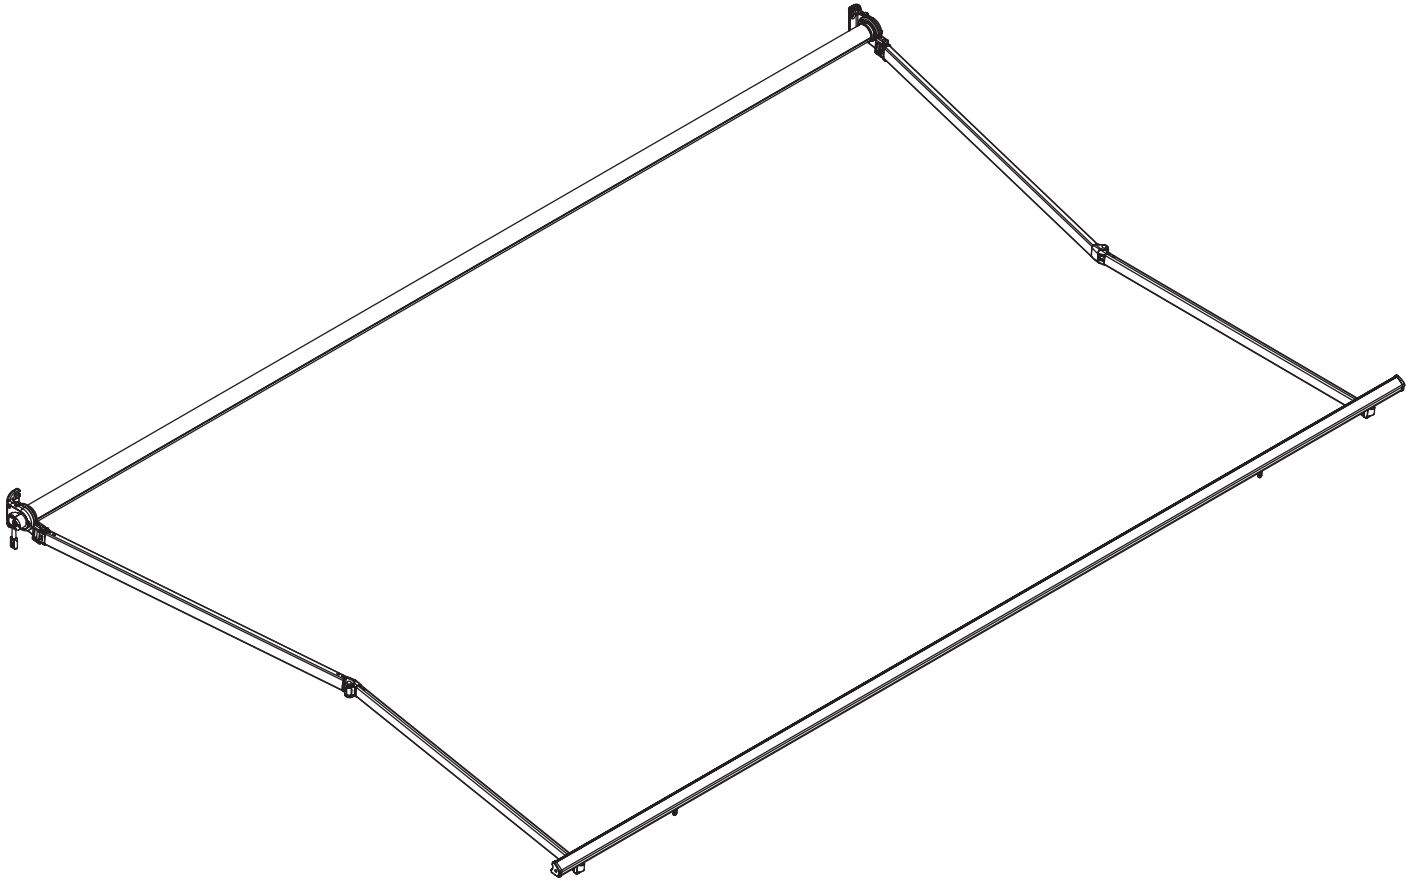

wall installation

tilt angle

**wall bracket**

giant

colour palette	<b>RAL</b>
electric drive	<b>yes</b>
manual drive	<b>yes</b>
maximum width	<b>5.0 m</b>
maximum projection	<b>3.1 m</b>
cassette	<b>no</b>
optional hood	<b>no</b>
tilt angle	<b>5°-70° (wall) 5°-85° (ceiling)</b>
fabric	<b>140 patterns</b>
valance	<b>yes</b>