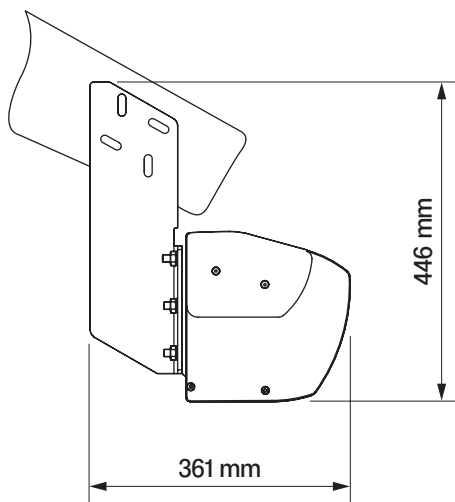

installation to rafters

wall installation

ceiling installation

**wall bracket**  
casablanca  
dekar

**ceiling bracket**  
casablanca  
dekar

**Under-roof bracket**

casablanca  
dakar

colour palette	<b>RAL</b>
electric drive	<b>yes</b>
manual drive	<b>no</b>
maximum width	<b>7.0 m</b>
maximum projection	<b>3.6 m</b>
cassette	<b>yes</b>
optional hood	<b>no</b>
tilt angle	<b>5°-35°</b>
fabric	<b>140 patterns</b>
valance	<b>no</b>

tilt angle

installation to rafters

ceiling installation

wall installation