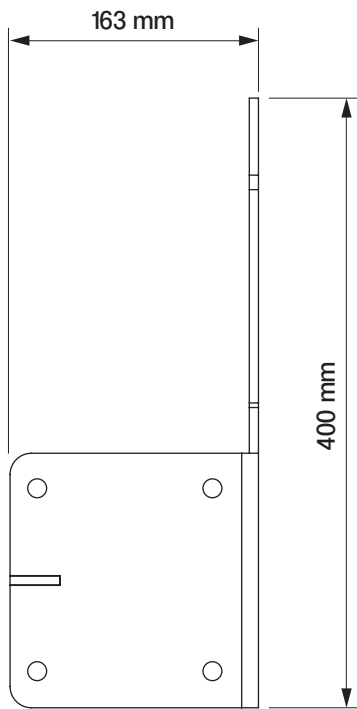

installation to rafters

wall installation

ceiling installation

**wall bracket**  
casablanca  
dekar

**ceiling bracket**  
casablanca  
dekar

**Under-roof bracket**

casablanca  
dakar

colour palette	<b>RAL</b>
electric drive	<b>yes</b>
manual drive	<b>no</b>
maximum width	<b>7.0 m</b>
maximum projection	<b>3.6 m</b>
cassette	<b>yes</b>
optional hood	<b>no</b>
tilt angle	<b>5°-35°</b>
fabric	<b>140 patterns</b>
valance	<b>no</b>

tilt angle

installation to rafters

ceiling installation

wall installation