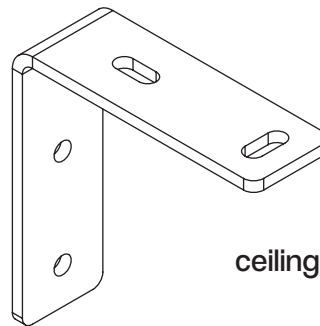

tilt angle

installation to rafters

ceiling installation

wall installation

**wall bracket**

dakar  
casablanca

**ceiling bracket**

dakar  
casablanca

Italia universal bracket  
(wall/ceiling)

italia  
balcony italia

arm wall bracket

italia  
box italia

**internal niche bracket**

italia  
box italia

colour palette	<b>RAL</b>
electric drive	<b>no</b>
manual drive	<b>yes</b>
maximum width	<b>5.0 m</b>
maximum projection	<b>0.7 m</b>
cassette	<b>no</b>
optional hood	<b>no</b>
fabric	<b>140 patterns</b>
valance	<b>yes</b>

Installation to the arm hook (lowered arm)

Installation to the arm hook

Installation to the arm

**Italia universal bracket  
(wall/ceiling)**

balcony italia  
italia

colour palette	<b>RAL</b>
electric drive	<b>yes</b>
manual drive	<b>yes</b>
maximum width	<b>5.0 m</b>
maximum projection	<b>1.4 m</b>
cassette	<b>yes</b>
optional hood	<b>no</b>
fabric	<b>140 patterns</b>
valance	<b>yes</b>

**ceiling bracket**

italia box

**wall bracket**

italia box

internal niche bracket

italia  
italia box

Arm wall bracket

italia  
italia box