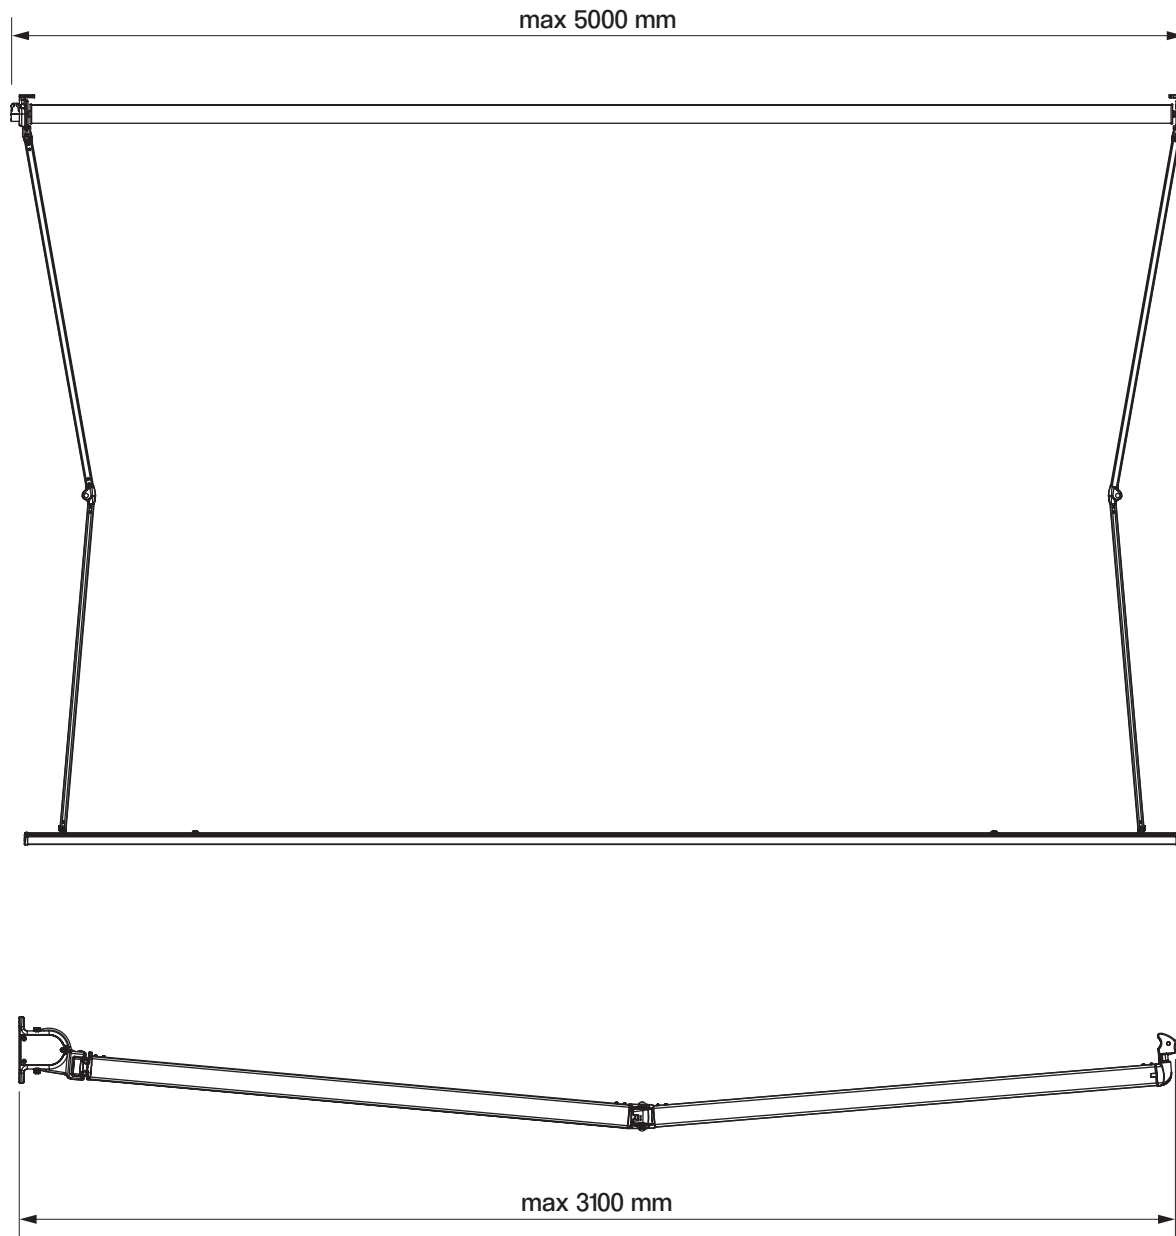

wall installation

tilt angle

**wall bracket**

giant

colour palette	<b>RAL</b>
electric drive	<b>yes</b>
manual drive	<b>yes</b>
maximum width	<b>5.0 m</b>
maximum projection	<b>3.1 m</b>
cassette	<b>no</b>
optional hood	<b>no</b>
tilt angle	<b>5°-70° (wall) 5°-85° (ceiling)</b>
fabric	<b>140 patterns</b>
valance	<b>yes</b>