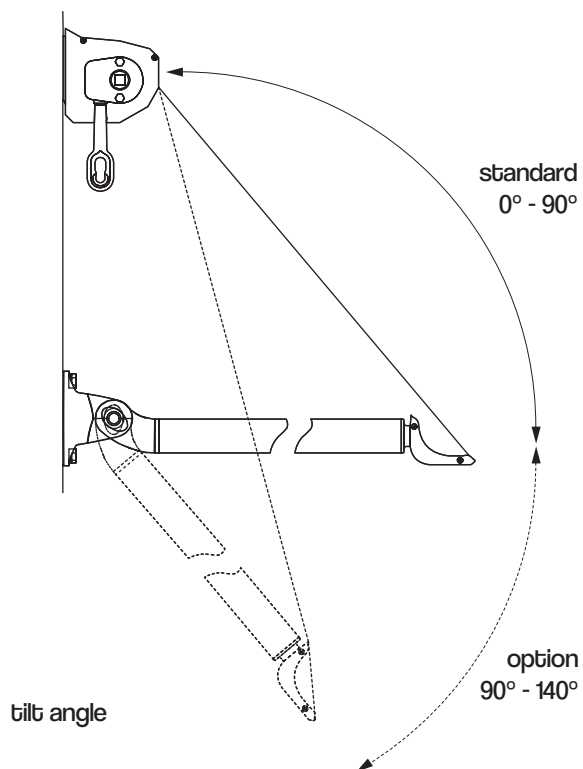

tilt angle

installation to rafters

ceiling installation

wall installation

**wall bracket**

dakar  
casablanca

**ceiling bracket**

dakar  
casablanca

Italia universal bracket  
(wall/ceiling)

italia  
balcony italia

arm wall bracket

italia  
box italia

**internal niche bracket**

italia  
box italia

colour palette	<b>RAL</b>
electric drive	<b>no</b>
manual drive	<b>yes</b>
maximum width	<b>5.0 m</b>
maximum projection	<b>0.7 m</b>
cassette	<b>no</b>
optional hood	<b>no</b>
fabric	<b>140 patterns</b>
valance	<b>yes</b>

Installation to the arm hook (lowered arm)

Installation to the arm hook

Installation to the arm

**Italia universal bracket  
(wall/ceiling)**

balcony italia  
italia

colour palette	<b>RAL</b>
electric drive	<b>yes</b>
manual drive	<b>yes</b>
maximum width	<b>5.0 m</b>
maximum projection	<b>1.4 m</b>
cassette	<b>yes</b>
optional hood	<b>no</b>
fabric	<b>140 patterns</b>
valance	<b>yes</b>

**ceiling bracket**

italia box

**wall bracket**

italia box

internal niche bracket

italia  
italia box

Arm wall bracket

italia  
italia box