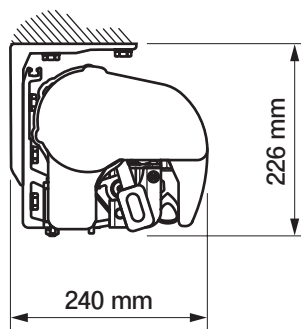

## ceiling bracket

jamaica volant  
 corsica  
 silver plus  
 australia  
 jamaica  
 palladio

**under-roof bracket**

jamaica volant  
corsica  
silver plus  
australia  
jamaica  
palladio

colour palette	<b>RAL</b>
electric drive	<b>yes</b>
manual drive	<b>yes</b>
maximum width	<b>7.0 m</b>
maximum projection	<b>3.6 m</b>
cassette	<b>yes</b>
optional hood	<b>no</b>
tilt angle	<b>5°-50°</b>
fabric	<b>140 patterns</b>
valance	<b>yes</b>

overlapping arms option

tilt angle

installation to rafters

ceiling installation

wall installation