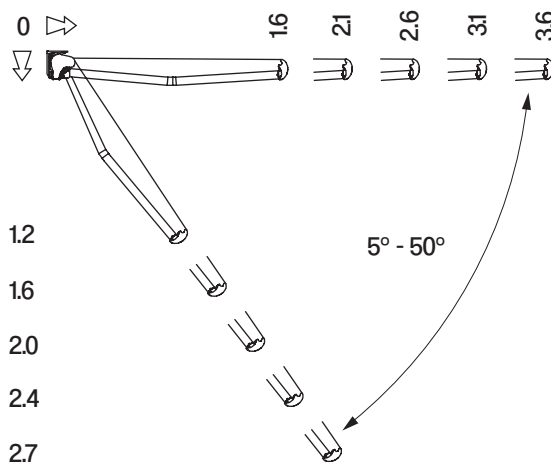

## ceiling bracket

jamaica volant  
 corsica  
 silver plus  
 australia  
 jamaica  
 palladio

**under-roof bracket**

jamaica volant  
corsica  
silver plus  
australia  
jamaica  
palladio

colour palette	<b>RAL</b>
electric drive	<b>yes</b>
manual drive	<b>yes</b>
maximum width	<b>7.0 m</b>
maximum projection	<b>3.6 m</b>
cassette	<b>yes</b>
optional hood	<b>no</b>
tilt angle	<b>5°-50°</b>
fabric	<b>140 patterns</b>
valance	<b>yes</b>

overlapping arms option

tilt angle

installation to rafters

ceiling installation

wall installation