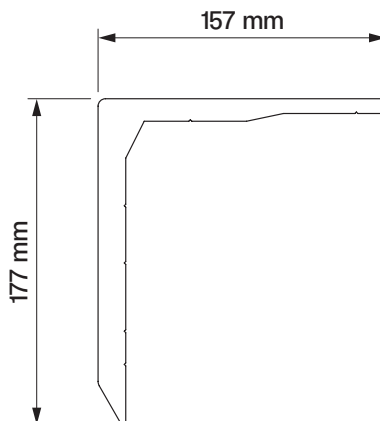

ceiling bracket

corsica
silver plus
australia
jamaica
jamaica volant
palladio