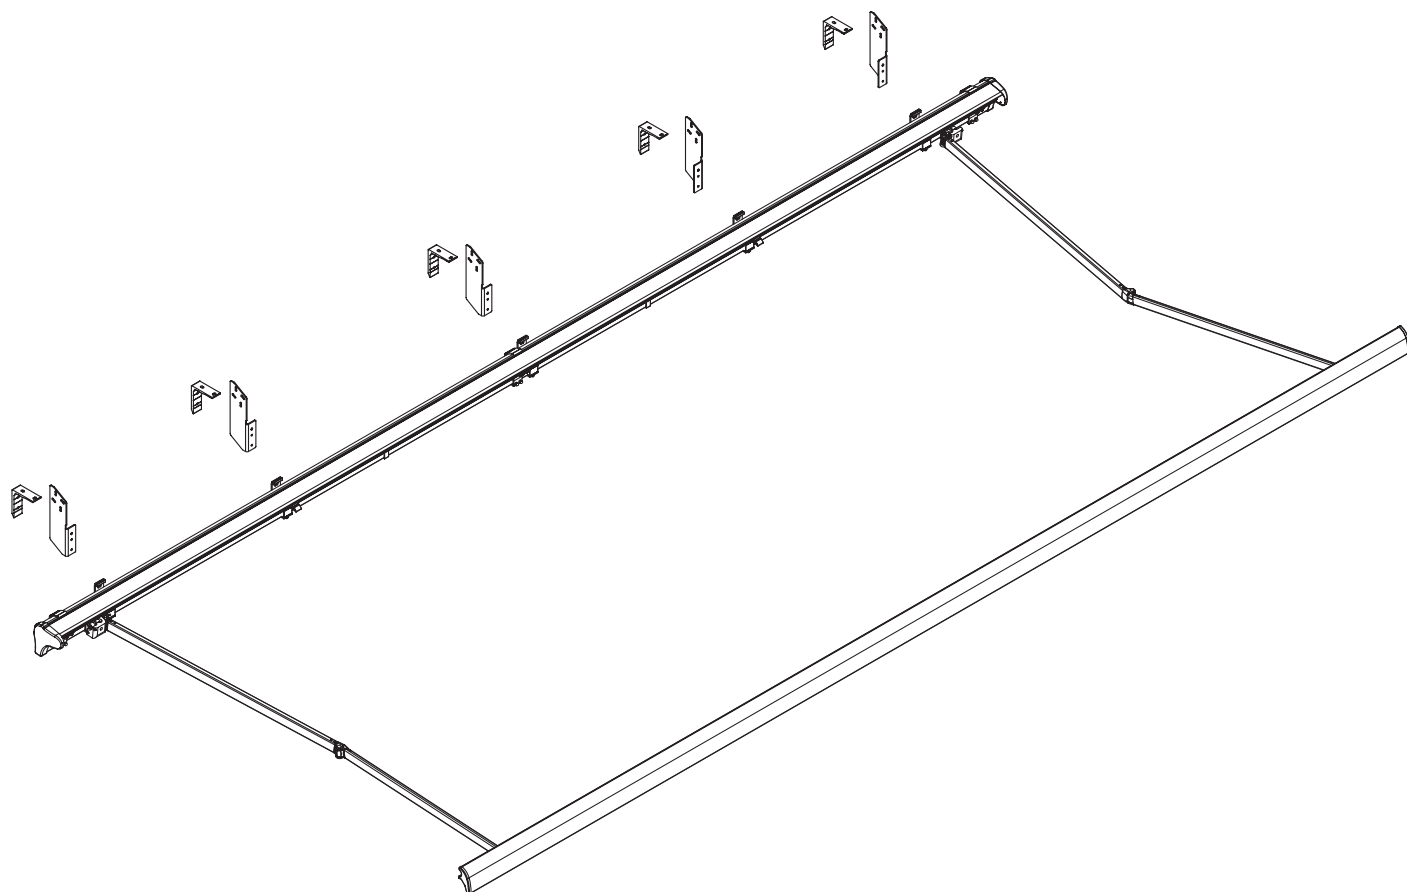

## ceiling bracket

jamaica volant  
 corsica  
 silver plus  
 australia  
 jamaica  
 palladio

**under-roof bracket**

jamaica volant  
corsica  
silver plus  
australia  
jamaica  
palladio

colour palette	<b>RAL</b>
electric drive	<b>yes</b>
manual drive	<b>yes</b>
maximum width	<b>7.0 m</b>
maximum projection	<b>3.6 m</b>
cassette	<b>yes</b>
optional hood	<b>no</b>
tilt angle	<b>5°-50°</b>
fabric	<b>140 patterns</b>
valance	<b>yes</b>

overlapping arms option

tilt angle

installation to rafters

ceiling installation

wall installation