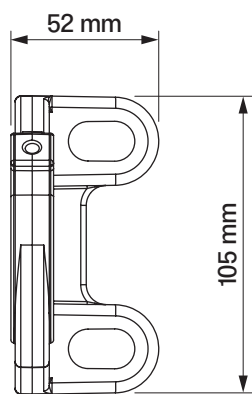

tilt angle

installation to rafters

ceiling installation

wall installation

**wall bracket**

dakar  
casablanca

**ceiling bracket**

dakar  
casablanca

Italia universal bracket  
(wall/ceiling)

italia  
balcony italia

arm wall bracket

italia  
box italia

**internal niche bracket**

italia  
box italia

colour palette	<b>RAL</b>
electric drive	<b>no</b>
manual drive	<b>yes</b>
maximum width	<b>5.0 m</b>
maximum projection	<b>0.7 m</b>
cassette	<b>no</b>
optional hood	<b>no</b>
fabric	<b>140 patterns</b>
valance	<b>yes</b>

Installation to the arm hook (lowered arm)

Installation to the arm hook

Installation to the arm

**Italia universal bracket  
(wall/ceiling)**

balcony italia  
italia

colour palette	<b>RAL</b>
electric drive	<b>yes</b>
manual drive	<b>yes</b>
maximum width	<b>5.0 m</b>
maximum projection	<b>1.4 m</b>
cassette	<b>yes</b>
optional hood	<b>no</b>
fabric	<b>140 patterns</b>
valance	<b>yes</b>

**ceiling bracket**

italia box

**wall bracket**

italia box

internal niche bracket

italia  
italia box

Arm wall bracket

italia  
italia box