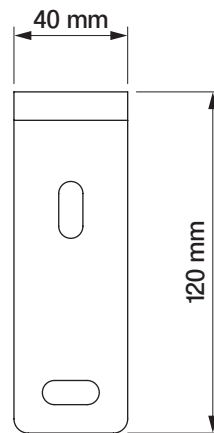

Italia universal bracket  
(wall/ceiling)

italia  
balcony italia

arm wall bracket

italia  
box italia

**internal niche bracket**

italia  
box italia

colour palette	<b>RAL</b>
electric drive	<b>no</b>
manual drive	<b>yes</b>
maximum width	<b>5.0 m</b>
maximum projection	<b>0.7 m</b>
cassette	<b>no</b>
optional hood	<b>no</b>
fabric	<b>140 patterns</b>
valance	<b>yes</b>

Installation to the arm hook (lowered arm)

Installation to the arm hook

Installation to the arm

**Italia universal bracket  
(wall/ceiling)**

balcony italia  
italia

colour palette	<b>RAL</b>
electric drive	<b>yes</b>
manual drive	<b>yes</b>
maximum width	<b>5.0 m</b>
maximum projection	<b>1.4 m</b>
cassette	<b>yes</b>
optional hood	<b>no</b>
fabric	<b>140 patterns</b>
valance	<b>yes</b>

**ceiling bracket**

italia box

**wall bracket**

italia box

internal niche bracket

italia  
italia box

Arm wall bracket

italia  
italia box