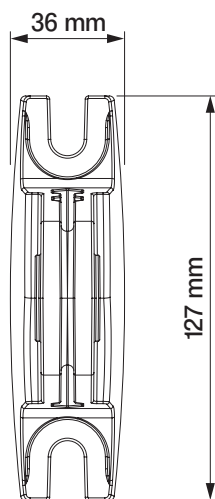

Italia universal bracket  
(wall/ceiling)

italia  
balcony italia

arm wall bracket

italia  
box italia

**internal niche bracket**

italia  
box italia

colour palette	<b>RAL</b>
electric drive	<b>no</b>
manual drive	<b>yes</b>
maximum width	<b>5.0 m</b>
maximum projection	<b>0.7 m</b>
cassette	<b>no</b>
optional hood	<b>no</b>
fabric	<b>140 patterns</b>
valance	<b>yes</b>

Installation to the arm hook (lowered arm)

Installation to the arm hook

Installation to the arm

**Italia universal bracket  
(wall/ceiling)**

balcony italia  
italia

colour palette	<b>RAL</b>
electric drive	<b>yes</b>
manual drive	<b>yes</b>
maximum width	<b>5.0 m</b>
maximum projection	<b>1.4 m</b>
cassette	<b>yes</b>
optional hood	<b>no</b>
fabric	<b>140 patterns</b>
valance	<b>yes</b>

**ceiling bracket**

italia box

**wall bracket**

italia box

internal niche bracket

italia  
italia box

Arm wall bracket

italia  
italia box

bracket for the wall mounting

Front post:  
mounting on the soft surface

Front post:  
mounting on hard surface

H = max 2000 mm

H = max 2000 mm