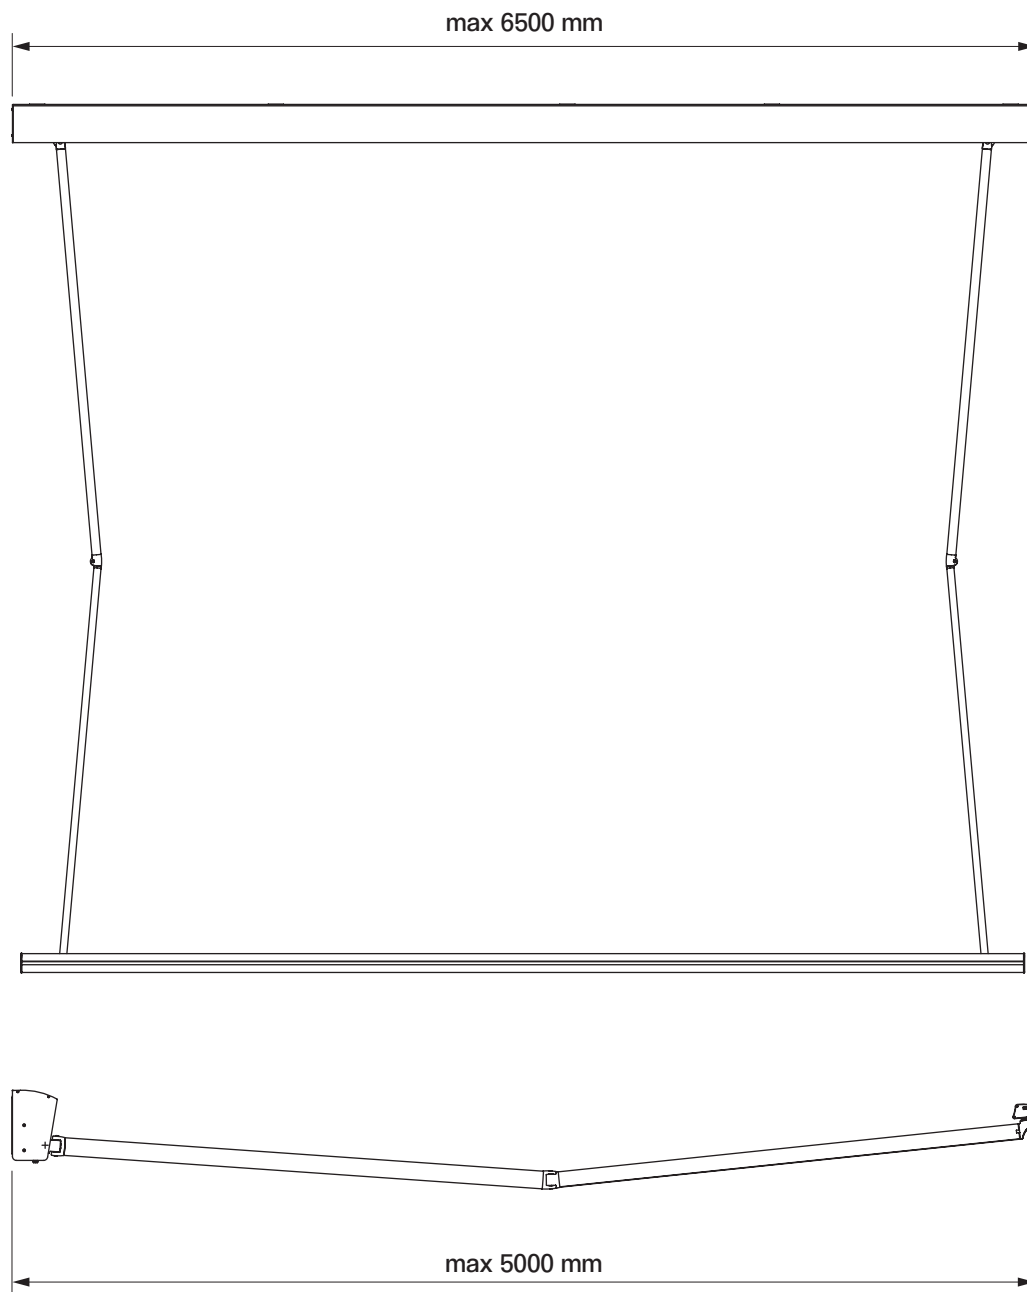

colour palette	RAL
electric drive	yes
manual drive	no
maximum width	6.5 m
maximum projection	5.0 m
cassette	no
optional hood	no
tilt angle	5°-30°
fabric	140 patterns
valance	yes