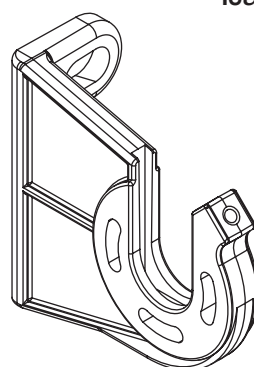

tilt angle

installation to rafters

ceiling installation

wall installation

**wall bracket**

dakar  
casablanca

**ceiling bracket**

dakar  
casablanca

Italia universal bracket  
(wall/ceiling)

italia  
balcony italia

arm wall bracket

italia  
box italia

**internal niche bracket**

italia  
box italia

colour palette	<b>RAL</b>
electric drive	<b>no</b>
manual drive	<b>yes</b>
maximum width	<b>5.0 m</b>
maximum projection	<b>0.7 m</b>
cassette	<b>no</b>
optional hood	<b>no</b>
fabric	<b>140 patterns</b>
valance	<b>yes</b>

Installation to the arm hook (lowered arm)

Installation to the arm hook

Installation to the arm

**Italia universal bracket  
(wall/ceiling)**

balcony italia  
italia

colour palette	<b>RAL</b>
electric drive	<b>yes</b>
manual drive	<b>yes</b>
maximum width	<b>5.0 m</b>
maximum projection	<b>1.4 m</b>
cassette	<b>yes</b>
optional hood	<b>no</b>
fabric	<b>140 patterns</b>
valance	<b>yes</b>

**ceiling bracket**

italia box

**wall bracket**

italia box

internal niche bracket

italia  
italia box

Arm wall bracket

italia  
italia box