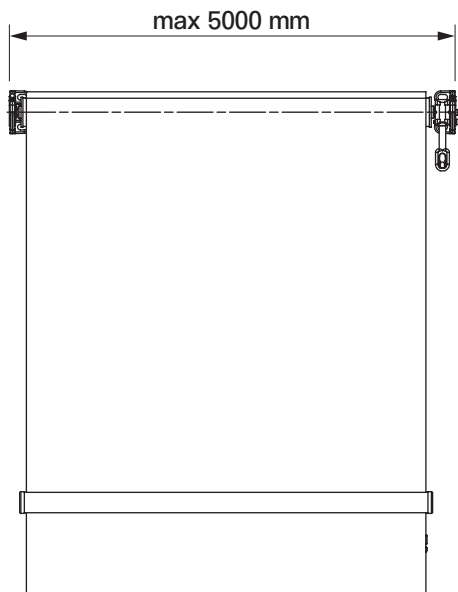

Installation to the arm hook

Installation to the arm