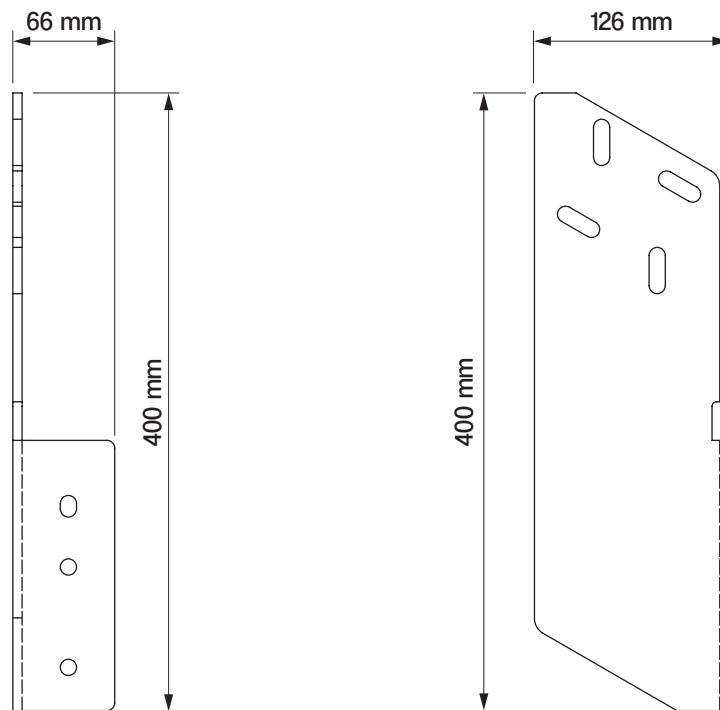

under-roof bracket

corsica
silver plus
australia
jamaica
jamaica volant
palladio