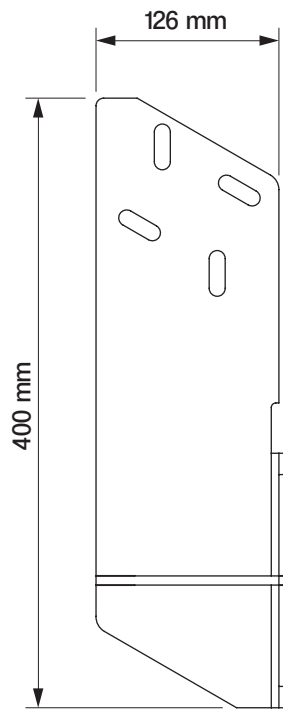

installation to rafters

wall installation

ceiling installation

**wall bracket**  
casablanca  
dekar

**ceiling bracket**  
casablanca  
dekar

**Under-roof bracket**

casablanca  
dakar

colour palette	<b>RAL</b>
electric drive	<b>yes</b>
manual drive	<b>no</b>
maximum width	<b>7.0 m</b>
maximum projection	<b>3.6 m</b>
cassette	<b>yes</b>
optional hood	<b>no</b>
tilt angle	<b>5°-35°</b>
fabric	<b>140 patterns</b>
valance	<b>no</b>

tilt angle

installation to rafters

ceiling installation

wall installation