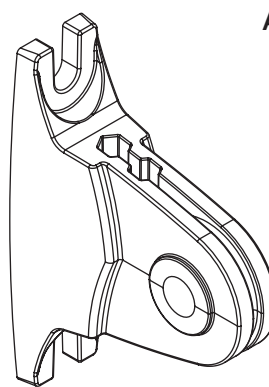

tilt angle

installation to rafters

ceiling installation

wall installation

**wall bracket**

dakar  
casablanca

**ceiling bracket**

dakar  
casablanca

Installation to the arm hook (lowered arm)

Installation to the arm hook

Installation to the arm

**Italia universal bracket  
(wall/ceiling)**

balcony italia  
italia

colour palette	<b>RAL</b>
electric drive	<b>yes</b>
manual drive	<b>yes</b>
maximum width	<b>5.0 m</b>
maximum projection	<b>1.4 m</b>
cassette	<b>yes</b>
optional hood	<b>no</b>
fabric	<b>140 patterns</b>
valance	<b>yes</b>

**ceiling bracket**

italia box

**wall bracket**

italia box

internal niche bracket

italia  
italia box

Arm wall bracket

italia  
italia box

colour palette	<b>RAL</b>
electric drive	<b>no</b>
manual drive	<b>yes</b>
maximum height	<b>2.0 m</b>
minimum height	<b>1.1 m</b>
maximum projection	<b>4.0 m</b>
cassette	<b>yes</b>
fabric	<b>140 patterns</b>