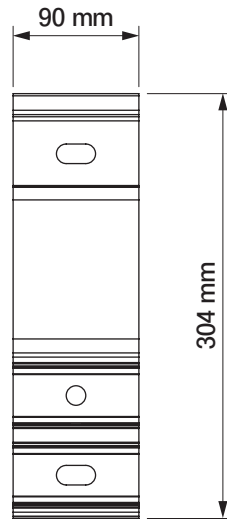

wall installation

tilt angle

**wall bracket**

giant

colour palette	<b>RAL</b>
electric drive	<b>yes</b>
manual drive	<b>yes</b>
maximum width	<b>5.0 m</b>
maximum projection	<b>3.1 m</b>
cassette	<b>no</b>
optional hood	<b>no</b>
tilt angle	<b>5°-70° (wall) 5°-85° (ceiling)</b>
fabric	<b>140 patterns</b>
valance	<b>yes</b>