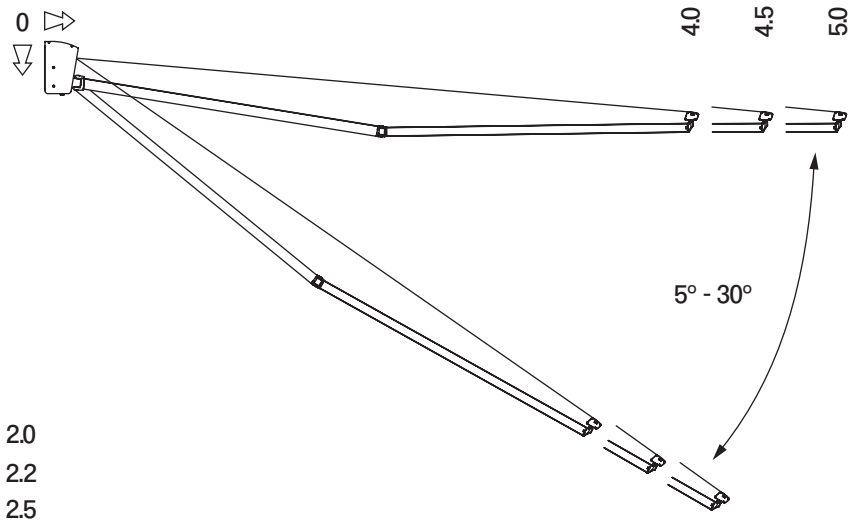

wall installation

tilt angle

**wall bracket**

giant

colour palette	<b>RAL</b>
electric drive	<b>yes</b>
manual drive	<b>yes</b>
maximum width	<b>5.0 m</b>
maximum projection	<b>3.1 m</b>
cassette	<b>no</b>
optional hood	<b>no</b>
tilt angle	<b>5°-70° (wall) 5°-85° (ceiling)</b>
fabric	<b>140 patterns</b>
valance	<b>yes</b>