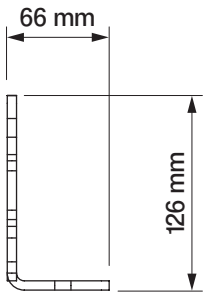

under-roof bracket

jamaica volant
corsica
silver plus
australia
jamaica
palladio