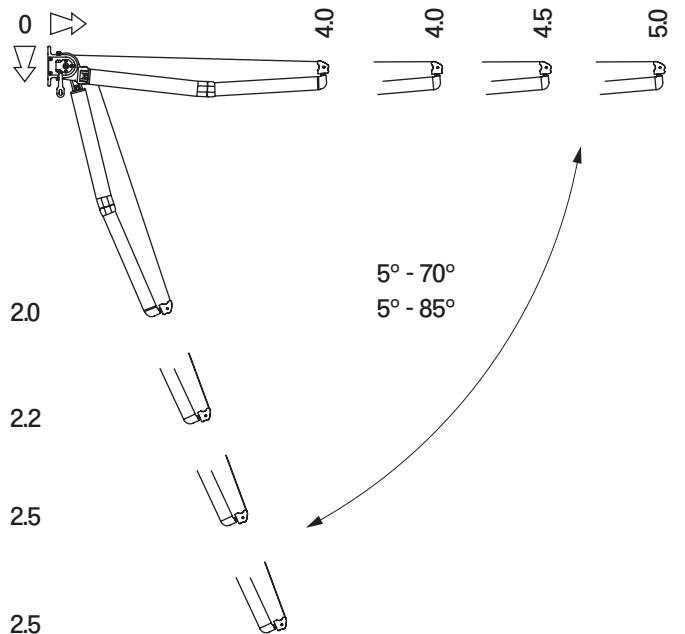

wall installation

tilt angle

**wall bracket**

giant

colour palette	<b>RAL</b>
electric drive	<b>yes</b>
manual drive	<b>yes</b>
maximum width	<b>5.0 m</b>
maximum projection	<b>3.1 m</b>
cassette	<b>no</b>
optional hood	<b>no</b>
tilt angle	<b>5°-70° (wall) 5°-85° (ceiling)</b>
fabric	<b>140 patterns</b>
valance	<b>yes</b>

ceiling installation

wall installation

tilt angle

**universal bracket left**

malta

universal bracket right  
malta

colour palette	<b>RAL</b>
electric drive	<b>yes</b>
manual drive	<b>yes</b>
maximum width	<b>5.3 m</b>
maximum projection	<b>2.5 m</b>
cassette	<b>no</b>
optional hood	<b>yes</b>
tilt angle	<b>5°-40°</b>
fabric	<b>140 patterns</b>
valance	<b>yes</b>

overlapping arms option

tilt angle

installation to rafters

ceiling installation

wall installation with hood

wall installation