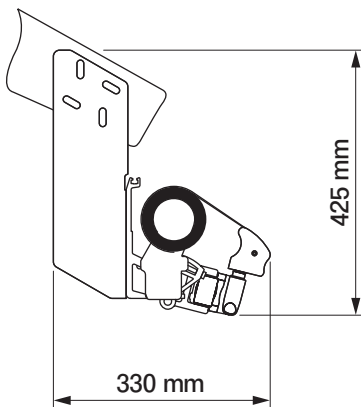

tilt angle

installation to rafters