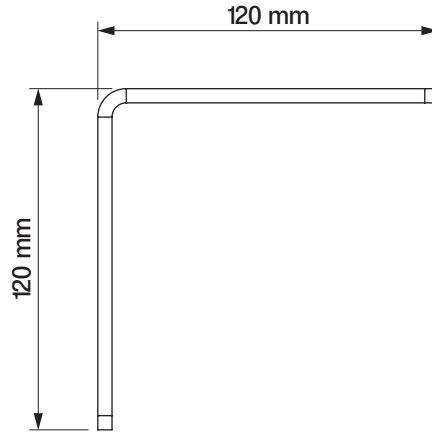

Italia universal bracket  
(wall/ceiling)

italia  
balcony italia

arm wall bracket

italia  
box italia

**internal niche bracket**

italia  
box italia

colour palette	<b>RAL</b>
electric drive	<b>no</b>
manual drive	<b>yes</b>
maximum width	<b>5.0 m</b>
maximum projection	<b>0.7 m</b>
cassette	<b>no</b>
optional hood	<b>no</b>
fabric	<b>140 patterns</b>
valance	<b>yes</b>

Installation to the arm hook (lowered arm)

Installation to the arm hook

Installation to the arm

**Italia universal bracket  
(wall/ceiling)**

balcony italia  
italia

colour palette	<b>RAL</b>
electric drive	<b>yes</b>
manual drive	<b>yes</b>
maximum width	<b>5.0 m</b>
maximum projection	<b>1.4 m</b>
cassette	<b>yes</b>
optional hood	<b>no</b>
fabric	<b>140 patterns</b>
valance	<b>yes</b>

**ceiling bracket**

italia box

**wall bracket**

italia box

internal niche bracket

italia  
italia box

Arm wall bracket

italia  
italia box