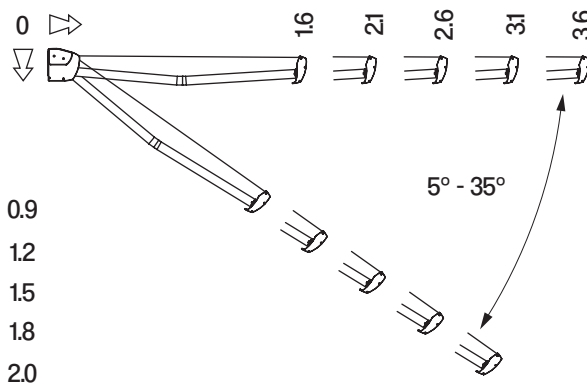

installation to rafters

wall installation

ceiling installation

**wall bracket**  
casablanca  
dekar

**ceiling bracket**  
casablanca  
dekar

**Under-roof bracket**

casablanca  
dakar

colour palette	<b>RAL</b>
electric drive	<b>yes</b>
manual drive	<b>no</b>
maximum width	<b>7.0 m</b>
maximum projection	<b>3.6 m</b>
cassette	<b>yes</b>
optional hood	<b>no</b>
tilt angle	<b>5°-35°</b>
fabric	<b>140 patterns</b>
valance	<b>no</b>

tilt angle

installation to rafters

ceiling installation

wall installation