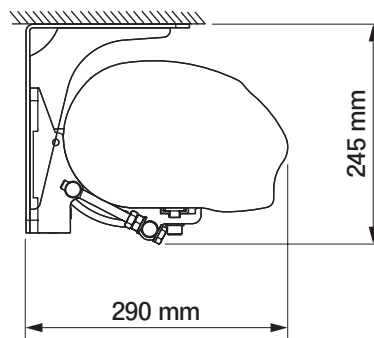

## under-roof bracket

palladio  
 corsica  
 silver plus  
 australia  
 jamaica  
 jamaica volant

colour palette	<b>RAL</b>
electric drive	<b>yes</b>
manual drive	<b>yes</b>
maximum width	<b>6.0 m</b>
maximum projection	<b>3.6 m</b>
cassette	<b>yes</b>
optional hood	<b>no</b>
tilt angle	<b>5°-40°</b>
fabric	<b>140 patterns</b>
valance	<b>yes</b>

tilt angle

installation to rafters

ceiling installation

wall installation

**wall bracket**

dakar  
casablanca

**ceiling bracket**

dakar  
casablanca