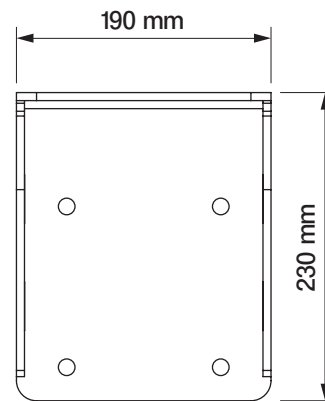

installation to rafters

wall installation

ceiling installation

**wall bracket**  
casablanca  
dekar

**ceiling bracket**  
casablanca  
dekar

**Under-roof bracket**

casablanca  
dakar

colour palette	<b>RAL</b>
electric drive	<b>yes</b>
manual drive	<b>no</b>
maximum width	<b>7.0 m</b>
maximum projection	<b>3.6 m</b>
cassette	<b>yes</b>
optional hood	<b>no</b>
tilt angle	<b>5°-35°</b>
fabric	<b>140 patterns</b>
valance	<b>no</b>

tilt angle

installation to rafters

ceiling installation

wall installation