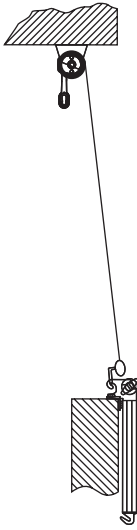

tilt angle

installation to rafters

ceiling installation

wall installation

**wall bracket**

dakar  
casablanca

**ceiling bracket**

dakar  
casablanca

Italia universal bracket  
(wall/ceiling)

italia  
balcony italia

arm wall bracket

italia  
box italia

**internal niche bracket**

italia  
box italia

colour palette	<b>RAL</b>
electric drive	<b>no</b>
manual drive	<b>yes</b>
maximum width	<b>5.0 m</b>
maximum projection	<b>0.7 m</b>
cassette	<b>no</b>
optional hood	<b>no</b>
fabric	<b>140 patterns</b>
valance	<b>yes</b>

Installation to the arm hook (lowered arm)

Installation to the arm hook

Installation to the arm

**Italia universal bracket  
(wall/ceiling)**

balcony italia  
italia

colour palette	<b>RAL</b>
electric drive	<b>yes</b>
manual drive	<b>yes</b>
maximum width	<b>5.0 m</b>
maximum projection	<b>1.4 m</b>
cassette	<b>yes</b>
optional hood	<b>no</b>
fabric	<b>140 patterns</b>
valance	<b>yes</b>