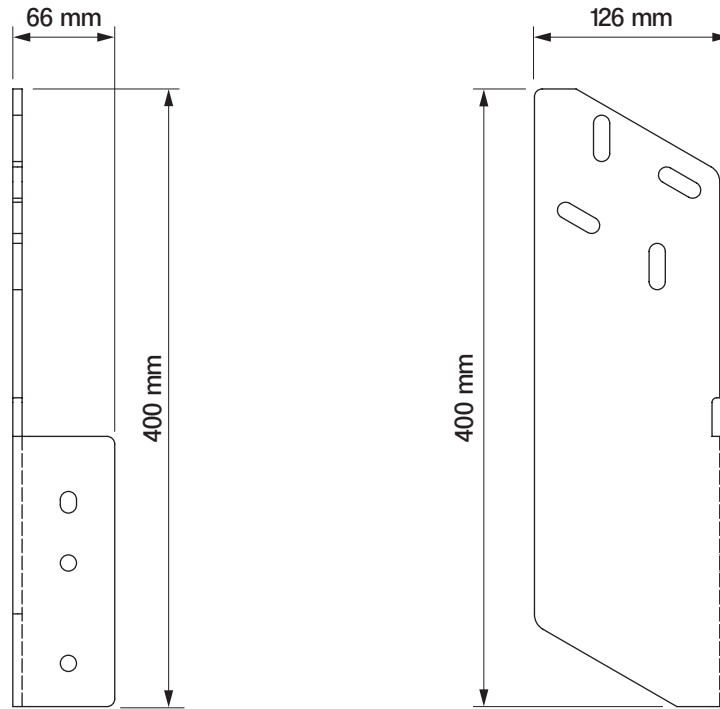

under-roof bracket

silver plus
corsica
australia
jamaica
jamaica volant
palladio