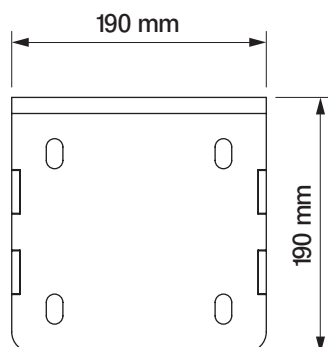

installation to rafters

wall installation

ceiling installation

**wall bracket**  
casablanca  
dekar

**ceiling bracket**  
casablanca  
dekar

**Under-roof bracket**

casablanca  
dakar

colour palette	<b>RAL</b>
electric drive	<b>yes</b>
manual drive	<b>no</b>
maximum width	<b>7.0 m</b>
maximum projection	<b>3.6 m</b>
cassette	<b>yes</b>
optional hood	<b>no</b>
tilt angle	<b>5°-35°</b>
fabric	<b>140 patterns</b>
valance	<b>no</b>

tilt angle

installation to rafters

ceiling installation

wall installation