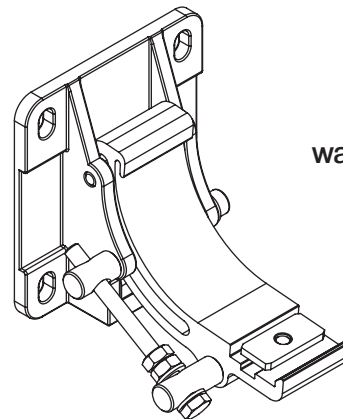

installation to rafters

wall installation

ceiling installation

**wall bracket**  
casablanca  
dekar

**ceiling bracket**  
casablanca  
dekar

**Under-roof bracket**

casablanca  
dakar

colour palette	<b>RAL</b>
electric drive	<b>yes</b>
manual drive	<b>no</b>
maximum width	<b>7.0 m</b>
maximum projection	<b>3.6 m</b>
cassette	<b>yes</b>
optional hood	<b>no</b>
tilt angle	<b>5°-35°</b>
fabric	<b>140 patterns</b>
valance	<b>no</b>

tilt angle

installation to rafters

ceiling installation

wall installation