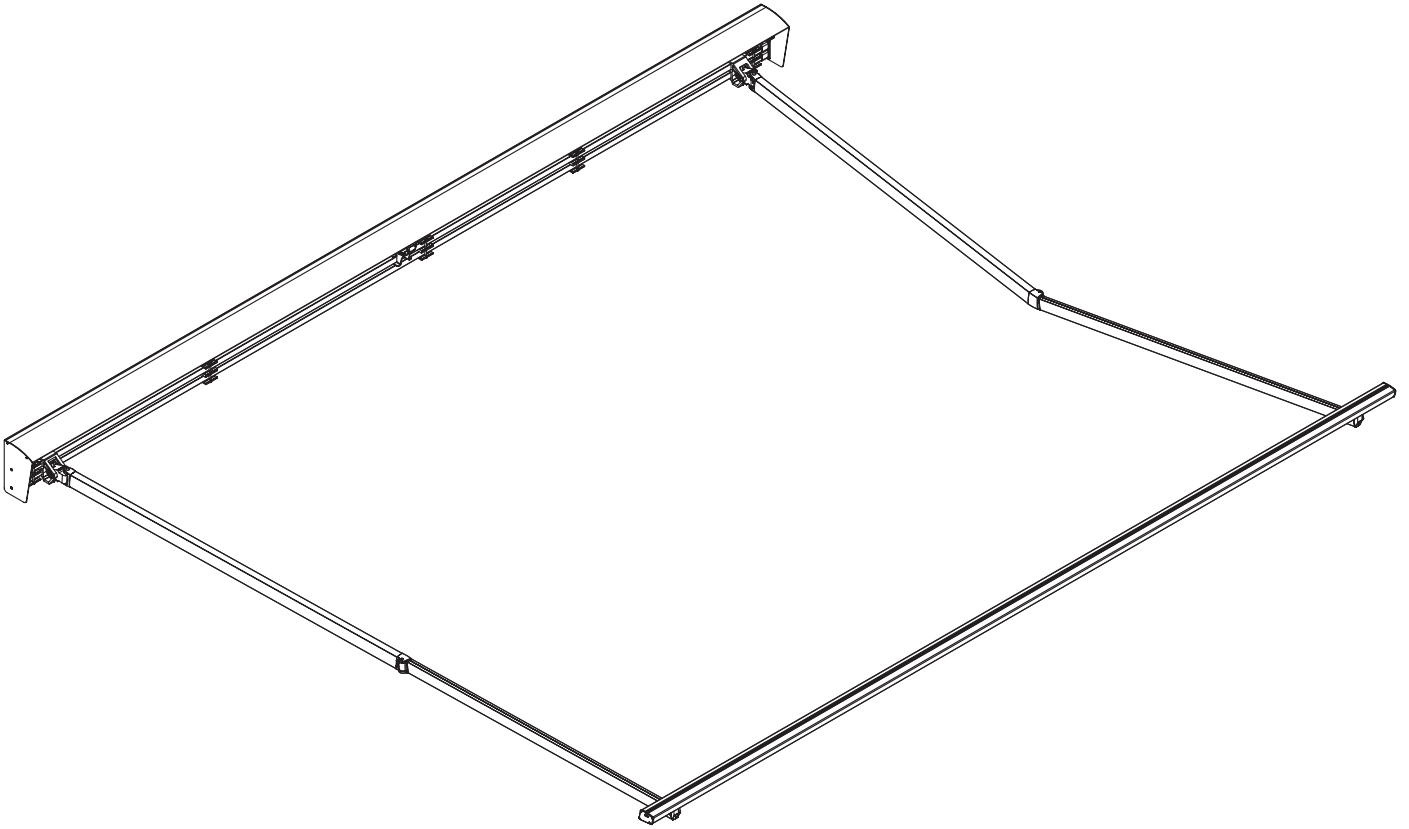

installation to rafters

wall installation

ceiling installation

**wall bracket**  
casablanca  
dekar

**ceiling bracket**  
casablanca  
dekar

**Under-roof bracket**

casablanca  
dakar

colour palette	<b>RAL</b>
electric drive	<b>yes</b>
manual drive	<b>no</b>
maximum width	<b>7.0 m</b>
maximum projection	<b>3.6 m</b>
cassette	<b>yes</b>
optional hood	<b>no</b>
tilt angle	<b>5°-35°</b>
fabric	<b>140 patterns</b>
valance	<b>no</b>

tilt angle

installation to rafters

ceiling installation

wall installation

## ceiling bracket

**corsica**  
 silver plus  
 australia  
 jamaica  
 jamaica volant  
 palladio

**under-roof bracket**

corsica  
 silver plus  
 australia  
 jamaica  
 jamaica volant  
 palladio

colour palette	<b>RAL</b>
electric drive	<b>yes</b>
manual drive	<b>no</b>
maximum width	<b>6.5 m</b>
maximum projection	<b>5.0 m</b>
cassette	<b>no</b>
optional hood	<b>no</b>
tilt angle	<b>5°-30°</b>
fabric	<b>140 patterns</b>
valance	<b>yes</b>

wall installation

tilt angle

**wall bracket**

giant

colour palette	<b>RAL</b>
electric drive	<b>yes</b>
manual drive	<b>yes</b>
maximum width	<b>5.0 m</b>
maximum projection	<b>3.1 m</b>
cassette	<b>no</b>
optional hood	<b>no</b>
tilt angle	<b>5°-70° (wall) 5°-85° (ceiling)</b>
fabric	<b>140 patterns</b>
valance	<b>yes</b>