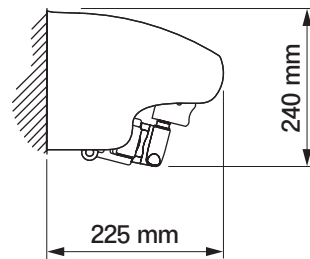

wall installation

tilt angle

**wall bracket**

giant

colour palette	<b>RAL</b>
electric drive	<b>yes</b>
manual drive	<b>yes</b>
maximum width	<b>5.0 m</b>
maximum projection	<b>3.1 m</b>
cassette	<b>no</b>
optional hood	<b>no</b>
tilt angle	<b>5°-70° (wall) 5°-85° (ceiling)</b>
fabric	<b>140 patterns</b>
valance	<b>yes</b>

ceiling installation

wall installation

tilt angle

**universal bracket left**

malta

universal bracket right  
malta

colour palette	<b>RAL</b>
electric drive	<b>yes</b>
manual drive	<b>yes</b>
maximum width	<b>5.3 m</b>
maximum projection	<b>2.5 m</b>
cassette	<b>no</b>
optional hood	<b>yes</b>
tilt angle	<b>5°-40°</b>
fabric	<b>140 patterns</b>
valance	<b>yes</b>

overlapping arms option

tilt angle

installation to rafters

ceiling installation

wall installation with hood

wall installation