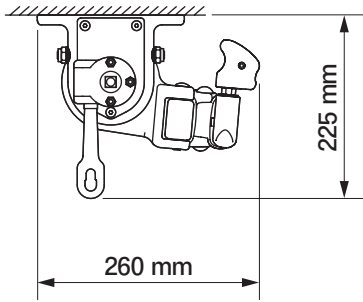

wall installation

tilt angle

**wall bracket**

giant

colour palette	<b>RAL</b>
electric drive	<b>yes</b>
manual drive	<b>yes</b>
maximum width	<b>5.0 m</b>
maximum projection	<b>3.1 m</b>
cassette	<b>no</b>
optional hood	<b>no</b>
tilt angle	<b>5°-70° (wall) 5°-85° (ceiling)</b>
fabric	<b>140 patterns</b>
valance	<b>yes</b>

ceiling installation

wall installation

tilt angle

**universal bracket left**

malta

universal bracket right  
malta

colour palette	<b>RAL</b>
electric drive	<b>yes</b>
manual drive	<b>yes</b>
maximum width	<b>5.3 m</b>
maximum projection	<b>2.5 m</b>
cassette	<b>no</b>
optional hood	<b>yes</b>
tilt angle	<b>5°-40°</b>
fabric	<b>140 patterns</b>
valance	<b>yes</b>