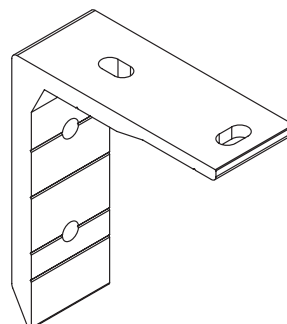

ceiling bracket

silver plus
corsica
australia
jamaica
jamaica volant
palladio