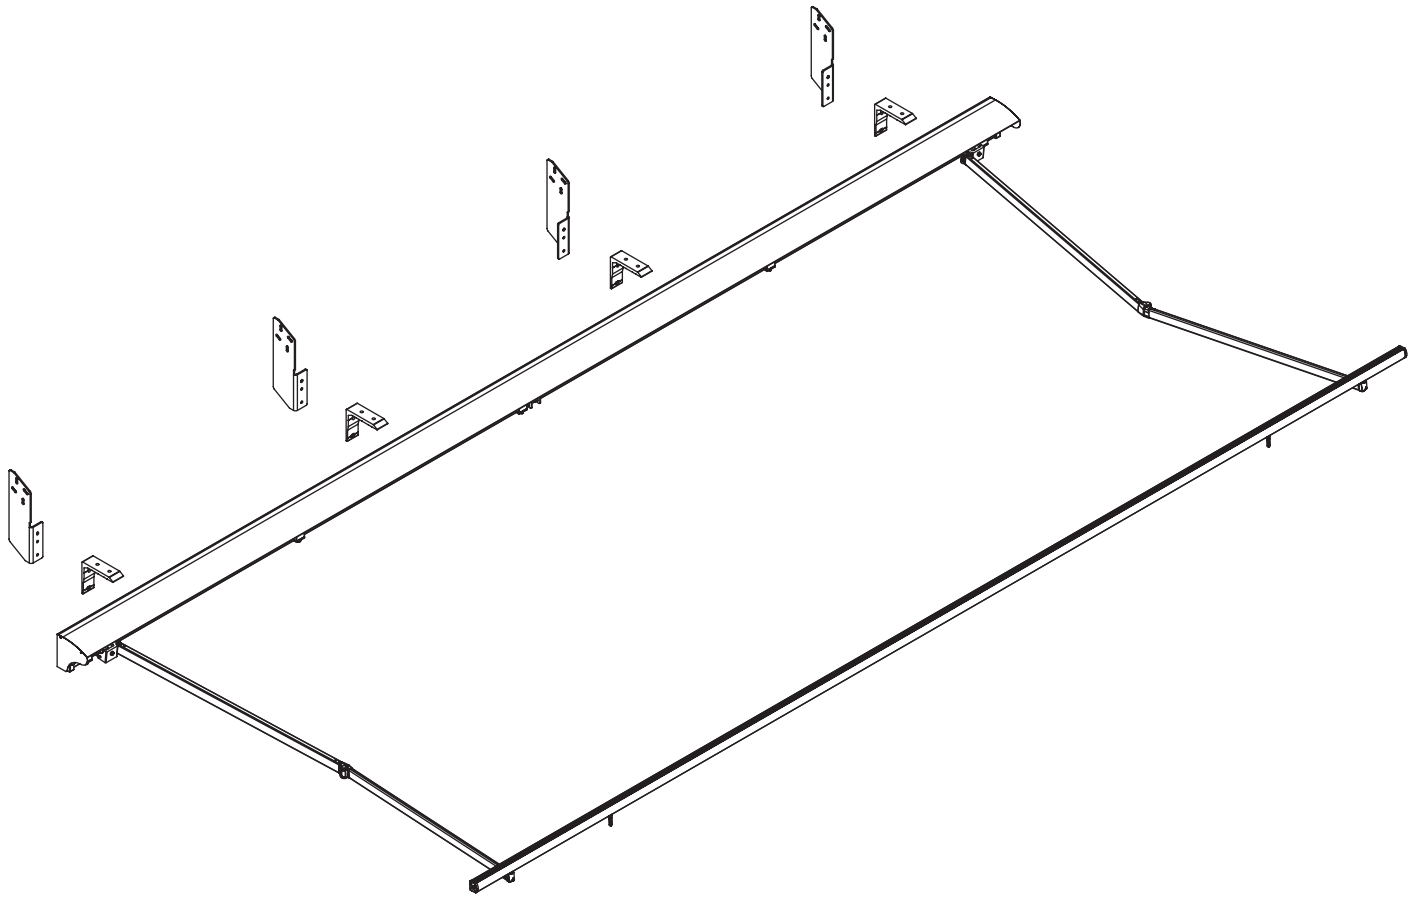

## ceiling bracket

- australia
- corsica
- silver plus
- jamaica
- jamaica volant
- palladio

**under-roof bracket**

australia  
 corsica  
 silver plus  
 jamaica  
 jamaica volant  
 palladio

colour palette	<b>RAL</b>
electric drive	<b>yes</b>
manual drive	<b>yes</b>
maximum width	<b>7.0 m</b>
maximum projection	<b>4.1 m</b>
cassette	<b>no</b>
optional hood	<b>yes</b>
tilt angle	<b>5°-40°</b>
fabric	<b>140 patterns</b>
valance	<b>yes</b>

overlapping arms option

tilt angle

installation to rafters

ceiling installation

wall installation with hood

wall installation