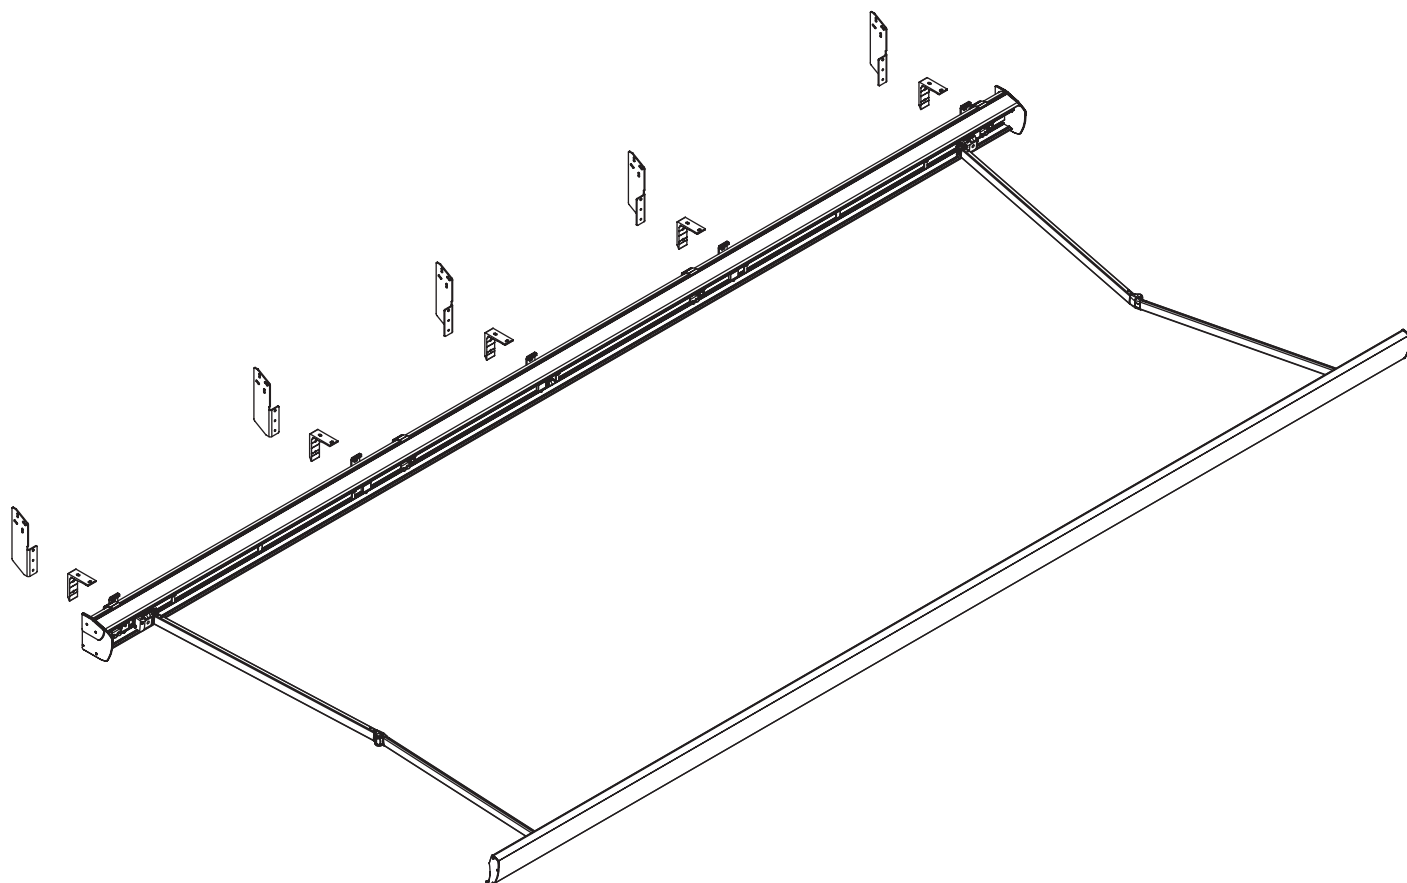

installation to rafters

wall installation

ceiling installation

**wall bracket**  
casablanca  
dekar

**ceiling bracket**  
casablanca  
dekar

**Under-roof bracket**

casablanca  
dakar

colour palette	<b>RAL</b>
electric drive	<b>yes</b>
manual drive	<b>no</b>
maximum width	<b>7.0 m</b>
maximum projection	<b>3.6 m</b>
cassette	<b>yes</b>
optional hood	<b>no</b>
tilt angle	<b>5°-35°</b>
fabric	<b>140 patterns</b>
valance	<b>no</b>

tilt angle

installation to rafters

ceiling installation

wall installation