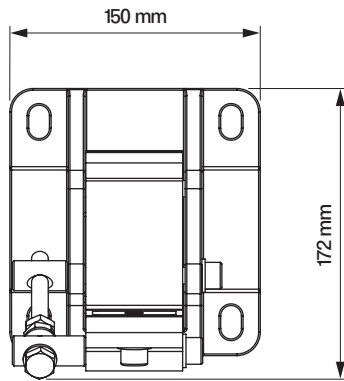

installation to rafters

wall installation

ceiling installation

**wall bracket**  
casablanca  
dekar

**ceiling bracket**  
casablanca  
dekar

**Under-roof bracket**

casablanca  
dakar

colour palette	<b>RAL</b>
electric drive	<b>yes</b>
manual drive	<b>no</b>
maximum width	<b>7.0 m</b>
maximum projection	<b>3.6 m</b>
cassette	<b>yes</b>
optional hood	<b>no</b>
tilt angle	<b>5°-35°</b>
fabric	<b>140 patterns</b>
valance	<b>no</b>