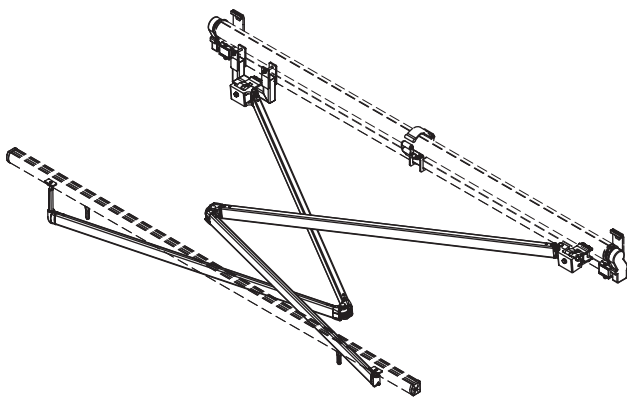

wall installation

tilt angle

**wall bracket**

giant

colour palette	<b>RAL</b>
electric drive	<b>yes</b>
manual drive	<b>yes</b>
maximum width	<b>5.0 m</b>
maximum projection	<b>3.1 m</b>
cassette	<b>no</b>
optional hood	<b>no</b>
tilt angle	<b>5°-70° (wall) 5°-85° (ceiling)</b>
fabric	<b>140 patterns</b>
valance	<b>yes</b>

ceiling installation

wall installation

tilt angle

**universal bracket left**

malta

universal bracket right  
malta

colour palette	<b>RAL</b>
electric drive	<b>yes</b>
manual drive	<b>yes</b>
maximum width	<b>5.3 m</b>
maximum projection	<b>2.5 m</b>
cassette	<b>no</b>
optional hood	<b>yes</b>
tilt angle	<b>5°-40°</b>
fabric	<b>140 patterns</b>
valance	<b>yes</b>

overlapping arms option

tilt angle

installation to rafters

ceiling installation

wall installation with hood

wall installation