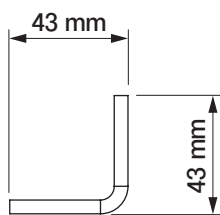

Italia universal bracket  
(wall/ceiling)

italia  
balcony italia

arm wall bracket

italia  
box italia

**internal niche bracket**

italia  
box italia

colour palette	<b>RAL</b>
electric drive	<b>no</b>
manual drive	<b>yes</b>
maximum width	<b>5.0 m</b>
maximum projection	<b>0.7 m</b>
cassette	<b>no</b>
optional hood	<b>no</b>
fabric	<b>140 patterns</b>
valance	<b>yes</b>

Installation to the arm hook (lowered arm)

Installation to the arm hook

Installation to the arm

**Italia universal bracket  
(wall/ceiling)**

balcony italia  
italia

colour palette	<b>RAL</b>
electric drive	<b>yes</b>
manual drive	<b>yes</b>
maximum width	<b>5.0 m</b>
maximum projection	<b>1.4 m</b>
cassette	<b>yes</b>
optional hood	<b>no</b>
fabric	<b>140 patterns</b>
valance	<b>yes</b>

**ceiling bracket**

italia box

**wall bracket**

italia box

internal niche bracket

italia  
italia box

Arm wall bracket

italia  
italia box

colour palette	<b>RAL</b>
electric drive	<b>no</b>
manual drive	<b>yes</b>
maximum height	<b>2.0 m</b>
minimum height	<b>1.1 m</b>
maximum projection	<b>4.0 m</b>
cassette	<b>yes</b>
fabric	<b>140 patterns</b>