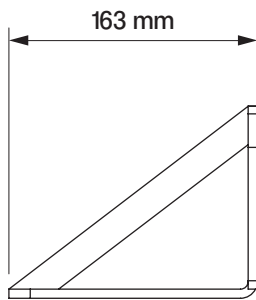

installation to rafters

wall installation

ceiling installation

**wall bracket**  
casablanca  
dekar

**ceiling bracket**  
casablanca  
dekar

**Under-roof bracket**

casablanca  
dakar

colour palette	<b>RAL</b>
electric drive	<b>yes</b>
manual drive	<b>no</b>
maximum width	<b>7.0 m</b>
maximum projection	<b>3.6 m</b>
cassette	<b>yes</b>
optional hood	<b>no</b>
tilt angle	<b>5°-35°</b>
fabric	<b>140 patterns</b>
valance	<b>no</b>