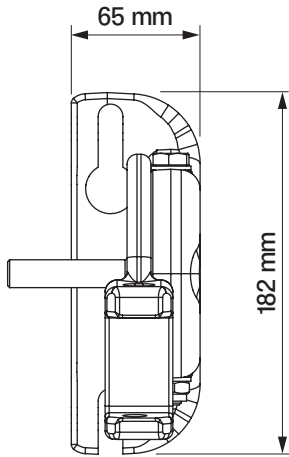

wall installation

tilt angle

**wall bracket**

giant

colour palette	<b>RAL</b>
electric drive	<b>yes</b>
manual drive	<b>yes</b>
maximum width	<b>5.0 m</b>
maximum projection	<b>3.1 m</b>
cassette	<b>no</b>
optional hood	<b>no</b>
tilt angle	<b>5°-70° (wall) 5°-85° (ceiling)</b>
fabric	<b>140 patterns</b>
valance	<b>yes</b>

ceiling installation

wall installation

tilt angle

**universal bracket left**

malta

universal bracket right  
malta

colour palette	<b>RAL</b>
electric drive	<b>yes</b>
manual drive	<b>yes</b>
maximum width	<b>5.3 m</b>
maximum projection	<b>2.5 m</b>
cassette	<b>no</b>
optional hood	<b>yes</b>
tilt angle	<b>5°-40°</b>
fabric	<b>140 patterns</b>
valance	<b>yes</b>