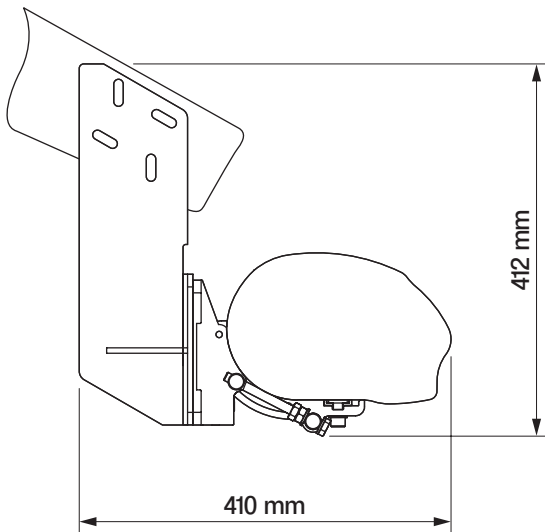

## under-roof bracket

palladio  
 corsica  
 silver plus  
 australia  
 jamaica  
 jamaica volant

colour palette	<b>RAL</b>
electric drive	<b>yes</b>
manual drive	<b>yes</b>
maximum width	<b>6.0 m</b>
maximum projection	<b>3.6 m</b>
cassette	<b>yes</b>
optional hood	<b>no</b>
tilt angle	<b>5°-40°</b>
fabric	<b>140 patterns</b>
valance	<b>yes</b>

tilt angle

installation to rafters

ceiling installation

wall installation

**wall bracket**

dakar  
casablanca

**ceiling bracket**

dakar  
casablanca