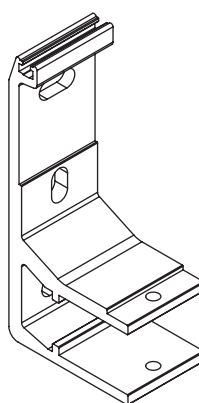

installation to rafters

wall installation

ceiling installation

**wall bracket**  
casablanca  
dekar

**ceiling bracket**  
casablanca  
dekar

**Under-roof bracket**

casablanca  
dakar

colour palette	<b>RAL</b>
electric drive	<b>yes</b>
manual drive	<b>no</b>
maximum width	<b>7.0 m</b>
maximum projection	<b>3.6 m</b>
cassette	<b>yes</b>
optional hood	<b>no</b>
tilt angle	<b>5°-35°</b>
fabric	<b>140 patterns</b>
valance	<b>no</b>

tilt angle

installation to rafters

ceiling installation

wall installation