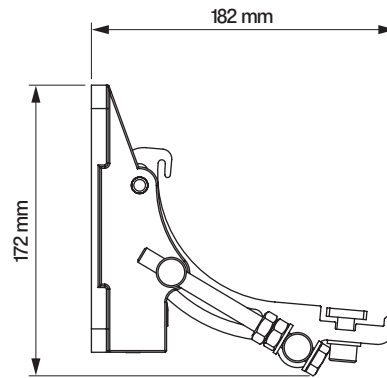

installation to rafters

wall installation

ceiling installation

**wall bracket**  
casablanca  
dekar

**ceiling bracket**  
casablanca  
dekar

**Under-roof bracket**

casablanca  
dakar

colour palette	<b>RAL</b>
electric drive	<b>yes</b>
manual drive	<b>no</b>
maximum width	<b>7.0 m</b>
maximum projection	<b>3.6 m</b>
cassette	<b>yes</b>
optional hood	<b>no</b>
tilt angle	<b>5°-35°</b>
fabric	<b>140 patterns</b>
valance	<b>no</b>