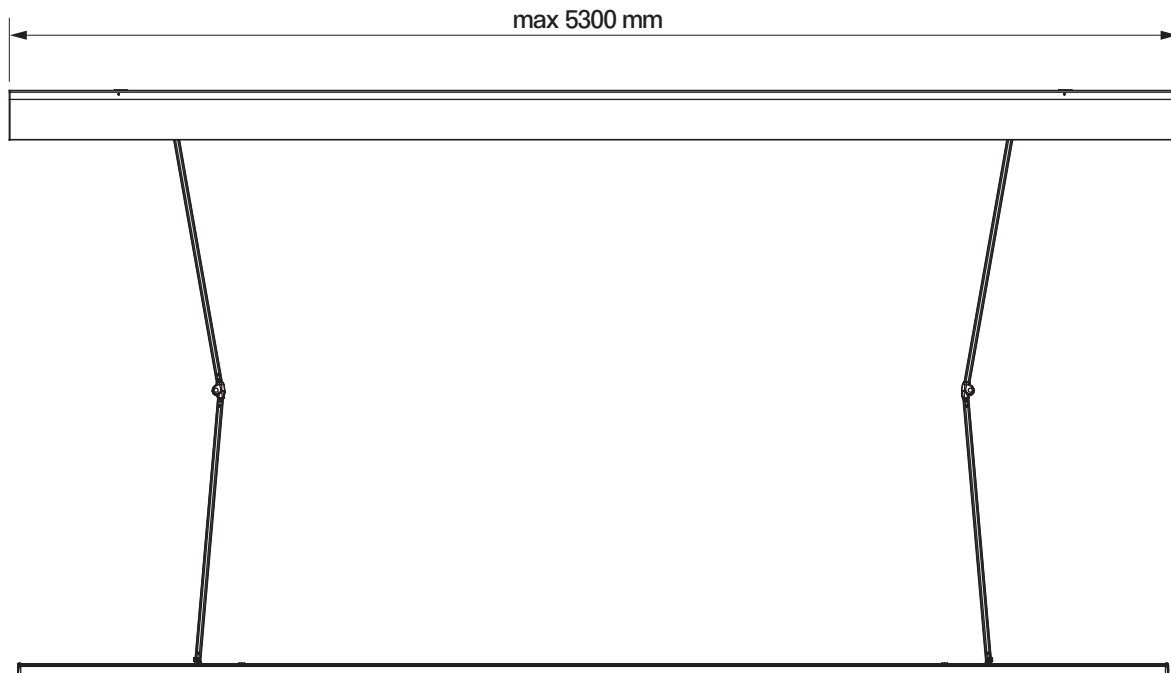

wall installation

tilt angle

**wall bracket**

giant

colour palette	<b>RAL</b>
electric drive	<b>yes</b>
manual drive	<b>yes</b>
maximum width	<b>5.0 m</b>
maximum projection	<b>3.1 m</b>
cassette	<b>no</b>
optional hood	<b>no</b>
tilt angle	<b>5°-70° (wall) 5°-85° (ceiling)</b>
fabric	<b>140 patterns</b>
valance	<b>yes</b>

ceiling installation

wall installation

tilt angle

**universal bracket left**

malta

universal bracket right  
malta

colour palette	<b>RAL</b>
electric drive	<b>yes</b>
manual drive	<b>yes</b>
maximum width	<b>5.3 m</b>
maximum projection	<b>2.5 m</b>
cassette	<b>no</b>
optional hood	<b>yes</b>
tilt angle	<b>5°-40°</b>
fabric	<b>140 patterns</b>
valance	<b>yes</b>