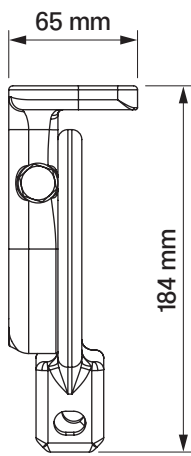

wall installation

tilt angle

**wall bracket**

giant

colour palette	<b>RAL</b>
electric drive	<b>yes</b>
manual drive	<b>yes</b>
maximum width	<b>5.0 m</b>
maximum projection	<b>3.1 m</b>
cassette	<b>no</b>
optional hood	<b>no</b>
tilt angle	<b>5°-70° (wall) 5°-85° (ceiling)</b>
fabric	<b>140 patterns</b>
valance	<b>yes</b>

ceiling installation

wall installation

tilt angle

**universal bracket left**

malta

universal bracket right  
malta

colour palette	<b>RAL</b>
electric drive	<b>yes</b>
manual drive	<b>yes</b>
maximum width	<b>5.3 m</b>
maximum projection	<b>2.5 m</b>
cassette	<b>no</b>
optional hood	<b>yes</b>
tilt angle	<b>5°-40°</b>
fabric	<b>140 patterns</b>
valance	<b>yes</b>