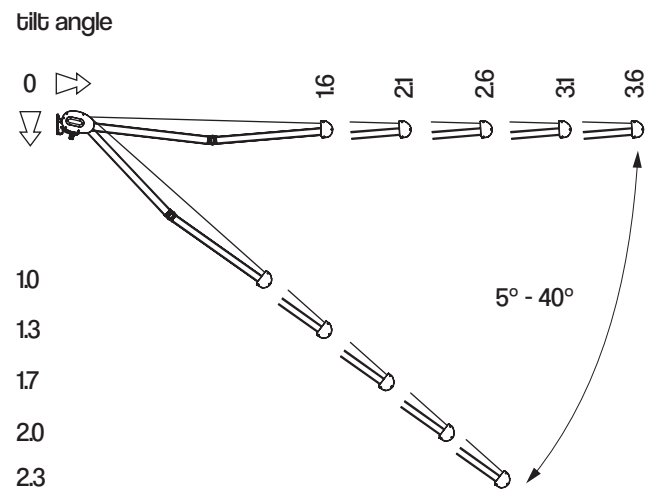

installation to rafters

wall installation

ceiling installation

**wall bracket**  
casablanca  
dekar

**ceiling bracket**  
casablanca  
dekar

**Under-roof bracket**

casablanca  
dakar

colour palette	<b>RAL</b>
electric drive	<b>yes</b>
manual drive	<b>no</b>
maximum width	<b>7.0 m</b>
maximum projection	<b>3.6 m</b>
cassette	<b>yes</b>
optional hood	<b>no</b>
tilt angle	<b>5°-35°</b>
fabric	<b>140 patterns</b>
valance	<b>no</b>