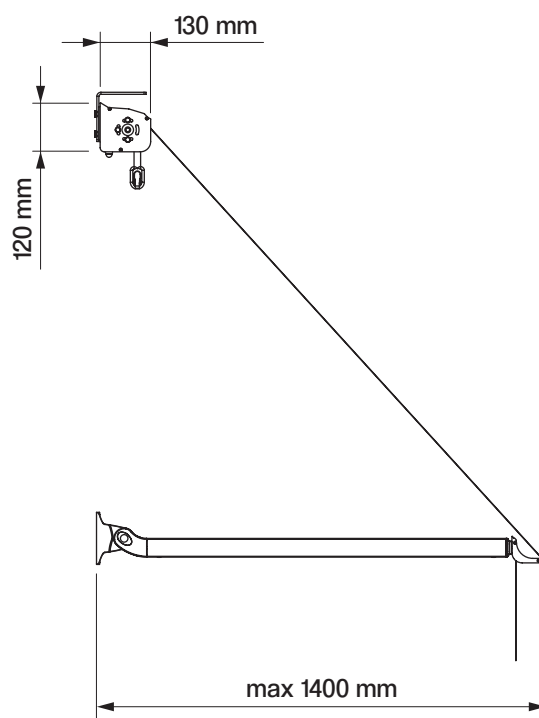

Italia universal bracket  
(wall/ceiling)

italia  
balcony italia

arm wall bracket

italia  
box italia

**internal niche bracket**

italia  
box italia

colour palette	<b>RAL</b>
electric drive	<b>no</b>
manual drive	<b>yes</b>
maximum width	<b>5.0 m</b>
maximum projection	<b>0.7 m</b>
cassette	<b>no</b>
optional hood	<b>no</b>
fabric	<b>140 patterns</b>
valance	<b>yes</b>

Installation to the arm hook (lowered arm)

Installation to the arm hook

Installation to the arm

**Italia universal bracket  
(wall/ceiling)**

balcony italia  
italia

colour palette	<b>RAL</b>
electric drive	<b>yes</b>
manual drive	<b>yes</b>
maximum width	<b>5.0 m</b>
maximum projection	<b>1.4 m</b>
cassette	<b>yes</b>
optional hood	<b>no</b>
fabric	<b>140 patterns</b>
valance	<b>yes</b>

**ceiling bracket**

italia box

**wall bracket**

italia box

internal niche bracket

italia  
italia box

Arm wall bracket

italia  
italia box