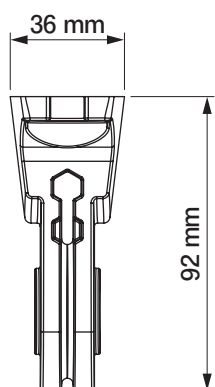

Italia universal bracket  
(wall/ceiling)

italia  
balcony italia

arm wall bracket

italia  
box italia

**internal niche bracket**

italia  
box italia

colour palette	<b>RAL</b>
electric drive	<b>no</b>
manual drive	<b>yes</b>
maximum width	<b>5.0 m</b>
maximum projection	<b>0.7 m</b>
cassette	<b>no</b>
optional hood	<b>no</b>
fabric	<b>140 patterns</b>
valance	<b>yes</b>

Installation to the arm hook (lowered arm)

Installation to the arm hook

Installation to the arm

**Italia universal bracket  
(wall/ceiling)**

balcony italia  
italia

colour palette	<b>RAL</b>
electric drive	<b>yes</b>
manual drive	<b>yes</b>
maximum width	<b>5.0 m</b>
maximum projection	<b>1.4 m</b>
cassette	<b>yes</b>
optional hood	<b>no</b>
fabric	<b>140 patterns</b>
valance	<b>yes</b>

**ceiling bracket**

italia box

**wall bracket**

italia box

internal niche bracket

italia  
italia box

Arm wall bracket

italia  
italia box

colour palette	<b>RAL</b>
electric drive	<b>no</b>
manual drive	<b>yes</b>
maximum height	<b>2.0 m</b>
minimum height	<b>1.1 m</b>
maximum projection	<b>4.0 m</b>
cassette	<b>yes</b>
fabric	<b>140 patterns</b>