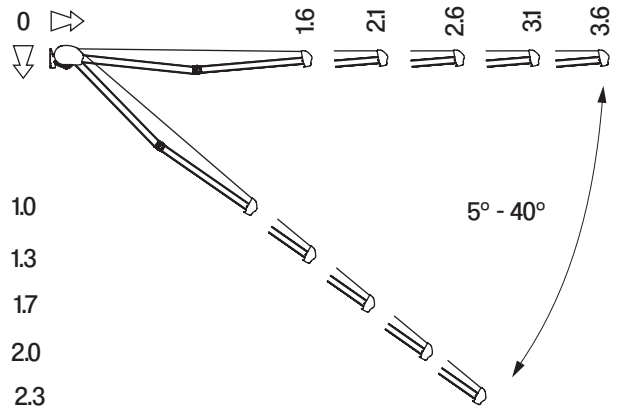

## under-roof bracket

palladio  
 corsica  
 silver plus  
 australia  
 jamaica  
 jamaica volant

colour palette	<b>RAL</b>
electric drive	<b>yes</b>
manual drive	<b>yes</b>
maximum width	<b>6.0 m</b>
maximum projection	<b>3.6 m</b>
cassette	<b>yes</b>
optional hood	<b>no</b>
tilt angle	<b>5°-40°</b>
fabric	<b>140 patterns</b>
valance	<b>yes</b>

tilt angle

installation to rafters

ceiling installation

wall installation

**wall bracket**

dakar  
casablanca

**ceiling bracket**

dakar  
casablanca