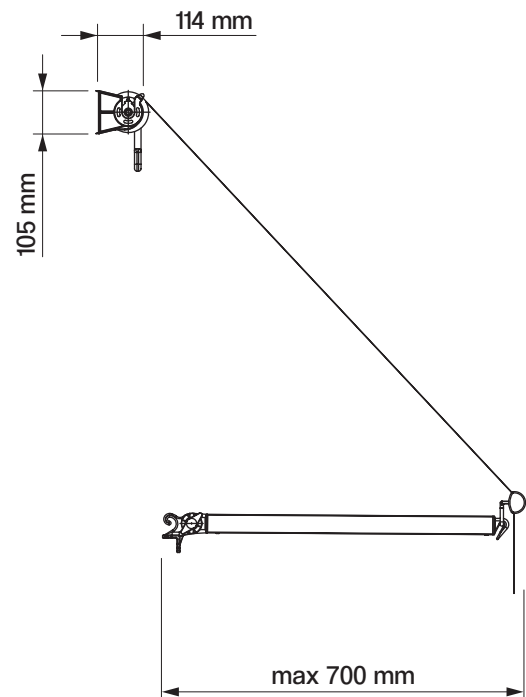

Installation to the arm hook

Installation to the arm