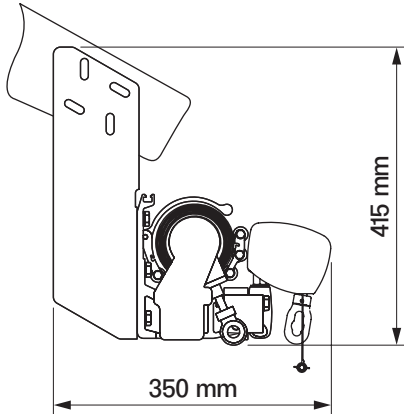

installation to rafters