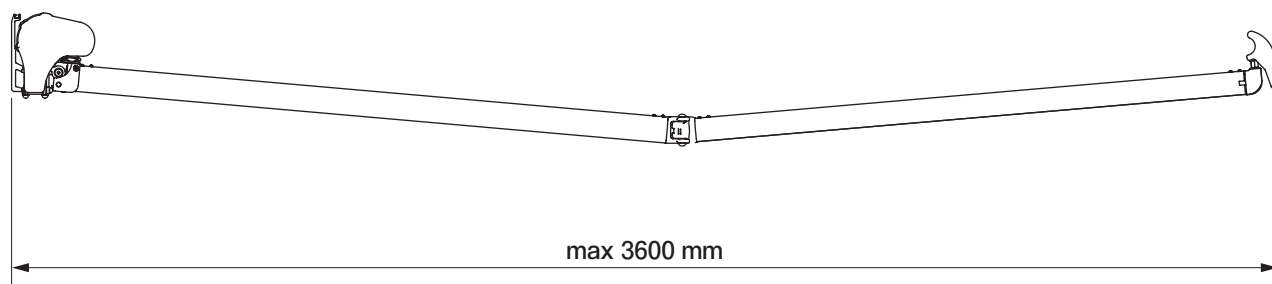

## ceiling bracket

jamaica volant  
 corsica  
 silver plus  
 australia  
 jamaica  
 palladio

**under-roof bracket**

jamaica volant  
corsica  
silver plus  
australia  
jamaica  
palladio

colour palette	<b>RAL</b>
electric drive	<b>yes</b>
manual drive	<b>yes</b>
maximum width	<b>7.0 m</b>
maximum projection	<b>3.6 m</b>
cassette	<b>yes</b>
optional hood	<b>no</b>
tilt angle	<b>5°-50°</b>
fabric	<b>140 patterns</b>
valance	<b>yes</b>

overlapping arms option

tilt angle

installation to rafters

ceiling installation

wall installation