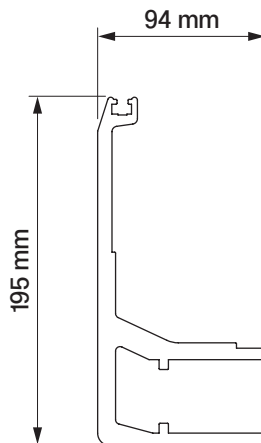

installation to rafters

wall installation

ceiling installation

**wall bracket**  
casablanca  
dekar

**ceiling bracket**  
casablanca  
dekar

**Under-roof bracket**

casablanca  
dakar

colour palette	<b>RAL</b>
electric drive	<b>yes</b>
manual drive	<b>no</b>
maximum width	<b>7.0 m</b>
maximum projection	<b>3.6 m</b>
cassette	<b>yes</b>
optional hood	<b>no</b>
tilt angle	<b>5°-35°</b>
fabric	<b>140 patterns</b>
valance	<b>no</b>

tilt angle

installation to rafters

ceiling installation

wall installation