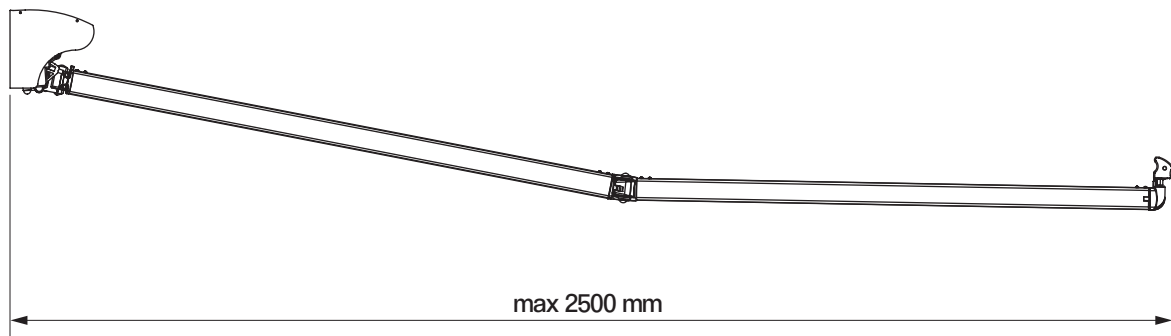

wall installation

tilt angle

**wall bracket**

giant

colour palette	<b>RAL</b>
electric drive	<b>yes</b>
manual drive	<b>yes</b>
maximum width	<b>5.0 m</b>
maximum projection	<b>3.1 m</b>
cassette	<b>no</b>
optional hood	<b>no</b>
tilt angle	<b>5°-70° (wall) 5°-85° (ceiling)</b>
fabric	<b>140 patterns</b>
valance	<b>yes</b>

ceiling installation

wall installation

tilt angle

**universal bracket left**

malta

universal bracket right  
malta

colour palette	<b>RAL</b>
electric drive	<b>yes</b>
manual drive	<b>yes</b>
maximum width	<b>5.3 m</b>
maximum projection	<b>2.5 m</b>
cassette	<b>no</b>
optional hood	<b>yes</b>
tilt angle	<b>5°-40°</b>
fabric	<b>140 patterns</b>
valance	<b>yes</b>

overlapping arms option

tilt angle

installation to rafters

ceiling installation

wall installation with hood

wall installation