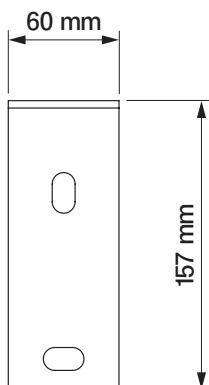

ceiling bracket

corsica
silver plus
australia
jamaica
jamaica volant
palladio