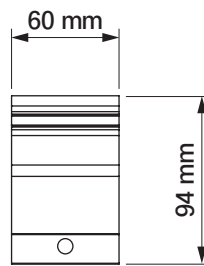

wall bracket

silver plus
corsica
australia
jamaica
jamaica volant
palladio