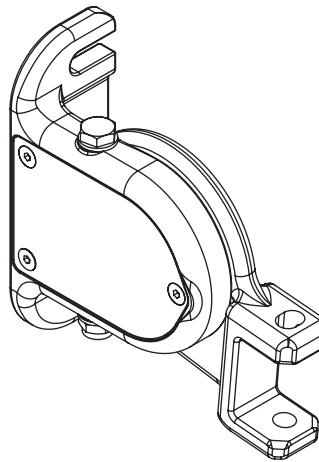

wall installation

tilt angle

**wall bracket**

giant

colour palette	<b>RAL</b>
electric drive	<b>yes</b>
manual drive	<b>yes</b>
maximum width	<b>5.0 m</b>
maximum projection	<b>3.1 m</b>
cassette	<b>no</b>
optional hood	<b>no</b>
tilt angle	<b>5°-70° (wall) 5°-85° (ceiling)</b>
fabric	<b>140 patterns</b>
valance	<b>yes</b>

ceiling installation

wall installation

tilt angle

**universal bracket left**

malta

universal bracket right  
malta

colour palette	<b>RAL</b>
electric drive	<b>yes</b>
manual drive	<b>yes</b>
maximum width	<b>5.3 m</b>
maximum projection	<b>2.5 m</b>
cassette	<b>no</b>
optional hood	<b>yes</b>
tilt angle	<b>5°-40°</b>
fabric	<b>140 patterns</b>
valance	<b>yes</b>