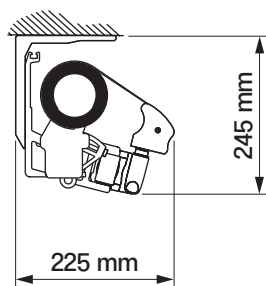

ceiling installation