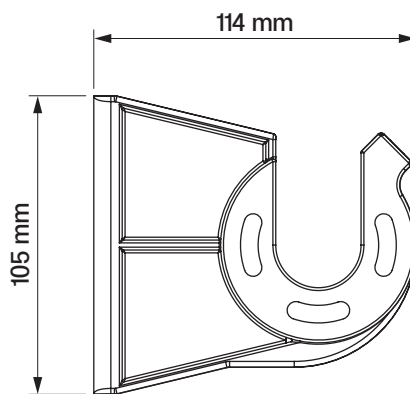

Italia universal bracket  
(wall/ceiling)

italia  
balcony italia

arm wall bracket

italia  
box italia

**internal niche bracket**

italia  
box italia

colour palette	<b>RAL</b>
electric drive	<b>no</b>
manual drive	<b>yes</b>
maximum width	<b>5.0 m</b>
maximum projection	<b>0.7 m</b>
cassette	<b>no</b>
optional hood	<b>no</b>
fabric	<b>140 patterns</b>
valance	<b>yes</b>

Installation to the arm hook (lowered arm)

Installation to the arm hook

Installation to the arm

**Italia universal bracket  
(wall/ceiling)**

balcony italia  
italia

colour palette	<b>RAL</b>
electric drive	<b>yes</b>
manual drive	<b>yes</b>
maximum width	<b>5.0 m</b>
maximum projection	<b>1.4 m</b>
cassette	<b>yes</b>
optional hood	<b>no</b>
fabric	<b>140 patterns</b>
valance	<b>yes</b>

**ceiling bracket**

italia box

**wall bracket**

italia box

internal niche bracket

italia  
italia box

Arm wall bracket

italia  
italia box