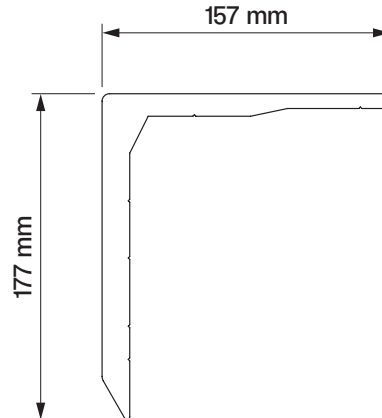

ceiling bracket

silver plus
corsica
australia
jamaica
jamaica volant
palladio