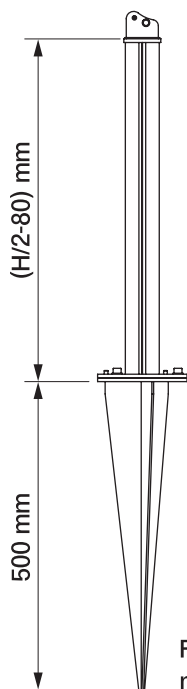

bracket for the wall mounting