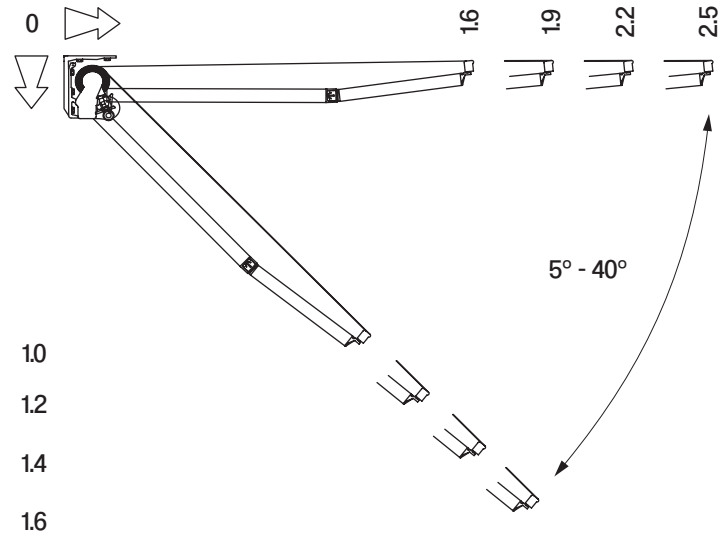

ceiling installation

wall installation

tilt angle

**universal bracket left**

malta

universal bracket right  
malta

colour palette	<b>RAL</b>
electric drive	<b>yes</b>
manual drive	<b>yes</b>
maximum width	<b>5.3 m</b>
maximum projection	<b>2.5 m</b>
cassette	<b>no</b>
optional hood	<b>yes</b>
tilt angle	<b>5°-40°</b>
fabric	<b>140 patterns</b>
valance	<b>yes</b>

overlapping arms option

tilt angle

installation to rafters

ceiling installation

wall installation with hood

wall installation