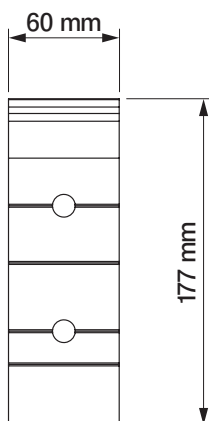

ceiling bracket

corsica
silver plus
australia
jamaica
jamaica volant
palladio