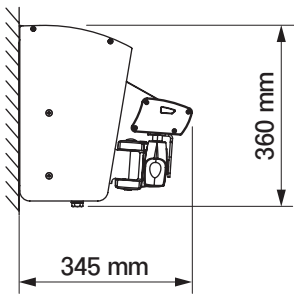

wall installation

tilt angle

**wall bracket**

giant

colour palette	<b>RAL</b>
electric drive	<b>yes</b>
manual drive	<b>yes</b>
maximum width	<b>5.0 m</b>
maximum projection	<b>3.1 m</b>
cassette	<b>no</b>
optional hood	<b>no</b>
tilt angle	<b>5°-70° (wall) 5°-85° (ceiling)</b>
fabric	<b>140 patterns</b>
valance	<b>yes</b>