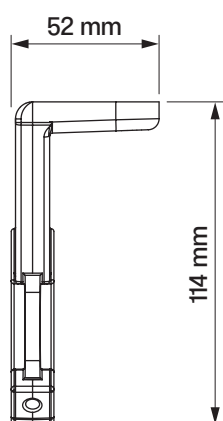

tilt angle

installation to rafters

ceiling installation

wall installation

**wall bracket**

dakar  
casablanca

**ceiling bracket**

dakar  
casablanca

Italia universal bracket  
(wall/ceiling)

italia  
balcony italia

arm wall bracket

italia  
box italia

**internal niche bracket**

italia  
box italia

colour palette	<b>RAL</b>
electric drive	<b>no</b>
manual drive	<b>yes</b>
maximum width	<b>5.0 m</b>
maximum projection	<b>0.7 m</b>
cassette	<b>no</b>
optional hood	<b>no</b>
fabric	<b>140 patterns</b>
valance	<b>yes</b>

Installation to the arm hook (lowered arm)

Installation to the arm hook

Installation to the arm

**Italia universal bracket  
(wall/ceiling)**

balcony italia  
italia

colour palette	<b>RAL</b>
electric drive	<b>yes</b>
manual drive	<b>yes</b>
maximum width	<b>5.0 m</b>
maximum projection	<b>1.4 m</b>
cassette	<b>yes</b>
optional hood	<b>no</b>
fabric	<b>140 patterns</b>
valance	<b>yes</b>

**ceiling bracket**

italia box

**wall bracket**

italia box

internal niche bracket

italia  
italia box

Arm wall bracket

italia  
italia box