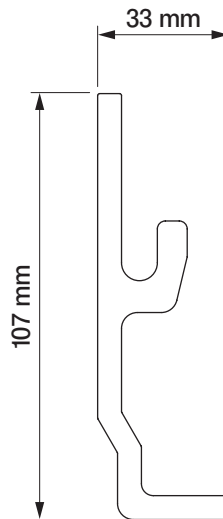

Italia universal bracket  
(wall/ceiling)

italia  
balcony italia

arm wall bracket

italia  
box italia

**internal niche bracket**

italia  
box italia

colour palette	<b>RAL</b>
electric drive	<b>no</b>
manual drive	<b>yes</b>
maximum width	<b>5.0 m</b>
maximum projection	<b>0.7 m</b>
cassette	<b>no</b>
optional hood	<b>no</b>
fabric	<b>140 patterns</b>
valance	<b>yes</b>

Installation to the arm hook (lowered arm)

Installation to the arm hook

Installation to the arm

**Italia universal bracket  
(wall/ceiling)**

balcony italia  
italia

colour palette	<b>RAL</b>
electric drive	<b>yes</b>
manual drive	<b>yes</b>
maximum width	<b>5.0 m</b>
maximum projection	<b>1.4 m</b>
cassette	<b>yes</b>
optional hood	<b>no</b>
fabric	<b>140 patterns</b>
valance	<b>yes</b>

**ceiling bracket**

italia box

**wall bracket**

italia box

internal niche bracket

italia  
italia box

Arm wall bracket

italia  
italia box