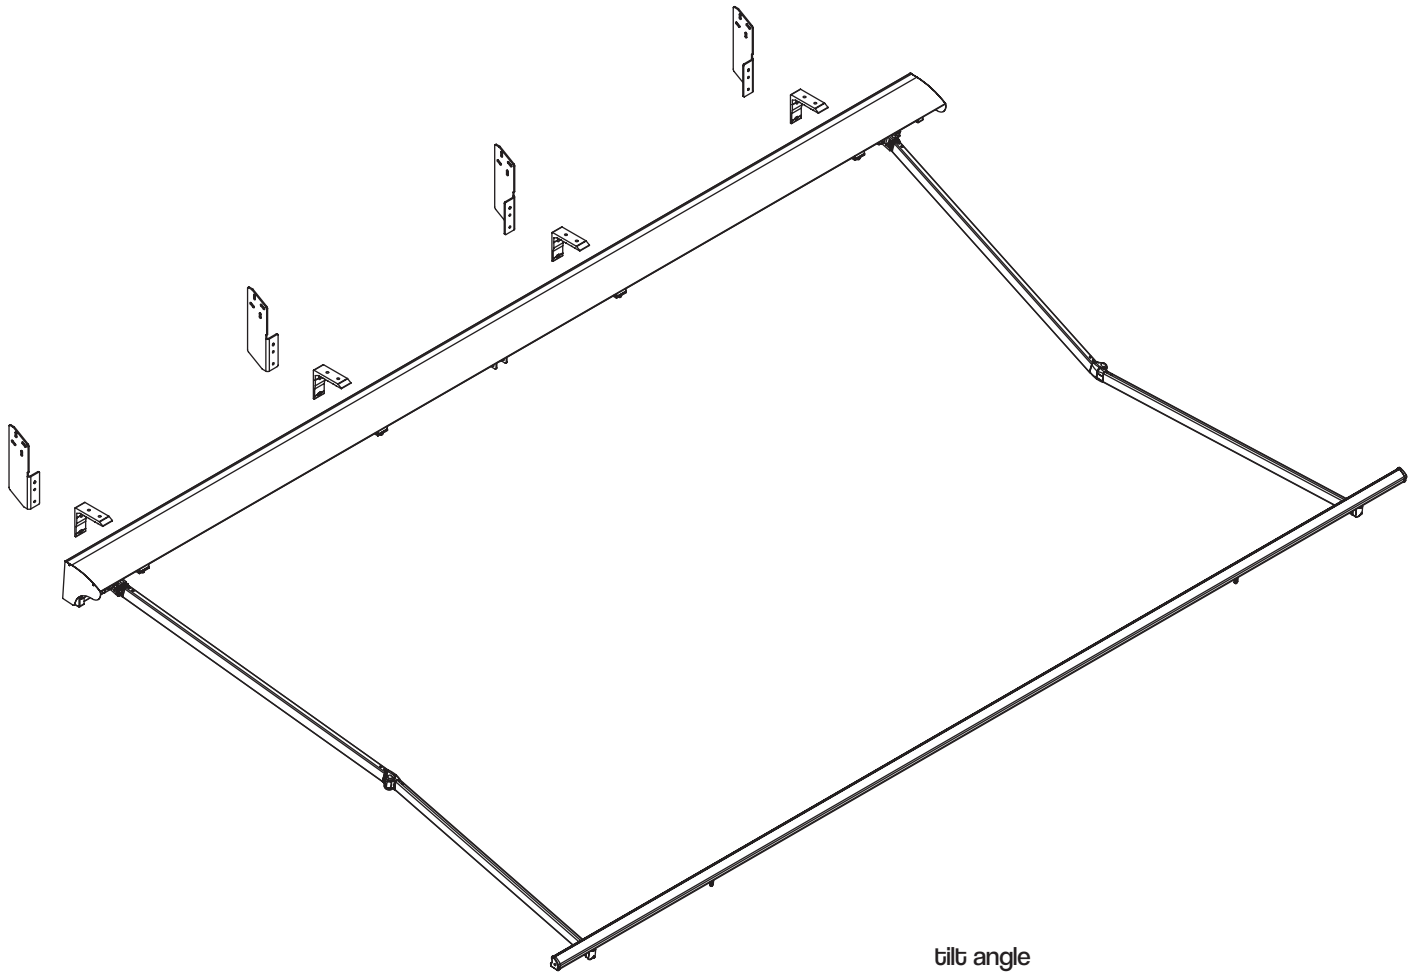

wall installation

tilt angle

**wall bracket**

giant

colour palette	<b>RAL</b>
electric drive	<b>yes</b>
manual drive	<b>yes</b>
maximum width	<b>5.0 m</b>
maximum projection	<b>3.1 m</b>
cassette	<b>no</b>
optional hood	<b>no</b>
tilt angle	<b>5°-70° (wall) 5°-85° (ceiling)</b>
fabric	<b>140 patterns</b>
valance	<b>yes</b>

ceiling installation

wall installation

tilt angle

**universal bracket left**

malta

universal bracket right  
malta

colour palette	<b>RAL</b>
electric drive	<b>yes</b>
manual drive	<b>yes</b>
maximum width	<b>5.3 m</b>
maximum projection	<b>2.5 m</b>
cassette	<b>no</b>
optional hood	<b>yes</b>
tilt angle	<b>5°-40°</b>
fabric	<b>140 patterns</b>
valance	<b>yes</b>

overlapping arms option

tilt angle

installation to rafters

ceiling installation

wall installation with hood

wall installation