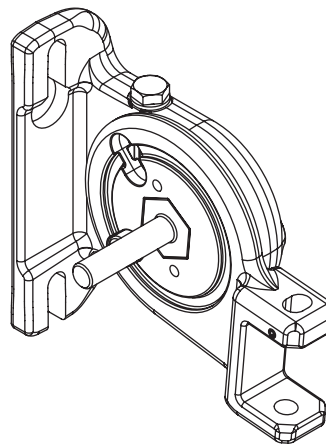

ceiling installation

wall installation

tilt angle

**universal bracket left**

malta

universal bracket right  
malta

colour palette	<b>RAL</b>
electric drive	<b>yes</b>
manual drive	<b>yes</b>
maximum width	<b>5.3 m</b>
maximum projection	<b>2.5 m</b>
cassette	<b>no</b>
optional hood	<b>yes</b>
tilt angle	<b>5°-40°</b>
fabric	<b>140 patterns</b>
valance	<b>yes</b>

overlapping arms option

tilt angle

installation to rafters

ceiling installation

wall installation with hood

wall installation