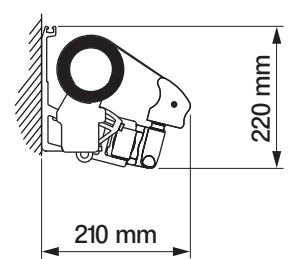

wall installation

tilt angle

**wall bracket**

giant

colour palette	<b>RAL</b>
electric drive	<b>yes</b>
manual drive	<b>yes</b>
maximum width	<b>5.0 m</b>
maximum projection	<b>3.1 m</b>
cassette	<b>no</b>
optional hood	<b>no</b>
tilt angle	<b>5°-70° (wall) 5°-85° (ceiling)</b>
fabric	<b>140 patterns</b>
valance	<b>yes</b>

ceiling installation

wall installation

tilt angle

**universal bracket left**

malta

universal bracket right  
malta

colour palette	<b>RAL</b>
electric drive	<b>yes</b>
manual drive	<b>yes</b>
maximum width	<b>5.3 m</b>
maximum projection	<b>2.5 m</b>
cassette	<b>no</b>
optional hood	<b>yes</b>
tilt angle	<b>5°-40°</b>
fabric	<b>140 patterns</b>
valance	<b>yes</b>

overlapping arms option

tilt angle

installation to rafters

ceiling installation

wall installation with hood

wall installation