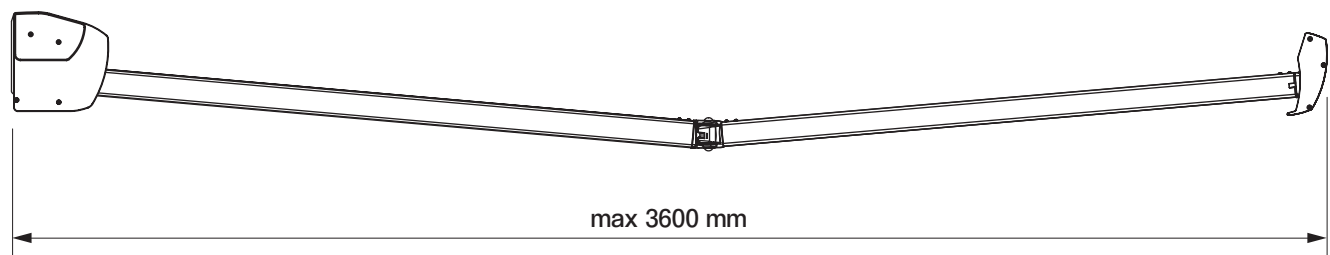

installation to rafters

wall installation

ceiling installation

**wall bracket**  
casablanca  
dekar

**ceiling bracket**  
casablanca  
dekar

**Under-roof bracket**

casablanca  
dakar

colour palette	<b>RAL</b>
electric drive	<b>yes</b>
manual drive	<b>no</b>
maximum width	<b>7.0 m</b>
maximum projection	<b>3.6 m</b>
cassette	<b>yes</b>
optional hood	<b>no</b>
tilt angle	<b>5°-35°</b>
fabric	<b>140 patterns</b>
valance	<b>no</b>

tilt angle

installation to rafters

ceiling installation

wall installation