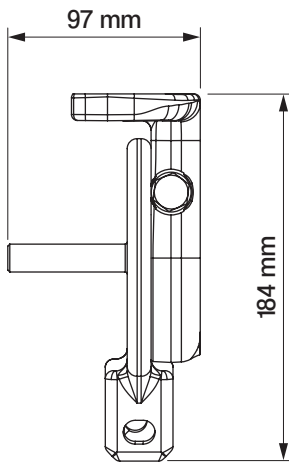

wall installation

tilt angle

**wall bracket**

giant

colour palette	<b>RAL</b>
electric drive	<b>yes</b>
manual drive	<b>yes</b>
maximum width	<b>5.0 m</b>
maximum projection	<b>3.1 m</b>
cassette	<b>no</b>
optional hood	<b>no</b>
tilt angle	<b>5°-70° (wall) 5°-85° (ceiling)</b>
fabric	<b>140 patterns</b>
valance	<b>yes</b>

ceiling installation

wall installation

tilt angle

**universal bracket left**

malta

universal bracket right  
malta

colour palette	<b>RAL</b>
electric drive	<b>yes</b>
manual drive	<b>yes</b>
maximum width	<b>5.3 m</b>
maximum projection	<b>2.5 m</b>
cassette	<b>no</b>
optional hood	<b>yes</b>
tilt angle	<b>5°-40°</b>
fabric	<b>140 patterns</b>
valance	<b>yes</b>