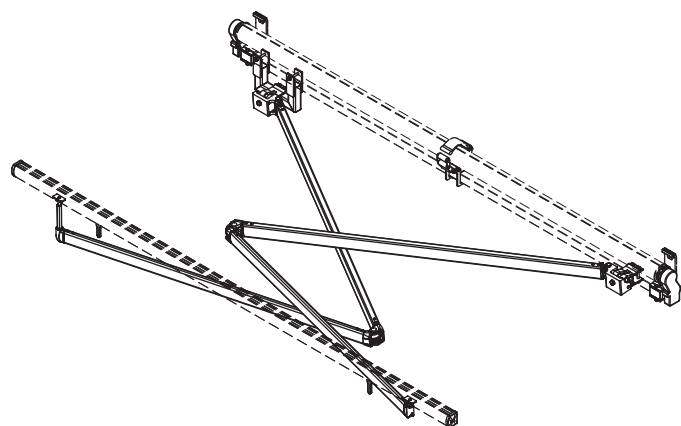

overlapping arms option

tilt angle

installation to rafters

ceiling installation

wall installation with hood

wall installation

## ceiling bracket

jamaica volant  
 corsica  
 silver plus  
 australia  
 jamaica  
 palladio

**under-roof bracket**

jamaica volant  
corsica  
silver plus  
australia  
jamaica  
palladio

colour palette	<b>RAL</b>
electric drive	<b>yes</b>
manual drive	<b>yes</b>
maximum width	<b>7.0 m</b>
maximum projection	<b>3.6 m</b>
cassette	<b>yes</b>
optional hood	<b>no</b>
tilt angle	<b>5°-50°</b>
fabric	<b>140 patterns</b>
valance	<b>yes</b>

overlapping arms option

tilt angle

installation to rafters

ceiling installation

wall installation