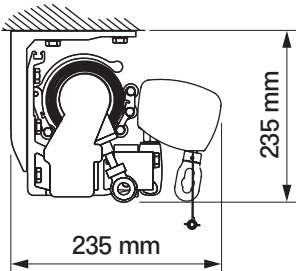

ceiling installation