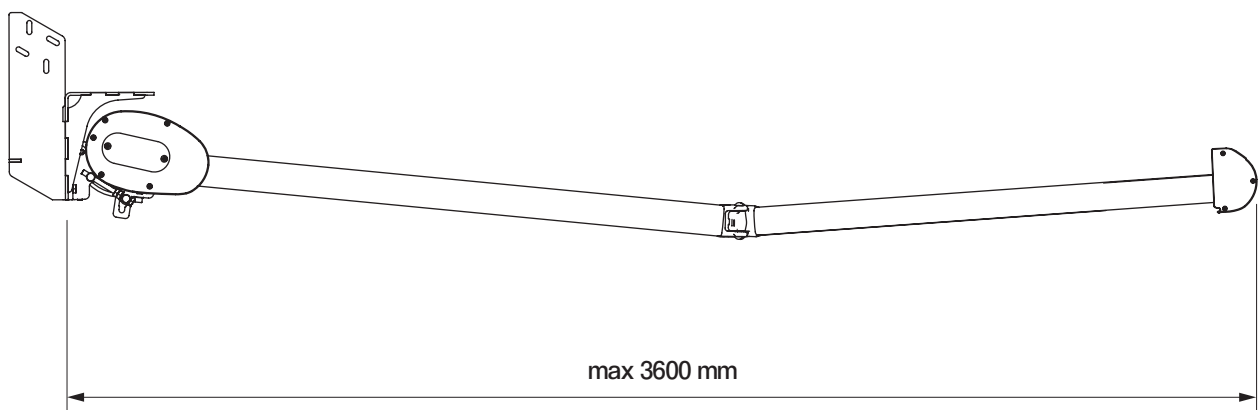

colour palette	RAL
electric drive	yes
manual drive	yes
maximum width	6.0 m
maximum projection	3.6 m
cassette	yes
optional hood	no
tilt angle	5°-40°
fabric	140 patterns
valance	no