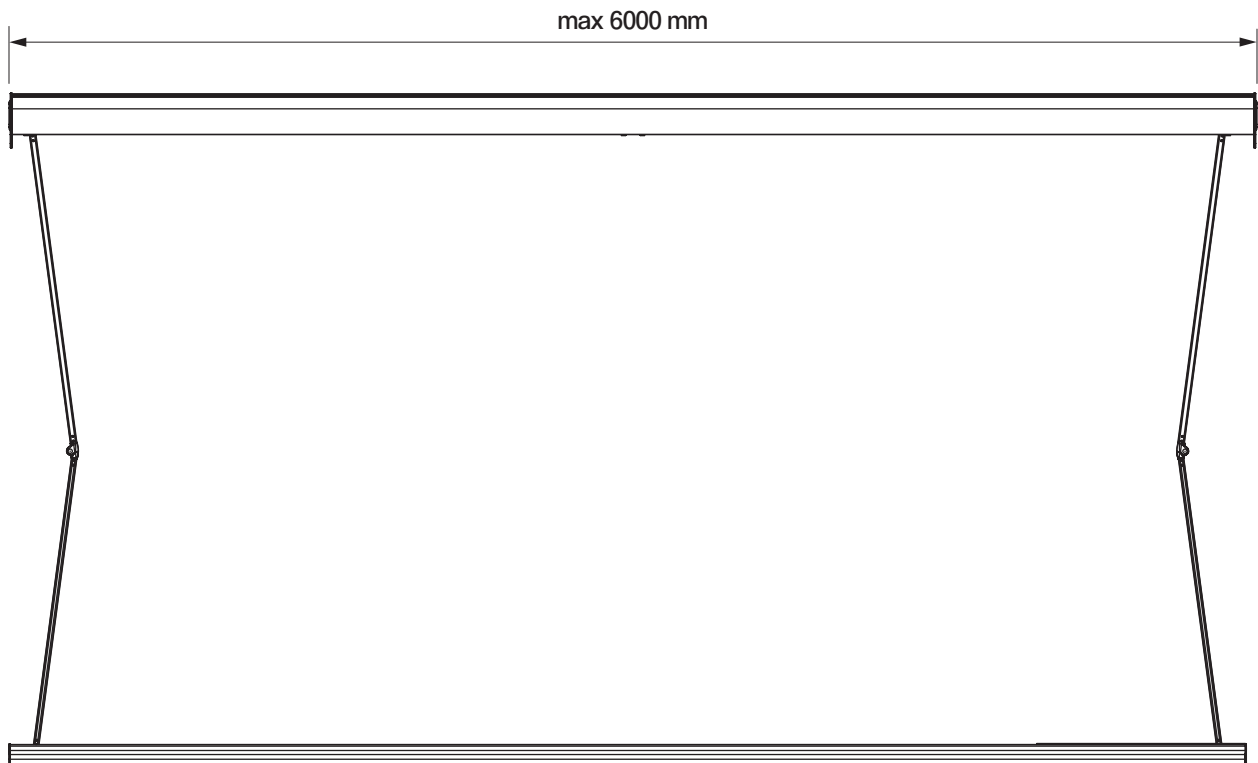

technical  
catalogue  
**AWNINGS**

1<sup>st</sup> edition/2015

colour palette	<b>RAL</b>
electric drive	<b>yes</b>
manual drive	<b>yes</b>
maximum width	<b>6.0 m</b>
maximum projection	<b>3.6 m</b>
cassette	<b>yes</b>
optional hood	<b>no</b>
tilt angle	<b>5°-40°</b>
fabric	<b>140 patterns</b>
valance	<b>no</b>

installation to rafters

wall installation

ceiling installation

**wall bracket**  
casablanca  
dekar

**ceiling bracket**  
casablanca  
dekar

**Under-roof bracket**

casablanca  
dakar

colour palette	<b>RAL</b>
electric drive	<b>yes</b>
manual drive	<b>no</b>
maximum width	<b>7.0 m</b>
maximum projection	<b>3.6 m</b>
cassette	<b>yes</b>
optional hood	<b>no</b>
tilt angle	<b>5°-35°</b>
fabric	<b>140 patterns</b>
valance	<b>no</b>