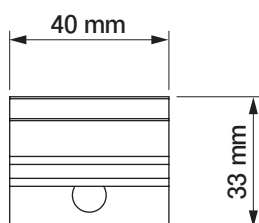

Italia universal bracket  
(wall/ceiling)

italia  
balcony italia

arm wall bracket

italia  
box italia

**internal niche bracket**

italia  
box italia

colour palette	<b>RAL</b>
electric drive	<b>no</b>
manual drive	<b>yes</b>
maximum width	<b>5.0 m</b>
maximum projection	<b>0.7 m</b>
cassette	<b>no</b>
optional hood	<b>no</b>
fabric	<b>140 patterns</b>
valance	<b>yes</b>

Installation to the arm hook (lowered arm)

Installation to the arm hook

Installation to the arm

**Italia universal bracket  
(wall/ceiling)**

balcony italia  
italia

colour palette	<b>RAL</b>
electric drive	<b>yes</b>
manual drive	<b>yes</b>
maximum width	<b>5.0 m</b>
maximum projection	<b>1.4 m</b>
cassette	<b>yes</b>
optional hood	<b>no</b>
fabric	<b>140 patterns</b>
valance	<b>yes</b>

**ceiling bracket**

italia box

**wall bracket**

italia box

internal niche bracket

italia  
italia box

Arm wall bracket

italia  
italia box