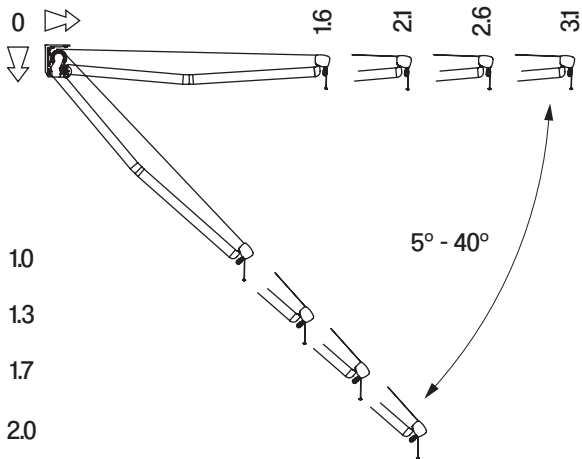

# Jamaica Volant

colour palette	<b>RAL</b>
electric drive	<b>yes</b>
manual drive	<b>yes</b>
maximum width	<b>6.0 m</b>
maximum projection	<b>3.1 m</b>
cassette	<b>no</b>
optional hood	<b>yes</b>
tilt angle	<b>5°-40°</b>
fabric	<b>140 patterns</b>
VOLANT valance - with manual drive	<b>yes</b>
• maximum height for Soltis and Suntech fabrics	<b>1.5 m</b>
• maximum height for acrylic fabrics	<b>1.2 m</b>

overlapping arms option

tilt angle

installation to rafters

ceiling installation

wall installation with hood

wall installation