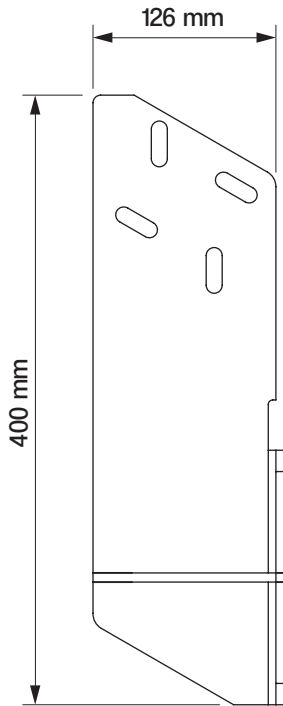

tilt angle

installation to rafters

ceiling installation

wall installation

**wall bracket**

dakar  
casablanca

**ceiling bracket**

dakar  
casablanca

**under-roof bracket**

dakar  
casablanca

colour palette	<b>RAL</b>
electric drive	<b>yes</b>
manual drive	<b>yes</b>
maximum width	<b>5.0 m</b>
maximum projection	<b>1.8 m</b>
cassette	<b>no</b>
optional hood	<b>no</b>
fabric	<b>140 patterns</b>
valance	<b>yes</b>