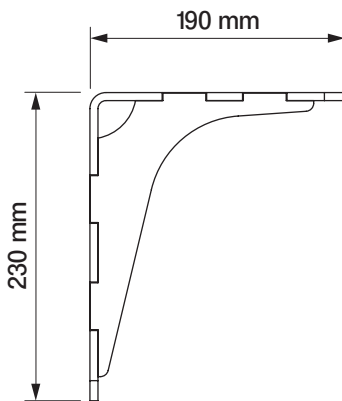

installation to rafters

wall installation

ceiling installation

**wall bracket**  
casablanca  
dekar

**ceiling bracket**  
casablanca  
dekar

**Under-roof bracket**

casablanca  
dakar

colour palette	<b>RAL</b>
electric drive	<b>yes</b>
manual drive	<b>no</b>
maximum width	<b>7.0 m</b>
maximum projection	<b>3.6 m</b>
cassette	<b>yes</b>
optional hood	<b>no</b>
tilt angle	<b>5°-35°</b>
fabric	<b>140 patterns</b>
valance	<b>no</b>

tilt angle

installation to rafters

ceiling installation

wall installation