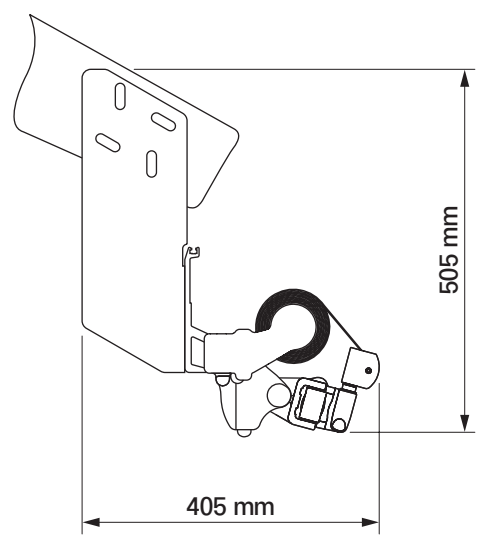

installation to rafters