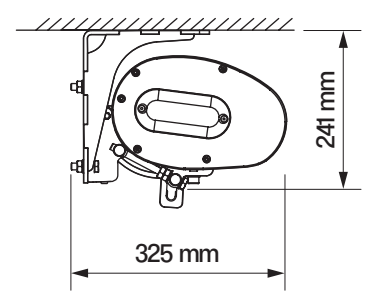

installation to rafters

wall installation

ceiling installation

**wall bracket**  
casablanca  
dekar

**ceiling bracket**  
casablanca  
dekar

**Under-roof bracket**

casablanca  
dakar

colour palette	<b>RAL</b>
electric drive	<b>yes</b>
manual drive	<b>no</b>
maximum width	<b>7.0 m</b>
maximum projection	<b>3.6 m</b>
cassette	<b>yes</b>
optional hood	<b>no</b>
tilt angle	<b>5°-35°</b>
fabric	<b>140 patterns</b>
valance	<b>no</b>