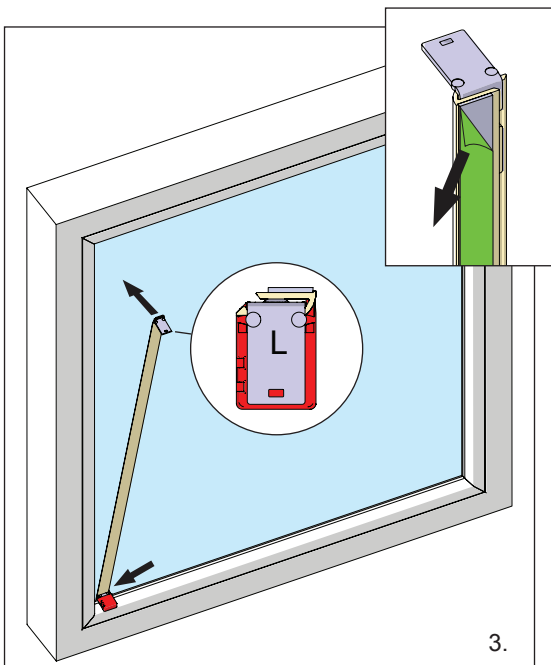

Cleaning Wipe NB
(246536)

1.

Optional. If silicone is used on window
or in room use the Tape Primer
Anti-silicone (246545)

2.

3.

4.

5.

6.