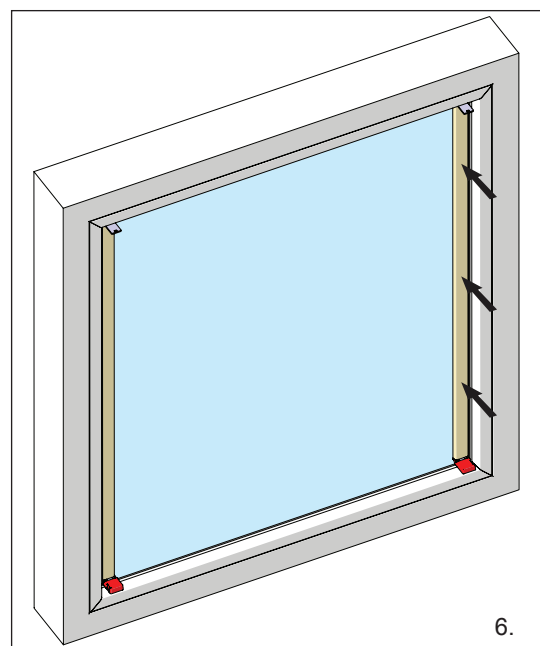

Cleaning Wipe NB
(246536)

1.

Optional. If silicone is used on window
or in room use the Tape Primer
Anti-silicone (246545)

2.

3.

4.

5.

6.