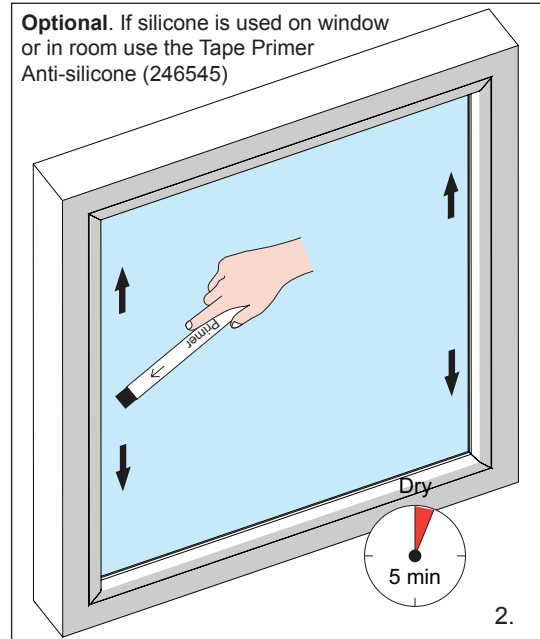

Cleaning Wipe NB
(246536)

1.

Optional. If silicone is used on window
or in room use the Tape Primer
Anti-silicone (246545)

2.

3.

4.

5.

6.