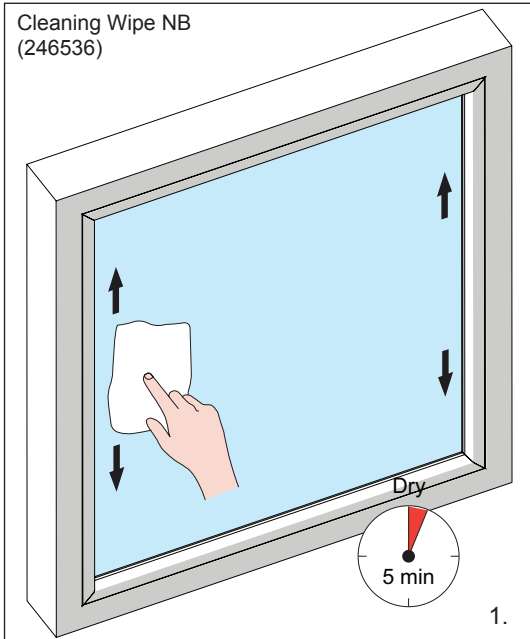

Cleaning Wipe NB
(246536)

1.

Optional. If silicone is used on window
or in room use the Tape Primer
Anti-silicone (246545)

2.

3.

4.

5.

6.