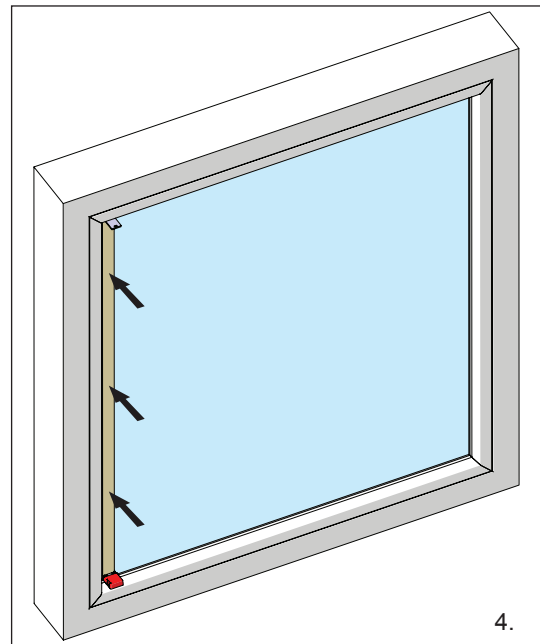

Cleaning Wipe NB
(246536)

1.

Optional. If silicone is used on window
or in room use the Tape Primer
Anti-silicone (246545)

2.

3.

4.

5.

6.