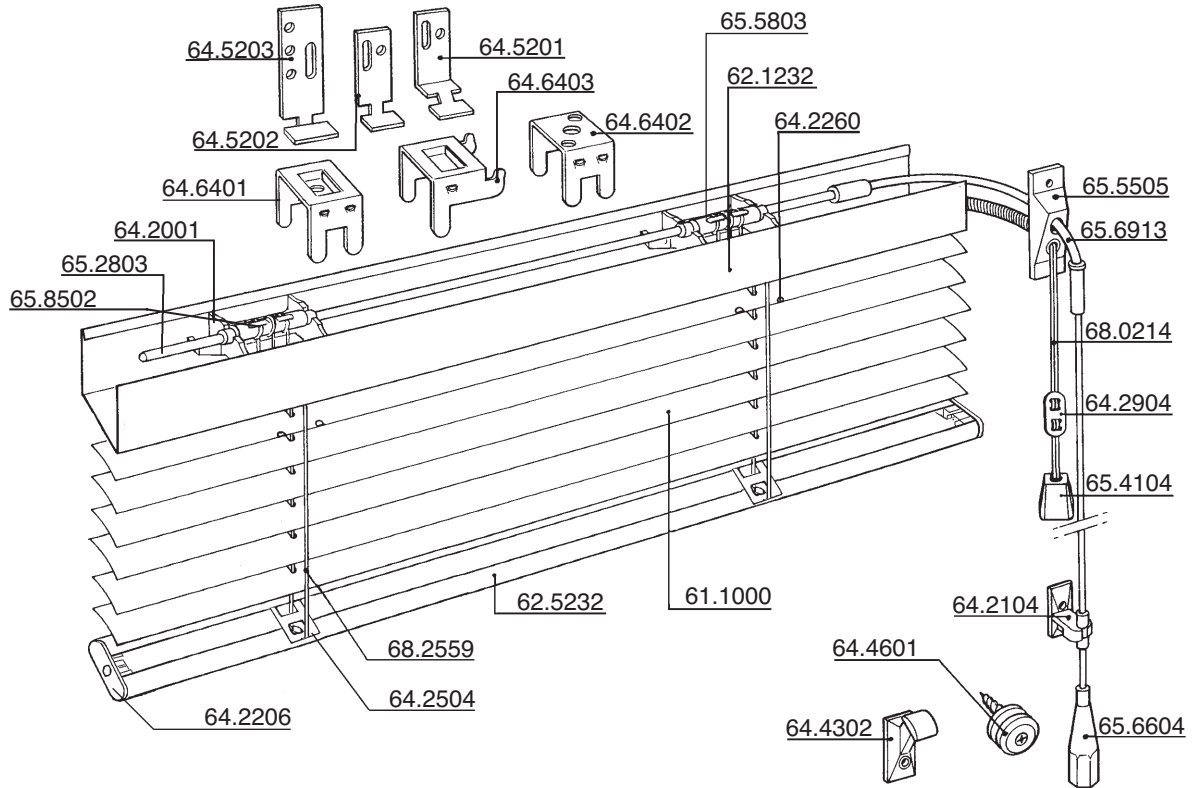

Artikel nr utan färgbeteckning
Article No. without colour notation
Bestell. Nr ohne Farbenbezeichnung
No. de code sans désignation de couleur
N° de articulo sin denominación de color