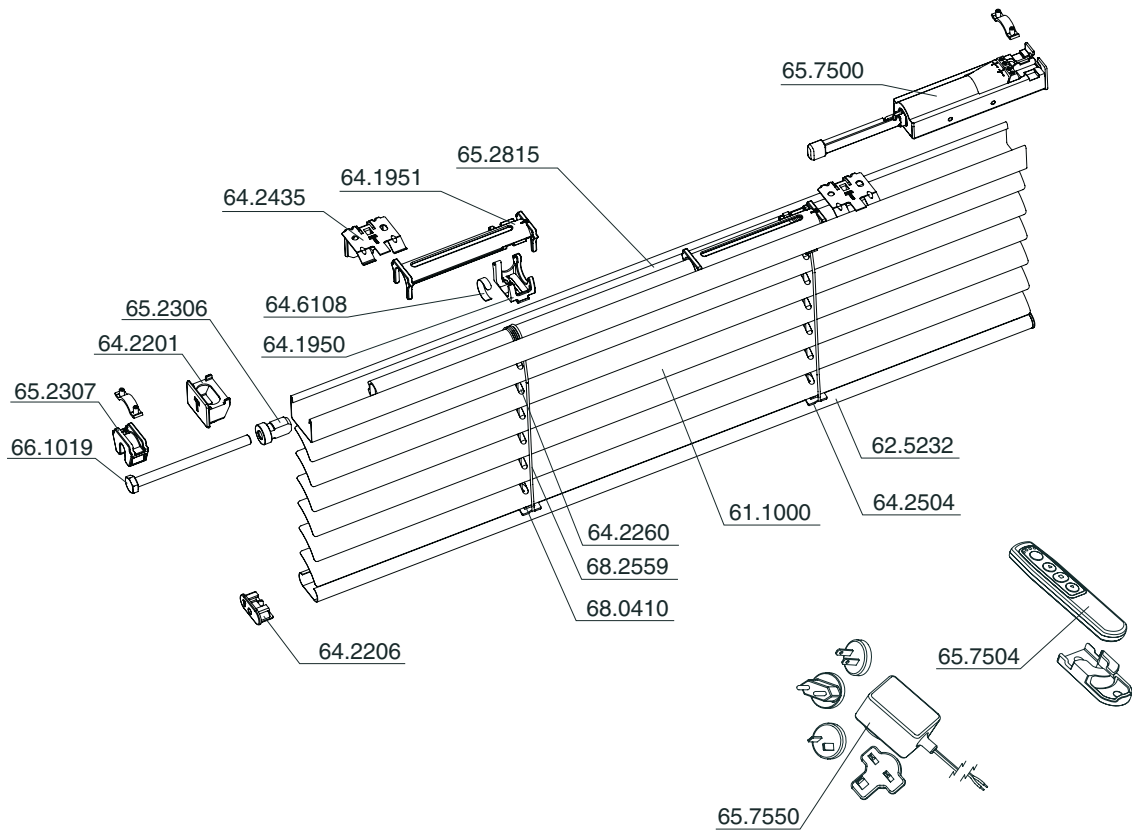

Bill of Material: Roulett 1.0 x 1.0 m Motorized

Description Article No Qty Unit