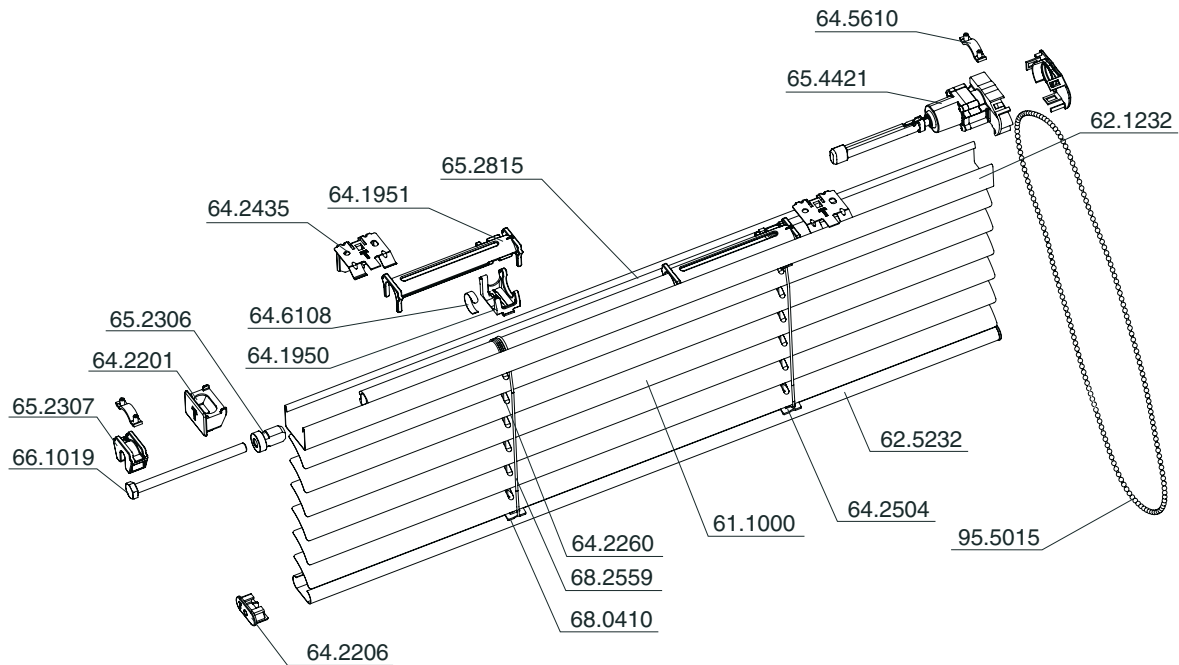

Bill of Material: Roulett 1.0 x 1.0 m Monocommand

Description	Article No	Qty	Unit
Slat	61.1000	45	m
Head rail	62.1232	0.988	m
Bottom rail	62.5232	1.0	m
Tape roll support	64.1950	3	pcs
Cover tape roll support	64.1951	3	pcs
Tilt rod	65.2815	0.83	m
Clip	64.6108	3	pcs
End Plug	65.2306	1	pc
Holder	65.2307	1	pc
Screw	66.1019	1	pc
Head rail end cap	64.2201	1	pc
Bottom rail end cap	64.2206	2	pcs
Tape lock button inside	64.2504	3	pcs
Tape spacer	64.2260	3	pcs
Installation bracket	64.2435	3	pcs
Cord	68.0410	3,6	m
String tape	68.2559	4.0	m
String clip	64.4503	3	pcs
Monocommand gear right	65.4421	1	pc
Continuous ball chain	95.5015	1	pc
Locking plate	64.5610	2	pcs