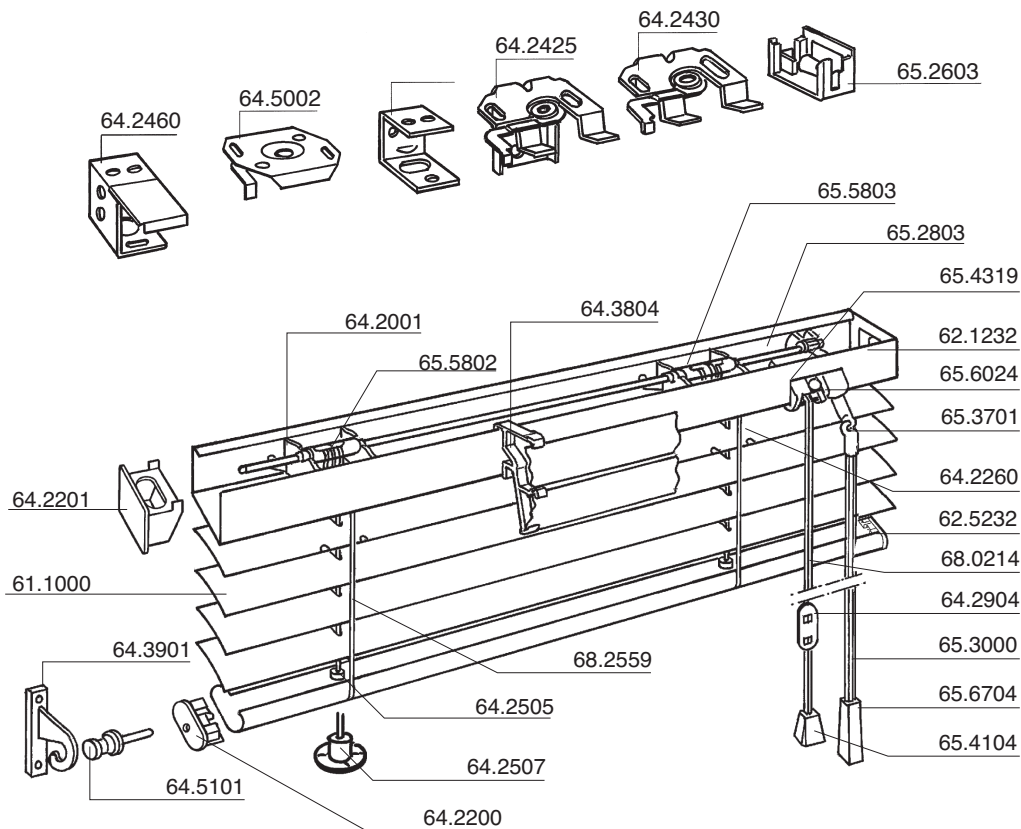

Bill of Material: Roulett 1.0 x 1.0 m Free-Hanging

Description	Article No	Qty	Unit
Slat	61.1000	45	m
Head rail	62.1232	1.0	m
Bottom rail	62.5232	1.0	m
Tape roll support	64.2001	3	pcs
Tape roll	65.5802	2	pcs
Tape roll	65.5803	1	pc
Head rail end cap	64.2201	2	pcs
Bottom rail end cap	64.2206	2	pcs
Tape lock button inside	64.2504	3	pcs
String clip	64.4502	3	pcs
Tape spacer	64.2260	3	pcs
Installation bracket	64.2425	3	pcs
Tilt rod D-axle	65.2803	0.9	m
Hollow wand - triangular	65.6690	0.7	m
Hook	65.3702	1	pc
Wand grip / Tassel	65.6710	2	pcs
Cord lock	65.4318	1	pc
Tilt gear	65.6025	1	pc
Cord	68.0214	7.0	m
String tape	68.2559	4.0	m

Bill of Material: Roulett 1.0 x 1.0 m Combi Free-Hanging

Description	Article No	Qty	Unit
Slat	61.1000	45	m
Head rail	62.1232	1.0	m
Bottom rail	62.5232	1.0	m
Tape roll support	64.2001	3	pcs
Tape roll	65.5802	2	pcs
Tape roll	65.5803	1	pcs
Head rail end cap	64.2201	2	pcs
Bottom rail end cap	64.2206	2	pcs
Tape lock button inside	64.2504	3	pcs
String clip	64.4502	3	pcs
Tape spacer	64.2260	3	pcs
Installation bracket	64.2425	3	pcs
Tilt rod	65.2803	0.9	m
Hollow wand - triangular	65.6690	0.7	m
Hook	65.3702	1	pcs
Wand grip / Tassel	65.6710	2	pcs
Cord lock	65.4319	1	pcs
Tilt gear	65.6024	1	pcs
Cord	68.0214	7.0	m
String tape	68.2559	4.0	m