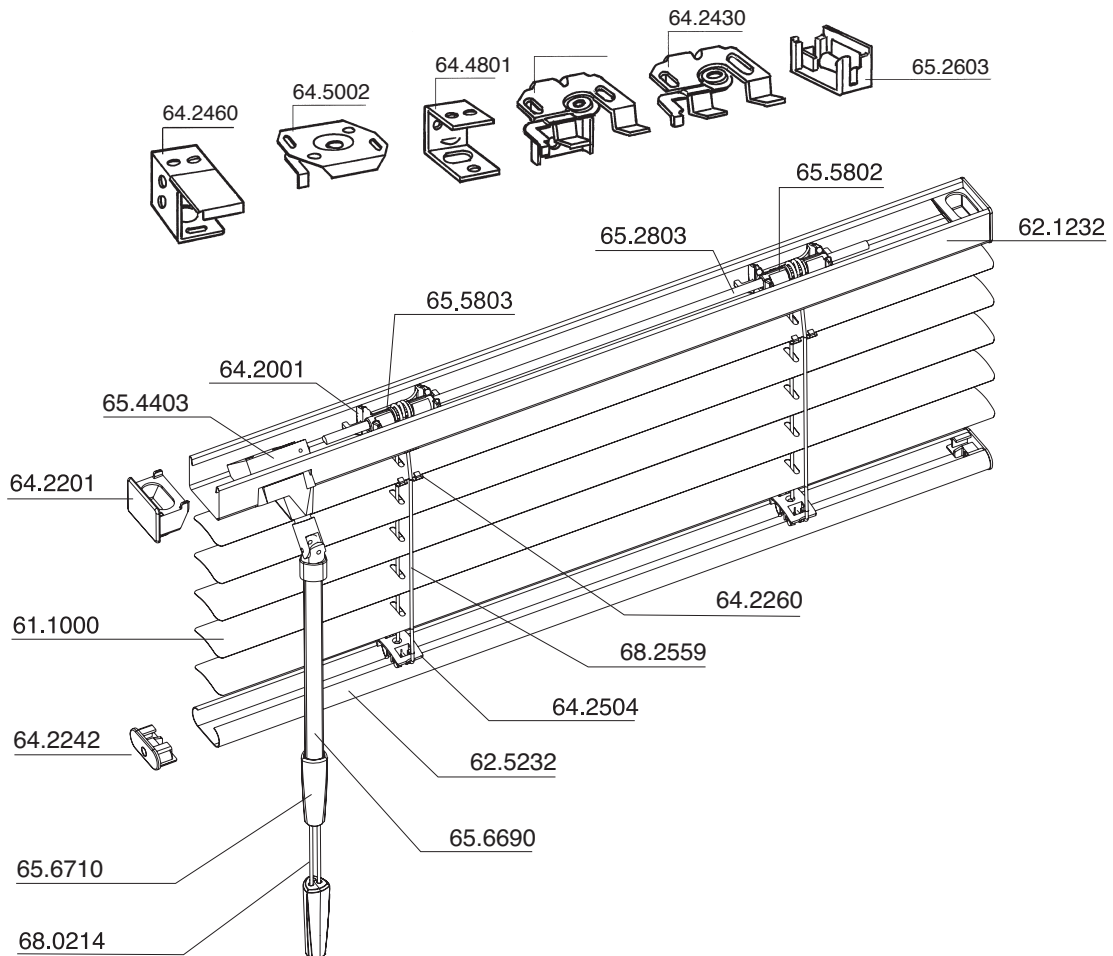

Bill of Material: Roulett 1.0 x 1.0 m Free-Hanging

Description	Article No	Qty	Unit
Slat	61.1000	45	m
Head rail	62.1232	1.0	m
Bottom rail	62.5232	1.0	m
Tape roll support	64.2001	3	pcs
Tape roll	65.5802	2	pcs
Tape roll	65.5803	1	pc
Head rail end cap	64.2201	2	pcs
Bottom rail end cap	64.2206	2	pcs
Tape lock button inside	64.2504	3	pcs
String clip	64.4502	3	pcs
Tape spacer	64.2260	3	pcs
Installation bracket	64.2425	3	pcs
Tilt rod D-axle	65.2803	0.9	m
Hollow wand - triangular	65.6690	0.7	m
Hook	65.3702	1	pc
Wand grip / Tassel	65.6710	2	pcs
Cord lock	65.4318	1	pc
Tilt gear	65.6025	1	pc
Cord	68.0214	7.0	m
String tape	68.2559	4.0	m

Bill of Material: Roulett 1.0 x 1.0 m Combi Free-Hanging

Description	Article No	Qty	Unit
Slat	61.1000	45	m
Head rail	62.1232	1.0	m
Bottom rail	62.5232	1.0	m
Tape roll support	64.2001	3	pcs
Tape roll	65.5802	2	pcs
Tape roll	65.5803	1	pcs
Head rail end cap	64.2201	2	pcs
Bottom rail end cap	64.2206	2	pcs
Tape lock button inside	64.2504	3	pcs
String clip	64.4502	3	pcs
Tape spacer	64.2260	3	pcs
Installation bracket	64.2425	3	pcs
Tilt rod	65.2803	0.9	m
Hollow wand - triangular	65.6690	0.7	m
Hook	65.3702	1	pcs
Wand grip / Tassel	65.6710	2	pcs
Cord lock	65.4319	1	pcs
Tilt gear	65.6024	1	pcs
Cord	68.0214	7.0	m
String tape	68.2559	4.0	m

Bill of Material: Roulett 1.0 x 1.0 m Ultra Wand Free-Hanging

Description	Article No	Qty	Unit
Slat	61.1000	45	m
Head rail	62.1232	1.0	m
Bottom rail	62.5232	1.0	m
Tape roll support	64.2001	3	pcs
Tape roll	65.5802	2	pcs
Tape roll	65.5803	1	pc
Head rail end cap	64.2201	2	pcs
Bottom rail end cap	64.2206	2	pcs
Tape lock button inside	64.2504	3	pcs
String clip	64.4502	3	pcs
Tape spacer	64.2260	3	pcs
Installation bracket	64.2425	3	pcs
Tilt rod D-axle	65.2803	0.9	m
Hollow wand - triangular	65.6690	0.7	m
Ultra wand - set Left	65.4403	1	pc
Wand grip / Tassel	65.6710	1	pcs
Cord	68.0214	7.0	m
String tape	68.2559	4.0	m