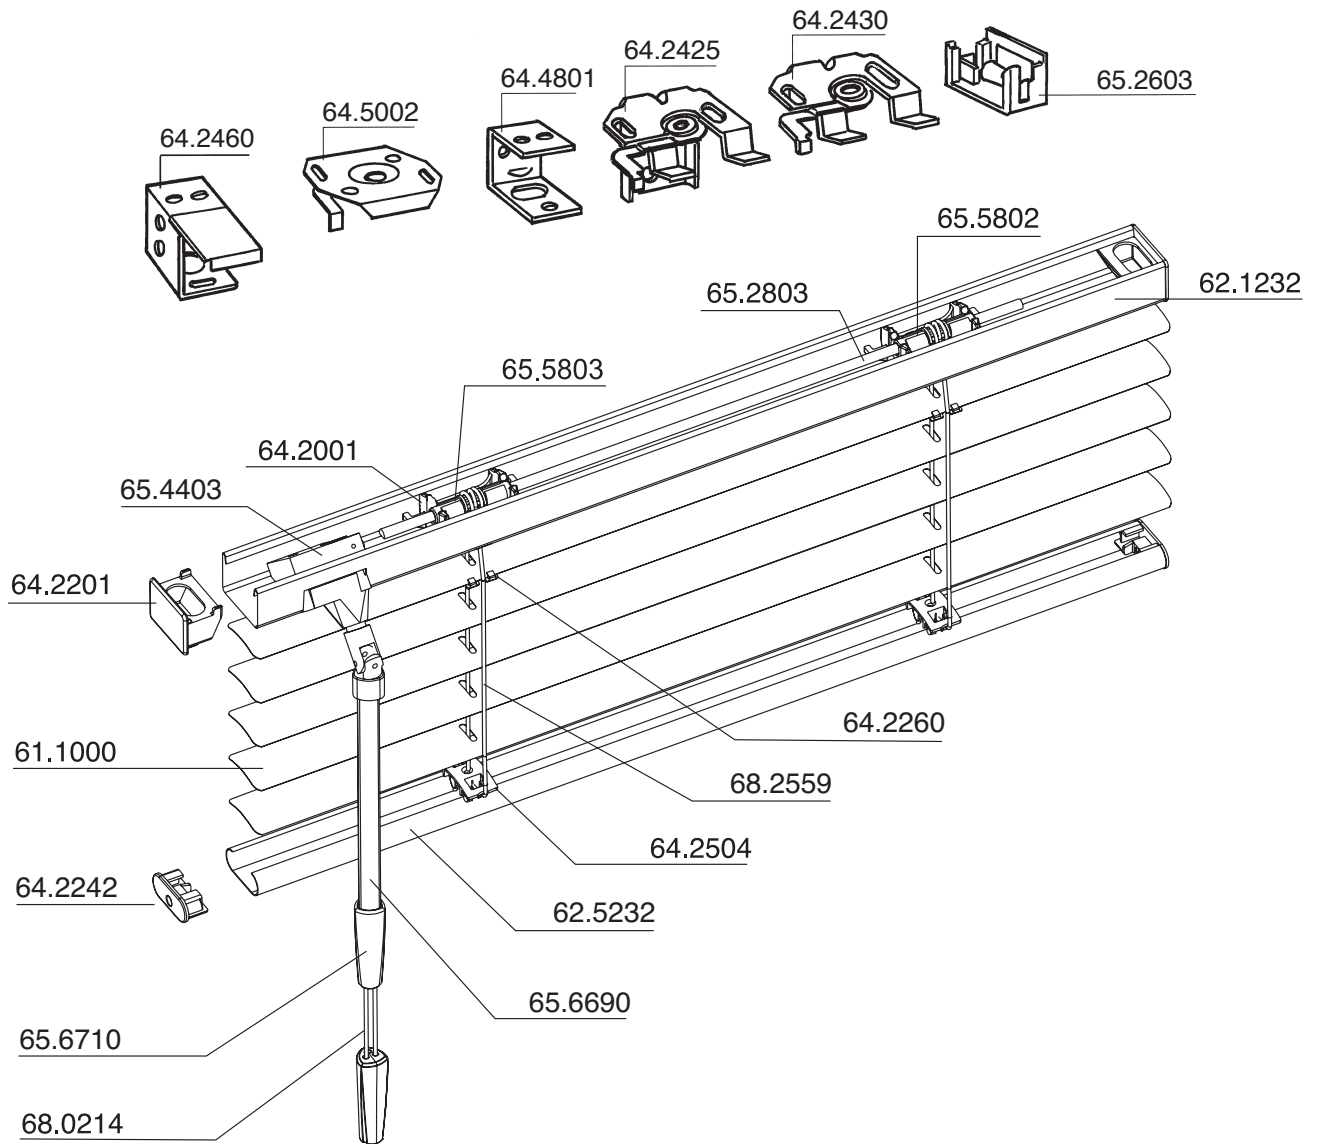

Exploded view Roulett Ultra Wand

Artikel nr utan färgbeteckning
Article No. without colour notation
Bestell. Nr ohne Farbenbezeichnung
No. de code sans désignation de couleur
N° de articulo sin denominación de color