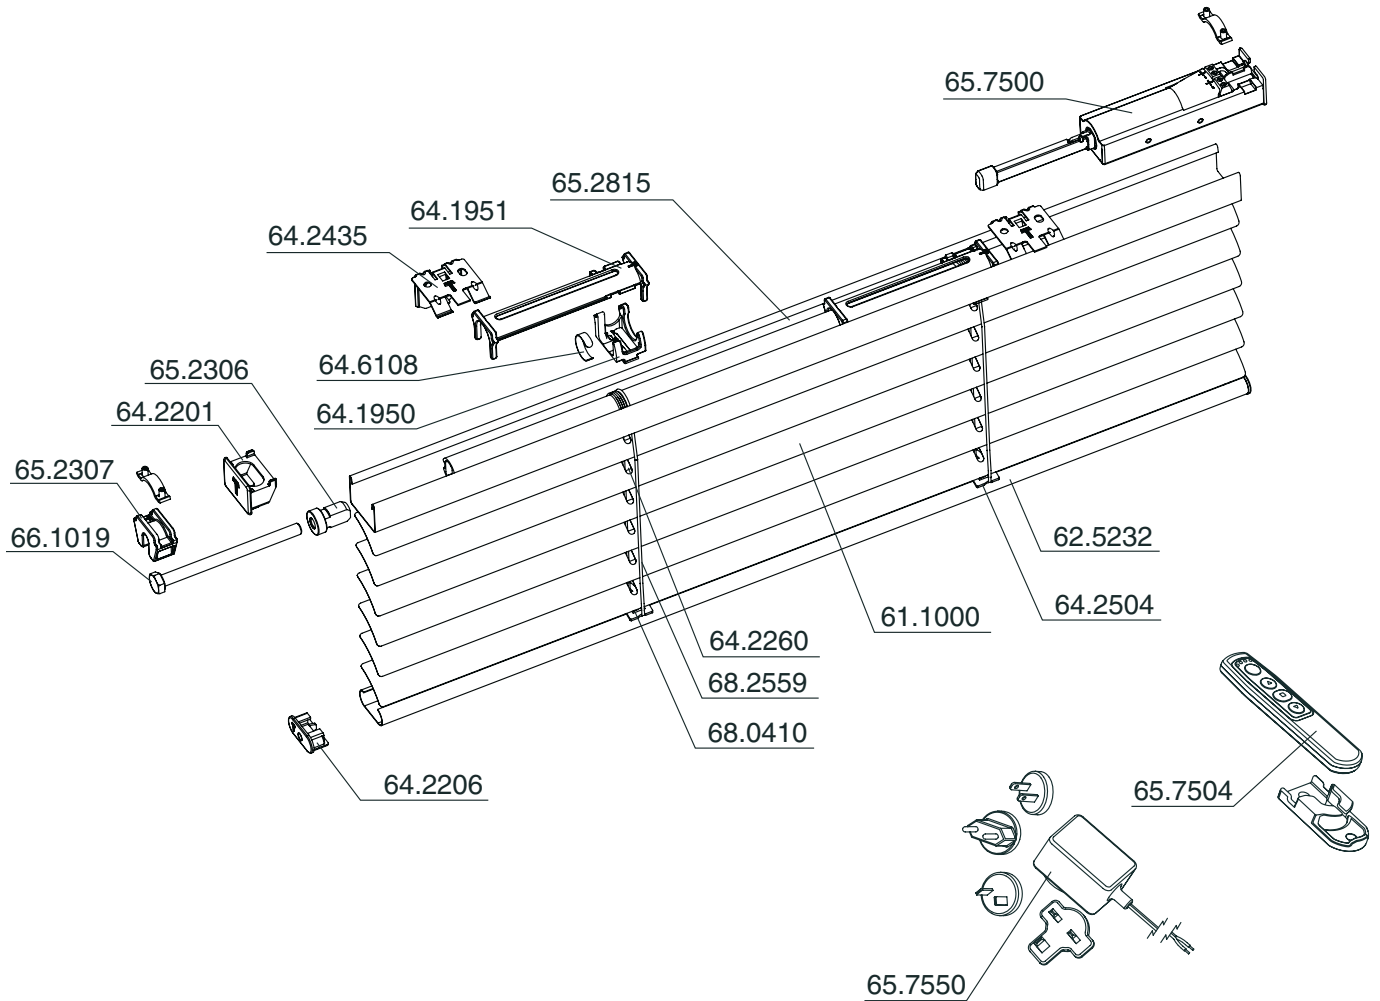

Exploded view Roulett Motorized