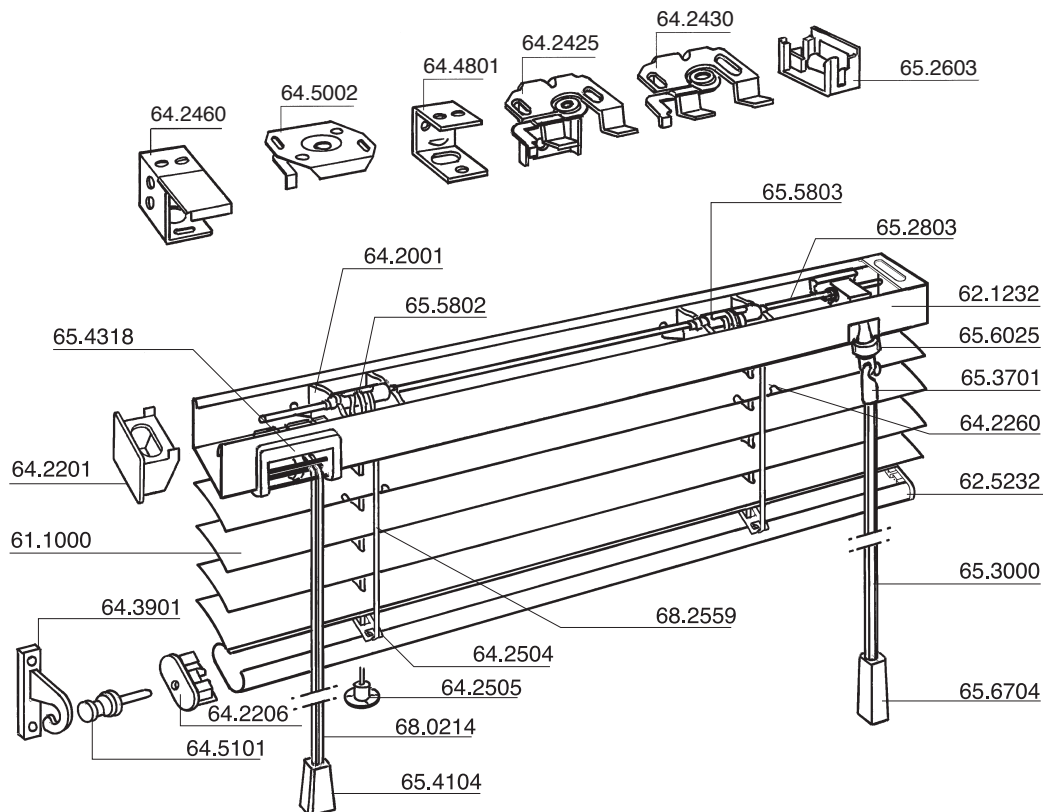

Exploded view Roulett between double-glazing (17,5x8 Bottom rail)

Artikel nr utan färgbeteckning

Article No. without colour notation

Bestell. Nr ohne Farbenbezeichnung

No. de code sans désignation de couleur

Bill of Material: Roulett 1.0 x 1.0 m Free-Hanging

Description	Article No	Qty	Unit
Slat	61.1000	45	m
Head rail	62.1232	1.0	m
Bottom rail	62.5232	1.0	m
Tape roll support	64.2001	3	pcs
Tape roll	65.5802	2	pcs
Tape roll	65.5803	1	pc
Head rail end cap	64.2201	2	pcs
Bottom rail end cap	64.2206	2	pcs
Tape lock button inside	64.2504	3	pcs
String clip	64.4502	3	pcs
Tape spacer	64.2260	3	pcs
Installation bracket	64.2425	3	pcs
Tilt rod D-axle	65.2803	0.9	m
Hollow wand - triangular	65.6690	0.7	m
Hook	65.3702	1	pc
Wand grip / Tassel	65.6710	2	pcs
Cord lock	65.4318	1	pc
Tilt gear	65.6025	1	pc
Cord	68.0214	7.0	m
String tape	68.2559	4.0	m

Bill of Material: Roulett 1.0 x 1.0 m Combi Free-Hanging

Description	Article No	Qty	Unit
Slat	61.1000	45	m
Head rail	62.1232	1.0	m
Bottom rail	62.5232	1.0	m
Tape roll support	64.2001	3	pcs
Tape roll	65.5802	2	pcs
Tape roll	65.5803	1	pcs
Head rail end cap	64.2201	2	pcs
Bottom rail end cap	64.2206	2	pcs
Tape lock button inside	64.2504	3	pcs
String clip	64.4502	3	pcs
Tape spacer	64.2260	3	pcs
Installation bracket	64.2425	3	pcs
Tilt rod	65.2803	0.9	m
Hollow wand - triangular	65.6690	0.7	m
Hook	65.3702	1	pcs
Wand grip / Tassel	65.6710	2	pcs
Cord lock	65.4319	1	pcs
Tilt gear	65.6024	1	pcs
Cord	68.0214	7.0	m
String tape	68.2559	4.0	m