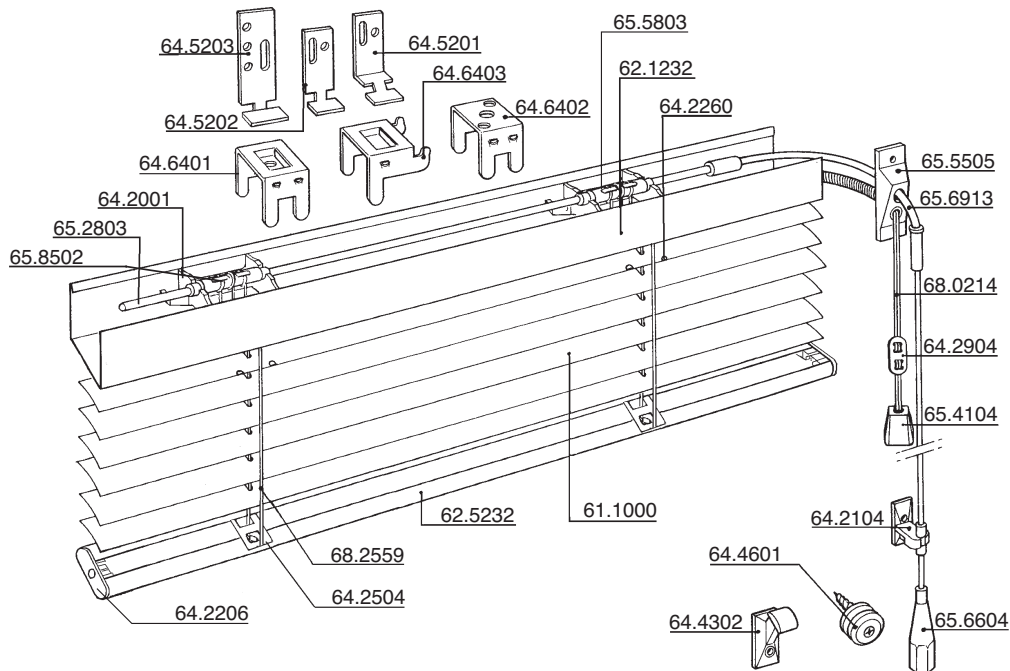

Bill of Material: Roulett 1.0 x 1.0 m between Double-glazing

Description	Article No	Qty	Unit
Slat	61.1000	45	m
Head rail	62.1232	1.0	m
Bottom rail	62.5232	1.0	m
Tape roll support	64.2001	3	pcs
Tape roll	65.5802	2	pcs
Tape roll	65.5803	1	pc
Bottom rail end cap	64.2206	2	pcs
Tape lock button inside	64.2504	3	pcs
Spring clip	64.4502	3	pcs
Tape spacer	64.2260	3	pcs
Installation bracket	64.6401	2	pcs
Installation hook bracket	64.5203	2	pcs
Tilt rod D-axle	65.2803	0.9	m
Plastic cleat	64.4601	1	pc
Torsion rod holder	64.2104	1	pc
Tassel	65.6710	1	pc
Cord guide	65.5505	1	pc
Bowden cable drive	65.6902	1	pc
Torsion rod ø 3.5 mm	65.6604	1	pc
Cord	68.0214	7.0	m
String tape	68.2559	4.0	m