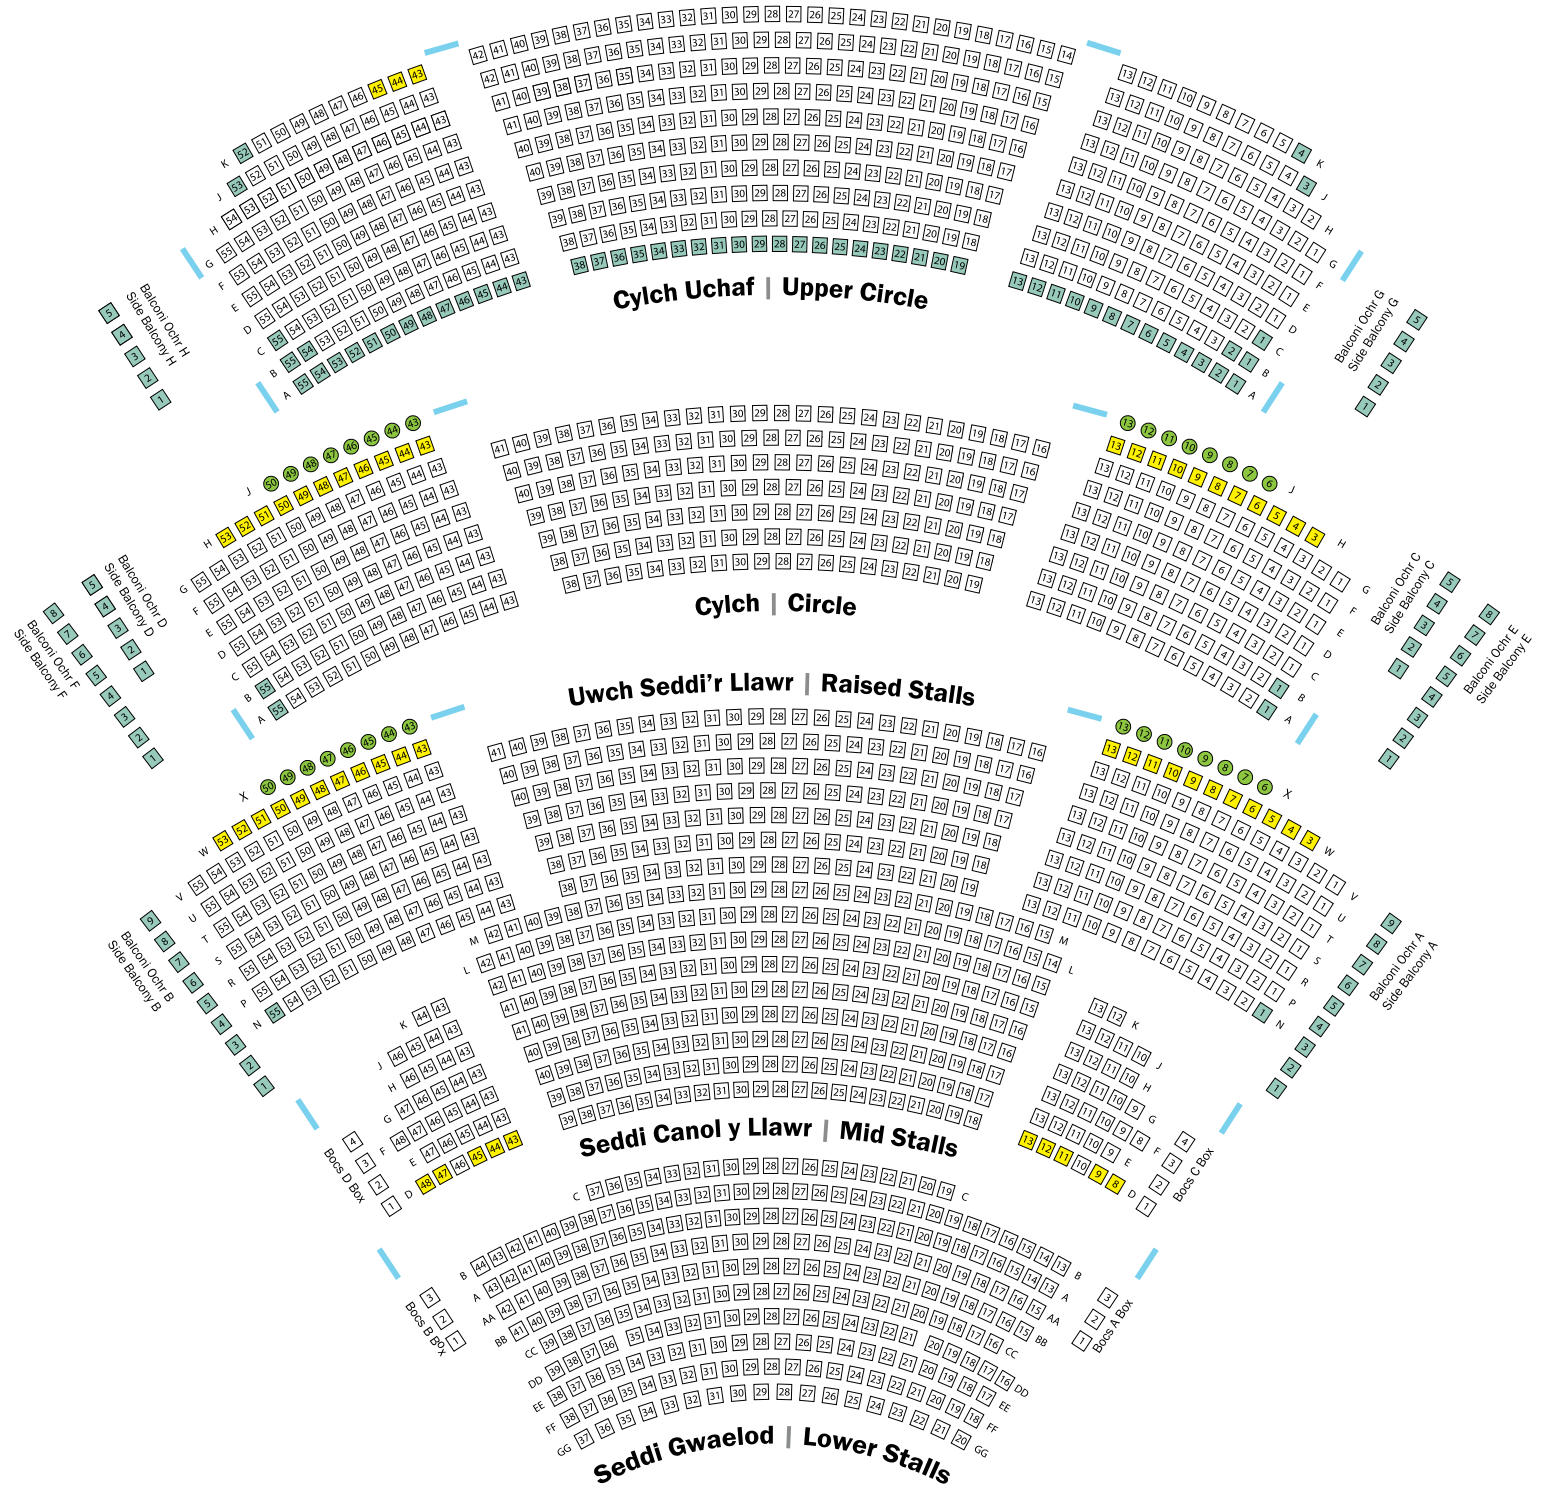

# Cynllun Seddi Theatr Donald Gordon

# Donald Gordon Theatre Seating Plan

-  Saffleoedd Cadair Olwyn a Gofalwyr  
Wheelchair & Carer spaces
-  Golwg Gyfyngedig  
Restricted View
-  Saffleoedd Sefyll  
Standing positions
-  Mynedfa  
Entrance