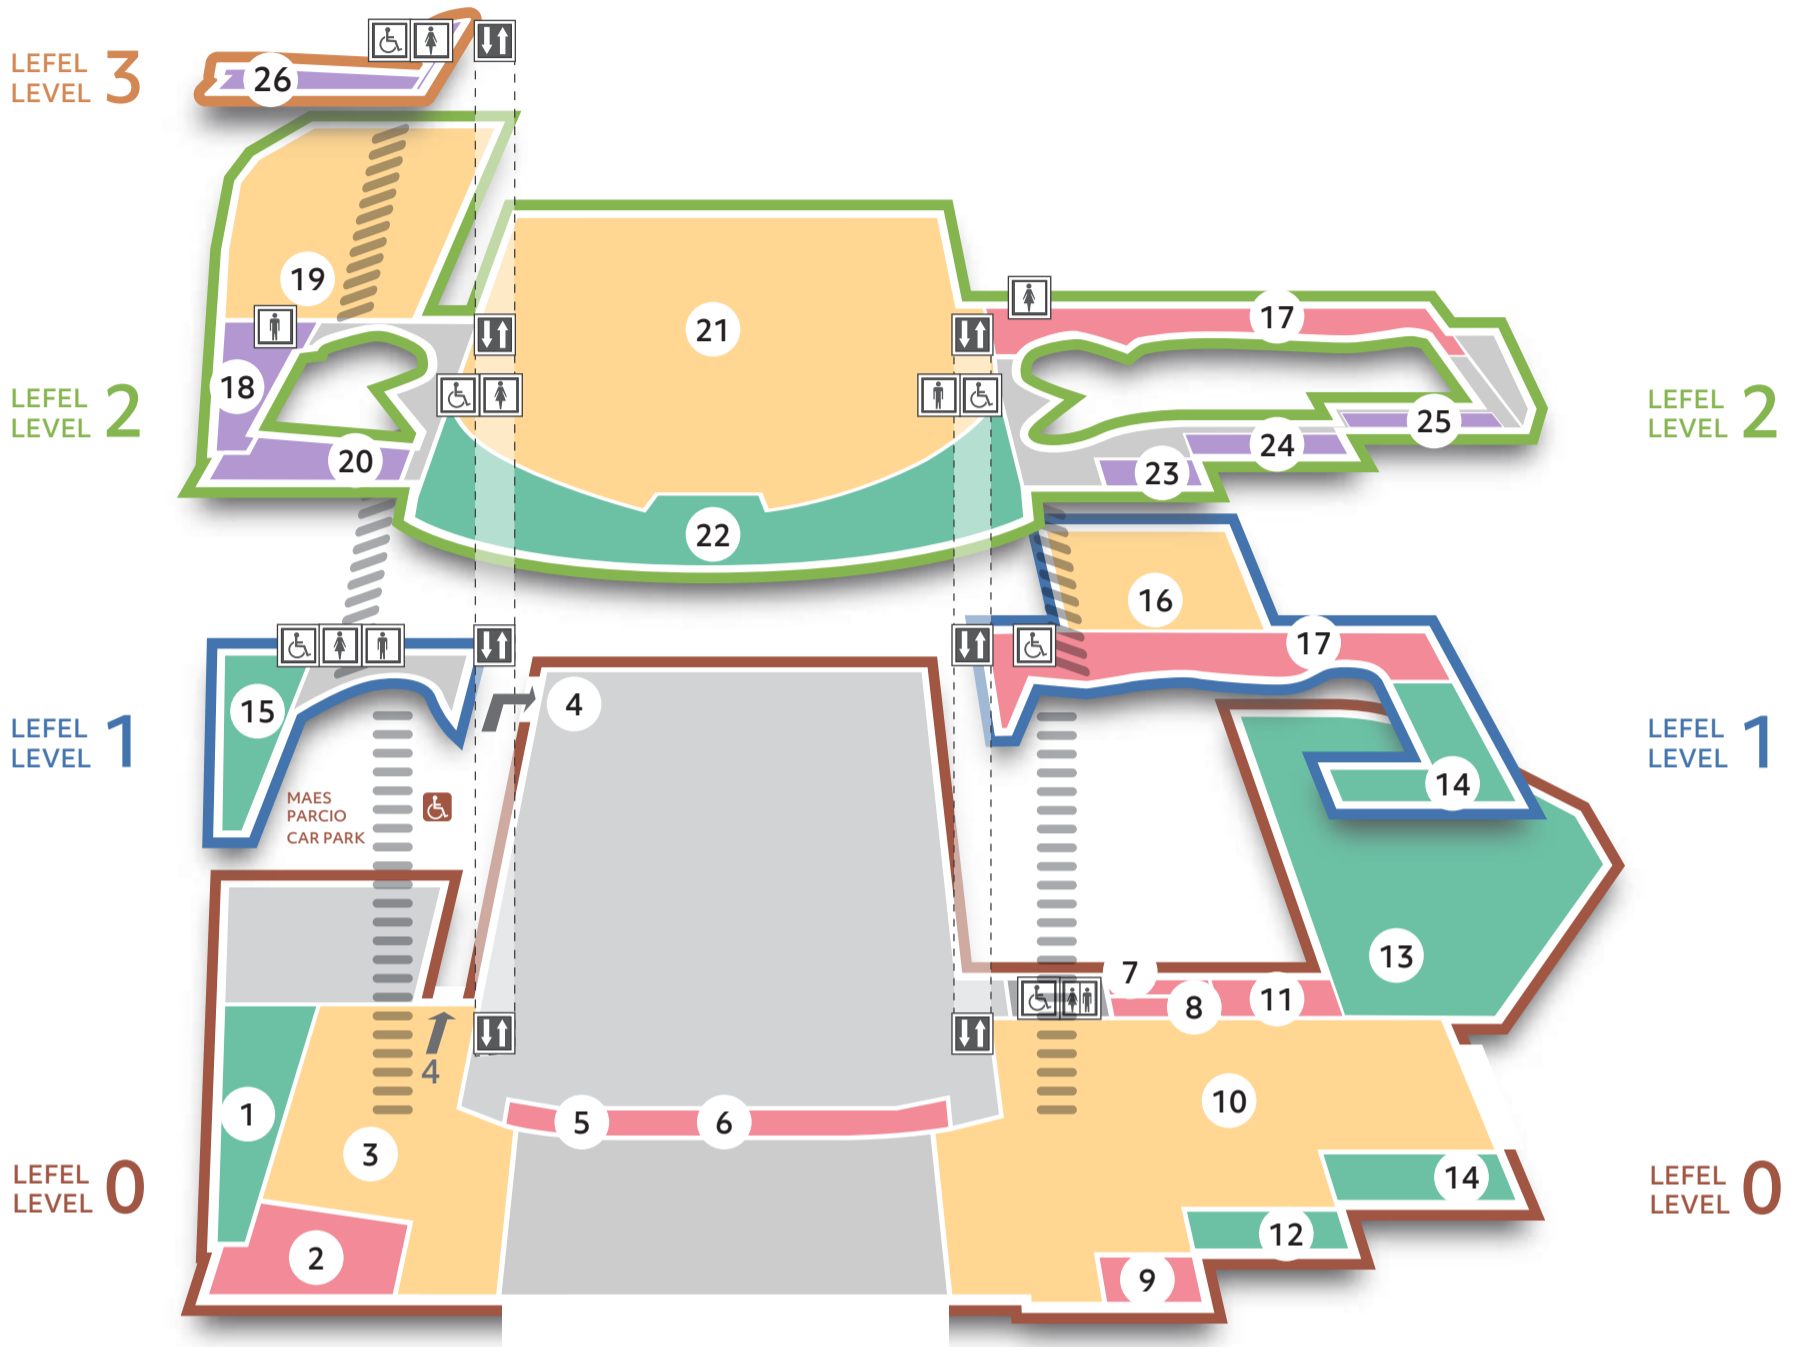

CANOLFAN MILENIWM CYMRU
WALES MILLENNIUM CENTRE

Mannau perfformio
Performance spaces

Bwyd a diod
Food and drink

Ystafelloedd cyfarfod
Function rooms

Mwy
More

- 3 Angorfa
- 10 Glanfa
- 16 Stiwdio Weston
Weston Studio
- 19 Neuadd Hoddinott y BBC
BBC Hoddinott Hall
- 21 Theatr Donald Gordon
Donald Gordon Theatre

- 1 Coffee Mania
- 12 Caffi
- 13 Bar a chegin Ffresh
Ffresh bar and kitchen
- 14 Bar One
- 15 Lolfa Taittinger
Tattinger lounge
- 22 Bar Awen
Awen bar

- 18 Ystafell Preseli
Preseli room
- 20 Ystafell David Morgan
David Morgan room
- 23 Ystafell Sony
Sony room
- 24 Ystafell Seligman
Seligman room
- 25 Ystafell gyfarfod 6
Function room 6
- 26 Ystafell Japan
Japan room

- 2 Uned fanwerthu 1
Retail unit 1
- 4 Drws y llwyfan
Stage door
- 5 Ystafell gotiau
Cloakroom
- 6 Y ddesg docynnau a gwybodaeth
Ticket and information desk
- 7 Touch Trust
- 8 Radio Plafform
- 9 Uned fanwerthu 2
Retail unit 2
- 11 Tŷ Cerdd
- 17 Oriol arddangos
Exhibition gallery

- Liff / Lift
- Toiledau dynion a menywod / Male and female toilets
- Toiledau menywod / Female toilets
- Toiledau dynion / Male toilets
- Toiledau hygyrch / Accessible toilets