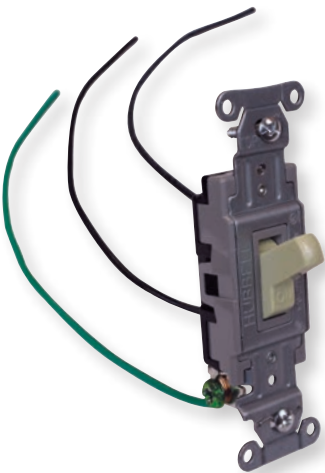

Pre-wired Hubbell Commercial Grade Switches – 15 Amp

Pre-wired single pole or three way, in ivory, light almond or white

Additional Switches on pages 84-85 in Fittings Product Guide

Color	Manufacturer	Switch Type	Assembly #
Ivory	Hubbell	Single Pole (CSB115)	W12390
Ivory	Hubbell	Three Way (CSB315)	W12401
Ivory	Hubbell	Single Pole Decora (DS115)	W12391
Ivory	Hubbell	Three Way Decora (DS315)	W12402
Light Almond	Hubbell	Single Pole (CSB115)	W12435
Light Almond	Hubbell	Three Way (CSB315)	W12419
Light Almond	Hubbell	Single Pole Decora (DS115)	W12436
Light Almond	Hubbell	Three Way Decora (DS315)	W12420
White	Hubbell	Single Pole (CSB115)	W12517
White	Hubbell	Three Way (CSB315)	W12537
White	Hubbell	Single Pole Decora (DS115)	W12518
White	Hubbell	Three Way Decora (DS315)	W12538