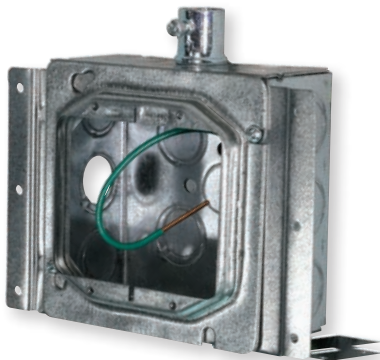

4-11/16" Square Box Assemblies w/Pre-Installed EMT Connectors – Double Gang Mud Ring

4-11/16" Square Box w/dual-sided Mounting Bracket
and Set Screw EMT Connector

1/2" and 3/4" connector installed top center - 1" installed top left

Box Type	Connector Size	Mud Ring Size	W/Ground Pigtail	W/O Ground Pigtail
4-11/16", 2-1/8" deep	1/2"	5/8"	W36144	W36145
4-11/16", 2-1/8" deep	1/2"	3/4"	W36146	W36147
4-11/16", 2-1/8" deep	3/4"	5/8"	W36148	W36149
4-11/16", 2-1/8" deep	3/4"	3/4"	W36150	W26569
4-11/16", 2-1/8" deep	1"	5/8"	W36151	W36152
4-11/16", 2-1/8" deep	1"	3/4"	W36153	W26572