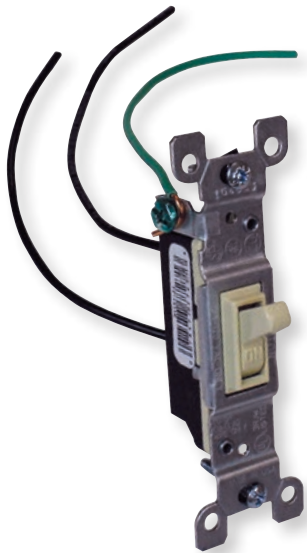

*TR = Tamper Resistant

Pigtailed Devices (continued)

Pre-wired Leviton Residential Switches – 15 Amp

Pre-wired single pole or three way in ivory, light almond or white

Additional Switches on pages 84-85 in Fittings Product Guide