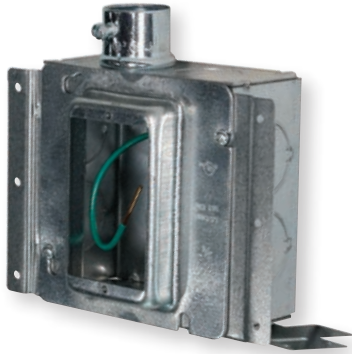

4-11/16" Square Box Assemblies w/Pre-Installed EMT Connectors – Single Gang Mud Ring

4-11/16" Square Box with dual-sided Mounting Bracket
and Set Screw EMT Connector

1/2" and 3/4" connector installed top center - 1" installed top left

Box Type	Connector Size	Mud Ring Size	W/Ground Pigtail	W/O Ground Pigtail
4-11/16", 2-1/8" deep	1/2"	5/8"	W36090	W36091
4-11/16", 2-1/8" deep	1/2"	3/4"	W36092	W36094
4-11/16", 2-1/8" deep	3/4"	5/8"	W36096	W36098
4-11/16", 2-1/8" deep	3/4"	3/4"	W36099	W26567
4-11/16", 2-1/8" deep	1"	5/8"	W36102	W36104
4-11/16", 2-1/8" deep	1"	3/4"	W36105	W26571