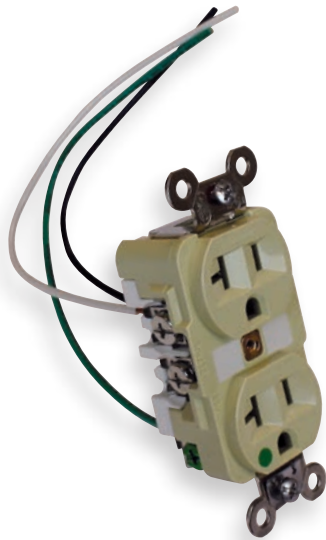

Pigtailed Devices (continued)

Pre-wired Hubbell Hospital Grade Receptacles

Pre-wired 20 amp receptacles in ivory, light almond or white

Additional Color Options and Wiring Devices on pages 86-88 in Fittings Product Guide

Color	Manufacturer	Amp / Description	Assembly #
Ivory	Hubbell	20A EXTRA HEAVY DUTY DUPLEX (HBL8300)	W12225
Ivory	Hubbell	20A HEAVY DUTY DUPLEX (8300)	W12246
Ivory	Hubbell	TR DUPLEX (8300TR)	W12247
Ivory	Hubbell	20A DECORA (2182)	W12248
Ivory	Hubbell	20A TR DECORA (2182TR)	W12249
Ivory	Hubbell	20A GFCI (GFRST83)	W12250
Ivory	Hubbell	20A TR GFCI (GFTWRST83)	W12251
Light Almond	Hubbell	20A EXTRA HEAVY DUTY DUPLEX (HBL8300)	W12275
Light Almond	Hubbell	20A HEAVY DUTY DUPLEX (8300)	W12276
Light Almond	Hubbell	TR DUPLEX (8300TR)	W12277
Light Almond	Hubbell	20A DECORA (2182)	W12278
Light Almond	Hubbell	20A TR DECORA (2182TR)	W12279
Light Almond	Hubbell	20A GFCI (GFRST83)	W12280
Light Almond	Hubbell	20A TR GFCI (GFTWRST83)	W12281
White	Hubbell	20A EXTRA HEAVY DUTY DUPLEX (HBL8300)	W12316
White	Hubbell	20A HEAVY DUTY DUPLEX (8300)	W12317
White	Hubbell	TR DUPLEX (8300TR)	W12318
White	Hubbell	20A DECORA (2182)	W12320
White	Hubbell	20A TR DECORA (2182TR)	W12322
White	Hubbell	20A GFCI (GFRST83)	W12323
White	Hubbell	20A TR GFCI (GFTWRST83)	W12324

*TR = Tamper Resistant