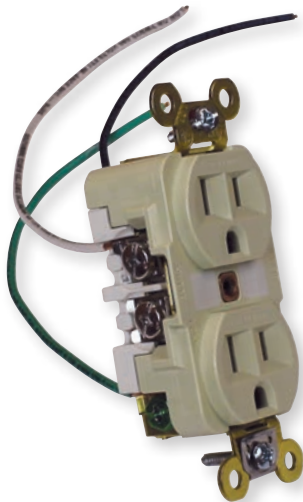

Pigtailed Devices (continued)

Pre-wired Leviton Industrial Receptacles

Pre-wired 15 amp and 20 amp receptacles in ivory, light almond or white
Additional Color Options and Wiring Devices on pages 86-88 in Fittings Product Guide

Color	Manufacturer	Amp / Description	Assembly #
Ivory	Leviton	15A EXTRA HEAVY DUTY DUPLEX (5262)	W13200
Ivory	Leviton	15A HEAVY DUTY DUPLEX (5252)	W13201
Ivory	Leviton	20A EXTRA HEAVY DUTY DUPLEX (5362)	W13206
Ivory	Leviton	20A HEAVY DUTY DUPLEX (5352)	W13207
Light Almond	Leviton	15A EXTRA HEAVY DUTY DUPLEX (5262)	W13202
Light Almond	Leviton	15A HEAVY DUTY DUPLEX (5252)	W13203
Light Almond	Leviton	20A EXTRA HEAVY DUTY DUPLEX (5362)	W13209
Light Almond	Leviton	20A HEAVY DUTY DUPLEX (5352)	W13210
White	Leviton	15A EXTRA HEAVY DUTY DUPLEX (5262)	W13204
White	Leviton	15A HEAVY DUTY DUPLEX (5252)	W13205
White	Leviton	20A EXTRA HEAVY DUTY DUPLEX (5362)	W13211
White	Leviton	20A HEAVY DUTY DUPLEX (5352)	W13212

*TR = Tamper Resistant