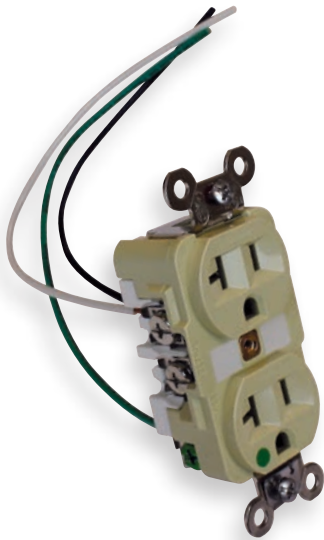

Pre-wired Leviton Hospital Grade Receptacles

Pre-wired 20 amp receptacles in ivory, light almond or white

Additional Color Options and Wiring Devices on pages 86-88 in Fittings Product Guide

Color	Manufacturer	Amp / Description	Assembly #
Ivory	Leviton	20A EXTRA HEAVY DUTY DUPLEX (8300)	W13184
Ivory	Leviton	20A HEAVY DUTY DUPLEX (8300-H)	W13185
Ivory	Leviton	TR DUPLEX (8300-SG)	W13186
Ivory	Leviton	20A DECORA (16362-HG)	W13187
Ivory	Leviton	20A TR DECORA (16352-SG)	W13188
Ivory	Leviton	20A GFCI (GFNT2-HG)	W13189
Ivory	Leviton	20A TR GFCI (GFTR2-HG)	W13190
Light Almond	Leviton	20A EXTRA HEAVY DUTY DUPLEX (8300)	W13191
Light Almond	Leviton	20A HEAVY DUTY DUPLEX (8300-H)	W13192
Light Almond	Leviton	TR DUPLEX (8300-SG)	W13193
Light Almond	Leviton	20A DECORA (16362-HG)	W13194
Light Almond	Leviton	20A TR DECORA (16352-SG)	W13195
Light Almond	Leviton	20A GFCI (GFNT2-HG)	W13196
Light Almond	Leviton	20A TR GFCI (GFTR2-HG)	W13198
White	Leviton	20A EXTRA HEAVY DUTY DUPLEX (8300)	W13146
White	Leviton	20A HEAVY DUTY DUPLEX (8300-H)	W13147
White	Leviton	TR DUPLEX (8300-SG)	W13150
White	Leviton	20A DECORA (16362-HG)	W13180
White	Leviton	20A TR DECORA (16352-SG)	W13181
White	Leviton	20A GFCI (GFNT2-HG)	W13182
White	Leviton	20A TR GFCI (GFTR2-HG)	W13183

*TR = Tamper Resistant