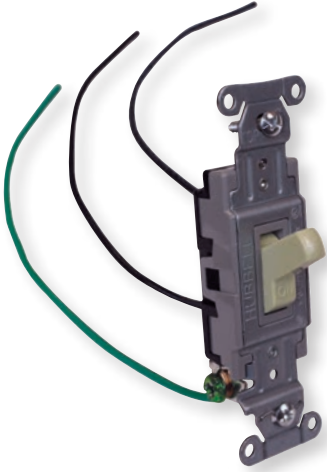

Pre-wired Leviton Commercial Grade Switches – 15 Amp

Pre-wired single pole or three way in ivory, light almond or white

Additional Color Options and Wiring Devices on pages 86-88 in Fittings Product Guide

Color	Manufacturer	Switch Type	Assembly #
Ivory	Leviton	Single Pole (CSB1-15)	W12380
Ivory	Leviton	Three-Way (CSB3-15)	W12403
Ivory	Leviton	Single Pole Decora (5691-2)	W12381
Ivory	Leviton	Three-Way Decora (5693-2)	W12404
Light Almond	Leviton	Single Pole (CSB1-15)	W12437
Light Almond	Leviton	Three-Way (CSB3-15)	W12421
Light Almond	Leviton	Single Pole Decora (5691-2)	W12438
Light Almond	Leviton	Three-Way Decora (5693-2)	W12422
White	Leviton	Single Pole (CSB1-15)	W12519
White	Leviton	Three-Way (CSB3-15)	W12541
White	Leviton	Single Pole Decora (5691-2)	W12520
White	Leviton	Three-Way Decora (5693-2)	W12542