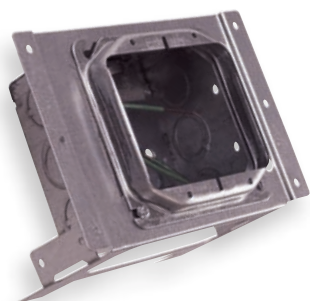

STAB-iT™ Boxes 248S

4" Square Steel STAB-iT™ Boxes with Mud Ring, Pigtail and four MC Connectors for 2-1/2", 3-1/2" & 4" Studs

Box Type	Mud Ring Depth	One Gang	Two Gang
4" Sq. 2-1/8" deep	5/8"	W11584	W11586
4" Sq. 2-1/8" deep	3/4"	W11585	W11587