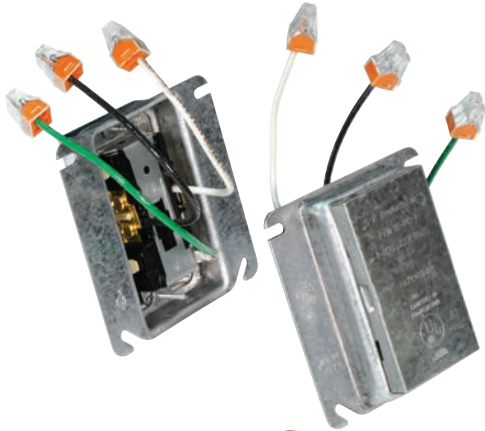

Additional Custom Services

Pre-Assembled Mud Ring Receptacle Combo w/Snap on Cover

Pre-Assembled Receptacle in Mud Ring w/Snap On Cover

Type	Assembly #
Single Gang	W36579
Double Gang	W36580