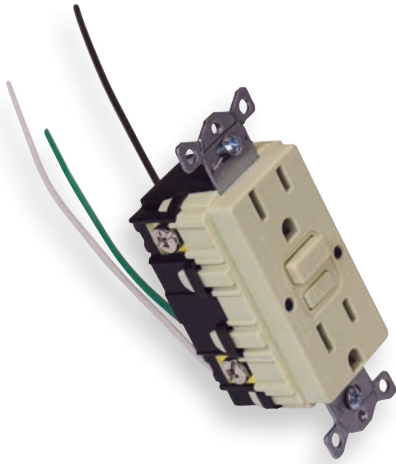

Pre-wired Leviton Residential GFCI Receptacles

Pre-wired 15 amp and 20 amp receptacles in ivory, light almond or white
Additional Color Options and Wiring Devices on pages 86-88 in Fittings Product Guide

Color	Manufacturer	Amp / Description	Assembly #
Ivory	Leviton	15A GFCI (GFNT1)	W13102
Ivory	Leviton	15A GFCI TR (GFTR1)	W13104
Ivory	Leviton	20A GFCI (GFNT2)	W13105
Ivory	Leviton	20A GFCI TR (GFTR2)	W13106
Light Almond	Leviton	15A GFCI (GFNT1)	W13108
Light Almond	Leviton	15A GFCI TR (GFTR1)	W13110
Light Almond	Leviton	20A GFCI (GFNT2)	W13111
Light Almond	Leviton	20A GFCI TR (GFTR2)	W13112
White	Leviton	15A GFCI (GFNT1)	W13113
White	Leviton	15A GFCI TR (GFTR1)	W13114
White	Leviton	20A GFCI (GFNT2)	W13115
White	Leviton	20A GFCI TR (GFTR2)	W13116

*TR = Tamper Resistant