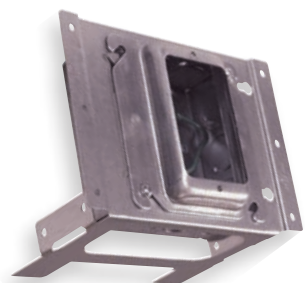

STAB-iT™ Boxes 232S

4" Square Steel STAB-iT™ Box with Mud Ring, Pigtail, Dual Sided Bracket & two MC Connectors, for 2-1/2", 3-1/2" & 4" Studs

Box Type	Mud Ring Depth	One Gang	Two Gang
4" Sq. 2-1/8" deep	5/8"	W11577	W11582
4" Sq. 2-1/8" deep	3/4"	W11578	W11583