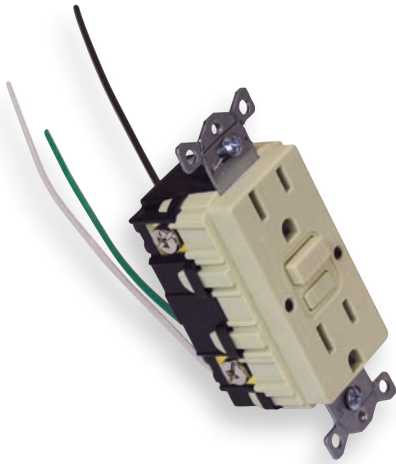

Pre-wired Hubbell Residential GFCI Receptacles

Pre-wired 15 amp and 20 amp receptacles in ivory, light almond or white
Additional Color Options and Wiring Devices on pages 86-88 in Fittings Product Guide

Color	Manufacturer	Amp / Description	Assembly #
Ivory	Hubbell	15A GFCI (GFRST15)	W12209
Ivory	Hubbell	15A GFCI TR (GFTRST15)	W12210
Ivory	Hubbell	20A GFCI (GFRST20)	W12211
Ivory	Hubbell	20A GFCI TR (GFTRST20)	W12212
Light Almond	Hubbell	15A GFCI (GFRST15)	W12252
Light Almond	Hubbell	15A GFCI TR (GFTRST15)	W12253
Light Almond	Hubbell	20A GFCI (GFRST20)	W12254
Light Almond	Hubbell	20A GFCI TR (GFTRST20)	W12261
White	Hubbell	15A GFCI (GFRST15)	W12286
White	Hubbell	15A GFCI TR (GFTRST15)	W12287
White	Hubbell	20A GFCI (GFRST20)	W12289
White	Hubbell	20A GFCI TR (GFTRST20)	W12290

*TR = Tamper Resistant