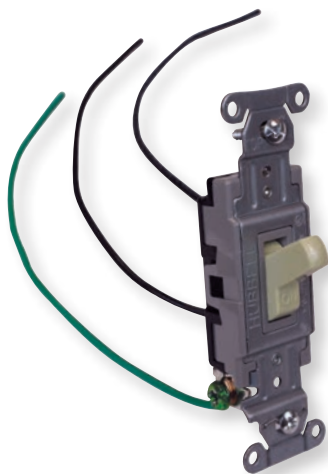

Pigtailed Devices (continued)

Pre-wired Leviton Commercial Grade Switches – 20 Amp

Pre-wired in single pole or three way in ivory, light almond or white
Additional Switches on pages 84-85 in Fittings Product Guide