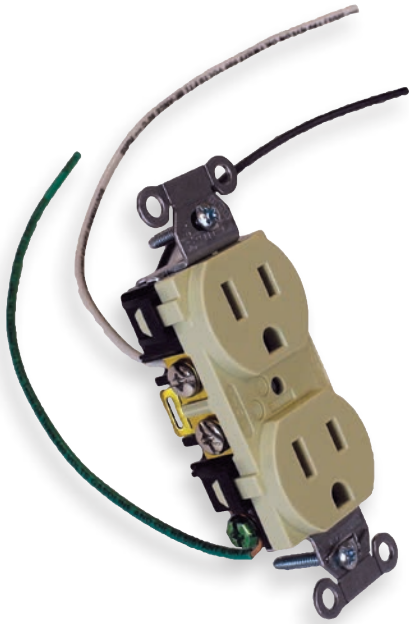

Pigtailed Devices (continued)

Pre-wired Leviton Commercial/ Construction Receptacles

Pre-wired 15 amp and 20 amp receptacles in ivory, light almond or white
Additional Color Options and Wiring Devices on pages 86-88 in Fittings Product Guide

Color	Manufacturer	Amp / Description	Assembly #
Ivory	Leviton	15A DUPLEX (BR15)	W13117
Ivory	Leviton	15A TR DUPLEX (TBR15)	W13118
Ivory	Leviton	15A DECORA (16252)	W13119
Ivory	Leviton	15A TR DECORA (TDR15)	W13120
Ivory	Leviton	20A DUPLEX (BR20)	W13121
Ivory	Leviton	20A TR DUPLEX (TBR20)	W13122
Ivory	Leviton	20A DECORA (16352)	W13123
Ivory	Leviton	20A TR DECORA (TDR20)	W13124
Light Almond	Leviton	15A DUPLEX (BR15)	W13127
Light Almond	Leviton	15A TR DUPLEX (TBR15)	W13128
Light Almond	Leviton	15A DECORA (16252)	W13129
Light Almond	Leviton	15A TR DECORA (TDR15)	W13132
Light Almond	Leviton	20A DUPLEX (BR20)	W13131
Light Almond	Leviton	20A TR DUPLEX (TBR20)	W13133
Light Almond	Leviton	20A DECORA (16352)	W13134
Light Almond	Leviton	20A TR DECORA (TDR20)	W13135
White	Leviton	15A DUPLEX (BR15)	W13136
White	Leviton	15A TR DUPLEX (TBR15)	W13137
White	Leviton	15A DECORA (16252)	W13138
White	Leviton	15A TR DECORA (TDR15)	W13140
White	Leviton	20A DUPLEX (BR20)	W13141
White	Leviton	20A TR DUPLEX (TBR20)	W13142
White	Leviton	20A DECORA (16352)	W13143
White	Leviton	20A TR DECORA (TDR20)	W13144

*TR = Tamper Resistant