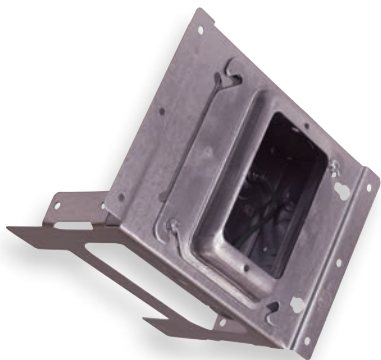

Box Assemblies (continued)

Double Sided Direct Mount Assemblies

4" Square Steel Box with Mud Ring and Wall Mount Bracket for 2-1/2" & 3-1/2" Studs & Ground Pigtail

Box Type	Mud Ring Depth	One Gang	Two Gang
4" Sq. 1-1/2" deep	5/8"	W11922	W11939
4" Sq. 1-1/2" deep	3/4"	W11938	W11940
4" Sq. 2-1/8" deep	5/8"	W11941	W11944
4" Sq. 2-1/8" deep	3/4"	W11943	W11945