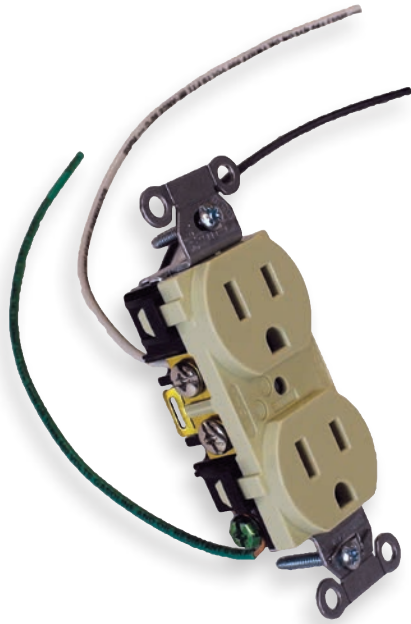

Pre-wired Hubbell Commercial/ Construction Receptacles

Pre-wired 15 amp and 20 amp receptacles in ivory, light almond or white
Additional Color Options and Wiring Devices on pages 86-88 in Fittings Product Guide

Color	Manufacturer	Amp / Description	Assembly #
Ivory	Hubbell	15A DUPLEX (BR15)	W12213
Ivory	Hubbell	15A TR DUPLEX (BR15TR)	W12214
Ivory	Hubbell	15A DECORA (DR15)	W12215
Ivory	Hubbell	15A TR DECORA (DR15TR)	W12216
Ivory	Hubbell	20A DUPLEX (BR20)	W12217
Ivory	Hubbell	20A TR DUPLEX (BR20TR)	W12218
Ivory	Hubbell	20A DECORA (DR20)	W12219
Ivory	Hubbell	20A TR DECORA (DR20TR)	W12220
Light Almond	Hubbell	15A DUPLEX (BR15)	W12262
Light Almond	Hubbell	15A TR DUPLEX (BR15TR)	W12263
Light Almond	Hubbell	15A DECORA (DR15)	W12264
Light Almond	Hubbell	15A TR DECORA (DR15TR)	W12265
Light Almond	Hubbell	20A DUPLEX (BR20)	W12266
Light Almond	Hubbell	20A TR DUPLEX (BR20TR)	W12267
Light Almond	Hubbell	20A DECORA (DR20)	W12268
Light Almond	Hubbell	20A TR DECORA (DR20TR)	W12270
White	Hubbell	15A DUPLEX (BR15)	W12292
White	Hubbell	15A TR DUPLEX (BR15TR)	W12293
White	Hubbell	15A DECORA (DR15)	W12294
White	Hubbell	15A TR DECORA (DR15TR)	W12295
White	Hubbell	20A DUPLEX (BR20)	W12296
White	Hubbell	20A TR DUPLEX (BR20TR)	W12297
White	Hubbell	20A DECORA (DR20)	W12298
White	Hubbell	20A TR DECORA (DR20TR)	W12299

*TR = Tamper Resistant