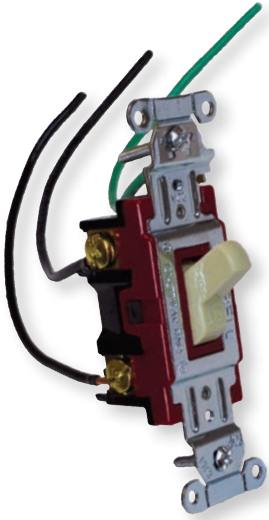

Pre-wired Leviton Spec Grade Switches - 20 Amp

Pre-wired single pole or three way in ivory, light almond or white
Additional Switches on pages 84-85 in Fittings Product Guide

Color	Manufacturer	Switch Type	Assembly #
Ivory	Leviton	Single Pole (1221-2)	W12384
Ivory	Leviton	Three Way (1223-2)	W12412
Ivory	Leviton	Single Pole Locking (1221-2L)	W12387
Ivory	Leviton	Three Way Locking (1223-2L)	W12414
Light Almond	Leviton	Single Pole (1221-2)	W12512
Light Almond	Leviton	Three Way (1223-2)	W12429
Light Almond	Leviton	Single Pole Locking (1221-2L)	W12514
Light Almond	Leviton	Three Way Locking (1223-2L)	W12431
White	Leviton	Single Pole (1221-2)	W12530
White	Leviton	Three Way (1223-2)	W12568
White	Leviton	Single Pole Locking (1221-2L)	W12532
White	Leviton	Three Way Locking (1223-2L)	W12570