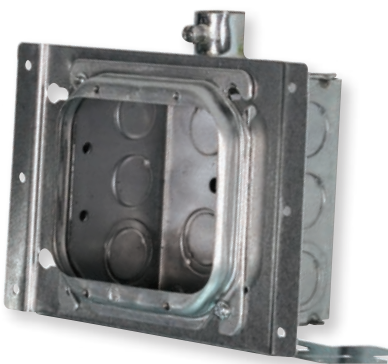

4" Square Box Assemblies w/Pre-Installed EMT Connectors – Single Gang Mud Ring

4" Square Box w/pre-installed dual-sided Mounting Bracket and Set Screw EMT Connector
1/2" and 3/4" w/connector installed top center - 1" installed top left

Box Type	Connector Size	Mud Ring Size	W/Ground Pigtail	W/O Ground Pigtail
4" Sq. 2-1/8" deep	1/2"	5/8"	W35133	W35134
4" Sq. 2-1/8" deep	1/2"	3/4"	W35136	W35137
4" Sq. 2-1/8" deep	3/4"	5/8"	W35138	W35139
4" Sq. 2-1/8" deep	3/4"	3/4"	W35140	W26565
4" Sq. 2-1/8" deep	1"	5/8"	W35141	W35142
4" Sq. 2-1/8" deep	1"	3/4"	W35152	W26575
4" Sq. 1-1/2" deep	1/2"	5/8"	W35153	W35161
4" Sq. 1-1/2" deep	1/2"	3/4"	W35163	W35353
4" Sq. 1-1/2" deep	3/4"	5/8"	W35354	W35355
4" Sq. 1-1/2" deep	3/4"	3/4"	W35366	W35357

4" Square Box Assemblies w/Pre-Installed EMT Connectors – Double Gang Mud Ring

4" Square Box w/pre-installed, dual-sided Mounting Bracket and Set Screw EMT Connector
1/2" and 3/4" w/connector installed top center - 1" installed top left

Box Type	Connector Size	Mud Ring Size	W/Ground Pigtail	W/O Ground Pigtail
4" Sq. 2-1/8" deep	1/2"	5/8"	W35403	W35404
4" Sq. 2-1/8" deep	1/2"	3/4"	W35405	W35406
4" Sq. 2-1/8" deep	3/4"	5/8"	W35407	W35408
4" Sq. 2-1/8" deep	3/4"	3/4"	W35409	W26566
4" Sq. 2-1/8" deep	1"	5/8"	W35411	W35412
4" Sq. 2-1/8" deep	1"	3/4"	W35413	W26575
4" Sq. 1-1/2" deep	1/2"	5/8"	W35414	W35415
4" Sq. 1-1/2" deep	1/2"	3/4"	W35416	W36085
4" Sq. 1-1/2" deep	3/4"	5/8"	W36086	W36087
4" Sq. 1-1/2" deep	3/4"	3/4"	W36088	W36089