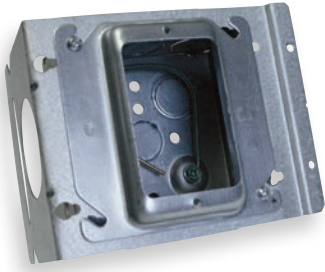

Single Sided Direct Mount Assemblies

4" Square Steel Box with Mud Ring, Wall Mount Bracket for 2-1/2" & 3-1/2" Studs & Ground Pigtail

Box Type	Mud Ring Depth	One Gang	Two Gang
4" Sq. 1-1/2" deep	5/8"	W3486	W4300
4" Sq. 1-1/2" deep	3/4"	W3292	W3293
4" Sq. 2-1/8" deep	5/8"	W3368	W3489
4" Sq. 2-1/8" deep	3/4"	W3294	W3295