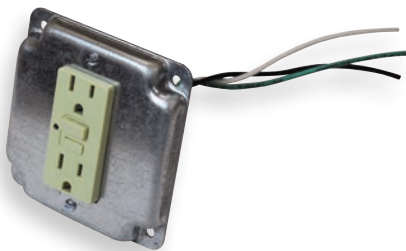

Pre-wired GFCI Receptacles with Garvin Cover

4" Square Garvin Cover w/black, white and green pigtailed wired to receptacle

Size	Type	Single Gang
4" Square	15 amp	W11819
4" Square	20 amp	W11820