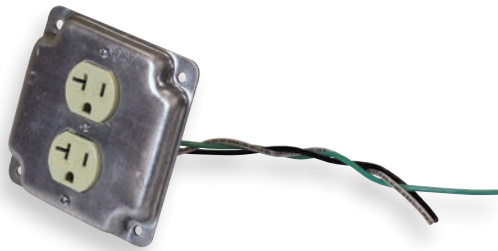

Pre-Bent Conduit Available on Request

3/4" - 2" EMT, IMC, and Rigid Conduit

Custom Fixture Whips Available on Request

Pigtailed Devices

Pre-wired Duplex Industrial Receptacles with Garvin Cover

4" Square Garvin Cover w/black, white and green pigtailed wired to receptacle
Additional colors available