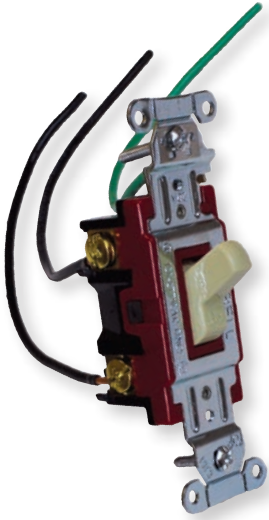

Pre-wired Hubbell Commercial Grade Switches – 20 Amp

Pre-wired in single pole or three way in ivory, light almond or white
Additional Switches on pages 84-85 in Fittings Product Guide

Color	Manufacturer	Switch Type	Assembly #
Ivory	Hubbell	Single Pole (CSB120)	W12392
Ivory	Hubbell	Three Way (CSB320)	W12405
Ivory	Hubbell	Single Pole Decora (DS120)	W12393
Ivory	Hubbell	Three Way Decora (DS320)	W12406
Light Almond	Hubbell	Single Pole (CSB120)	W12439
Light Almond	Hubbell	Three Way (CSB320)	W12423
Light Almond	Hubbell	Single Pole Decora (DS120)	W12440
Light Almond	Hubbell	Three Way Decora (DS320)	W12424
White	Hubbell	Single Pole (CSB120)	W12521
White	Hubbell	Three Way (CSB320)	W12544
White	Hubbell	Single Pole Decora (DS120)	W12522
White	Hubbell	Three Way Decora (DS320)	W12545

Pre-wired Leviton Spec Grade Switches - 20 Amp

Pre-wired single pole or three way in ivory, light almond or white
Additional Switches on pages 84-85 in Fittings Product Guide

Color	Manufacturer	Switch Type	Assembly #
Ivory	Leviton	Single Pole (1221-2)	W12384
Ivory	Leviton	Three Way (1223-2)	W12412
Ivory	Leviton	Single Pole Locking (1221-2L)	W12387
Ivory	Leviton	Three Way Locking (1223-2L)	W12414
Light Almond	Leviton	Single Pole (1221-2)	W12512
Light Almond	Leviton	Three Way (1223-2)	W12429
Light Almond	Leviton	Single Pole Locking (1221-2L)	W12514
Light Almond	Leviton	Three Way Locking (1223-2L)	W12431
White	Leviton	Single Pole (1221-2)	W12530
White	Leviton	Three Way (1223-2)	W12568
White	Leviton	Single Pole Locking (1221-2L)	W12532
White	Leviton	Three Way Locking (1223-2L)	W12570