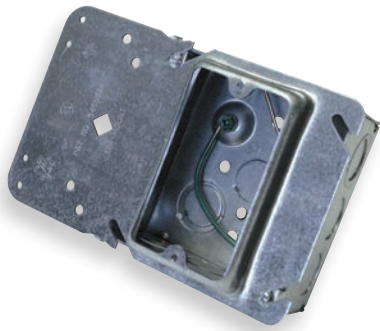

Contents

Box With Pre-Installed Pigtail	3	Uni-Mount For Data With Conduit	12
Uni-Mount Mud Ring Assemblies.....	3	Pre-wired Duplex Industrial Receptacles With Garvin Cover.....	13
Uni-Mount Mud Ring Assemblies For Data.....	3	Pre-wired GFCI Receptacles with Garvin Cover.....	13
Single Sided Direct Mount Assemblies.....	4	Pre-wired Residential GFCI Receptacles	14
Single Sided Direct Mount Assemblies For Data.....	4	Pre-wired Commercial/Construction Receptacles.....	15-16
Double Sided Direct Mount Assemblies.....	5	Pre-wired Industrial Receptacles	17
Double Sided Direct Mount Assemblies For Data.....	5	Pre-wired Hospital Grade Receptacles.....	18-19
Dual Sided Direct Mount Assemblies	5	Pre-wired USB and Night Light Receptacles.....	20
STAB-iT™ Boxes	6	Pre-wired Residential Switches - 15 Amp	21
Box Assemblies with EMT and Mud Ring	7-8	Pre-wired Commercial Grade Switches - 15 Amp	22
Block-Loc™ Boxes	9	Pre-wired Commercial Grade Switches - 20 Amp	23
Fire Alarm Mason Box Assemblies.....	9	Pre-wired Spec and Pro Grade Switches - 20 Amp	24
Mason Box Stubs	9	Additional Custom Services.....	25-26
Large Capacity Boxes For Data	10		
Ceiling Boxes With Pigtails.....	10		
EMT Colors W/90° Bend.....	11		

Call Werner Electric.
We get it done!

Box Assemblies

Box With Pre-Installed Pigtail

4" Square Steel Box with 8" Ground Pigtail

Box Type	Part #
4" sq. 1-1/2" deep	W4374
4" sq. 2-1/8" deep	4SDEKP
3-3/4" sq. 3-1/2" deep	W12027
4-11/16" sq. 2-1/8" deep	W22011