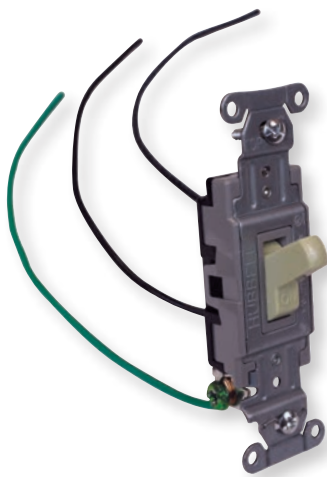

Pre-wired Hubbell Commercial Grade Switches – 20 Amp

Pre-wired in single pole or three way in ivory, light almond or white
Additional Switches on pages 84-85 in Fittings Product Guide

Color	Manufacturer	Switch Type	Assembly #
Ivory	Hubbell	Single Pole (CSB120)	W12392
Ivory	Hubbell	Three Way (CSB320)	W12405
Ivory	Hubbell	Single Pole Decora (DS120)	W12393
Ivory	Hubbell	Three Way Decora (DS320)	W12406
Light Almond	Hubbell	Single Pole (CSB120)	W12439
Light Almond	Hubbell	Three Way (CSB320)	W12423
Light Almond	Hubbell	Single Pole Decora (DS120)	W12440
Light Almond	Hubbell	Three Way Decora (DS320)	W12424
White	Hubbell	Single Pole (CSB120)	W12521
White	Hubbell	Three Way (CSB320)	W12544
White	Hubbell	Single Pole Decora (DS120)	W12522
White	Hubbell	Three Way Decora (DS320)	W12545