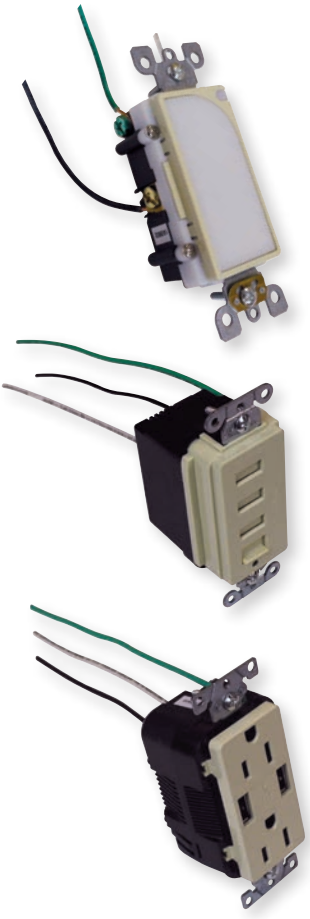

Pre-wired Night Light and USB Receptacles

Pre-wired Night Light & USB tamper resistant receptacles in ivory, light almond or white

Receptacle	Manufacturer	Description	Assembly #
Ivory	Leviton	Night Light Receptacle (6527)	W12351
Ivory	Leviton	Outlet w/Night Light, 15 amp (T6525)	W12352
Ivory	Leviton	Two Outlets, Two USB, 15 amp (T5632)	W12354
Ivory	Leviton	Two Outlets, Two USB, 20 amp (T5832)	W12355
Ivory	Leviton	4 Port USB Receptacle, 4.2 amp (USB4P)	W12356
Ivory	Leviton	Two Outlets, Two USB, Hospital Grade 15 amp (T5632)	W12357
Ivory	Leviton	Two Outlets, Two USB, Hospital Grade 20 amp (T5832)	W12358
Ivory	Hubbell	USB Charger Receptacle, 15 amp (USB15X2)	W12325
Ivory	Hubbell	USB Charger Receptacle, 20 amp (USB20X2)	W12326
Ivory	Hubbell	USB Charger Receptacle, Hospital Grade 15 amp (USB8200)	W12327
Ivory	Hubbell	USB Charger Receptacle, Hospital Grade 20 amp (USB8300)	W12328
Ivory	Hubbell	4 USB Ports, 5 amp (USB4)	W12330
Ivory	Hubbell	2 USB Ports, 3 amp (USB2)	W12331
Light Almond	Leviton	Night Light Receptacle (6527)	W12359
Light Almond	Leviton	Outlet w/Night Light, 15 amp (T6525)	W12360
Light Almond	Leviton	Two Outlets, Two USB, 15 amp (T5632)	W12362
Light Almond	Leviton	Two Outlets, Two USB, 20 amp (T5832)	W12363
Light Almond	Leviton	4 Port USB Receptacle, 4.2 amp (USB4P)	W12364
Light Almond	Leviton	Two Outlets, Two USB, Hospital Grade 15 amp (T5632)	W12365
Light Almond	Leviton	Two Outlets, Two USB, Hospital Grade 20 amp (T5832)	W12366
Light Almond	Hubbell	USB Charger Receptacle, 15 amp (USB15X2)	W12332
Light Almond	Hubbell	USB Charger Receptacle, 20 amp (USB20X2)	W12334
Light Almond	Hubbell	USB Charger Receptacle, Hospital Grade 15 amp (USB8200)	W12335
Light Almond	Hubbell	USB Charger Receptacle, Hospital Grade 20 amp (USB8300)	W12342
Light Almond	Hubbell	4 USB Ports, 5 amp (USB4)	W12343
Light Almond	Hubbell	2 USB Ports, 3 amp (USB2)	W12344
White	Leviton	Night Light Receptacle (6527)	W12369
White	Leviton	Outlet w/Night Light, 15 amp (T6525)	W12370
White	Leviton	Two Outlets, Two USB, 15 amp (T5632)	W12372
White	Leviton	Two Outlets, Two USB, 20 amp (T5832)	W12373
White	Leviton	4 Port USB Receptacle, 4.2 amp (USB4P)	W12374
White	Leviton	Two Outlets, Two USB, Hospital Grade 15 amp (T5632)	W12375
White	Leviton	Two Outlets, Two USB, Hospital Grade 20 amp (T5832)	W12376
White	Hubbell	USB Charger Receptacle, 15 amp (USB15X2)	W12345
White	Hubbell	USB Charger Receptacle, 20 amp (USB20X2)	W12346
White	Hubbell	USB Charger Receptacle, Hospital Grade 15 amp (USB8200)	W12347
White	Hubbell	USB Charger Receptacle, Hospital Grade 20 amp (USB8300)	W12348
White	Hubbell	4 USB Ports, 5 amp (USB4)	W12349
White	Hubbell	2 USB Ports, 3 amp (USB2)	W12350

*TR = Tamper Resistant