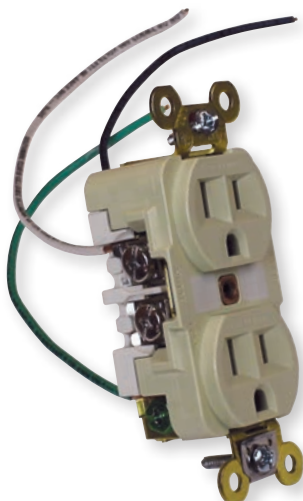

Pre-wired Hubbell Industrial Receptacles

Pre-wired 15 amp and 20 amp receptacles in ivory, light almond or white
Additional Color Options & Wiring Devices on pages 86-88 in Fittings Product Guide

Color	Manufacturer	Amp / Description	Assembly #
Ivory	Hubbell	15A EXTRA HEAVY DUTY DUPLEX (HBL5262)	W12221
Ivory	Hubbell	15A HEAVY DUTY DUPLEX (5252)	W12222
Ivory	Hubbell	20A EXTRA HEAVY DUTY DUPLEX (HBL5362)	W12223
Ivory	Hubbell	20A HEAVY DUTY DUPLEX (5352)	W12224
Light Almond	Hubbell	15A EXTRA HEAVY DUTY DUPLEX (HBL5262)	W12271
Light Almond	Hubbell	15A HEAVY DUTY DUPLEX (5252)	W12272
Light Almond	Hubbell	20A EXTRA HEAVY DUTY DUPLEX (HBL5362)	W12273
Light Almond	Hubbell	20A HEAVY DUTY DUPLEX (5352)	W12274
White	Hubbell	15A EXTRA HEAVY DUTY DUPLEX (HBL5262)	W12300
White	Hubbell	15A HEAVY DUTY DUPLEX (5252)	W12311
White	Hubbell	20A EXTRA HEAVY DUTY DUPLEX (HBL5362)	W12314
White	Hubbell	20A HEAVY DUTY DUPLEX (5352)	W12315

*TR = Tamper Resistant