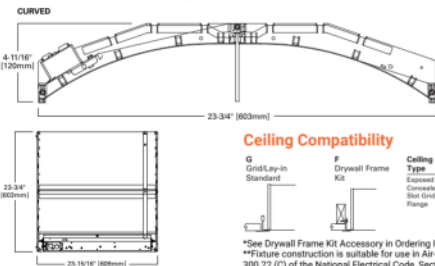

Dimensional and Mounting Details