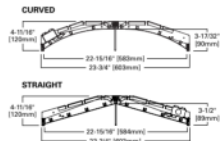

Lamp Configurations