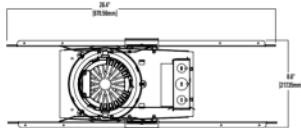

Dimensional and Mounting Details

Mid Lumen (2000 - 4000 Lumens)

Distribution	Max. Mount Height	Trim Height	LED Height
Narrow	6.6"	3.4"	3.8"
Medium	6.7"	3.5"	3.9"
Wide	6.5"	3.3"	3.7"
Baffle	6.5"	3.3"	3.7"