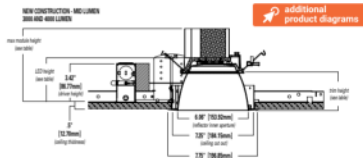

Dimensional and Mounting Details

Mid Lumen (2000 - 4000 Lumens)

Distribution	Max. Mount Height	Trim Height	LED Height
Narrow	6.6"	3.4"	3.8"
Medium	6.7"	3.5"	3.9"
Wide	6.5"	3.3"	3.7"
Baffle	6.5"	3.3"	3.7"