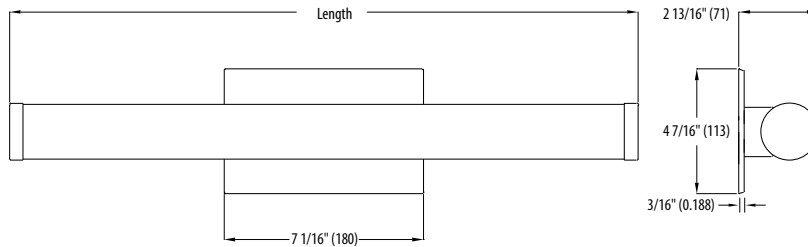

Specifications subject to change without notice.

Catalog Number
Notes
Type

Decorative Indoor

Contemporary Cylinder Vanity

VANITY LED

ADA ENERGY STAR
U.S. PATENT PENDING

SPECIFICATIONS	2FT
Length:	22-3/8 (568)
Weight:	2.1 (.95)
3000K Lumens (LPW)	1391 (77)
4000K Lumens (LPW)	1467 (81)

All dimensions are inches (millimeters) unless otherwise indicated.
Weights are pounds (kilograms).

ORDERING INFORMATION

For shortest lead times, configure product using **bolded options**.

Example: FMVCL 24IN MVOLT 30K 90CRI BN