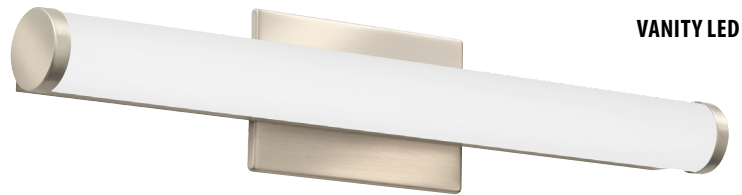

CONSTRUCTION

The Contemporary Cylinder is constructed of an acrylic diffuser with brushed nickel housing. The included canopy/junction box cover is removable for a more low-profile look (2' only). The white acrylic diffuser provides even illumination and softens the appearance of the LEDs for improved aesthetics.

OPTICS

2' produces 1300 lumens at 3000K with 50,000 hours of life.

Extruded acrylic diffuser is of highly transmissive material to minimize LED image and provides high-angle brightness control.

ELECTRICAL

Specifications subject to change without notice.

Catalog Number
Notes
Type

Decorative Indoor

Contemporary Cylinder Vanity

VANITY LED

ADA ENERGY STAR
U.S. PATENT PENDING

SPECIFICATIONS	2FT
Length:	22-3/8 (568)
Weight:	2.1 (.95)
3000K Lumens (LPW)	1391 (77)
4000K Lumens (LPW)	1467 (81)