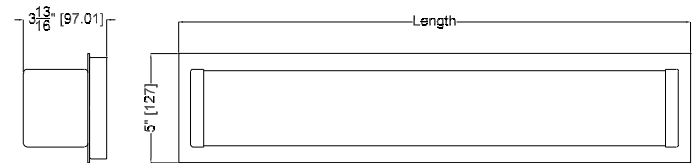

ORDERING INFORMATION

For shortest lead times, configure product using **bolded options**.

Example: FMVTSL 36IN MVOLT 30K 90CRI BN

Series	Length	Voltage	Color temperature	CRI	Finish
FMVTSL Traditional Square Vanity	24IN 2' Nominal 36IN 3' Nominal	MVOLT MVOLT (120V-277V)	30K 3000 K	90CRI >90	BN Brushed Nickel