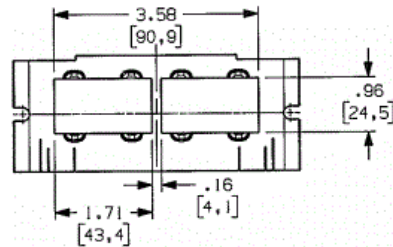

Floor Boxes

SystemOne 2-, 4- and 6- Gang Floor Box Plate

Single Gang Plate

HUBBELL

Features

- Two opening for 1U Hubbell iStation modules
- Easy to install with one screw mounting
- Reduces wiring and installation times

Ordering Information

- Includes necessary mounting hardware

Catalog Number	UPC
FBMP2IM	783585191584

Specifications

Face Plate	16 gauge zinc plated stamped steel
------------	------------------------------------

Online Resources

[Customer Use Drawing](#)

[eCatalog](#)

[Installation Instructions](#)

Dimensions in Inches (mm)

Hubbell Wiring Device-Kellems • Hubbell Incorporated (Delaware) • 40 Waterview Drive • Shelton, CT 06484