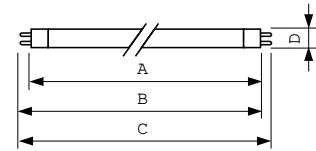

T5 High Output

54W/835 Min Bipin T5 HO ALTO UNP

Philips T5 HO lamps are environmentally-responsible, ultra-slim and have extraordinary light output and longer life.

Product data

General Information	
Cap-Base	G5 [G5]
Features	HO Alto® [High Output Alto]
Light Technical	
Color Code	835 [CCT of 3500K]
Luminous Flux	5,000 lumen
Color Designation	White (WH)
Correlated Color Temperature (Nom)	3500 K
Luminous Efficacy (rated) (Nom)	83 lm/W
Color rendering index (CRI)	82
Operating and Electrical	
Power Consumption	54.1 W
Lamp Current (Nom)	0.455 A
Controls and Dimming	
Dimmable	Yes

Mechanical and Housing	
Bulb Shape	T5 [16 mm (T5)]
Approval and Application	
Mercury (Hg) Content (Nom)	1.4 mg
Product Data	
Order product name	54W/835 Min Bipin T5 HO ALTO UNP
Order code	927993183522
Numerator - Quantity Per Pack	1
Numerator - Packs per outer box	40
Material Nr. (12NC)	927993183522
Full product name	54W/835 Min Bipin T5 HO ALTO UNP
EAN/UPC - Case	50046677290288
EAN/UPC - Product/Case	046677290283

T5 High Output

Dimensional drawing

Product	D (max)	A (max)	B (max)	B (min)	C (max)
54W/835 Min Bipin T5 HO	17 mm	1,149.0 mm	1,156.1 mm	1,153.7 mm	1,163.2 mm
ALTO UNP					

Photometric data

Spectral Power Distribution Colour - 54W/835 Min Bipin T5 HO ALTO UNP