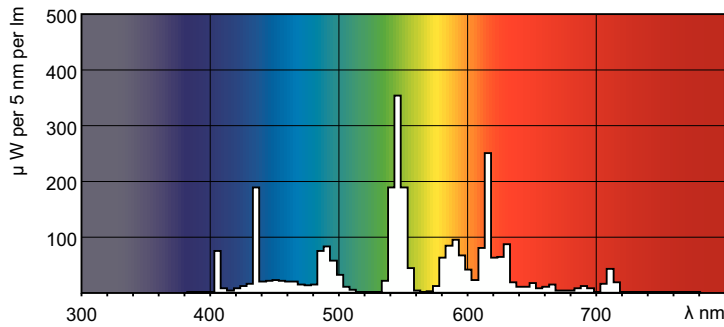

T5 High Output

54W/835 Min Bipin T5 HO ALTO UNP

Philips T5 HO lamps are environmentally-responsible, ultra-slim and have extraordinary light output and longer life.

Product data

General Information	
Cap-Base	G5 [G5]
Features	HO Alto® [High Output Alto]
Light Technical	
Color Code	835 [CCT of 3500K]
Luminous Flux	5,000 lumen
Color Designation	White (WH)
Correlated Color Temperature (Nom)	3500 K
Luminous Efficacy (rated) (Nom)	83 lm/W
Color rendering index (CRI)	82
Operating and Electrical	
Power Consumption	54.1 W
Lamp Current (Nom)	0.455 A
Controls and Dimming	
Dimmable	Yes

Mechanical and Housing	
Bulb Shape	T5 [16 mm (T5)]
Approval and Application	
Mercury (Hg) Content (Nom)	1.4 mg
Product Data	
Order product name	54W/835 Min Bipin T5 HO ALTO UNP
Order code	927993183522
Numerator - Quantity Per Pack	1
Numerator - Packs per outer box	40
Material Nr. (12NC)	927993183522
Full product name	54W/835 Min Bipin T5 HO ALTO UNP
EAN/UPC - Case	50046677290288
EAN/UPC - Product/Case	046677290283

T5 High Output

Dimensional drawing

Product	D (max)	A (max)	B (max)	B (min)	C (max)
54W/835 Min Bipin T5 HO	17 mm	1,149.0 mm	1,156.1 mm	1,153.7 mm	1,163.2 mm
ALTO UNP					

Photometric data

Spectral Power Distribution Colour - 54W/835 Min Bipin T5 HO ALTO UNP