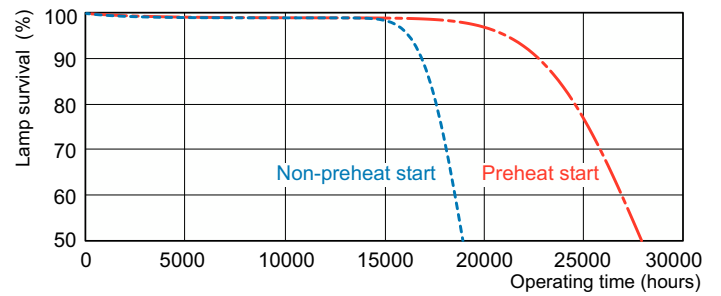

Life Expectancy Diagram - 54W/835 Min Bipin T5 HO ALTO UNP