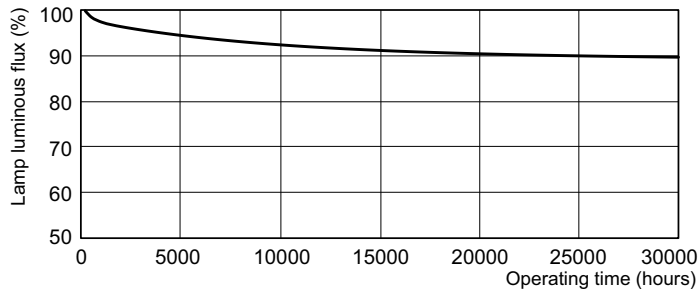

T5 High Output

54W/835 Min Bipin T5 HO ALTO UNP

Philips T5 HO lamps are environmentally-responsible, ultra-slim and have extraordinary light output and longer life.

Product data

General Information	
Cap-Base	G5 [G5]
Features	HO Alto® [High Output Alto]
Light Technical	
Color Code	835 [CCT of 3500K]
Luminous Flux	5,000 lumen
Color Designation	White (WH)
Correlated Color Temperature (Nom)	3500 K
Luminous Efficacy (rated) (Nom)	83 lm/W
Color rendering index (CRI)	82
Operating and Electrical	
Power Consumption	54.1 W
Lamp Current (Nom)	0.455 A
Controls and Dimming	
Dimmable	Yes

T5 High Output

Dimensional drawing

Product	D (max)	A (max)	B (max)	B (min)	C (max)
54W/835 Min Bipin T5 HO	17 mm	1,149.0 mm	1,156.1 mm	1,153.7 mm	1,163.2 mm
ALTO UNP					

Photometric data

Spectral Power Distribution Colour - 54W/835 Min Bipin T5 HO ALTO UNP

Lifetime

Life Expectancy Diagram - 54W/835 Min Bipin T5 HO ALTO UNP

Life Expectancy Diagram - 54W/835 Min Bipin T5 HO ALTO UNP

T5 High Output

Lifetime

Lumen Maintenance Diagram - 54W/835 Min Bipin T5 HO ALTO UNP