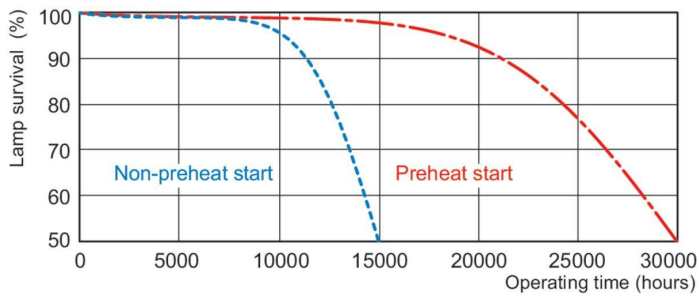

Lifetime

Life Expectancy Diagram - 54W/835 Min Bipin T5 HO ALTO UNP