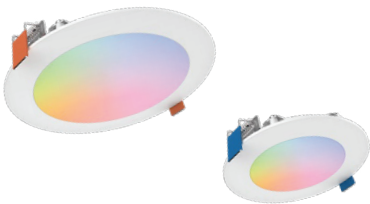

Catalog Number	Description	UPC
RL56069WZRGBWWHR	5/6" Smart Wi-Fi® Recessed LED White Baffle Trim with WiZ Pro 600 Lumens, 90 CRI, 120V, Full Color + White Tunable	080083256143
RL4069WZRGBWWHR	4" Smart Wi-Fi® Recessed LED White Baffle Trim with WiZ Pro 600 Lumens, 90 CRI, 120V, Full Color + White Tunable	080083256167

HLB6099WZRGBWMWR & HLB4069WZRGBWMWR