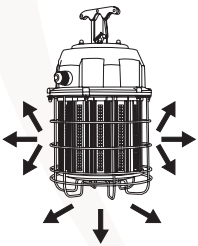

Optical
Advantage

Distributes light in all directions

Why

General purpose lights where
wall illuminations or ceiling
work may be important