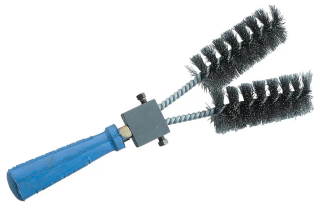

CADWELD WIRE BRUSH WITH REPLACEABLE BRUSH HEADS

CATALOG NUMBER

T314

FEATURES

Aids in removing oxides from conductor surfaces

Useful for cleaning coarse or very dirty conductors

PRODUCT ATTRIBUTES

Product: Brush with Replaceable Brush Heads