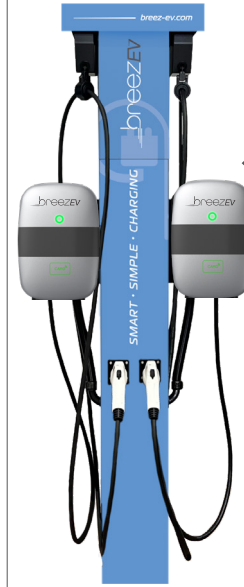

← **CUSTOM BRANDING/
ADVERTISING
VINYL FOR
PEDESTALS.**
CONTACT US
TO DISCUSS