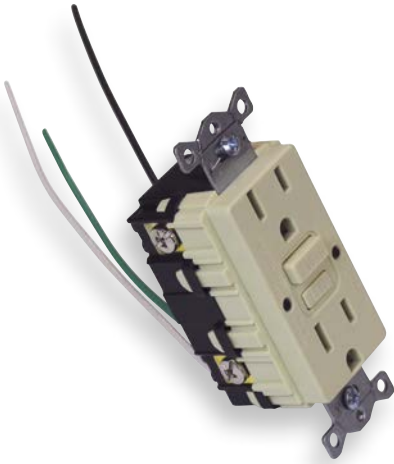

Pre-wired Leviton Residential GFCI Receptacles

Pre-wired 15 amp and 20 amp receptacles in ivory, light almond or white
Additional Color Options and Wiring Devices on pages 86-88 in Fittings Product Guide

Color	Manufacturer	Amp / Description	Assembly #
Ivory	Leviton	15A GFCI (GFNT1)	W13102
Ivory	Leviton	15A GFCI TR (GFTR1)	W13104
Ivory	Leviton	20A GFCI (GFNT2)	W13105
Ivory	Leviton	20A GFCI TR (GFTR2)	W13106
Light Almond	Leviton	15A GFCI (GFNT1)	W13108
Light Almond	Leviton	15A GFCI TR (GFTR1)	W13110
Light Almond	Leviton	20A GFCI (GFNT2)	W13111
Light Almond	Leviton	20A GFCI TR (GFTR2)	W13112
White	Leviton	15A GFCI (GFNT1)	W13113
White	Leviton	15A GFCI TR (GFTR1)	W13114
White	Leviton	20A GFCI (GFNT2)	W13115
White	Leviton	20A GFCI TR (GFTR2)	W13116

*TR = Tamper Resistant