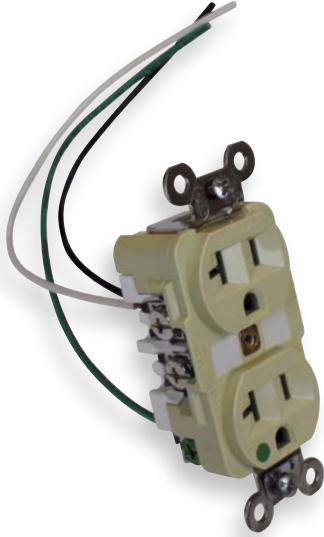

Pre-wired Leviton Hospital Grade Receptacles

Pre-wired 20 amp receptacles in ivory, light almond or white

Additional Color Options and Wiring Devices on pages 86-88 in Fittings Product Guide

Color	Manufacturer	Amp / Description	Assembly #
Ivory	Leviton	20A EXTRA HEAVY DUTY DUPLEX (8300)	W13184
Ivory	Leviton	20A HEAVY DUTY DUPLEX (8300-H)	W13185
Ivory	Leviton	TR DUPLEX (8300-SG)	W13186
Ivory	Leviton	20A DECORA (16362-HG)	W13187
Ivory	Leviton	20A TR DECORA (16352-SG)	W13188
Ivory	Leviton	20A GFCI (GFNT2-HG)	W13189
Ivory	Leviton	20A TR GFCI (GFTR2-HG)	W13190
Light Almond	Leviton	20A EXTRA HEAVY DUTY DUPLEX (8300)	W13191
Light Almond	Leviton	20A HEAVY DUTY DUPLEX (8300-H)	W13192
Light Almond	Leviton	TR DUPLEX (8300-SG)	W13193
Light Almond	Leviton	20A DECORA (16362-HG)	W13194
Light Almond	Leviton	20A TR DECORA (16352-SG)	W13195
Light Almond	Leviton	20A GFCI (GFNT2-HG)	W13196
Light Almond	Leviton	20A TR GFCI (GFTR2-HG)	W13198
White	Leviton	20A EXTRA HEAVY DUTY DUPLEX (8300)	W13146
White	Leviton	20A HEAVY DUTY DUPLEX (8300-H)	W13147
White	Leviton	TR DUPLEX (8300-SG)	W13150
White	Leviton	20A DECORA (16362-HG)	W13180
White	Leviton	20A TR DECORA (16352-SG)	W13181
White	Leviton	20A GFCI (GFNT2-HG)	W13182
White	Leviton	20A TR GFCI (GFTR2-HG)	W13183

*TR = Tamper Resistant