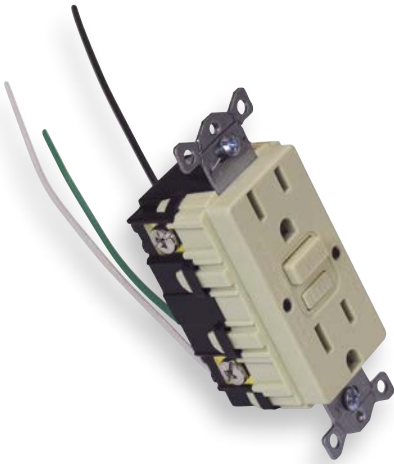

Pre-wired Hubbell Residential GFCI Receptacles

Pre-wired 15 amp and 20 amp receptacles in ivory, light almond or white
Additional Color Options and Wiring Devices on pages 86-88 in Fittings Product Guide

Color	Manufacturer	Amp / Description	Assembly #
Ivory	Hubbell	15A GFCI (GFRST15)	W12209
Ivory	Hubbell	15A GFCI TR (GFTRST15)	W12210
Ivory	Hubbell	20A GFCI (GFRST20)	W12211
Ivory	Hubbell	20A GFCI TR (GFTRST20)	W12212
Light Almond	Hubbell	15A GFCI (GFRST15)	W12252
Light Almond	Hubbell	15A GFCI TR (GFTRST15)	W12253
Light Almond	Hubbell	20A GFCI (GFRST20)	W12254
Light Almond	Hubbell	20A GFCI TR (GFTRST20)	W12261
White	Hubbell	15A GFCI (GFRST15)	W12286
White	Hubbell	15A GFCI TR (GFTRST15)	W12287
White	Hubbell	20A GFCI (GFRST20)	W12289
White	Hubbell	20A GFCI TR (GFTRST20)	W12290

*TR = Tamper Resistant