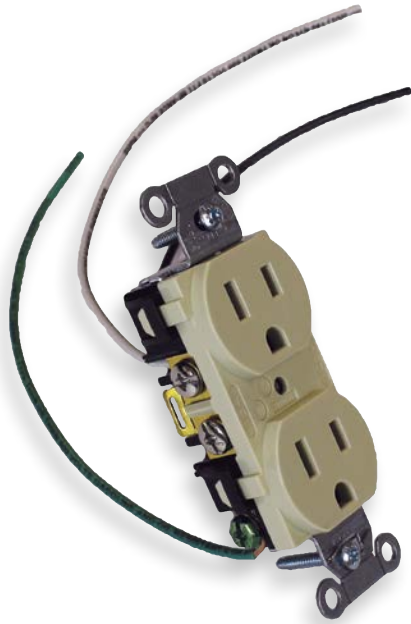

Pre-wired Hubbell Commercial/ Construction Receptacles

Pre-wired 15 amp and 20 amp receptacles in ivory, light almond or white
Additional Color Options and Wiring Devices on pages 86-88 in Fittings Product Guide

Color	Manufacturer	Amp / Description	Assembly #
Ivory	Hubbell	15A DUPLEX (BR15)	W12213
Ivory	Hubbell	15A TR DUPLEX (BR15TR)	W12214
Ivory	Hubbell	15A DECORA (DR15)	W12215
Ivory	Hubbell	15A TR DECORA (DR15TR)	W12216
Ivory	Hubbell	20A DUPLEX (BR20)	W12217
Ivory	Hubbell	20A TR DUPLEX (BR20TR)	W12218
Ivory	Hubbell	20A DECORA (DR20)	W12219
Ivory	Hubbell	20A TR DECORA (DR20TR)	W12220
Light Almond	Hubbell	15A DUPLEX (BR15)	W12262
Light Almond	Hubbell	15A TR DUPLEX (BR15TR)	W12263
Light Almond	Hubbell	15A DECORA (DR15)	W12264
Light Almond	Hubbell	15A TR DECORA (DR15TR)	W12265
Light Almond	Hubbell	20A DUPLEX (BR20)	W12266
Light Almond	Hubbell	20A TR DUPLEX (BR20TR)	W12267
Light Almond	Hubbell	20A DECORA (DR20)	W12268
Light Almond	Hubbell	20A TR DECORA (DR20TR)	W12270
White	Hubbell	15A DUPLEX (BR15)	W12292
White	Hubbell	15A TR DUPLEX (BR15TR)	W12293
White	Hubbell	15A DECORA (DR15)	W12294
White	Hubbell	15A TR DECORA (DR15TR)	W12295
White	Hubbell	20A DUPLEX (BR20)	W12296
White	Hubbell	20A TR DUPLEX (BR20TR)	W12297
White	Hubbell	20A DECORA (DR20)	W12298
White	Hubbell	20A TR DECORA (DR20TR)	W12299

*TR = Tamper Resistant