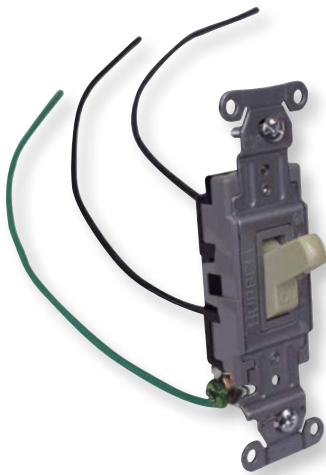

Pre-wired Hubbell Commercial Grade Switches – 20 Amp

Pre-wired in single pole or three way in ivory, light almond or white
Additional Switches on pages 84-85 in Fittings Product Guide

Color	Manufacturer	Switch Type	Assembly #
Ivory	Hubbell	Single Pole (CSB120)	W12392
Ivory	Hubbell	Three Way (CSB320)	W12405
Ivory	Hubbell	Single Pole Decora (DS120)	W12393
Ivory	Hubbell	Three Way Decora (DS320)	W12406
Light Almond	Hubbell	Single Pole (CSB120)	W12439
Light Almond	Hubbell	Three Way (CSB320)	W12423
Light Almond	Hubbell	Single Pole Decora (DS120)	W12440
Light Almond	Hubbell	Three Way Decora (DS320)	W12424
White	Hubbell	Single Pole (CSB120)	W12521
White	Hubbell	Three Way (CSB320)	W12544
White	Hubbell	Single Pole Decora (DS120)	W12522
White	Hubbell	Three Way Decora (DS320)	W12545