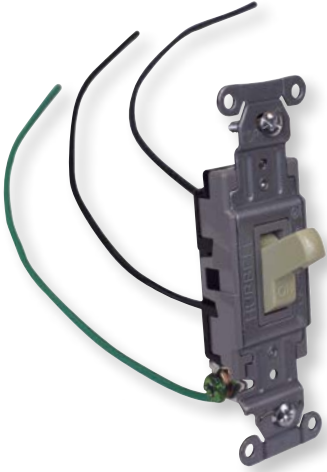

Pre-wired Leviton Commercial Grade Switches – 15 Amp

Pre-wired single pole or three way in ivory, light almond or white

Additional Color Options and Wiring Devices on pages 86-88 in Fittings Product Guide

Color	Manufacturer	Switch Type	Assembly #
Ivory	Leviton	Single Pole (CSB1-15)	W12380
Ivory	Leviton	Three-Way (CSB3-15)	W12403
Ivory	Leviton	Single Pole Decora (5691-2)	W12381
Ivory	Leviton	Three-Way Decora (5693-2)	W12404
Light Almond	Leviton	Single Pole (CSB1-15)	W12437
Light Almond	Leviton	Three-Way (CSB3-15)	W12421
Light Almond	Leviton	Single Pole Decora (5691-2)	W12438
Light Almond	Leviton	Three-Way Decora (5693-2)	W12422
White	Leviton	Single Pole (CSB1-15)	W12519
White	Leviton	Three-Way (CSB3-15)	W12541
White	Leviton	Single Pole Decora (5691-2)	W12520
White	Leviton	Three-Way Decora (5693-2)	W12542