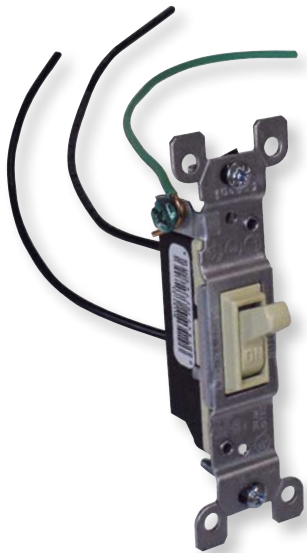

*TR = Tamper Resistant

Pigtailed Devices (continued)

Pre-wired Leviton Residential Switches – 15 Amp

Pre-wired single pole or three way in ivory, light almond or white

Additional Switches on pages 84-85 in Fittings Product Guide