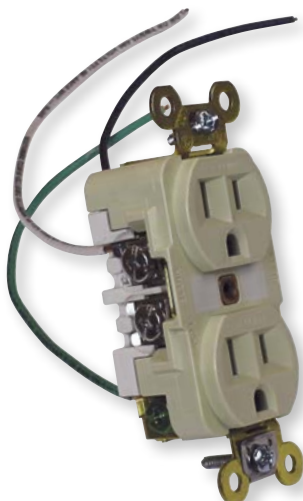

Pre-wired Hubbell Industrial Receptacles

Pre-wired 15 amp and 20 amp receptacles in ivory, light almond or white
Additional Color Options & Wiring Devices on pages 86-88 in Fittings Product Guide

Color	Manufacturer	Amp / Description	Assembly #
Ivory	Hubbell	15A EXTRA HEAVY DUTY DUPLEX (HBL5262)	W12221
Ivory	Hubbell	15A HEAVY DUTY DUPLEX (5252)	W12222
Ivory	Hubbell	20A EXTRA HEAVY DUTY DUPLEX (HBL5362)	W12223
Ivory	Hubbell	20A HEAVY DUTY DUPLEX (5352)	W12224
Light Almond	Hubbell	15A EXTRA HEAVY DUTY DUPLEX (HBL5262)	W12271
Light Almond	Hubbell	15A HEAVY DUTY DUPLEX (5252)	W12272
Light Almond	Hubbell	20A EXTRA HEAVY DUTY DUPLEX (HBL5362)	W12273
Light Almond	Hubbell	20A HEAVY DUTY DUPLEX (5352)	W12274
White	Hubbell	15A EXTRA HEAVY DUTY DUPLEX (HBL5262)	W12300
White	Hubbell	15A HEAVY DUTY DUPLEX (5252)	W12311
White	Hubbell	20A EXTRA HEAVY DUTY DUPLEX (HBL5362)	W12314
White	Hubbell	20A HEAVY DUTY DUPLEX (5352)	W12315

*TR = Tamper Resistant