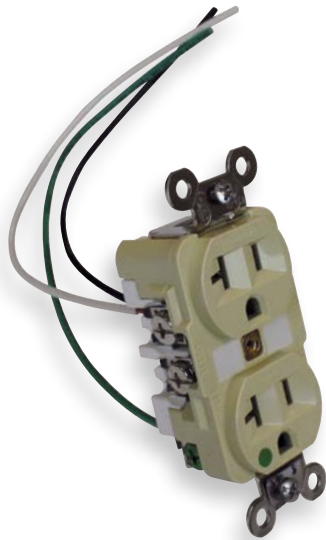

Pigtailed Devices (continued)

Pre-wired Hubbell Hospital Grade Receptacles

Pre-wired 20 amp receptacles in ivory, light almond or white

Additional Color Options and Wiring Devices on pages 86-88 in Fittings Product Guide

Color	Manufacturer	Amp / Description	Assembly #
Ivory	Hubbell	20A EXTRA HEAVY DUTY DUPLEX (HBL8300)	W12225
Ivory	Hubbell	20A HEAVY DUTY DUPLEX (8300)	W12246
Ivory	Hubbell	TR DUPLEX (8300TR)	W12247
Ivory	Hubbell	20A DECORA (2182)	W12248
Ivory	Hubbell	20A TR DECORA (2182TR)	W12249
Ivory	Hubbell	20A GFCI (GFRST83)	W12250
Ivory	Hubbell	20A TR GFCI (GFTWRST83)	W12251
Light Almond	Hubbell	20A EXTRA HEAVY DUTY DUPLEX (HBL8300)	W12275
Light Almond	Hubbell	20A HEAVY DUTY DUPLEX (8300)	W12276
Light Almond	Hubbell	TR DUPLEX (8300TR)	W12277
Light Almond	Hubbell	20A DECORA (2182)	W12278
Light Almond	Hubbell	20A TR DECORA (2182TR)	W12279
Light Almond	Hubbell	20A GFCI (GFRST83)	W12280
Light Almond	Hubbell	20A TR GFCI (GFTWRST83)	W12281
White	Hubbell	20A EXTRA HEAVY DUTY DUPLEX (HBL8300)	W12316
White	Hubbell	20A HEAVY DUTY DUPLEX (8300)	W12317
White	Hubbell	TR DUPLEX (8300TR)	W12318
White	Hubbell	20A DECORA (2182)	W12320
White	Hubbell	20A TR DECORA (2182TR)	W12322
White	Hubbell	20A GFCI (GFRST83)	W12323
White	Hubbell	20A TR GFCI (GFTWRST83)	W12324

*TR = Tamper Resistant