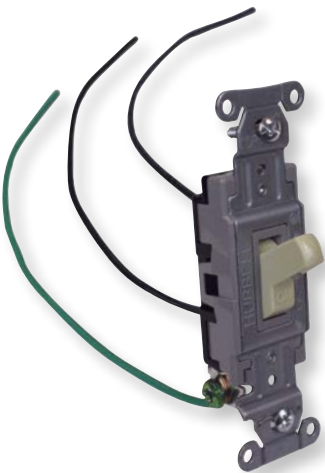

Pre-wired Hubbell Commercial Grade Switches – 15 Amp

Pre-wired single pole or three way, in ivory, light almond or white

Additional Switches on pages 84-85 in Fittings Product Guide

Color	Manufacturer	Switch Type	Assembly #
Ivory	Hubbell	Single Pole (CSB115)	W12390
Ivory	Hubbell	Three Way (CSB315)	W12401
Ivory	Hubbell	Single Pole Decora (DS115)	W12391
Ivory	Hubbell	Three Way Decora (DS315)	W12402
Light Almond	Hubbell	Single Pole (CSB115)	W12435
Light Almond	Hubbell	Three Way (CSB315)	W12419
Light Almond	Hubbell	Single Pole Decora (DS115)	W12436
Light Almond	Hubbell	Three Way Decora (DS315)	W12420
White	Hubbell	Single Pole (CSB115)	W12517
White	Hubbell	Three Way (CSB315)	W12537
White	Hubbell	Single Pole Decora (DS115)	W12518
White	Hubbell	Three Way Decora (DS315)	W12538