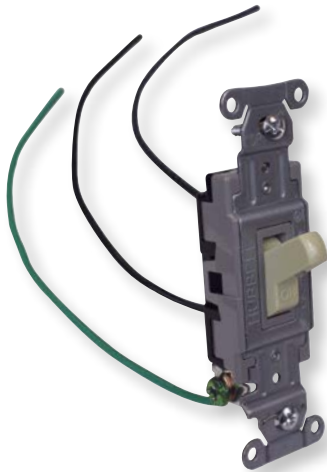

Pigtailed Devices (continued)

Pre-wired Leviton Commercial Grade Switches – 20 Amp

Pre-wired in single pole or three way in ivory, light almond or white
Additional Switches on pages 84-85 in Fittings Product Guide

Color	Manufacturer	Switch Type	Assembly #
Ivory	Leviton	Single Pole (CSB1-20)	W12382
Ivory	Leviton	Three Way (CSB3-20)	W12407
Ivory	Leviton	Single Pole Decora (5621-2)	W12383
Ivory	Leviton	Three Way Decora (5623-2)	W12408
Light Almond	Leviton	Single Pole (CSB1-20)	W12441
Light Almond	Leviton	Three Way (CSB3-20)	W12425
Light Almond	Leviton	Single Pole Decora (5621-2)	W12442
Light Almond	Leviton	Three Way Decora (5623-2)	W12426
White	Leviton	Single Pole (CSB1-20)	W12523
White	Leviton	Three Way (CSB3-20)	W12546
White	Leviton	Single Pole Decora (5621-2)	W12524
White	Leviton	Three Way Decora (5623-2)	W12547