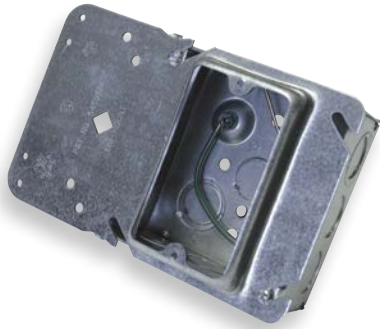

Call Werner Electric.
We get it done!

Box Assemblies

Box With Pre-Installed Pigtail

4" Square Steel Box with 8" Ground Pigtail

Box Type	Part #
4" sq. 1-1/2" deep	W4374
4" sq. 2-1/8" deep	4SDEKP
3-3/4" sq. 3-1/2" deep	W12027
4-11/16" sq. 2-1/8" deep	W22011