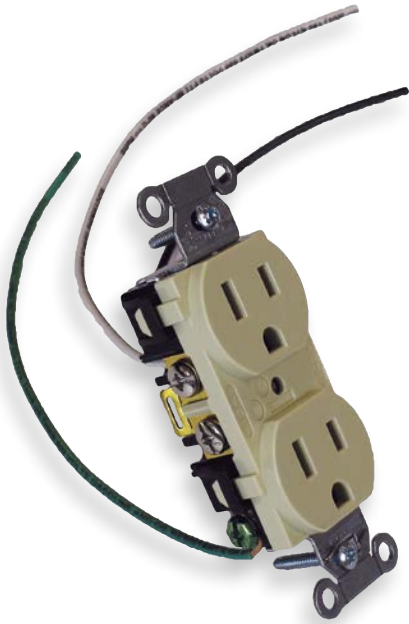

Pigtailed Devices (continued)

Pre-wired Leviton Commercial/ Construction Receptacles

Pre-wired 15 amp and 20 amp receptacles in ivory, light almond or white
Additional Color Options and Wiring Devices on pages 86-88 in Fittings Product Guide

Color	Manufacturer	Amp / Description	Assembly #
Ivory	Leviton	15A DUPLEX (BR15)	W13117
Ivory	Leviton	15A TR DUPLEX (TBR15)	W13118
Ivory	Leviton	15A DECORA (16252)	W13119
Ivory	Leviton	15A TR DECORA (TDR15)	W13120
Ivory	Leviton	20A DUPLEX (BR20)	W13121
Ivory	Leviton	20A TR DUPLEX (TBR20)	W13122
Ivory	Leviton	20A DECORA (16352)	W13123
Ivory	Leviton	20A TR DECORA (TDR20)	W13124
Light Almond	Leviton	15A DUPLEX (BR15)	W13127
Light Almond	Leviton	15A TR DUPLEX (TBR15)	W13128
Light Almond	Leviton	15A DECORA (16252)	W13129
Light Almond	Leviton	15A TR DECORA (TDR15)	W13132
Light Almond	Leviton	20A DUPLEX (BR20)	W13131
Light Almond	Leviton	20A TR DUPLEX (TBR20)	W13133
Light Almond	Leviton	20A DECORA (16352)	W13134
Light Almond	Leviton	20A TR DECORA (TDR20)	W13135
White	Leviton	15A DUPLEX (BR15)	W13136
White	Leviton	15A TR DUPLEX (TBR15)	W13137
White	Leviton	15A DECORA (16252)	W13138
White	Leviton	15A TR DECORA (TDR15)	W13140
White	Leviton	20A DUPLEX (BR20)	W13141
White	Leviton	20A TR DUPLEX (TBR20)	W13142
White	Leviton	20A DECORA (16352)	W13143
White	Leviton	20A TR DECORA (TDR20)	W13144

*TR = Tamper Resistant