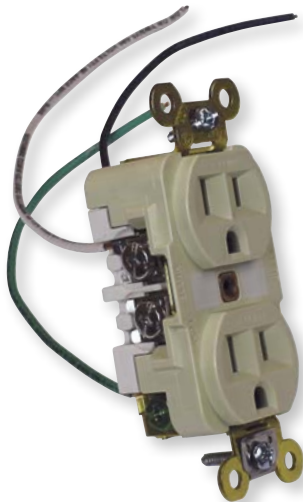

Pigtailed Devices (continued)

Pre-wired Leviton Industrial Receptacles

Pre-wired 15 amp and 20 amp receptacles in ivory, light almond or white
Additional Color Options and Wiring Devices on pages 86-88 in Fittings Product Guide

Color	Manufacturer	Amp / Description	Assembly #
Ivory	Leviton	15A EXTRA HEAVY DUTY DUPLEX (5262)	W13200
Ivory	Leviton	15A HEAVY DUTY DUPLEX (5252)	W13201
Ivory	Leviton	20A EXTRA HEAVY DUTY DUPLEX (5362)	W13206
Ivory	Leviton	20A HEAVY DUTY DUPLEX (5352)	W13207
Light Almond	Leviton	15A EXTRA HEAVY DUTY DUPLEX (5262)	W13202
Light Almond	Leviton	15A HEAVY DUTY DUPLEX (5252)	W13203
Light Almond	Leviton	20A EXTRA HEAVY DUTY DUPLEX (5362)	W13209
Light Almond	Leviton	20A HEAVY DUTY DUPLEX (5352)	W13210
White	Leviton	15A EXTRA HEAVY DUTY DUPLEX (5262)	W13204
White	Leviton	15A HEAVY DUTY DUPLEX (5252)	W13205
White	Leviton	20A EXTRA HEAVY DUTY DUPLEX (5362)	W13211
White	Leviton	20A HEAVY DUTY DUPLEX (5352)	W13212

*TR = Tamper Resistant