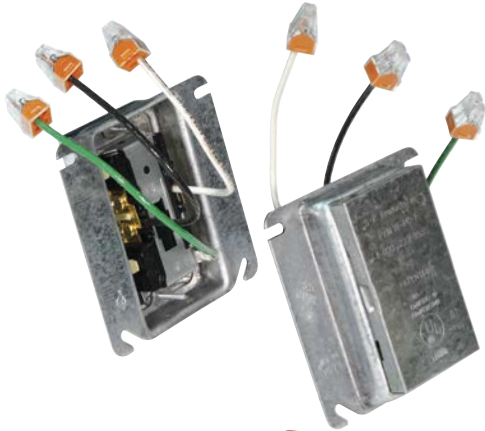

Additional Custom Services

Pre-Assembled Mud Ring Receptacle Combo w/Snap on Cover

Pre-Assembled Receptacle in Mud Ring w/Snap On Cover

Type	Assembly #
Single Gang	W36579
Double Gang	W36580