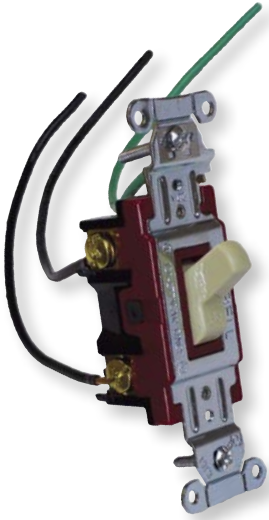

Pre-wired Leviton Spec Grade Switches - 20 Amp

Pre-wired single pole or three way in ivory, light almond or white
Additional Switches on pages 84-85 in Fittings Product Guide

Color	Manufacturer	Switch Type	Assembly #
Ivory	Leviton	Single Pole (1221-2)	W12384
Ivory	Leviton	Three Way (1223-2)	W12412
Ivory	Leviton	Single Pole Locking (1221-2L)	W12387
Ivory	Leviton	Three Way Locking (1223-2L)	W12414
Light Almond	Leviton	Single Pole (1221-2)	W12512
Light Almond	Leviton	Three Way (1223-2)	W12429
Light Almond	Leviton	Single Pole Locking (1221-2L)	W12514
Light Almond	Leviton	Three Way Locking (1223-2L)	W12431
White	Leviton	Single Pole (1221-2)	W12530
White	Leviton	Three Way (1223-2)	W12568
White	Leviton	Single Pole Locking (1221-2L)	W12532
White	Leviton	Three Way Locking (1223-2L)	W12570