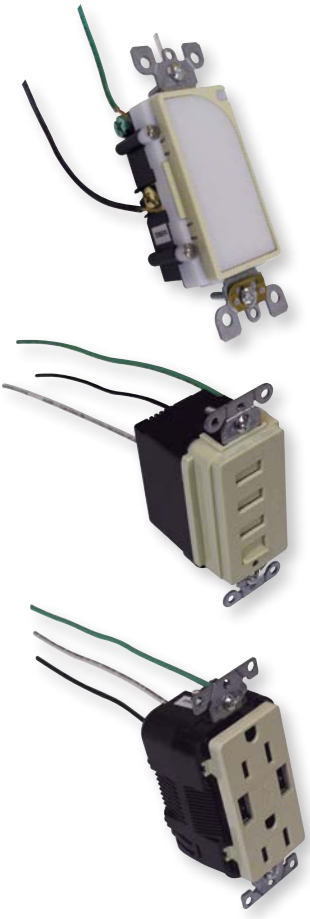

Pre-wired Night Light and USB Receptacles

Pre-wired Night Light & USB tamper resistant receptacles in ivory, light almond or white

Receptacle	Manufacturer	Description	Assembly #
Ivory	Leviton	Night Light Receptacle (6527)	W12351
Ivory	Leviton	Outlet w/Night Light, 15 amp (T6525)	W12352
Ivory	Leviton	Two Outlets, Two USB, 15 amp (T5632)	W12354
Ivory	Leviton	Two Outlets, Two USB, 20 amp (T5832)	W12355
Ivory	Leviton	4 Port USB Receptacle, 4.2 amp (USB4P)	W12356
Ivory	Leviton	Two Outlets, Two USB, Hospital Grade 15 amp (T5632)	W12357
Ivory	Leviton	Two Outlets, Two USB, Hospital Grade 20 amp (T5832)	W12358
Ivory	Hubbell	USB Charger Receptacle, 15 amp (USB15X2)	W12325
Ivory	Hubbell	USB Charger Receptacle, 20 amp (USB20X2)	W12326
Ivory	Hubbell	USB Charger Receptacle, Hospital Grade 15 amp (USB8200)	W12327
Ivory	Hubbell	USB Charger Receptacle, Hospital Grade 20 amp (USB8300)	W12328
Ivory	Hubbell	4 USB Ports, 5 amp (USB4)	W12330
Ivory	Hubbell	2 USB Ports, 3 amp (USB2)	W12331
Light Almond	Leviton	Night Light Receptacle (6527)	W12359
Light Almond	Leviton	Outlet w/Night Light, 15 amp (T6525)	W12360
Light Almond	Leviton	Two Outlets, Two USB, 15 amp (T5632)	W12362
Light Almond	Leviton	Two Outlets, Two USB, 20 amp (T5832)	W12363
Light Almond	Leviton	4 Port USB Receptacle, 4.2 amp (USB4P)	W12364
Light Almond	Leviton	Two Outlets, Two USB, Hospital Grade 15 amp (T5632)	W12365
Light Almond	Leviton	Two Outlets, Two USB, Hospital Grade 20 amp (T5832)	W12366
Light Almond	Hubbell	USB Charger Receptacle, 15 amp (USB15X2)	W12332
Light Almond	Hubbell	USB Charger Receptacle, 20 amp (USB20X2)	W12334
Light Almond	Hubbell	USB Charger Receptacle, Hospital Grade 15 amp (USB8200)	W12335
Light Almond	Hubbell	USB Charger Receptacle, Hospital Grade 20 amp (USB8300)	W12342
Light Almond	Hubbell	4 USB Ports, 5 amp (USB4)	W12343
Light Almond	Hubbell	2 USB Ports, 3 amp (USB2)	W12344
White	Leviton	Night Light Receptacle (6527)	W12369
White	Leviton	Outlet w/Night Light, 15 amp (T6525)	W12370
White	Leviton	Two Outlets, Two USB, 15 amp (T5632)	W12372
White	Leviton	Two Outlets, Two USB, 20 amp (T5832)	W12373
White	Leviton	4 Port USB Receptacle, 4.2 amp (USB4P)	W12374
White	Leviton	Two Outlets, Two USB, Hospital Grade 15 amp (T5632)	W12375
White	Leviton	Two Outlets, Two USB, Hospital Grade 20 amp (T5832)	W12376
White	Hubbell	USB Charger Receptacle, 15 amp (USB15X2)	W12345
White	Hubbell	USB Charger Receptacle, 20 amp (USB20X2)	W12346
White	Hubbell	USB Charger Receptacle, Hospital Grade 15 amp (USB8200)	W12347
White	Hubbell	USB Charger Receptacle, Hospital Grade 20 amp (USB8300)	W12348
White	Hubbell	4 USB Ports, 5 amp (USB4)	W12349
White	Hubbell	2 USB Ports, 3 amp (USB2)	W12350

*TR = Tamper Resistant