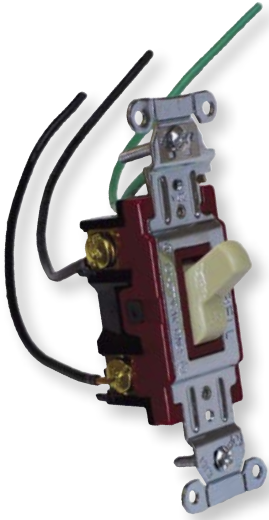

Pre-wired Hubbell Commercial Grade Switches – 20 Amp

Pre-wired in single pole or three way in ivory, light almond or white
Additional Switches on pages 84-85 in Fittings Product Guide

Color	Manufacturer	Switch Type	Assembly #
Ivory	Hubbell	Single Pole (CSB120)	W12392
Ivory	Hubbell	Three Way (CSB320)	W12405
Ivory	Hubbell	Single Pole Decora (DS120)	W12393
Ivory	Hubbell	Three Way Decora (DS320)	W12406
Light Almond	Hubbell	Single Pole (CSB120)	W12439
Light Almond	Hubbell	Three Way (CSB320)	W12423
Light Almond	Hubbell	Single Pole Decora (DS120)	W12440
Light Almond	Hubbell	Three Way Decora (DS320)	W12424
White	Hubbell	Single Pole (CSB120)	W12521
White	Hubbell	Three Way (CSB320)	W12544
White	Hubbell	Single Pole Decora (DS120)	W12522
White	Hubbell	Three Way Decora (DS320)	W12545

Pre-wired Leviton Spec Grade Switches - 20 Amp

Pre-wired single pole or three way in ivory, light almond or white
Additional Switches on pages 84-85 in Fittings Product Guide

Color	Manufacturer	Switch Type	Assembly #
Ivory	Leviton	Single Pole (1221-2)	W12384
Ivory	Leviton	Three Way (1223-2)	W12412
Ivory	Leviton	Single Pole Locking (1221-2L)	W12387
Ivory	Leviton	Three Way Locking (1223-2L)	W12414
Light Almond	Leviton	Single Pole (1221-2)	W12512
Light Almond	Leviton	Three Way (1223-2)	W12429
Light Almond	Leviton	Single Pole Locking (1221-2L)	W12514
Light Almond	Leviton	Three Way Locking (1223-2L)	W12431
White	Leviton	Single Pole (1221-2)	W12530
White	Leviton	Three Way (1223-2)	W12568
White	Leviton	Single Pole Locking (1221-2L)	W12532
White	Leviton	Three Way Locking (1223-2L)	W12570