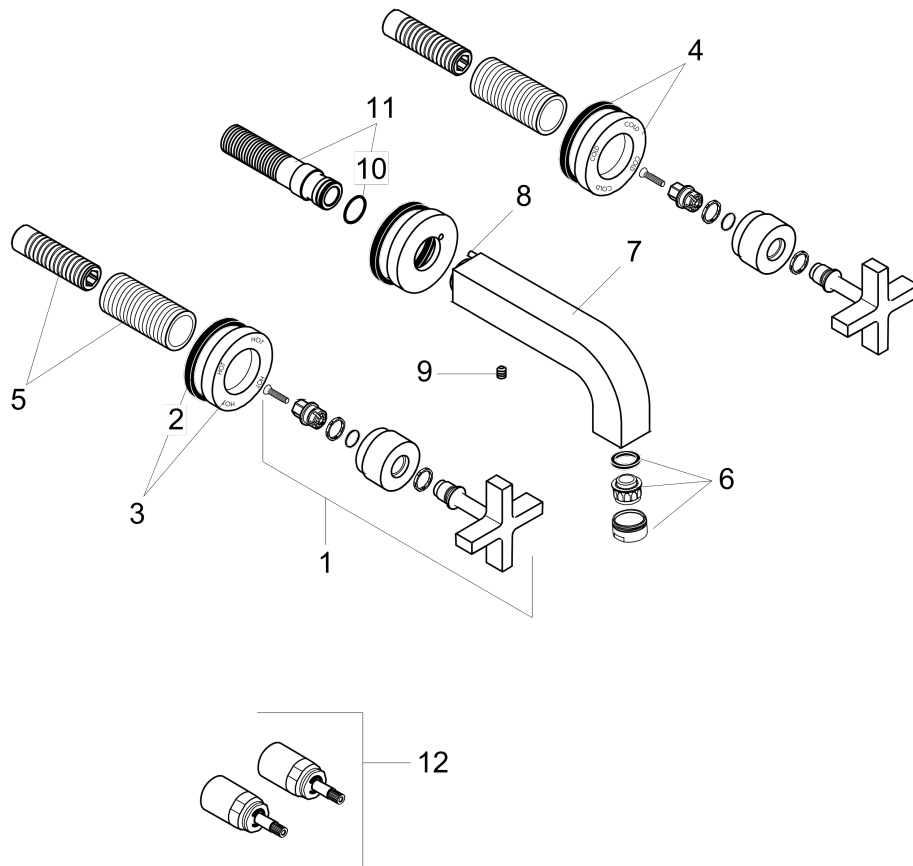

AXOR Citterio
Wall-Mounted Widespread Faucet Trim with Cross Handles, 1.2 GPM
 Finish: **Chrome** Part no. : **39143001**

Description

Features

- Handle variant: Cross
- Spray modes: aerated spray
- Flow: 1.2 GPM (4.5 L/Min)
- Ceramic valves hot/cold 90°

Item details

List Price \$ 1,070.00

Technology

Compliance / Sustainability

Product image

Scale drawing

AXOR Citterio
Wall-Mounted Widespread Faucet Trim with Cross Handles, 1.2 GPM
 Finish: **Chrome** Part no. : **39143001**

Exploded drawing

Year of production: 07/16 - 12/17

AXOR Citterio
Wall-Mounted Widespread Faucet Trim with Cross Handles, 1.2 GPM
 Finish: **Chrome** Part no. : **39143001**

Spare parts list

Year of production: **07/16 - 12/17**

Pos.	Description	Part no.	Price	PU
1	handle	39295000	-	1
2	seal	97530000	-	1
3	escutcheon hot water	96755000	-	1
4	escutcheon cold water	96754000	-	1
5	fixing set	96392000	-	1
6	aerator M24x1 (4,5 l/min)	92877000	-	1
7	spout 220 mm	97239000	-	1
8	hollow set screw M4x16	97663000	-	1
9	hollow set screw M6x6	97660000	-	1
10	O-ring 16x2,5	98134000	-	1
11	connecting thread G½	97228000	-	1
12	extension 25 mm	96259000	-	1
a	base body	10303181	-	1