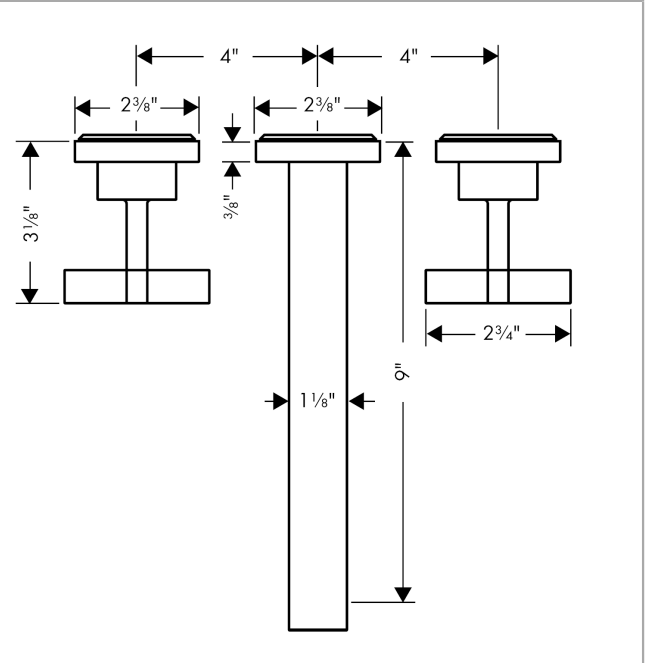

AXOR Citterio
Wall-Mounted Widespread Faucet Trim with Cross Handles, 1.2 GPM
 Finish: **Chrome** Part no. : **39143001**

Description

Features

- Handle variant: Cross
- Spray modes: aerated spray
- Flow: 1.2 GPM (4.5 L/Min)
- Ceramic valves hot/cold 90°

Item details

List Price \$ 1,070.00

Technology

Compliance / Sustainability

Product image

Scale drawing

AXOR Citterio
Wall-Mounted Widespread Faucet Trim with Cross Handles, 1.2 GPM
 Finish: **Chrome** Part no. : **39143001**

Exploded drawing

Year of production: 07/16 - 12/17

AXOR Citterio
Wall-Mounted Widespread Faucet Trim with Cross Handles, 1.2 GPM
 Finish: **Chrome** Part no. : **39143001**

Spare parts list

Year of production: **07/16 - 12/17**

Pos.	Description	Part no.	Price	PU
1	handle	39295000	-	1
2	seal	97530000	-	1
3	escutcheon hot water	96755000	-	1
4	escutcheon cold water	96754000	-	1
5	fixing set	96392000	-	1
6	aerator M24x1 (4,5 l/min)	92877000	-	1
7	spout 220 mm	97239000	-	1
8	hollow set screw M4x16	97663000	-	1
9	hollow set screw M6x6	97660000	-	1
10	O-ring 16x2,5	98134000	-	1
11	connecting thread G½	97228000	-	1
12	extension 25 mm	96259000	-	1
a	base body	10303181	-	1