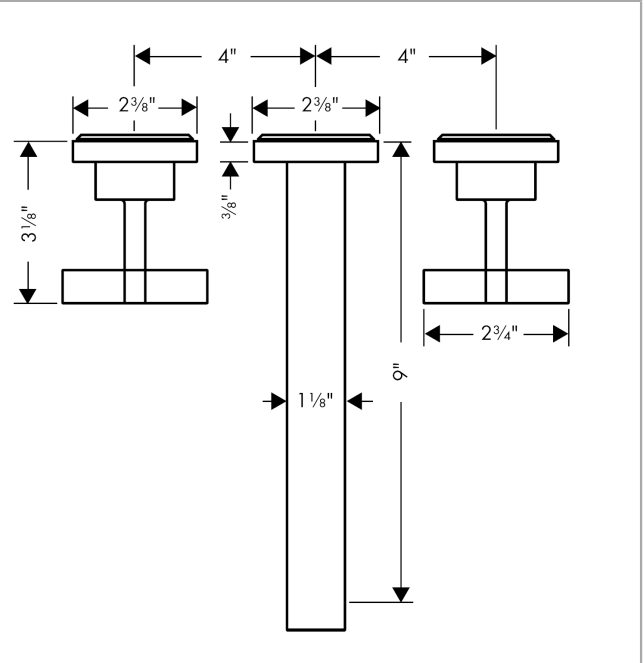

AXOR Citterio
Wall-Mounted Widespread Faucet Trim with Cross Handles, 1.2 GPM
 Finish: **Brushed Nickel** Part no. : **39143821**

Description

Features

- Handle variant: Cross
- Spray modes: aerated spray
- Flow: 1.2 GPM (4.5 L/Min)
- Ceramic valves hot/cold 90°

Item details

List Price \$ 1,552.00

Technology

Compliance / Sustainability

Product image

Scale drawing

AXOR Citterio
Wall-Mounted Widespread Faucet Trim with Cross Handles, 1.2 GPM
 Finish: **Brushed Nickel** Part no. : **39143821**

Exploded drawing

Year of production: 07/16 - 12/17

AXOR Citterio

Wall-Mounted Widespread Faucet Trim with Cross Handles, 1.2 GPM

Finish: **Brushed Nickel** Part no. : **39143821**

Spare parts list

Year of production: **07/16 - 12/17**

Pos.	Description	Part no.	Price	PU
1	handle	39295820	-	1
2	aerator M24x1 (4,5 l/min)	92877820	-	1
3	fixing set	96392000	-	1
4	connecting thread G½	97228000	-	1
5	O-ring 16x2,5	98134000	-	1
6	extension 25 mm	96259000	-	1
7	extension 25 mm	95413000	-	1
a	base body	10303181	-	1
b	spout 220 mm	97239820	-	1