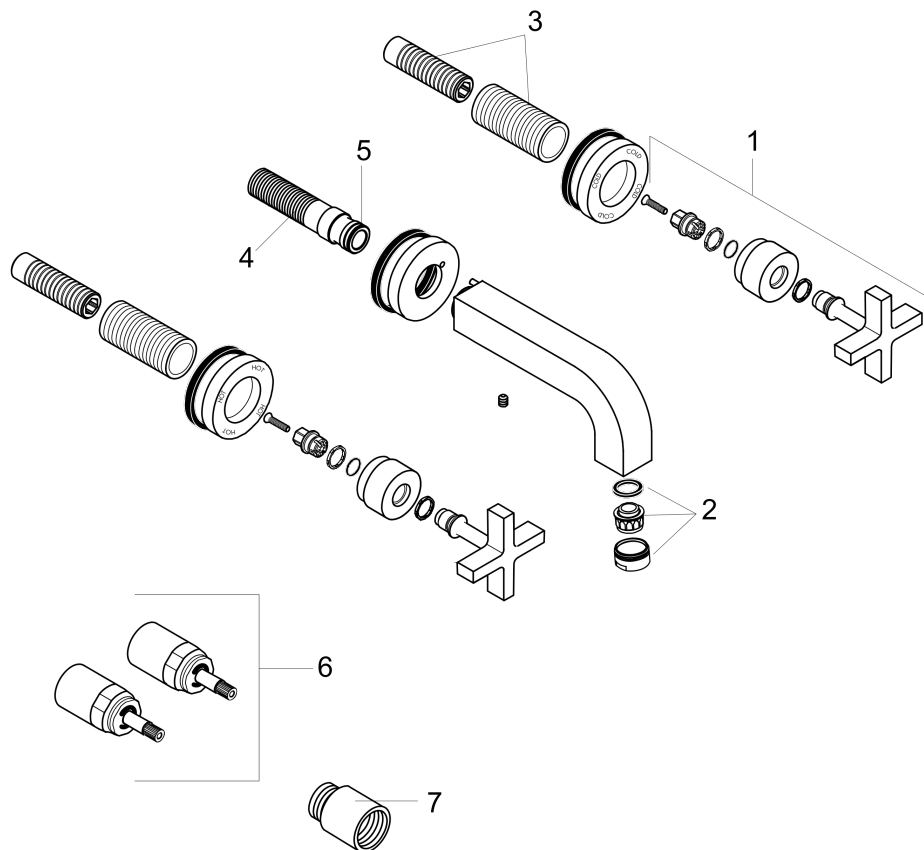

AXOR Citterio
Wall-Mounted Widespread Faucet Trim with Cross Handles, 1.2 GPM
 Finish: **Brushed Nickel** Part no. : **39143821**

Description

Features

- Handle variant: Cross
- Spray modes: aerated spray
- Flow: 1.2 GPM (4.5 L/Min)
- Ceramic valves hot/cold 90°

Item details

List Price \$ 1,552.00

Technology

Compliance / Sustainability

Product image

Scale drawing

AXOR Citterio
Wall-Mounted Widespread Faucet Trim with Cross Handles, 1.2 GPM
 Finish: **Brushed Nickel** Part no. : **39143821**

Exploded drawing

Year of production: 07/16 - 12/17

AXOR Citterio

Wall-Mounted Widespread Faucet Trim with Cross Handles, 1.2 GPM

Finish: **Brushed Nickel** Part no. : **39143821**

Spare parts list

Year of production: **07/16 - 12/17**

Pos.	Description	Part no.	Price	PU
1	handle	39295820	-	1
2	aerator M24x1 (4,5 l/min)	92877820	-	1
3	fixing set	96392000	-	1
4	connecting thread G½	97228000	-	1
5	O-ring 16x2,5	98134000	-	1
6	extension 25 mm	96259000	-	1
7	extension 25 mm	95413000	-	1
a	base body	10303181	-	1
b	spout 220 mm	97239820	-	1