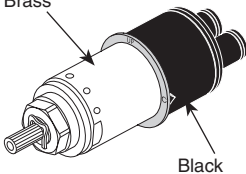

Order RP32104 to Replace Cartridge.

NA

17T

Brass