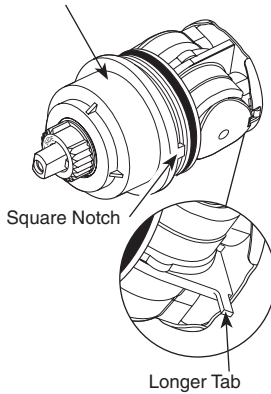

New Monitor® 1300/1400

Order RP19804 to Replace Cartridge.

17

Grey Upper Cap

Order RP46463 to Replace Cartridge.

1700

White Upper Cap

Order RP32104 to Replace Cartridge.