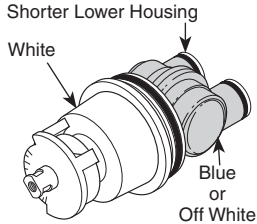

Units shipped in March 2006 and after.

MultiChoice® 13/14

Order RP46074 to Replace Cartridge.

Units shipped before March 2006.

Old Monitor® 1300/1400

Order RP19804 to Replace Cartridge.

Replacement cartridges shipped in July 2006 and after.