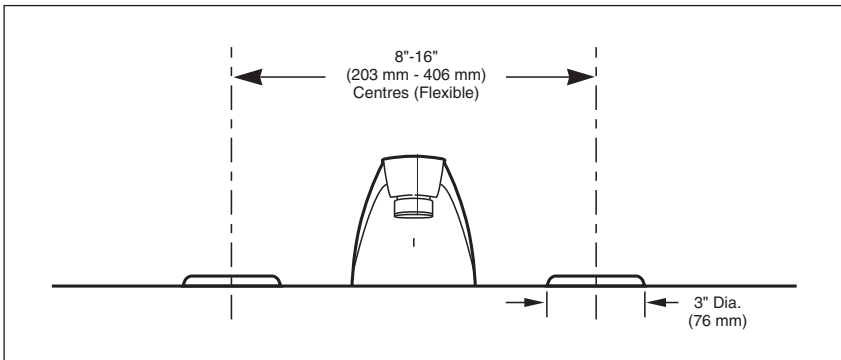

# ROMAN TUB/ WHIRLPOOL FAUCET TRIM

■ 3 Piece Trim

### STANDARD SPECIFICATIONS:

- Trim Only for two handle Roman Tub faucet for concealed mounting.
- 7" (178 mm) long slip-on rigid spout (rear access for set screw).
- Washerless.
- Three hole installation.
- Deck or ledge mount installation.
- Solid brass spout body.
- Stream straightener.
- Rough-in kit must also be ordered to complete installation. There are separate installation sheets on each rough-in kit if more details are required.