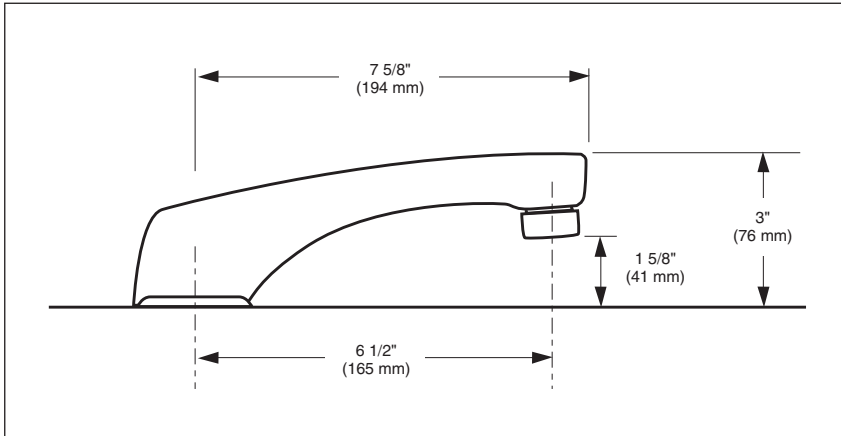

# ROMAN TUB/ WHIRLPOOL FAUCET TRIM

■ 3 Piece Trim

### STANDARD SPECIFICATIONS:

- Trim Only for two handle Roman Tub faucet for concealed mounting.
- 7" (178 mm) long slip-on rigid spout (rear access for set screw).
- Washerless.
- Three hole installation.
- Deck or ledge mount installation.
- Solid brass spout body.
- Stream straightener.
- Rough-in kit must also be ordered to complete installation. There are separate installation sheets on each rough-in kit if more details are required.