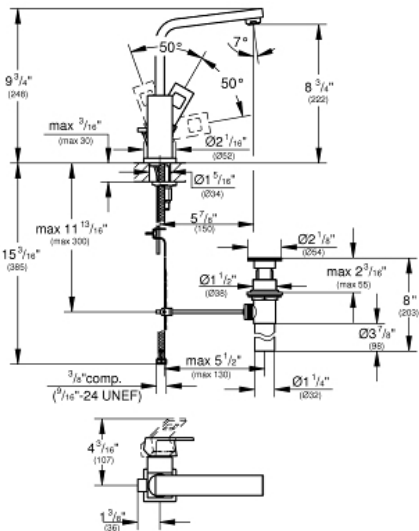

EUROCUBE Single-Handle Bathroom Faucet L- Size

MODEL # 2318400A

Pure Freude
an Wasser

Product Description:

EUROCUBE

Single-Handle Bathroom Faucet L-Size

Standard Specification:

- GROHE EcoJoy technology for less water and perfect flow
- Single hole installation
- Metal lever handle
- GROHE SilkMove 1.1" (28 mm) ceramic cartridge
- Temperature limiter
- GROHE StarLight chrome finish
- GROHE QuickFix installation system
- Flow control
- Swivel tubular spout with stop limiter
- Includes waste-set drain assembly
- Stainless steel flex lines
- Max flow rate: 1.2 gpm (4.56 L/min)

Applicable Codes & Standards:

- Energy Policy Act of 1992
- NSF 61
- ASME A112.18.1/CSA B125.1
- US Federal and State material regulations
- EPA WaterSense®
- ICC/ANSI A117.1

Color:

- 2318400A StarLight Chrome