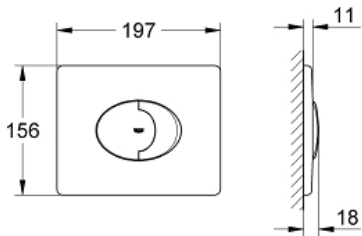

SKATE AIR
Wall Plate
MODEL # 38506SH0

Pure Freude
an Wasser

GROHE

Product Description:
SKATE AIR
Wall Plate

Standard Specification:

- For dual flush or start & stop actuation
- For pneumatic discharge valve AV1
- Horizontal installation
- Made of ABS
- 6" x 7³/₄"
- GROHE EcoJoy technology for less water and perfect flow