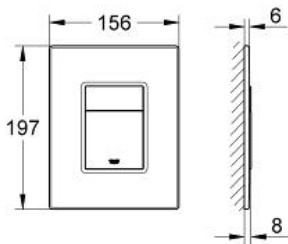

SKATE COSMOPOLITAN Wall Plate

MODEL # 38849HR0

Pure Freude
an Wasser

GROHE

Product Description: SKATE COSMOPOLITAN Wall Plate

Standard Specification:

- With wood surface
- Frame and actuation buttons made of chrome/matte chrome plated plastic
- For dual flush or start & stop actuation
- For pneumatic discharge valve AV1
- Vertical and horizontal installation
- 6" x 7³/₄"
- Fixing frame with mounting-set
- Not suitable for flushing cistern 1.6 gal
- **GROHE EcoJoy** technology for less water and perfect flow