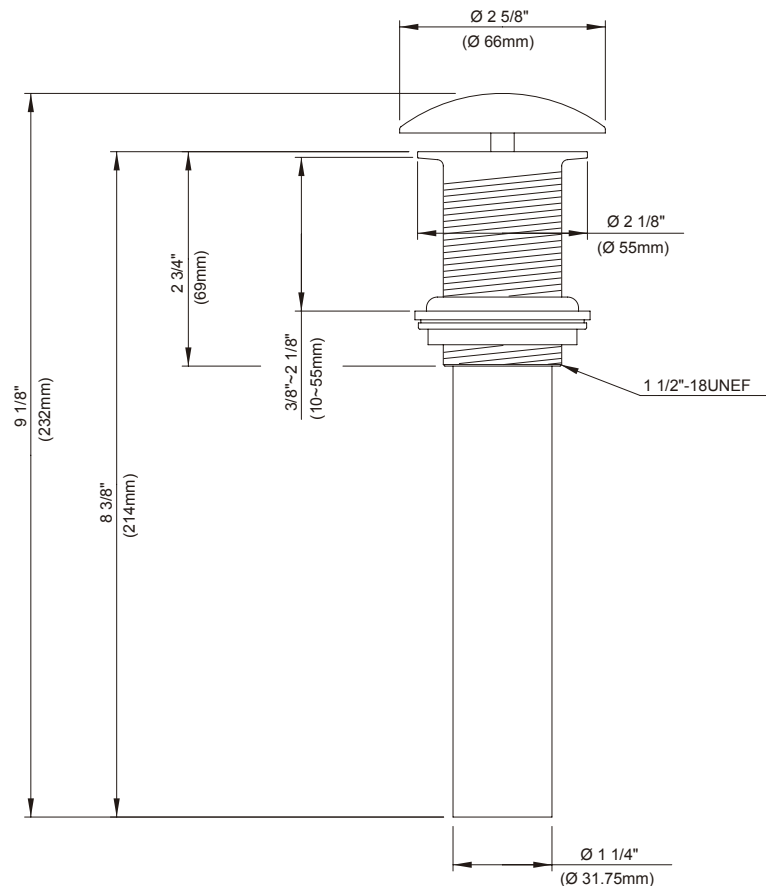

Standards & Certifications

Submittal Information:

Name: _____
Location: _____

Contractor: _____
Contact #: _____