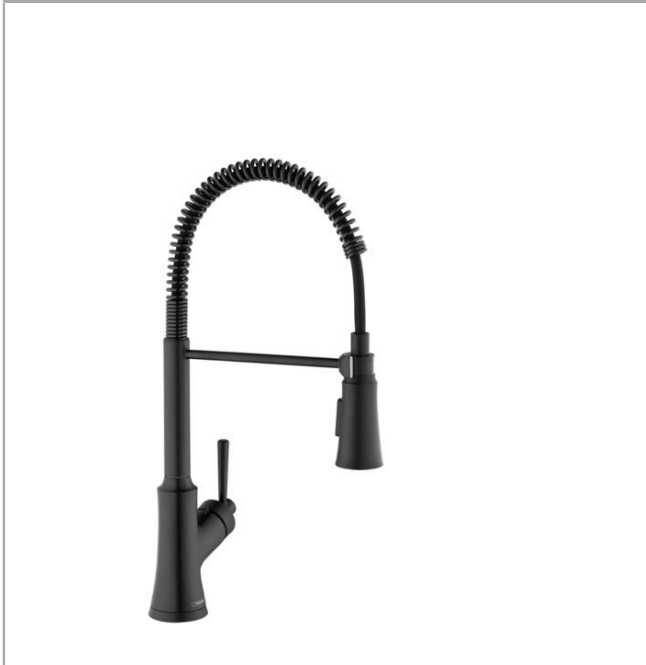

Joleena
Semi-Pro Kitchen Faucet, 2-Spray, 1.75 GPM
 Finish: **Matte Black** Part no. : **04792670**

Description

Features

- Swivel range 360°
- Aerated spray, handshower spray
- Toggle spray diverter with pause feature (allows temporary stop of water stream)
- MagFit magnetic handspray holder
- Deck-mounted
- Maximum flow rate: 1.75 GPM
- Ceramic cartridge
- G 3/8 hose connections
- Integrated backflow prevention
- Fixation set, installation manual

Item details

List Price \$ 881.00

Technology

Compliance / Sustainability

Product image

Scale drawing

Joleena
Semi-Pro Kitchen Faucet, 2-Spray, 1.75 GPM
 Finish: **Matte Black** Part no. : **04792670**

Exploded drawing

Year of production: >01/20

Joleena
Semi-Pro Kitchen Faucet, 2-Spray, 1.75 GPM
 Finish: **Matte Black** Part no. : **04792670**

Spare parts list

Year of production: >01/20

Pos.	Description	Part no.	Price	PU
1	handle	93539670	-	1
2	cartridge, assy	93259000	-	1
3	handspray	93546670	-	1
4	escutcheon	93537670	-	1
5	fixing set	93263000	-	1