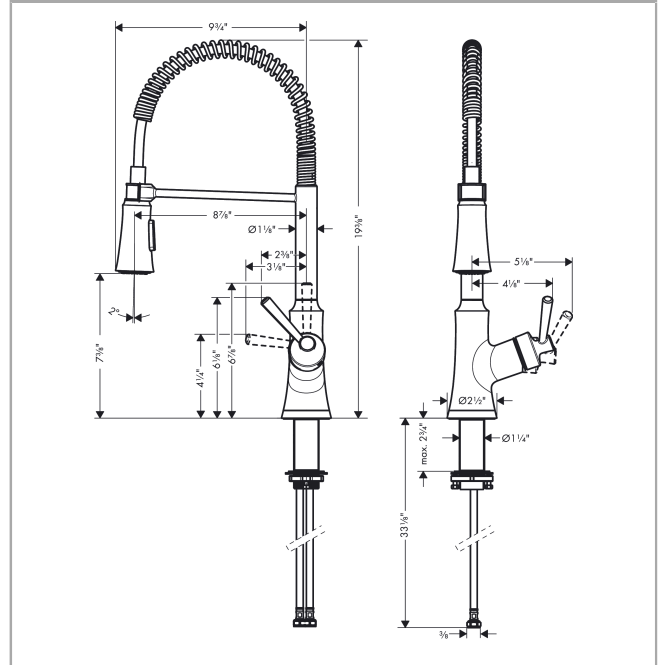

Joleena
Semi-Pro Kitchen Faucet, 2-Spray, 1.75 GPM
 Finish: **Matte Black** Part no. : **04792670**

Description

Features

- Swivel range 360°
- Aerated spray, handshower spray
- Toggle spray diverter with pause feature (allows temporary stop of water stream)
- MagFit magnetic handspray holder
- Deck-mounted
- Maximum flow rate: 1.75 GPM
- Ceramic cartridge
- G 3/8 hose connections
- Integrated backflow prevention
- Fixation set, installation manual

Item details

List Price \$ 881.00

Technology

Compliance / Sustainability

Product image

Scale drawing

Joleena
Semi-Pro Kitchen Faucet, 2-Spray, 1.75 GPM
 Finish: **Matte Black** Part no. : **04792670**

Exploded drawing

Year of production: >01/20

Joleena
Semi-Pro Kitchen Faucet, 2-Spray, 1.75 GPM
 Finish: **Matte Black** Part no. : **04792670**

Spare parts list

Year of production: >01/20

Pos.	Description	Part no.	Price	PU
1	handle	93539670	-	1
2	cartridge, assy	93259000	-	1
3	handspray	93546670	-	1
4	escutcheon	93537670	-	1
5	fixing set	93263000	-	1