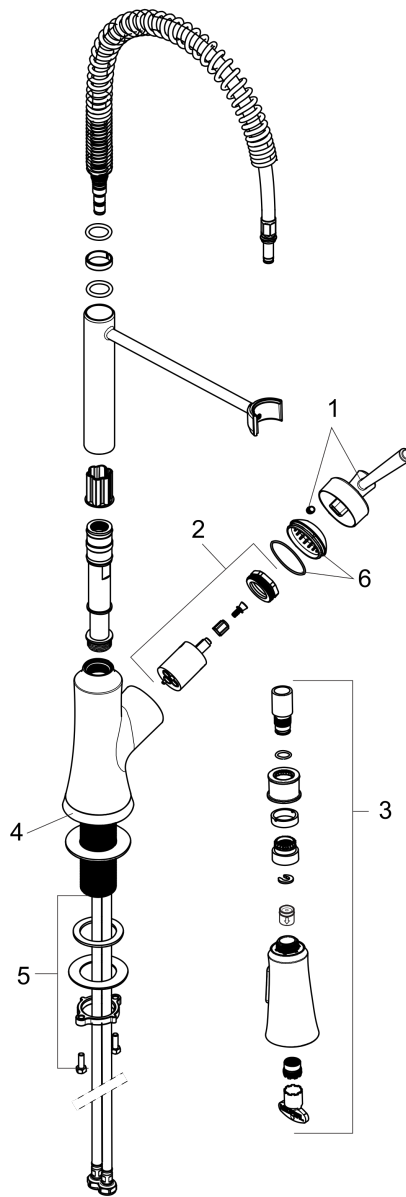

Joleena
Semi-Pro Kitchen Faucet, 2-Spray, 1.75 GPM
 Finish: **Matte Black** Part no. : **04792670**

Description

Features

- Swivel range 360°
- Aerated spray, handshower spray
- Toggle spray diverter with pause feature (allows temporary stop of water stream)
- MagFit magnetic handspray holder
- Deck-mounted
- Maximum flow rate: 1.75 GPM
- Ceramic cartridge
- G 3/8 hose connections
- Integrated backflow prevention
- Fixation set, installation manual

Item details

List Price \$ 881.00

Technology

Compliance / Sustainability

Product image

Scale drawing

Joleena
Semi-Pro Kitchen Faucet, 2-Spray, 1.75 GPM
 Finish: **Matte Black** Part no. : **04792670**

Exploded drawing

Year of production: >01/20

Joleena
Semi-Pro Kitchen Faucet, 2-Spray, 1.75 GPM
 Finish: **Matte Black** Part no. : **04792670**

Spare parts list

Year of production: >01/20

Pos.	Description	Part no.	Price	PU
1	handle	93539670	-	1
2	cartridge, assy	93259000	-	1
3	handspray	93546670	-	1
4	escutcheon	93537670	-	1
5	fixing set	93263000	-	1