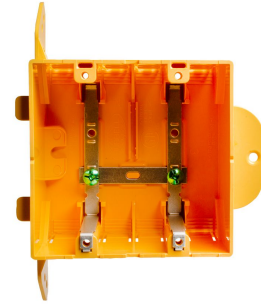

Plastic Box 2-Gang With Bracket 35 Cu. In., 2022R

By RACO
Catalog # [2022R](#)

Plastic Box 2-Gang with Bracket 35 cu. in.

Features

- RACO® Nonmetallic cable boxes provide the installer with a cost alternative that is lightweight and easy to install
- Positioning tabs for fast accurate mounting on studs or joists

Configuration

Bracket Type	D, for Metal or Wood Studs
Bracket Setback	0.50
Number of Gang(s)	2-Gang

Dimensions

Cubic Capacity	35.0
Actual Depth	2.74 in
Width	4 in

Height 3.91 in

General

Wiring System	Nonmetallic Sheathed Cable
Type	Box
UPC	805035054390
Color	Yellow