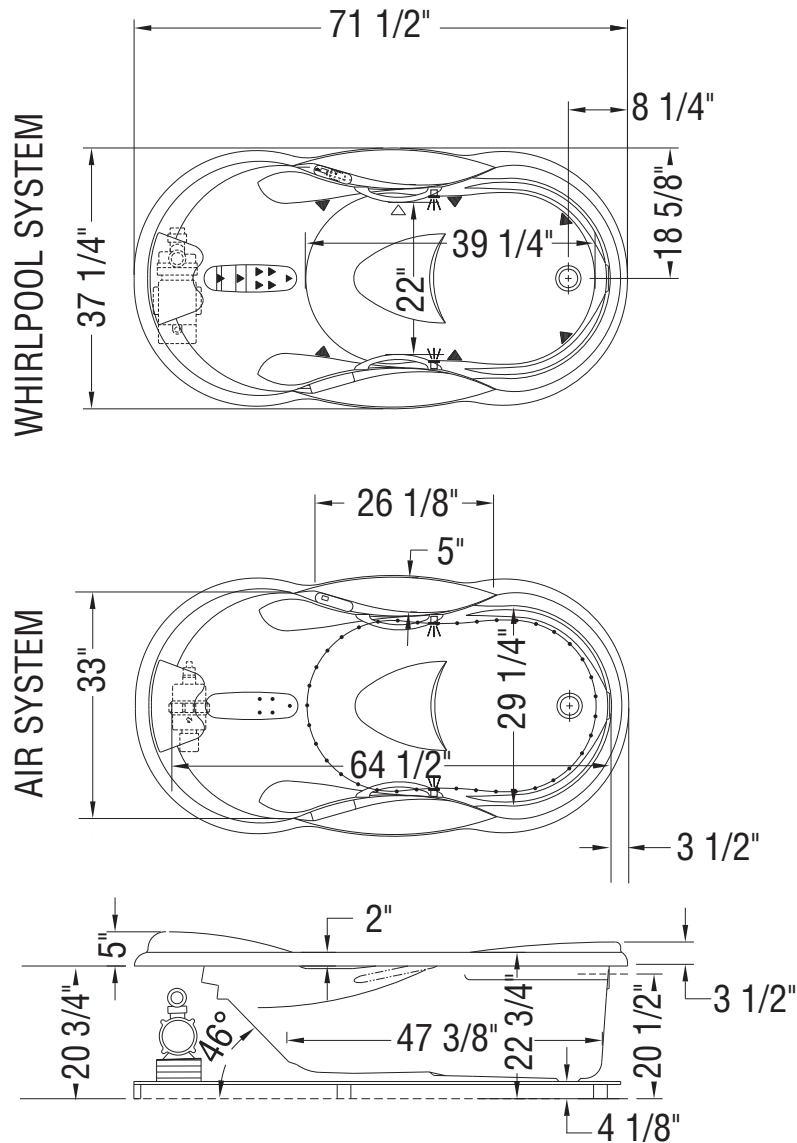

MAAX SUBMITTAL SPECIFICATIONS

Palace

MODEL NUMBER 100082

DIMENSIONS: 72" x 37" x 26" Acrylic

Project :

Contractor :

MAAX Representative : Tel :

Date :

www.maax.com

Vivez l'expérience
MAAX[®]
 Enjoy the experience

STANDARD FEATURES

- Beautiful curves enhance bathroom décor
- Relaxing armrests with ergonomic backrests
- Two 12 in. grab bars ¹⁴ and cut-out template included
- Ample deck space for faucet installation
- Drop-in installation with end drain
- White cushion included with Hydromax and Combined systems
- Grab bars are color-coordinated for White, Bone and Biscuit bathtubs. For all other bathtub colors, please specify grab bar color (Chrome or Brushed Nickel - available at no extra charge)

MAAX SUBMITTAL SPECIFICATIONS

Palace

MODEL NUMBER 100082

TECHNICAL DRAWINGS

- (▲): Indicates whirlpool jets positioning
 - (△): Indicates suction positioning
 - (●): Indicates airjets positioning
 - (—): Indicates standard grab bar positioning
 - (☼): Indicates chromatherapy light positioning
- Bathtub base includes anti-vibration Neutra-Phone leg supports (not shown).
All dimensions are approximate. Structure measurements must be verified against the unit to ensure proper fit.