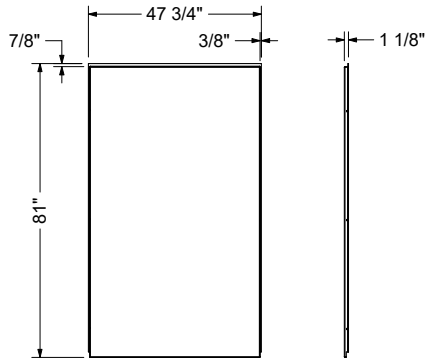

Utile side wall 36 in.

Model number:

103415

Dimensions: 1" x 36" x 80"

Installation: Direct to Stud

Material: Composite

Standard Features:

- Realistic looking tile and grout
- Solid, one-piece walls: Sturdy and durable
- Mistake-proof Ulok system makes assembly simple and quick
- Corner or alcove shower and tub shower installation
- 10-year warranty
- 1 corner shelf included

Certifications

MAAX products adhere to one or more of the following certifications:

Utile side wall 36 in.

Model number: 103415

Dimensions: 1" x 36" x 80"

Installation: Direct to Stud

Material: Composite

Dimensions:

1 1/8 x 36 x 80 in.
(914 x 29 x 2032 mm)

Weight:

53 lbs (24 kg)

BACK WALL

SIDE WALL

TOP VIEW (ASSEMBLED)

This product is designed to be installed in a building that conforms with the requirements of the National Building Code of Canada 2005
All dimensions are approximate. Structure measurements must be verified against the unit to ensure proper fit.