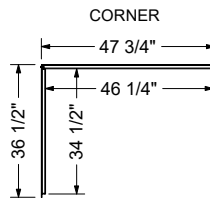

Utile side wall 36 in.

Model number:

103415

Dimensions: 1" x 36" x 80"

Installation: Direct to Stud

Material: Composite

Standard Features:

- Realistic looking tile and grout
- Solid, one-piece walls: Sturdy and durable
- Mistake-proof Ulok system makes assembly simple and quick
- Corner or alcove shower and tub shower installation
- 10-year warranty
- 1 corner shelf included

Certifications

MAAX products adhere to one or more of the following certifications:

Utile side wall 36 in.

Model number: 103415

Dimensions: 1" x 36" x 80"

Installation: Direct to Stud

Material: Composite

Dimensions:

1 1/8 x 36 x 80 in.
(914 x 29 x 2032 mm)

Weight:

53 lbs (24 kg)

BACK WALL

SIDE WALL

TOP VIEW (ASSEMBLED)

This product is designed to be installed in a building that conforms with the requirements of the National Building Code of Canada 2005
All dimensions are approximate. Structure measurements must be verified against the unit to ensure proper fit.