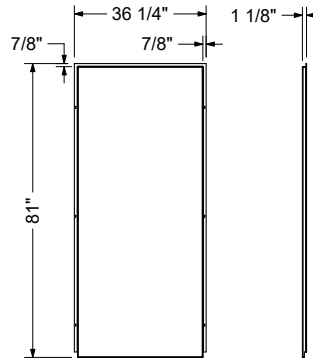

Utile side wall 36 in.

Model number:

103415

Dimensions: 1" x 36" x 80"

Installation: Direct to Stud

Material: Composite

Standard Features:

- Realistic looking tile and grout
- Solid, one-piece walls: Sturdy and durable
- Mistake-proof Ulok system makes assembly simple and quick
- Corner or alcove shower and tub shower installation
- 10-year warranty
- 1 corner shelf included

Certifications

MAAX products adhere to one or more of the following certifications:

Utile side wall 36 in.

Model number: 103415

Dimensions: 1" x 36" x 80"

Installation: Direct to Stud

Material: Composite

Dimensions:

1 1/8 x 36 x 80 in.
(914 x 29 x 2032 mm)

Weight:

53 lbs (24 kg)

BACK WALL

SIDE WALL

TOP VIEW (ASSEMBLED)

This product is designed to be installed in a building that conforms with the requirements of the National Building Code of Canada 2005
All dimensions are approximate. Structure measurements must be verified against the unit to ensure proper fit.