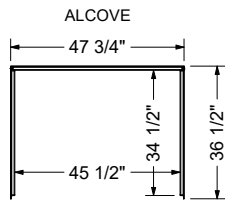

Utile side wall 36 in.

Model number:

103415

Dimensions: 1" x 36" x 80"

Installation: Direct to Stud

Material: Composite

Standard Features:

- Realistic looking tile and grout
- Solid, one-piece walls: Sturdy and durable
- Mistake-proof Ulok system makes assembly simple and quick
- Corner or alcove shower and tub shower installation
- 10-year warranty
- 1 corner shelf included

Certifications

MAAX products adhere to one or more of the following certifications:

Utile side wall 36 in.

Model number: 103415

Dimensions: 1" x 36" x 80"

Installation: Direct to Stud

Material: Composite

Dimensions:

1 1/8 x 36 x 80 in.
(914 x 29 x 2032 mm)

Weight:

53 lbs (24 kg)

BACK WALL

SIDE WALL

TOP VIEW (ASSEMBLED)

This product is designed to be installed in a building that conforms with the requirements of the National Building Code of Canada 2005
All dimensions are approximate. Structure measurements must be verified against the unit to ensure proper fit.