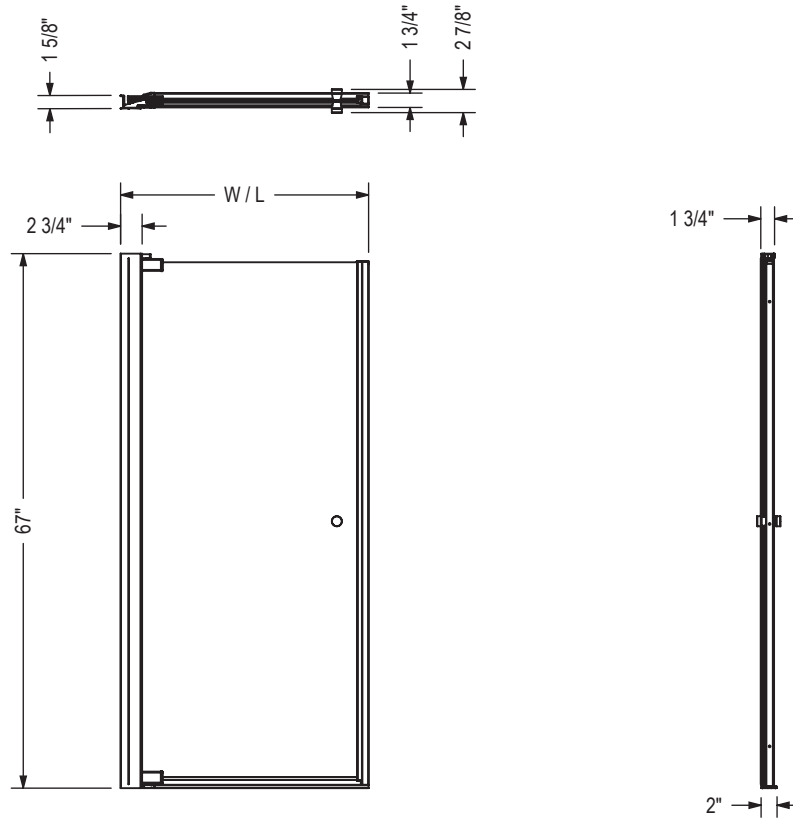

MAAX SUBMITTAL SPECIFICATIONS

Madono 1-panel 28 1/2-30 1/2 x 67 in. 6 mm

MODEL NUMBER 105416

DIMENSIONS: 30 1/2" x 67" Glass

Project :

Contractor :

MAAX Representative : Tel :

Date :

www.maax.com

Vivez l'expérience

MAAX®

Enjoy the experience

STANDARD FEATURES

- 1-panel 1/4 in./6 mm frameless pivot door for alcove shower
- Chrome knob for a clean simple look
- Reversible door for left or right opening

2017-11-09

MAAX SUBMITTAL SPECIFICATIONS

Madono 1-panel 28 1/2-30 1/2 x 67 in. 6 mm

MODEL NUMBER 105416

TECHNICAL DRAWINGS

STANDARD

Code	Description	H	W / L
105420/105419	Madono / Insight 24-1/2" - 26-1/2"	67"	24-1/2" - 26-1/2"
105416/105316	Madono / Insight 28-1/2" - 30-1/2"	67"	28-1/2" - 30-1/2"
105417/105317	Madono / Insight 31-1/2" - 33-1/2"	67"	31-1/2" - 33-1/2"
105418/105318	Madono / Insight 34-1/2" - 36-1/2"	67"	34-1/2" - 36-1/2"

All dimensions are approximate. Structure measurements must be verified against the unit to ensure proper fit.