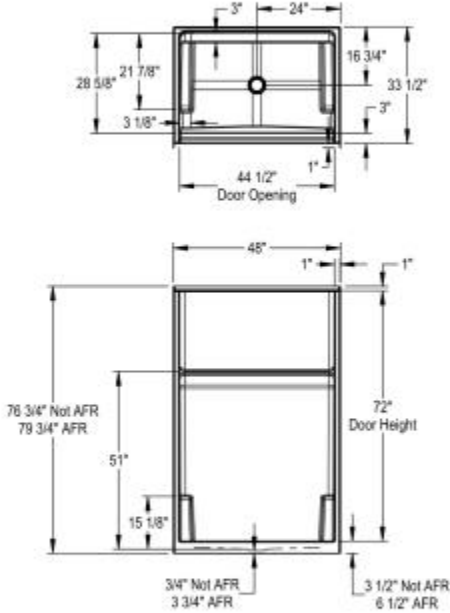

Icon SH4834 AcrylX™ Alcove One-piece Shower

Model number:

107426-000-002-000

Dimensions: 48" x 33.5" x 75.5"

Installation: Alcove

Material: AcrylX™ Applied Acrylic

Standard Features:

- Made of AcrylX applied acrylic for improved durability
- Smooth Walls for a modern and minimalist look
- Flat walls to easily accommodate future grab bars
- Slip-resistant textured bottom for additional safety
- Built-in shelf provide generous storage space, making it easy to keep bathing essentials organized
- Two integrated and convenient footrests

MAAX

Icon SH4834 AcryIX™ Alcove One-piece Shower

Model number:

107426-000-002-000

Dimensions: 48" x 33.5" x 75.5"

Installation: Alcove

Material: AcryIX™ Applied Acrylic

BASE MODEL
Center Drain Shown

All dimensions are approximate. Structure measurements must be verified against the unit to ensure proper fit.

BUILDER BACKING OPTION

FULL BACKING OPTION

Dimensions

48 x 33 1/2 x 75 1/2 In.
(1219 x 851 x 1918 mm)

Weight

135 lbs - 61 kg

Shape

Rectangular

Pieces

1

Drain location:

Center