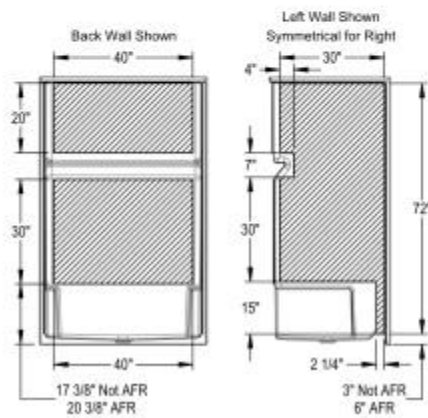

Icon SH4834 AcrylX™ Alcove One-piece Shower

Model number:

107426-000-002-000

Dimensions: 48" x 33.5" x 75.5"

Installation: Alcove

Material: AcrylX™ Applied Acrylic

Standard Features:

- Made of AcrylX applied acrylic for improved durability
- Smooth Walls for a modern and minimalist look
- Flat walls to easily accommodate future grab bars
- Slip-resistant textured bottom for additional safety
- Built-in shelf provide generous storage space, making it easy to keep bathing essentials organized
- Two integrated and convenient footrests

MAAX

Icon SH4834 AcryIX™ Alcove One-piece Shower

Model number:

107426-000-002-000

Dimensions: 48" x 33.5" x 75.5"

Installation: Alcove

Material: AcryIX™ Applied Acrylic

BASE MODEL
Center Drain Shown

All dimensions are approximate. Structure measurements must be verified against the unit to ensure proper fit.

BUILDER BACKING OPTION

FULL BACKING OPTION

Dimensions

48 x 33 1/2 x 75 1/2 In.
(1219 x 851 x 1918 mm)

Weight

135 lbs - 61 kg

Shape

Rectangular

Pieces

1

Drain location:

Center