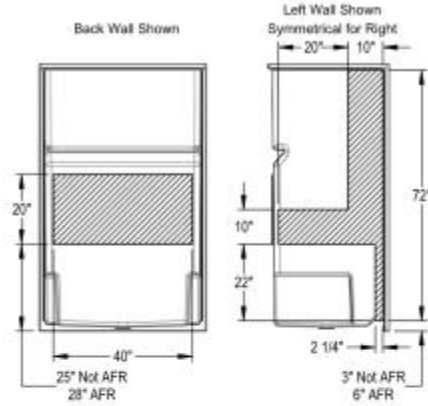

Icon SH4834 AcrylX™ Alcove One-piece Shower

Model number:

107426-000-002-000

Dimensions: 48" x 33.5" x 75.5"

Installation: Alcove

Material: AcrylX™ Applied Acrylic

Standard Features:

- Made of AcrylX applied acrylic for improved durability
- Smooth Walls for a modern and minimalist look
- Flat walls to easily accommodate future grab bars
- Slip-resistant textured bottom for additional safety
- Built-in shelf provide generous storage space, making it easy to keep bathing essentials organized
- Two integrated and convenient footrests

MAAX

Icon SH4834 AcryIX™ Alcove One-piece Shower

Model number:

107426-000-002-000

Dimensions: 48" x 33.5" x 75.5"

Installation: Alcove

Material: AcryIX™ Applied Acrylic

BASE MODEL
Center Drain Shown

All dimensions are approximate. Structure measurements must be verified against the unit to ensure proper fit.

BUILDER BACKING OPTION

FULL BACKING OPTION

Dimensions

48 x 33 1/2 x 75 1/2 In.
(1219 x 851 x 1918 mm)

Weight

135 lbs - 61 kg

Shape

Rectangular

Pieces

1

Drain location:

Center