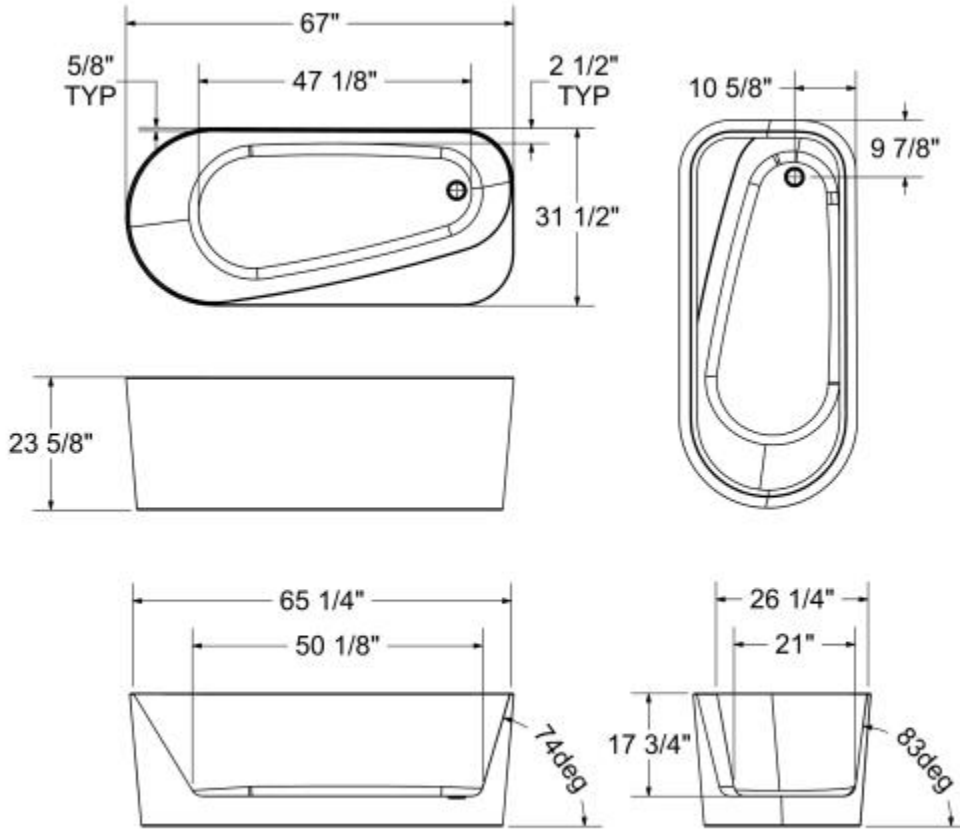

Kuja 6732 Acrylic Freestanding Bathtub

Model number:

107832-000-001-000

Dimensions: 67" x 31.5" x 23.625"

Installation: Freestanding

Material: Acrylic

Standard Features:

- Seamless 1-piece bathtub with an asymmetrical look
- Trimless linear overflow and white pop-up drain to match any faucet finish
- Hygienic, non-porous acrylic surface for easy cleaning
- High gloss finish resistant to dulling, scratching, and fading
- 25-year limited warranty for your peace of mind
- 1-person bath designed for optimal comfort

Product characteristics:

- 1-Piece Tub
- Deck Space for Faucet
- Modern Minimalist Design

Standard Colors:

White

Certifications

MAAX products adhere to one or more of the following certifications:

MAAX

Kuja 6732 Acrylic Freestanding Bathtub

Model number:

107832-000-001-000

Dimensions: 67" x 31.5" x 23.625"

Installation: Freestanding

Material: Acrylic

Dimensions

67 x 31 1/2 x 23 3/4 In.
(1702 x 800 x 600 mm)

Weight

115 lbs - 52 kg

Drain location:

End

All dimensions are approximate. Structure measurements must be verified against the unit to ensure proper fit.

Project:

Contractor:

Representative:

Date: