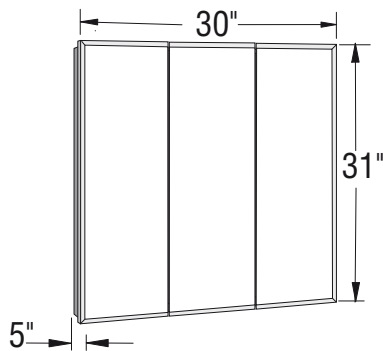

MAAX SUBMITTAL SPECIFICATIONS

TV3031

MODEL NUMBER 126531

TECHNICAL DRAWINGS

TV3031