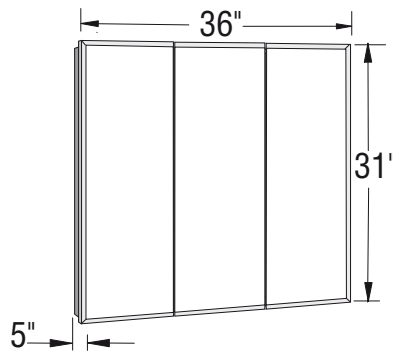

MAAX SUBMITTAL SPECIFICATIONS

TV3031

MODEL NUMBER 126531

DIMENSIONS: 30" x 5" x 31"

Project :

Contractor :

MAAX Representative : Tel :

Date :

2017-11-09

MAAX SUBMITTAL SPECIFICATIONS

TV3031

MODEL NUMBER 126531

TECHNICAL DRAWINGS

TV3031

TV3631

TV4831

All dimensions are approximate. Structure measurements must be verified against the unit to ensure proper fit