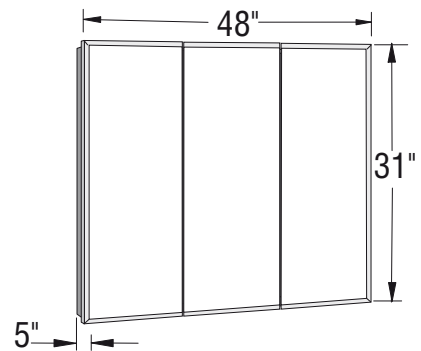

MAAX SUBMITTAL SPECIFICATIONS

TV3031

MODEL NUMBER 126531

DIMENSIONS: 30" x 5" x 31"

Project :

Contractor :

MAAX Representative : Tel :

Date :

2017-11-09

MAAX SUBMITTAL SPECIFICATIONS

TV3031

MODEL NUMBER 126531

TECHNICAL DRAWINGS

TV3031

TV3631

TV4831

All dimensions are approximate. Structure measurements must be verified against the unit to ensure proper fit