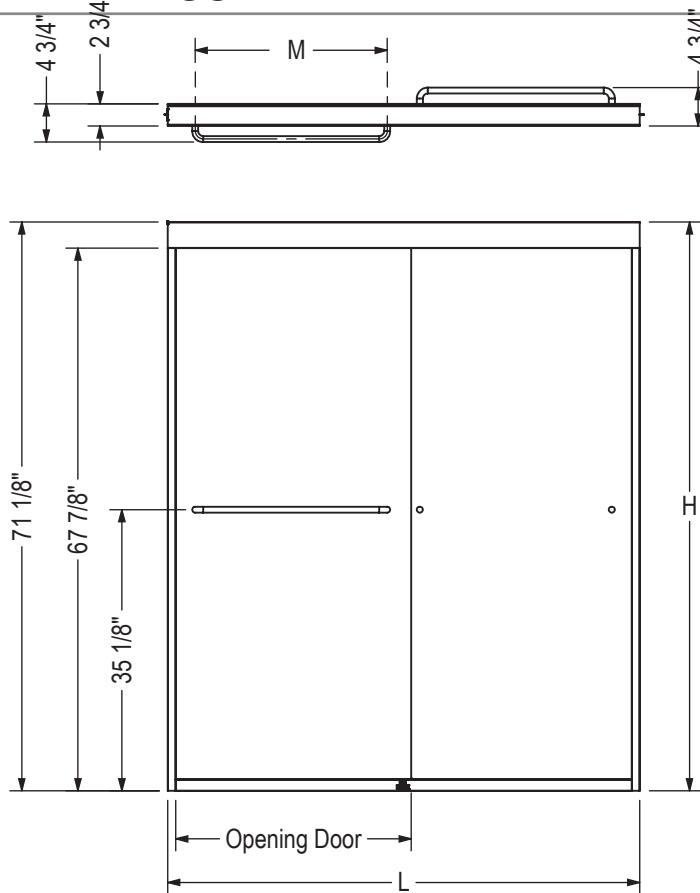

## TECHNICAL DRAWINGS

STANDARD

Description	Opening Door Adjustable	M	L Adjustable	H
Shower Door 40"-44"x71"x6mm	15 1/2" - 19 1/2"	18"	40" - 44"	71"
Shower Door 43"-47"x71"x6mm	18 1/2" - 22 1/2"	18"	43" - 47"	71"
Shower Door 51"-55"x71"x6mm	21 1/2" - 25 1/2"	24"	51" - 55"	71"
Shower Door 55"-59"x71"x6mm	23 1/2" - 27 1/2"	24"	55" - 59"	71"