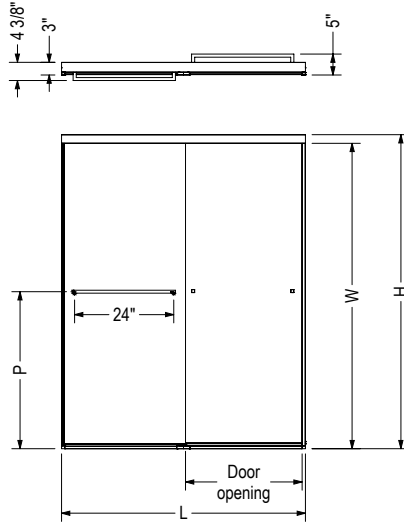

Incognito 76 Shaker Sliding Shower Door 56-59 x 76 in. 8 mm

Model number:

135332

Dimensions: 56-59" x 76"

Installation: Alcove

Door type: Bypass

STANDARD

Code	Description	H	W	L Adjustable	Door opening	P	Wall adjustment
135331	Incognito 76 Shaker 8mm 76" x 44 - 47"	76"	73 7/8"	43" - 47"	18 1/4" - 22 1/4"	38"	1/2"
135332	Incognito 76 Shaker 8mm 76" x 56 - 59"	76"	73 7/8"	55" - 59"	24 1/4" - 28 1/4"	38"	1/2"
135330	Incognito Shaker 8mm 56 3/4" x 56 - 59"	56 3/4"	54 5/8"	55" - 59"	24 1/4" - 28 1/4"	28"	1/2"
135334	Incognito 76 8mm 76" x 44 - 47"	76"	73 7/8"	43" - 47"	18 1/4" - 22 1/4"	38"	1/2"
134335	Incognito 76 8mm 76" x 56 - 59"	76"	73 7/8"	55" - 59"	24 1/4" - 28 1/4"	38"	1/2"

All dimensions are approximate. Structure measurements must be verified against the unit to ensure proper fit.

Dimensions:

56-59 x 76 in.
(1422-1499 x 1930 mm)

Glass Thickness:

3/8 in. (8 mm)

Weight:

116 lbs (51.79 kg)

Frame type:

Frameless

Opening:

Slider

Door adjustment:

1 in.

Minimum access:

21 7/8 (556 mm)

Maximum access:

25 7/8 (556 mm)

Project:

Contractor:

Representative:

Date:

Tel:

Notes: