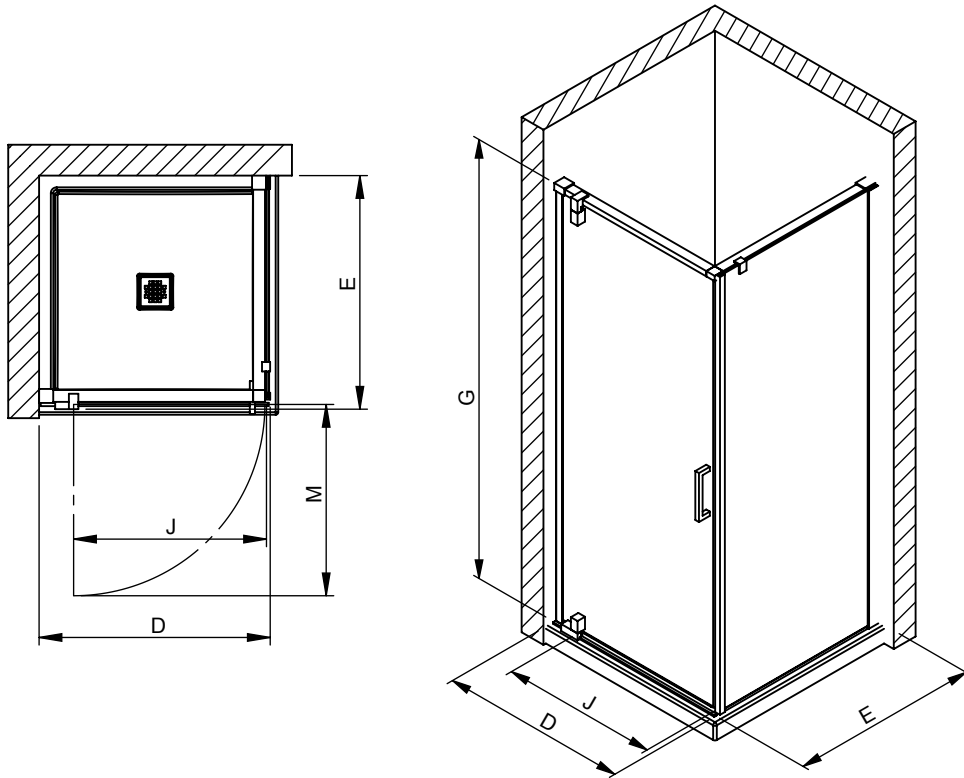

MAAX SUBMITTAL SPECIFICATIONS

ModulR pivot shower door corner 36 x 36 in.

MODEL NUMBER 137856

DIMENSIONS: 36" x 36" x 78"

Project :

Contractor :

MAAX Representative : Tel :

Date :

2017-11-09

MAAX SUBMITTAL SPECIFICATIONS

ModulR pivot shower door corner 36 x 36 in.

MODEL NUMBER 137856

TECHNICAL DRAWINGS

All dimensions are approximate. Structure measurements must be verified against the unit to ensure proper fit.

ModulR PIVOT SHOWER DOOR:
CORNER 36" (500)

All complementary installation can be also build from the same listed product

CLOSE ON PANEL (RECOMMENDED)

500 (AS SHOWN)

CLOSE ON WALL (LIMITED ADJUSTMENT)

500 (OPTIONAL)

PRODUCT	BASE SIZE	G	D	E	J	M
		HEIGHT (top of glass)	WIDTH (min-max)	DEPTH (min-max)	DOOR ACCESS (maximum)	ENCUMBRANCE
137856	36X36	78"	34-5/8"	34-1/8" - 35-3/8"	26-1/2"	27-8/7"