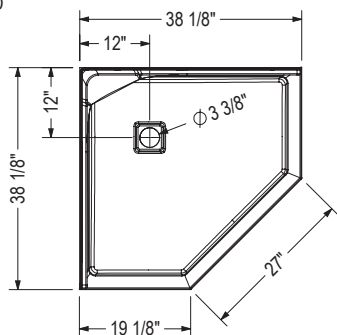

Davana Neo-angle Pivot Shower Door 38 x 38 x 75 in. 8 mm

Model number:

139315

Dimensions: 38-38" x 75"

Installation: Corner

Door type: Pivot

Standard Features:

- 8 mm frameless neo-angle door with Lotus glass protection
- Chrome, Brushed Nickel or Dark Bronze hardware available
- Flush mount hinges on inside glass for easy cleaning
- Reversible right or left-hand door opening
- Compatible acrylic neo-angle base also available separately
- Optional 3-piece acrylic wall set with shelves

Davana Neo-angle Pivot Shower Door 38 x 38 x 75 in. 8 mm

Model number:

139315

Dimensions: 38-38" x 75"

Installation: Corner

Door type: Pivot

STANDARD

All dimensions are approximate. Structure measurements must be verified against the unit to ensure proper fit.

Dimensions:

38-38 x 75 in.
(965-965 x 1905 mm)

Glass Thickness:

5/16 in. (8 mm)

Weight:

143 lbs (64.85 kg)

Frame type:

Frameless

Opening:

Reversible

Door adjustment:

For out of plumb walls

Minimum access:

23 (584 mm)

Maximum access:

23 (584 mm)