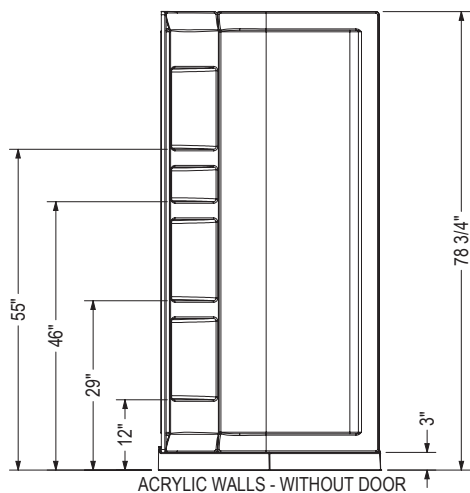

Davana Neo-angle Pivot Shower Door 38 x 38 x 75 in. 8 mm

Model number:

139315

Dimensions: 38-38" x 75"

Installation: Corner

Door type: Pivot

Standard Features:

- 8 mm frameless neo-angle door with Lotus glass protection
- Chrome, Brushed Nickel or Dark Bronze hardware available
- Flush mount hinges on inside glass for easy cleaning
- Reversible right or left-hand door opening
- Compatible acrylic neo-angle base also available separately
- Optional 3-piece acrylic wall set with shelves

Davana Neo-angle Pivot Shower Door 38 x 38 x 75 in. 8 mm

Model number:

139315

Dimensions: 38-38" x 75"

Installation: Corner

Door type: Pivot

STANDARD

All dimensions are approximate. Structure measurements must be verified against the unit to ensure proper fit.

Dimensions:

38-38 x 75 in.
(965-965 x 1905 mm)

Glass Thickness:

5/16 in. (8 mm)

Weight:

143 lbs (64.85 kg)

Frame type:

Frameless

Opening:

Reversible

Door adjustment:

For out of plumb walls

Minimum access:

23 (584 mm)

Maximum access:

23 (584 mm)