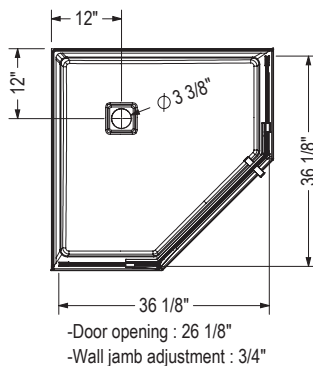

Davana Neo-angle Pivot Shower Door 38 x 38 x 75 in. 8 mm

Model number:

139315

Dimensions: 38-38" x 75"

Installation: Corner

Door type: Pivot

Standard Features:

- 8 mm frameless neo-angle door with Lotus glass protection
- Chrome, Brushed Nickel or Dark Bronze hardware available
- Flush mount hinges on inside glass for easy cleaning
- Reversible right or left-hand door opening
- Compatible acrylic neo-angle base also available separately
- Optional 3-piece acrylic wall set with shelves

Davana Neo-angle Pivot Shower Door 38 x 38 x 75 in. 8 mm

Model number:

139315

Dimensions: 38-38" x 75"

Installation: Corner

Door type: Pivot

STANDARD

All dimensions are approximate. Structure measurements must be verified against the unit to ensure proper fit.

Dimensions:

38-38 x 75 in.
(965-965 x 1905 mm)

Glass Thickness:

5/16 in. (8 mm)

Weight:

143 lbs (64.85 kg)

Frame type:

Frameless

Opening:

Reversible

Door adjustment:

For out of plumb walls

Minimum access:

23 (584 mm)

Maximum access:

23 (584 mm)