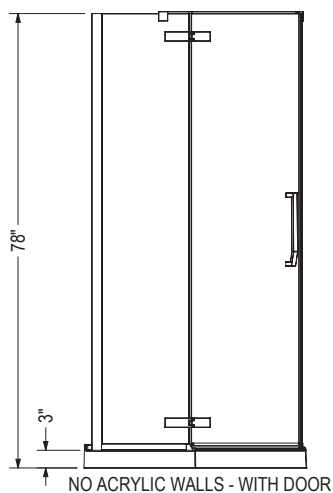

Davana Neo-angle Pivot Shower Door 38 x 38 x 75 in. 8 mm

Model number:

139315

Dimensions: 38-38" x 75"

Installation: Corner

Door type: Pivot

Standard Features:

- 8 mm frameless neo-angle door with Lotus glass protection
- Chrome, Brushed Nickel or Dark Bronze hardware available
- Flush mount hinges on inside glass for easy cleaning
- Reversible right or left-hand door opening
- Compatible acrylic neo-angle base also available separately
- Optional 3-piece acrylic wall set with shelves

Davana Neo-angle Pivot Shower Door 38 x 38 x 75 in. 8 mm

Model number:

139315

Dimensions: 38-38" x 75"

Installation: Corner

Door type: Pivot

STANDARD

All dimensions are approximate. Structure measurements must be verified against the unit to ensure proper fit.

Dimensions:

38-38 x 75 in.
(965-965 x 1905 mm)

Glass Thickness:

5/16 in. (8 mm)

Weight:

143 lbs (64.85 kg)

Frame type:

Frameless

Opening:

Reversible

Door adjustment:

For out of plumb walls

Minimum access:

23 (584 mm)

Maximum access:

23 (584 mm)