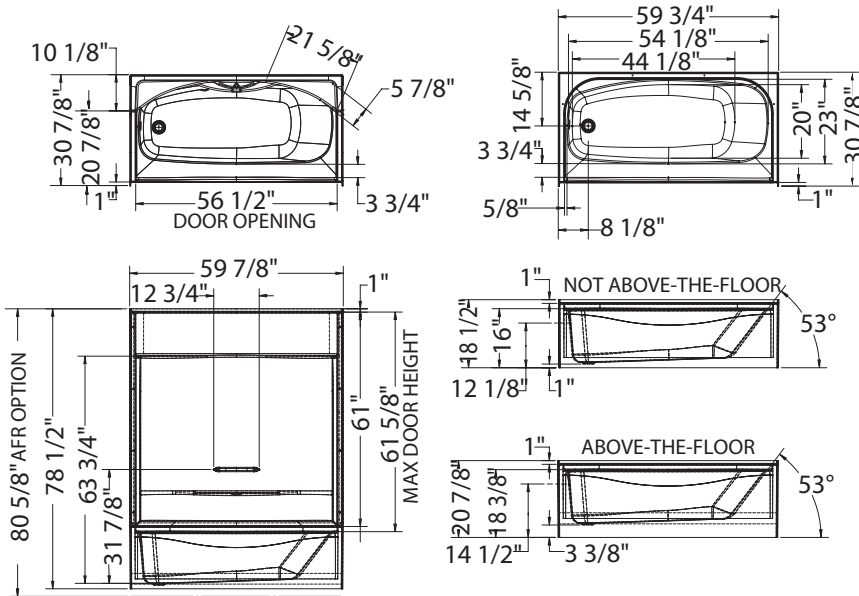

MAAX SUBMITTAL SPECIFICATIONS

KDTS 3060 AFR

MODEL NUMBER 145007

TECHNICAL DRAWINGS

STANDARD