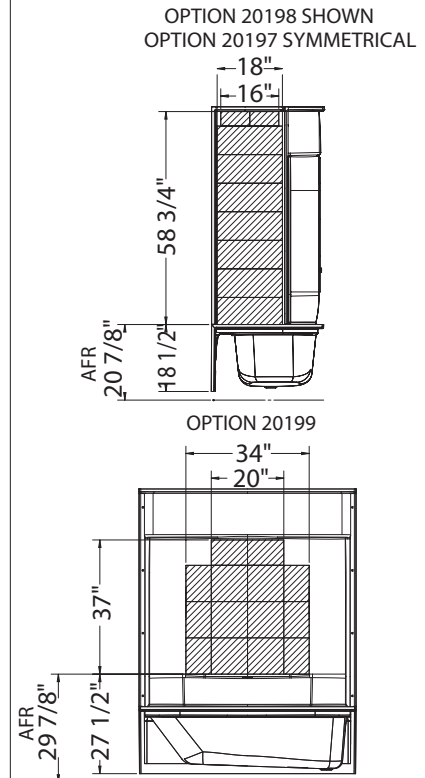

## KDTS 3060 AFR

**MODEL NUMBER 145007**

DIMENSIONS: 60" x 30" x 80" Fiberglass

Vivez l'expérience  
**MAAX**<sup>®</sup>  
Enjoy the experience

### TECHNICAL DRAWINGS

#### GRAB BARS

All dimensions are approximate. Structure measurements must be verified against the unit to ensure proper fit.