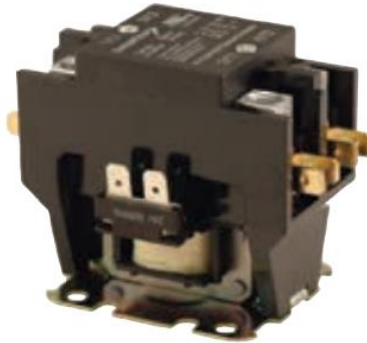

MORRIS CAT#: DP-1P30A24 - DP-1P40A240

Definite Purpose Contactors

One Pole

Features:

- Definite purpose contactors can be used for heating, air conditioning, refrigeration, data processing, and food service equipment
- Quick connect terminals provide for easy wiring
- This contactor comes as a two pole on a small frame
- Includes Box Lugs
- UL & CSA Recognized

CAT. NO.	FL AMPS	COIL VAC	UOM	ORDER MULTIPLE
DP-IP30A24	30	24	EA	1
DP-IP30A120	30	120	EA	1
DP-IP30A240	30	240	EA	1
DP-IP40A24	40	24	EA	1
DP-IP40A120	40	120	EA	1
DP-IP40A240	40	240	EA	1